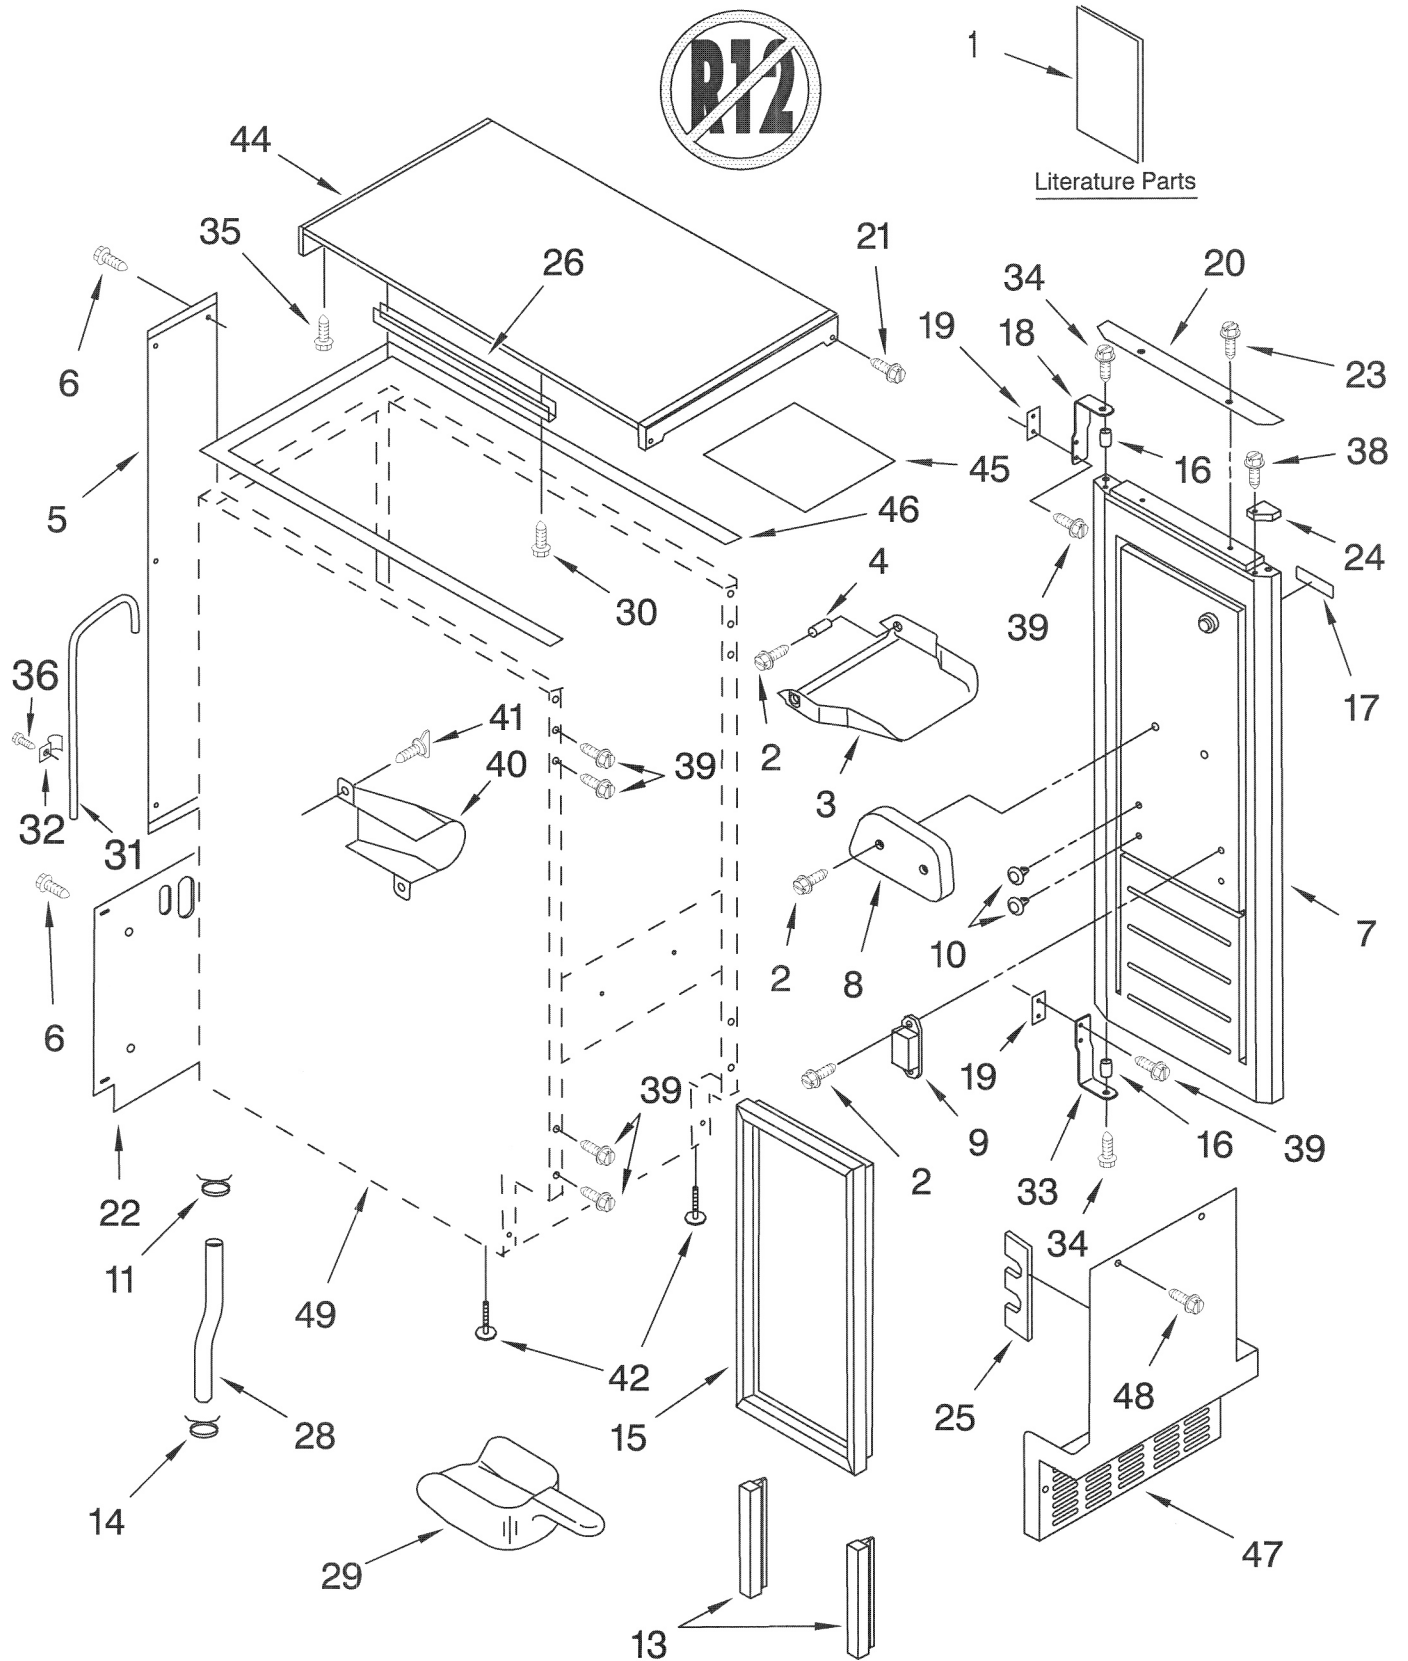

**Cabinet Liner and Door View**

**Evaporator, Ice Cutter Grid & Water Parts List**

Illus. No.	Part No.	DESCRIPTION
1	2185758	Valve, Complete Water
2	2185669	Tube, Plastic
3	488687	Screw 8-15 X 5/8
4	2185523	Dispenser, Water
5	2208328	Evaporator
6	627018	Nut, Compression
7	841707	Insert, Tube
8	2174662	Tube, Water Fill
9	488660	Nut, Speed
10	836667	Spacer
11	2208329	Fastener, Pushnut
12	489443	Screw
13	2185625	Reservoir, Water Slide
14	2185626	Tube
15	2185673	Hose, Overflow
17	2185615	Bracket, Front and Rear
18	2185611	Bracket, Side Left and Right
19	2185681	Harness, Grid
26	3400886	Screw 8-18 X 1-1/4
28	2185614	Grid Assembly (Complete)
39	2174754	Wire, Grid Cutter
41	2185570	Cover, Grid
42	681534	Thumbscrew
43	2185624	Reservoir, Water
44	3400884	Screw 8-18 X 5/8
45	2185696	Cap, Drain
46	3400909	Nut, Push-In