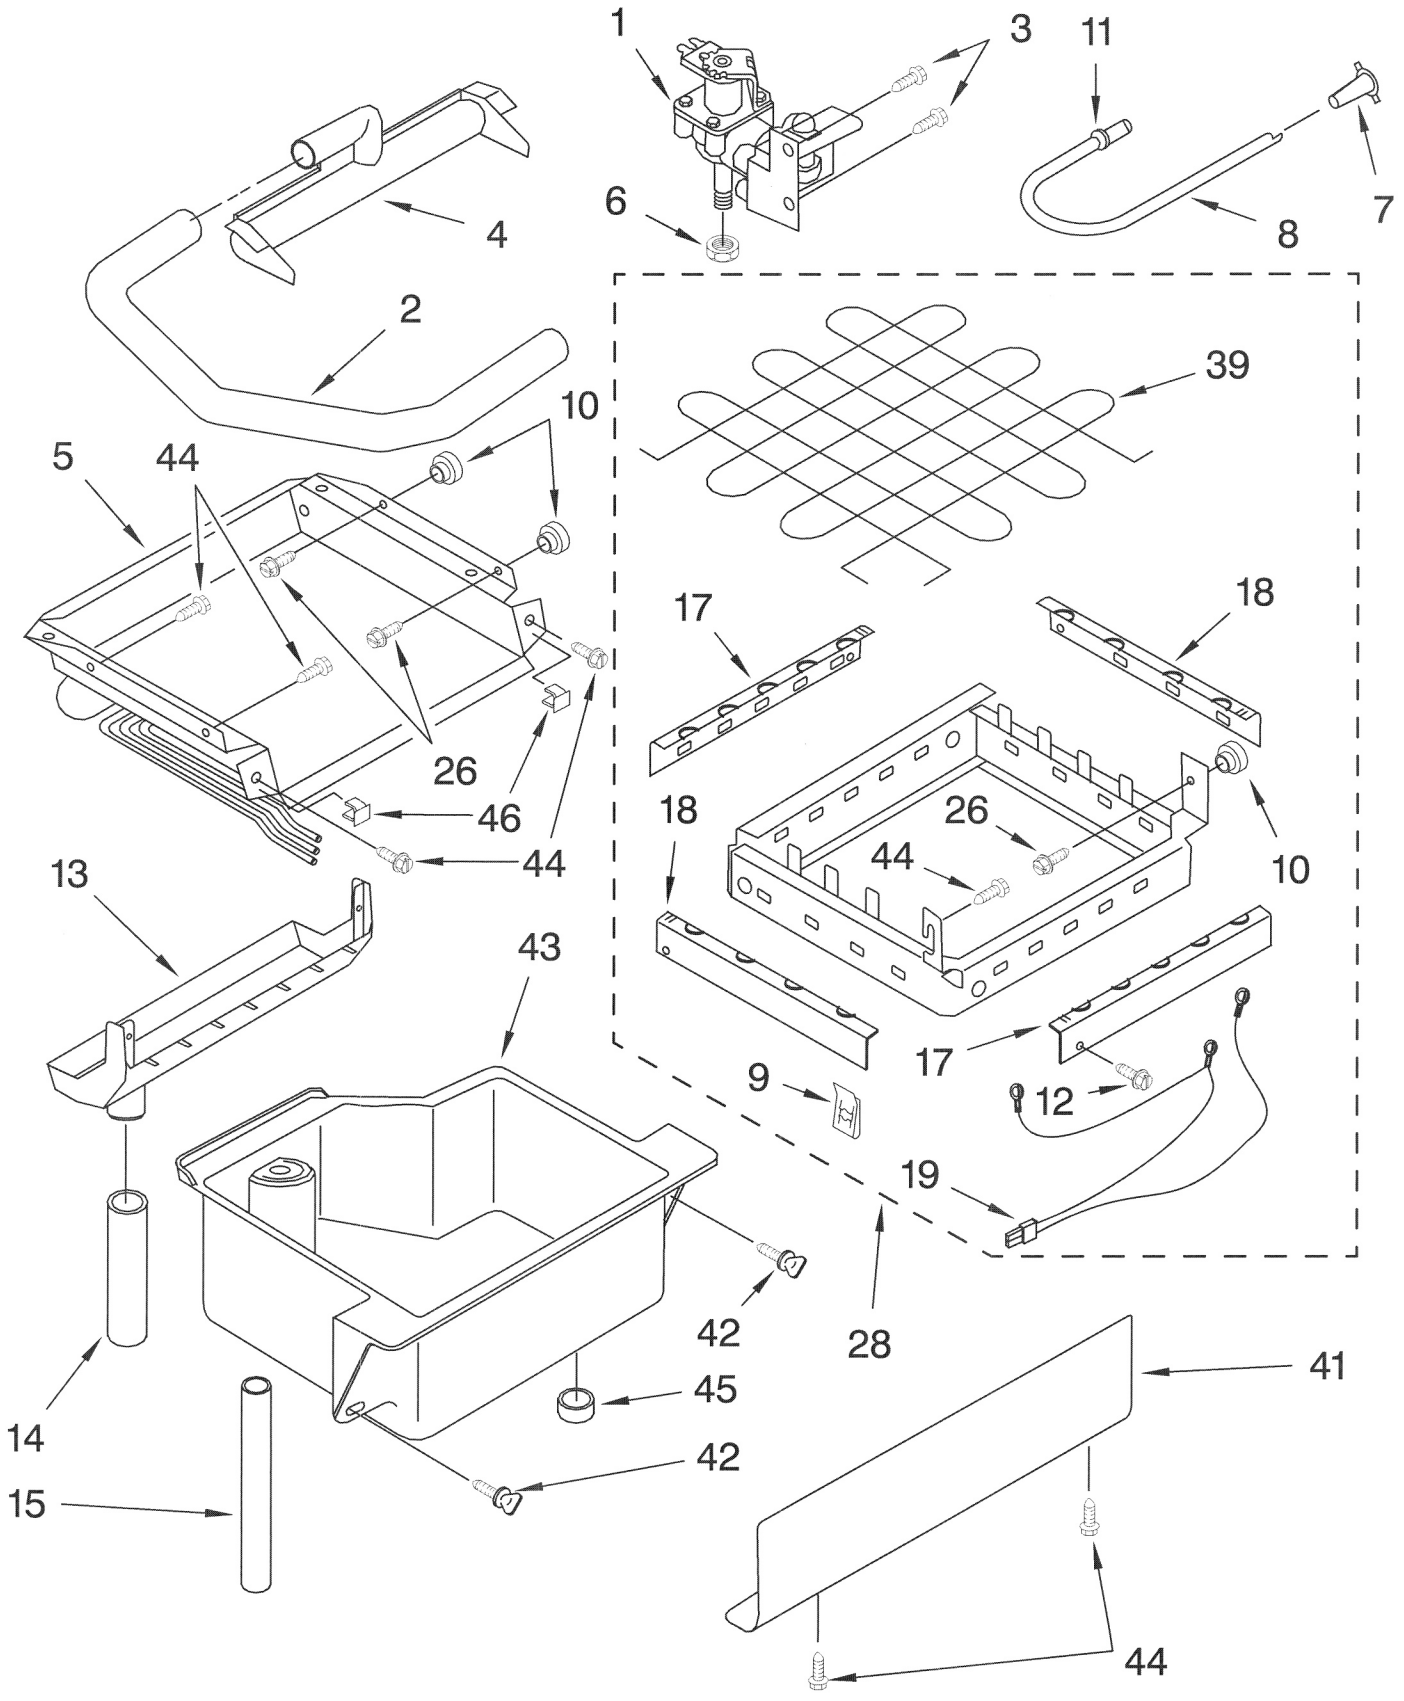

**Cabinet Liner and Door View**

**Evaporator, Ice Cutter Grid & Water Parts List**

Illus. No.	Part No.	DESCRIPTION
1	2185758	Valve, Complete Water
2	2185669	Tube, Plastic
3	488687	Screw 8-15 X 5/8
4	2185523	Dispenser, Water
5	2208328	Evaporator
6	627018	Nut, Compression
7	841707	Insert, Tube
8	2174662	Tube, Water Fill
9	488660	Nut, Speed
10	836667	Spacer
11	2208329	Fastener, Pushnut
12	489443	Screw
13	2185625	Reservoir, Water Slide
14	2185626	Tube
15	2185673	Hose, Overflow
17	2185615	Bracket, Front and Rear
18	2185611	Bracket, Side Left and Right
19	2185681	Harness, Grid
26	3400886	Screw 8-18 X 1-1/4
28	2185614	Grid Assembly (Complete)
39	2174754	Wire, Grid Cutter
41	2185570	Cover, Grid
42	681534	Thumbscrew
43	2185624	Reservoir, Water
44	3400884	Screw 8-18 X 5/8
45	2185696	Cap, Drain
46	3400909	Nut, Push-In

**Evaporator, Ice Cutter Grid & Water Parts View**

**Circulating Pump Parts List**

<b>Illus. No.</b>	<b>Part No.</b>	<b>DESCRIPTION</b>
1	2185531	Pump, Water (Complete)
2	3400884	Screw 8-18 X 5/8
3	3400885	Screw 8-16 x 1/2
4	2185752	Housing, Motor
5	2185753	Blade, Fan
6	2185748	Motor, Pump
7	4388318	Wiring Harness
8	2185751	Bracket, Pump
9	3400883	Screw 8-32 X 1/2
10	2185750	Sleeve
11	3400909	Nut, Push-In
12	2185677	Cover, Pump
13	2185585	Bracket, Connector Assembly
14	2185754	Impeller, Pump
15	2185749	Cap, Pump