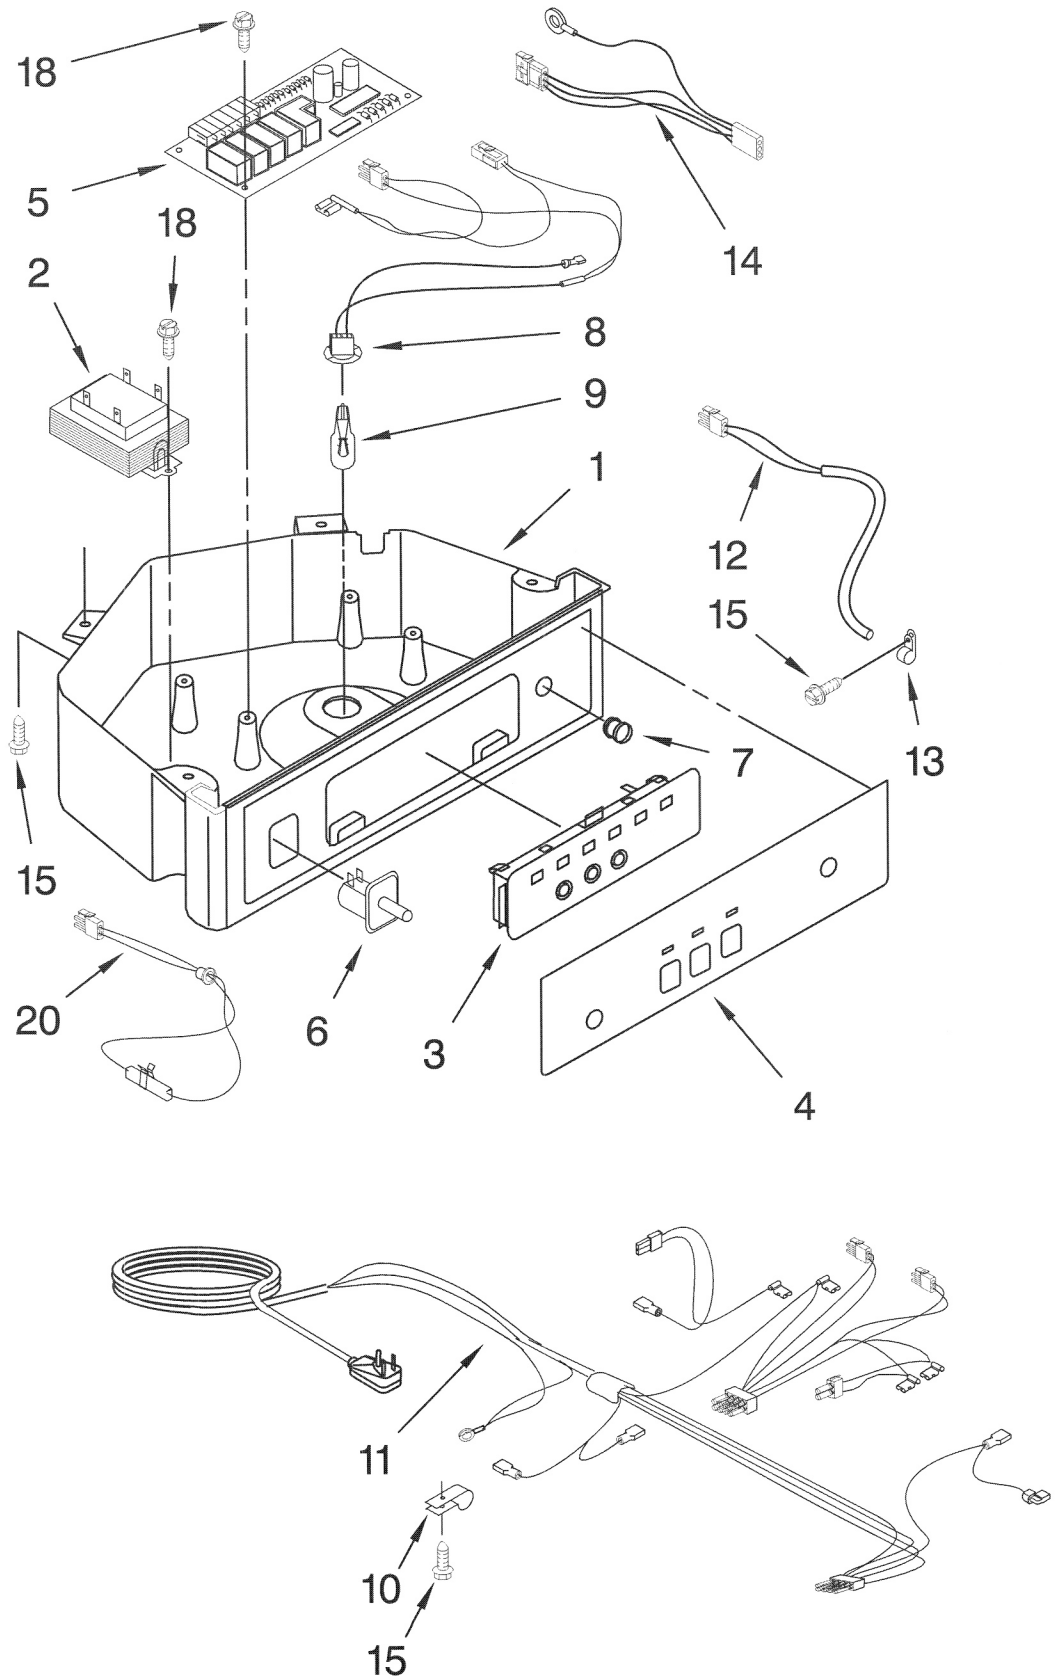

Control Panel Parts List

Illus. No.	Part No.	DESCRIPTION
1	2185738	Box, Control
2	2185657	Transformer
3	2185592	Assembly, Switch (ALSO ORDER #4)
4	2185916W	Overlay
5	6100499	P.C. Board
6	2149705	Switch, Plunger
7	2185694	Lens, LED
8	2185692	Wiring Harness Grid/Light
9	745362	Bulb
10	2185788	Clamp
11	2187261	Wiring Harness, Complete Unit (Includes Power Cord)
12	2185679	Thermostat, Bin
13	2185825	Clamp
14	2185703	Wiring Harness, Main to Pump,
15	3400884	Screw 8-18 X 5/8
18	3400850	Screw 8-16 X 3/8
20	2185680	Thermister, Ice Control

Control Panel View