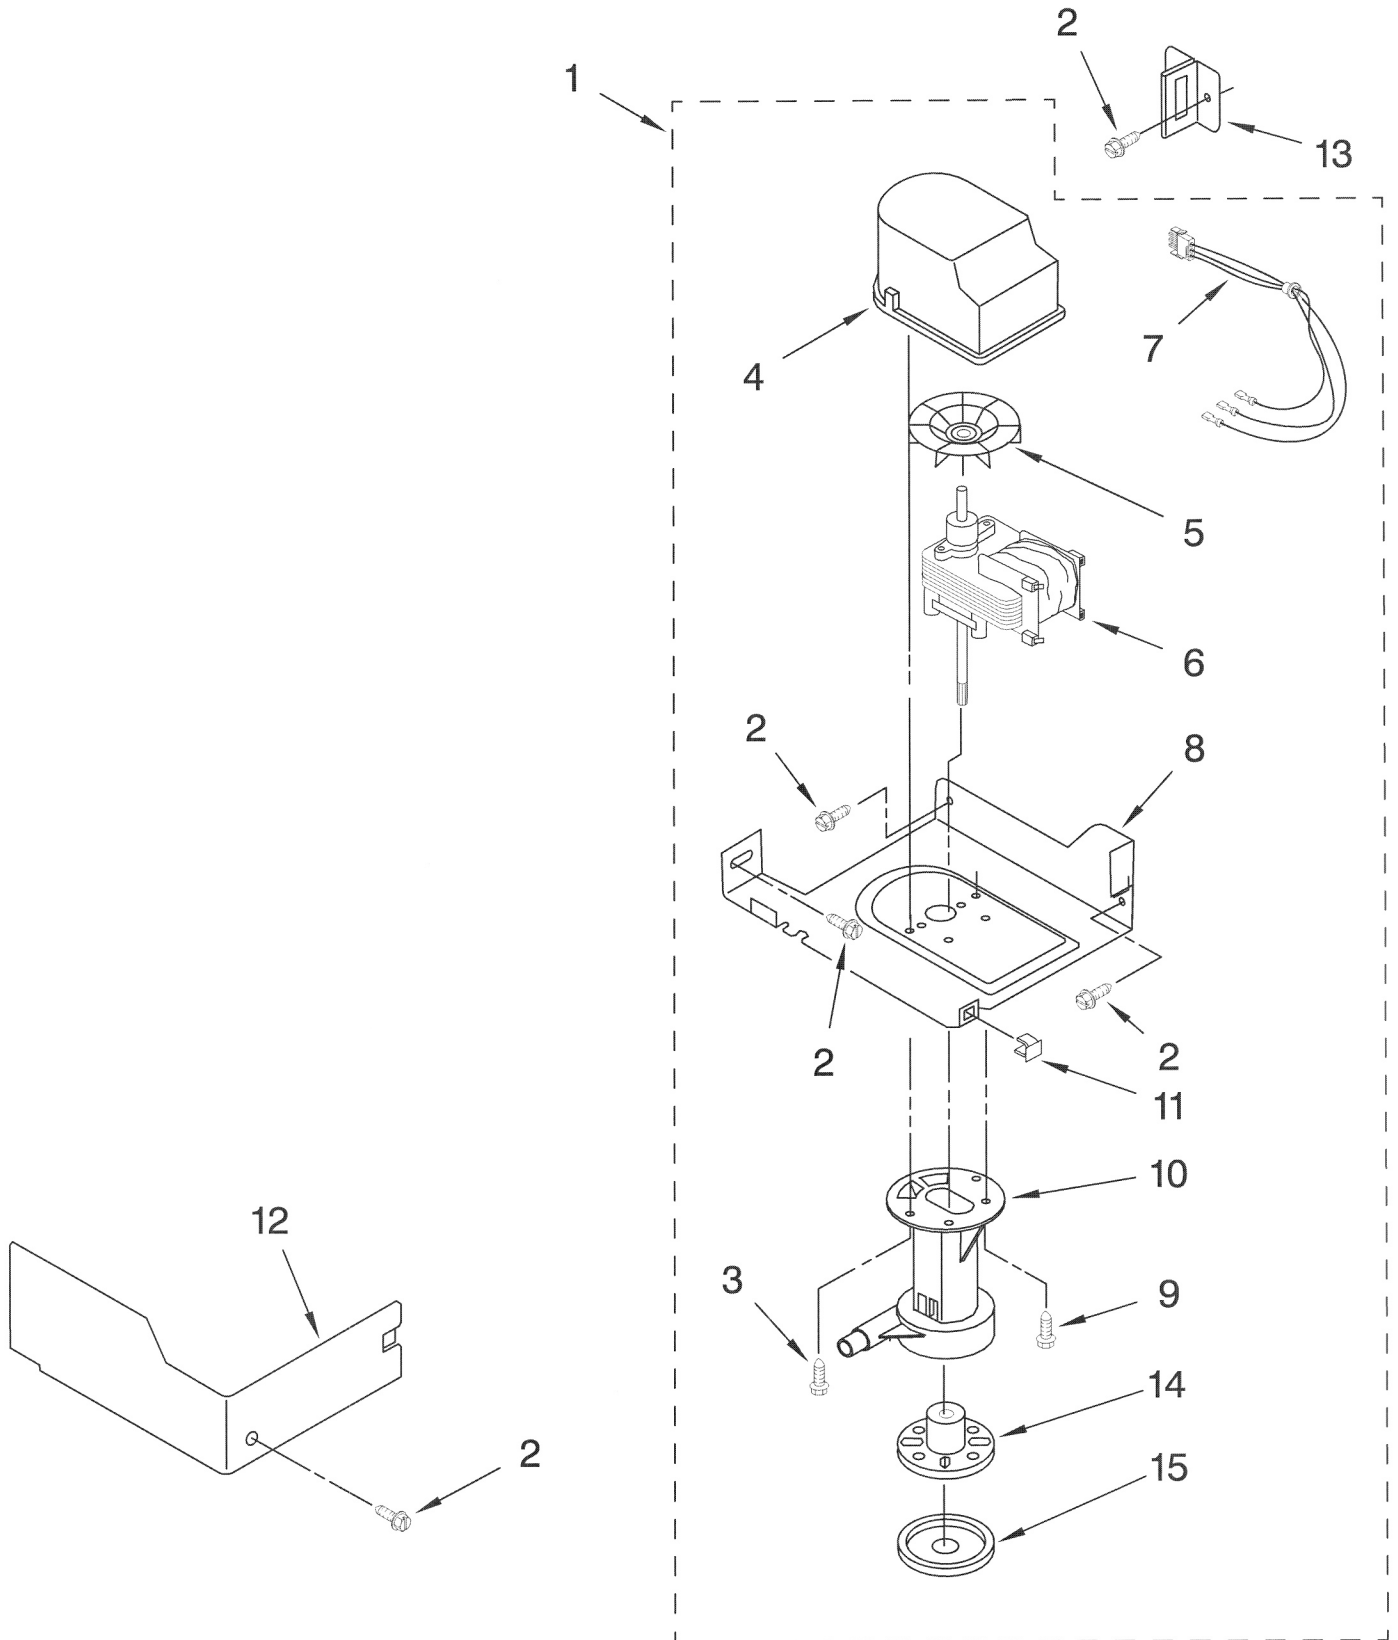

**Cabinet Liner and Door View**

**Evaporator, Ice Cutter Grid & Water Parts List**

Illus. No.	Part No.	DESCRIPTION
1	2185758	Valve, Complete Water
2	2185669	Tube, Plastic
3	488687	Screw 8-15 X 5/8
4	2185523	Dispenser, Water
5	2208328	Evaporator
6	627018	Nut, Compression
7	841707	Insert, Tube
8	2174662	Tube, Water Fill
9	488660	Nut, Speed
10	836667	Spacer
11	2208329	Fastener, Pushnut
12	489443	Screw
13	2185625	Reservoir, Water Slide
14	2185626	Tube
15	2185673	Hose, Overflow
17	2185615	Bracket, Front and Rear
18	2185611	Bracket, Side Left and Right
19	2185681	Harness, Grid
26	3400886	Screw 8-18 X 1-1/4
28	2185614	Grid Assembly (Complete)
39	2174754	Wire, Grid Cutter
41	2185570	Cover, Grid
42	681534	Thumbscrew
43	2185624	Reservoir, Water
44	3400884	Screw 8-18 X 5/8
45	2185696	Cap, Drain
46	3400909	Nut, Push-In

**Evaporator, Ice Cutter Grid & Water Parts View**

**Circulating Pump Parts List**

<b>Illus. No.</b>	<b>Part No.</b>	<b>DESCRIPTION</b>
1	2185531	Pump, Water (Complete)
2	3400884	Screw 8-18 X 5/8
3	3400885	Screw 8-16 x 1/2
4	2185752	Housing, Motor
5	2185753	Blade, Fan
6	2185748	Motor, Pump
7	4388318	Wiring Harness
8	2185751	Bracket, Pump
9	3400883	Screw 8-32 X 1/2
10	2185750	Sleeve
11	3400909	Nut, Push-In
12	2185677	Cover, Pump
13	2185585	Bracket, Connector Assembly
14	2185754	Impeller, Pump
15	2185749	Cap, Pump

**Circulating Pump View**

**Control Panel Parts List**

<b>Illus. No.</b>	<b>Part No.</b>	<b>DESCRIPTION</b>
1	2185738	Box, Control
2	2185657	Transformer
3	2185592	Assembly, Switch (ALSO ORDER #4)
4	2185916W	Overlay
5	6100499	P.C. Board
6	2149705	Switch, Plunger
7	2185694	Lens, LED
8	2185692	Wiring Harness Grid/Light
9	745362	Bulb
10	2185788	Clamp
11	2187261	Wiring Harness, Complete Unit (Includes Power Cord)
12	2185679	Thermostat, Bin
13	2185825	Clamp
14	2185703	Wiring Harness, Main to Pump,
15	3400884	Screw 8-18 X 5/8
18	3400850	Screw 8-16 X 3/8
20	2185680	Thermister, Ice Control