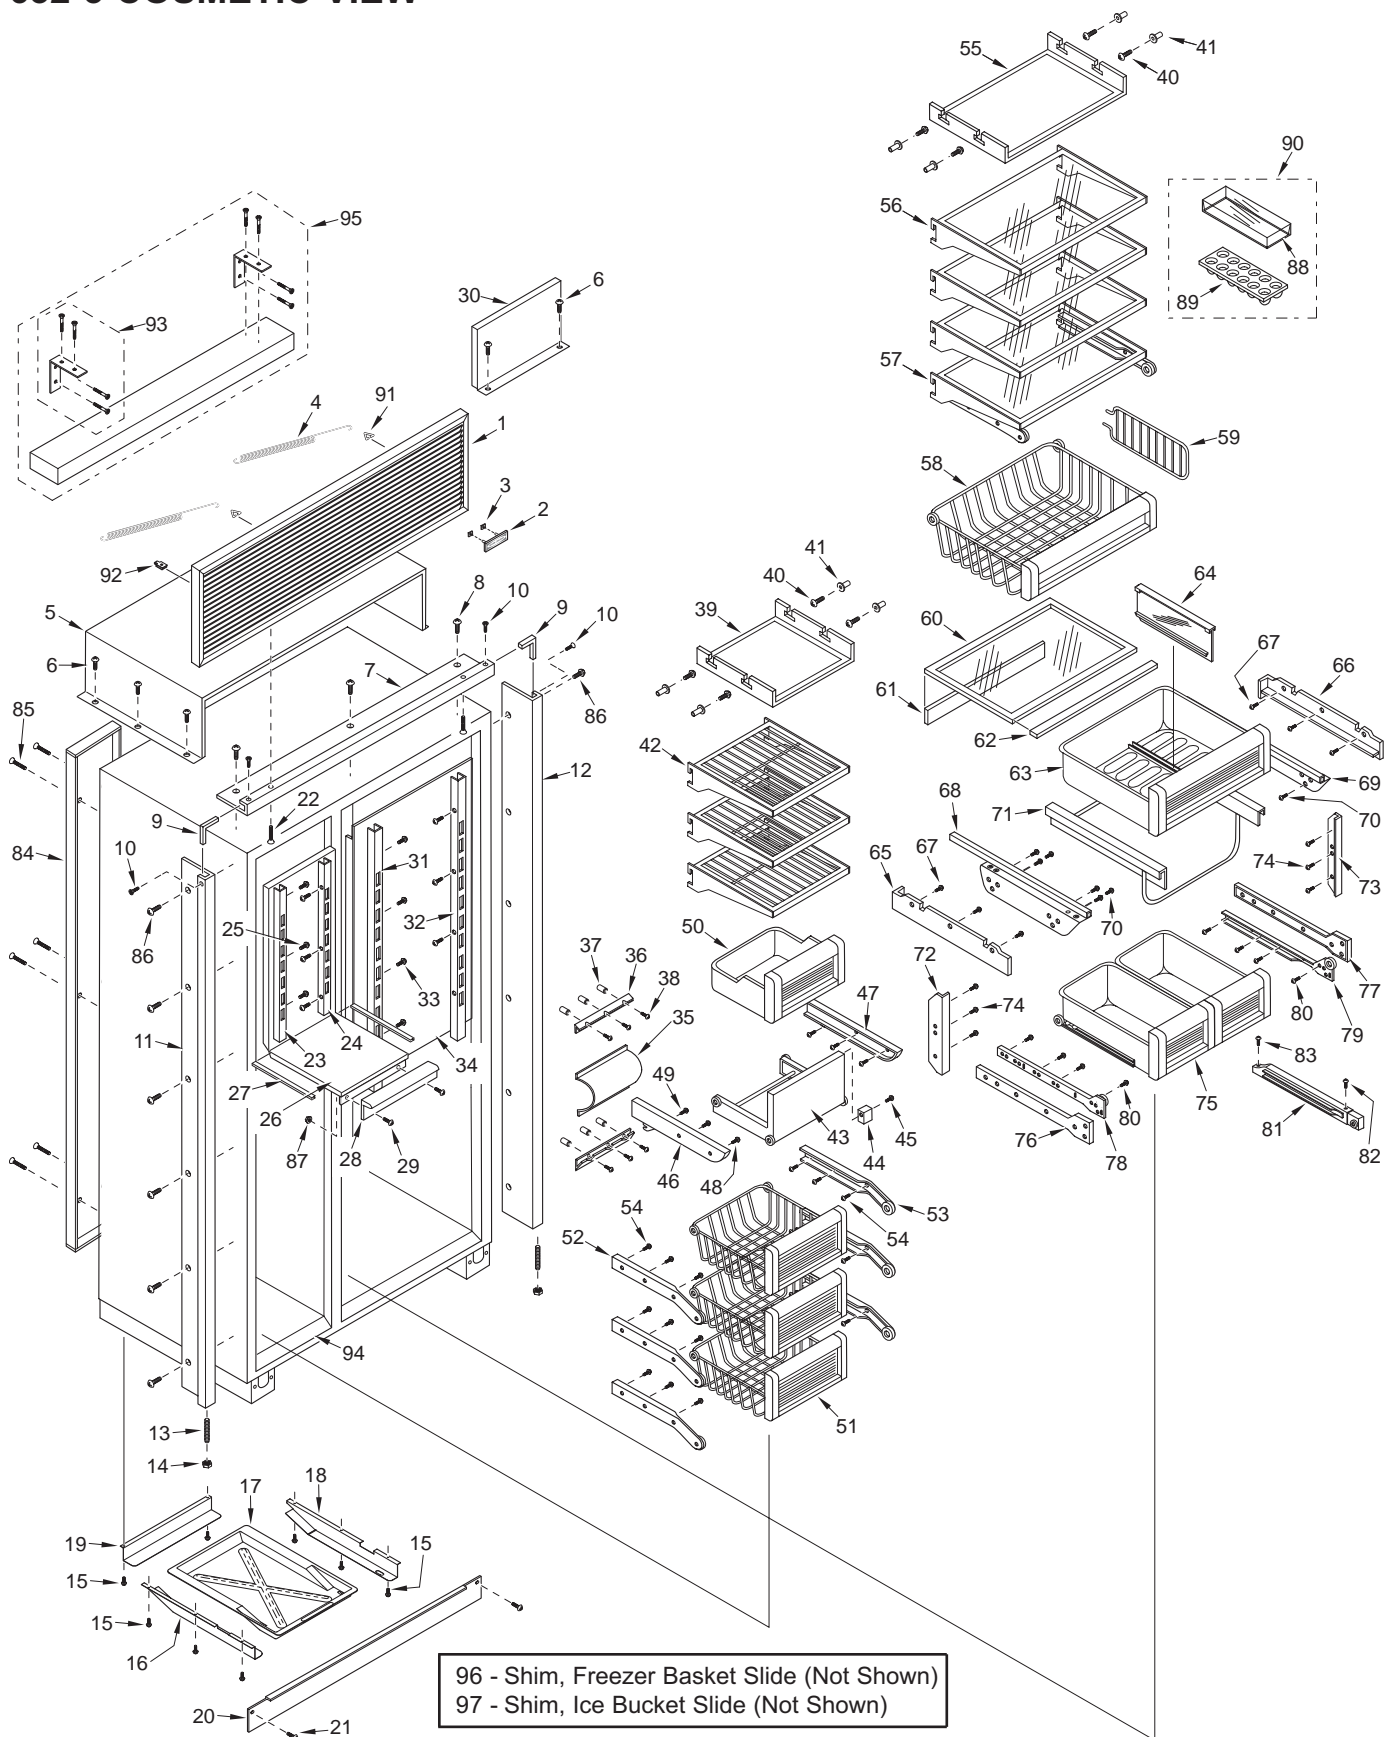

632-3 COSMETIC VIEW

632-3 MECHANICAL PARTS LIST