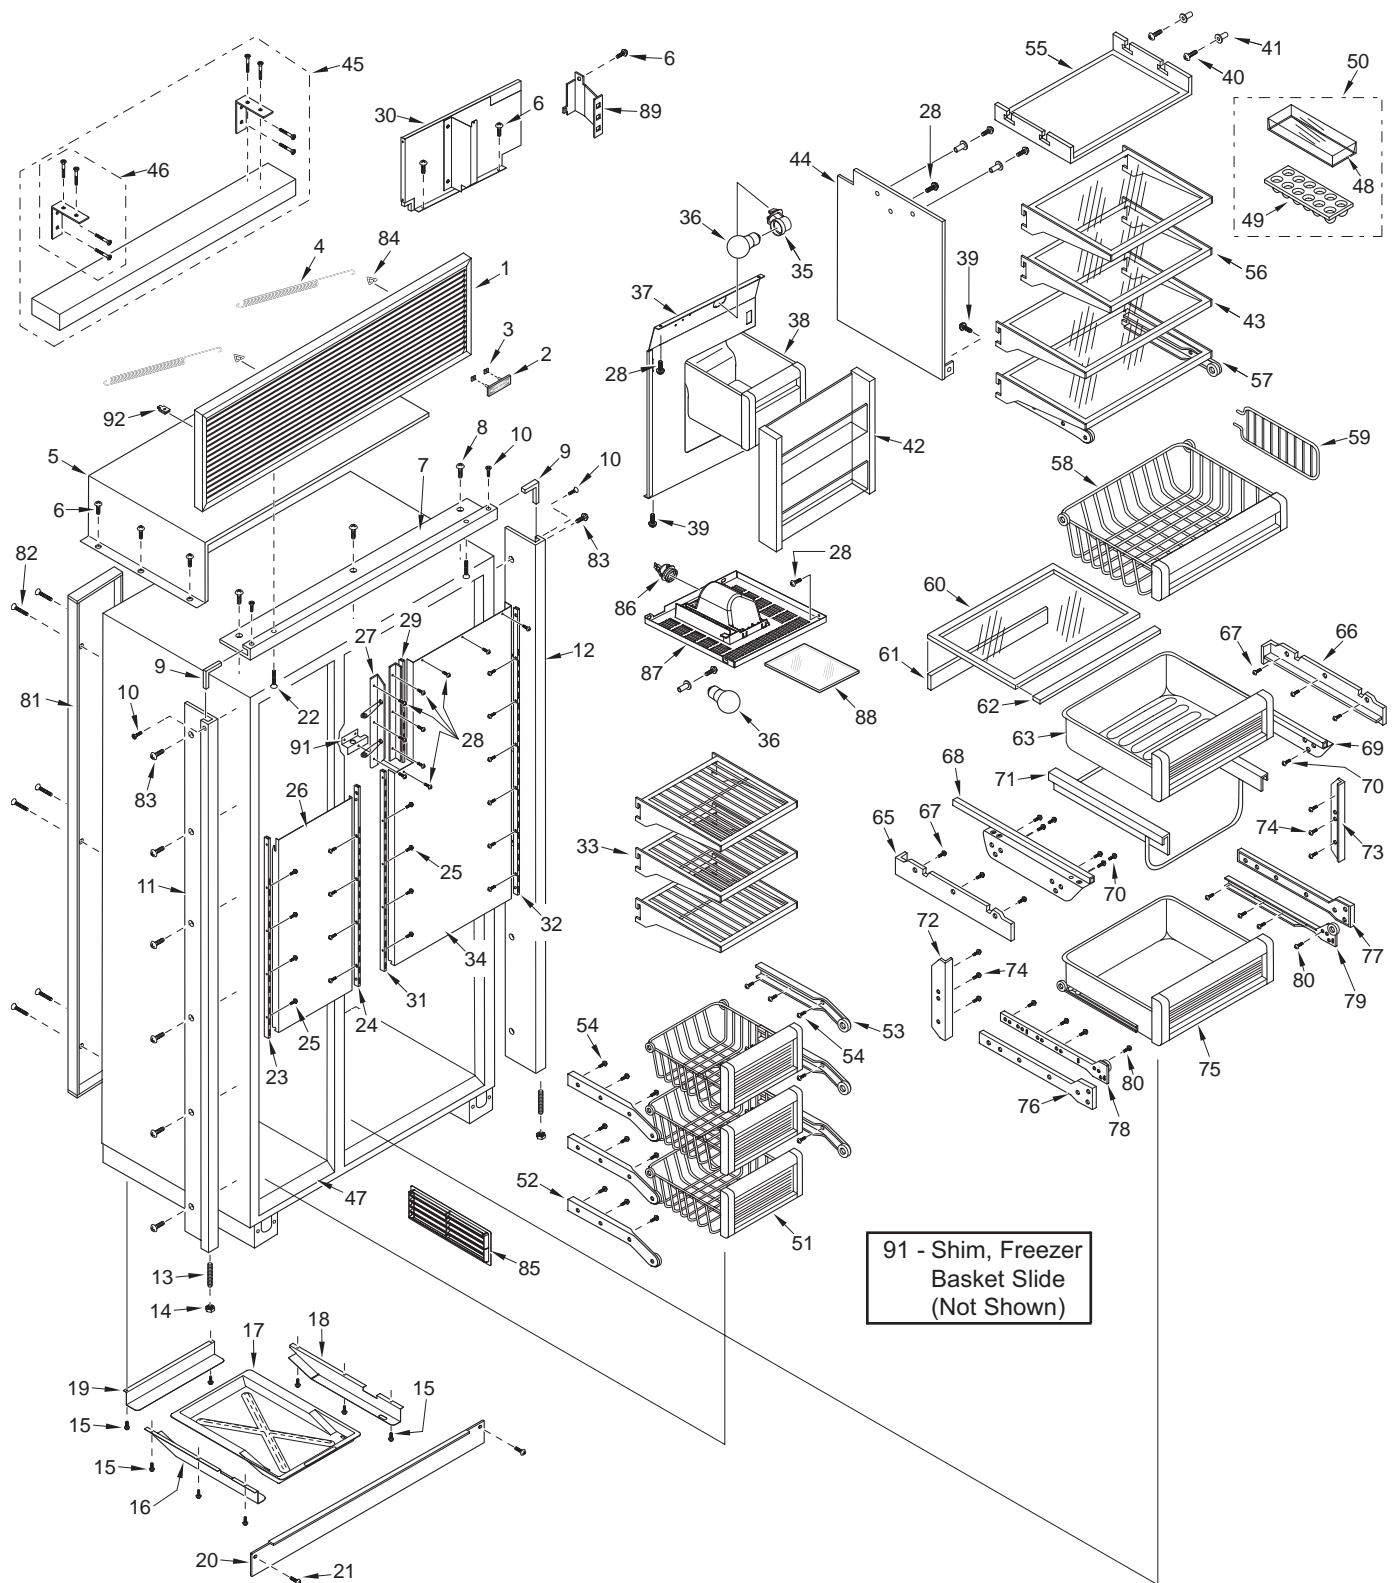

685-3 COSMETIC VIEW

685-3 MECHANICAL PARTS LIST