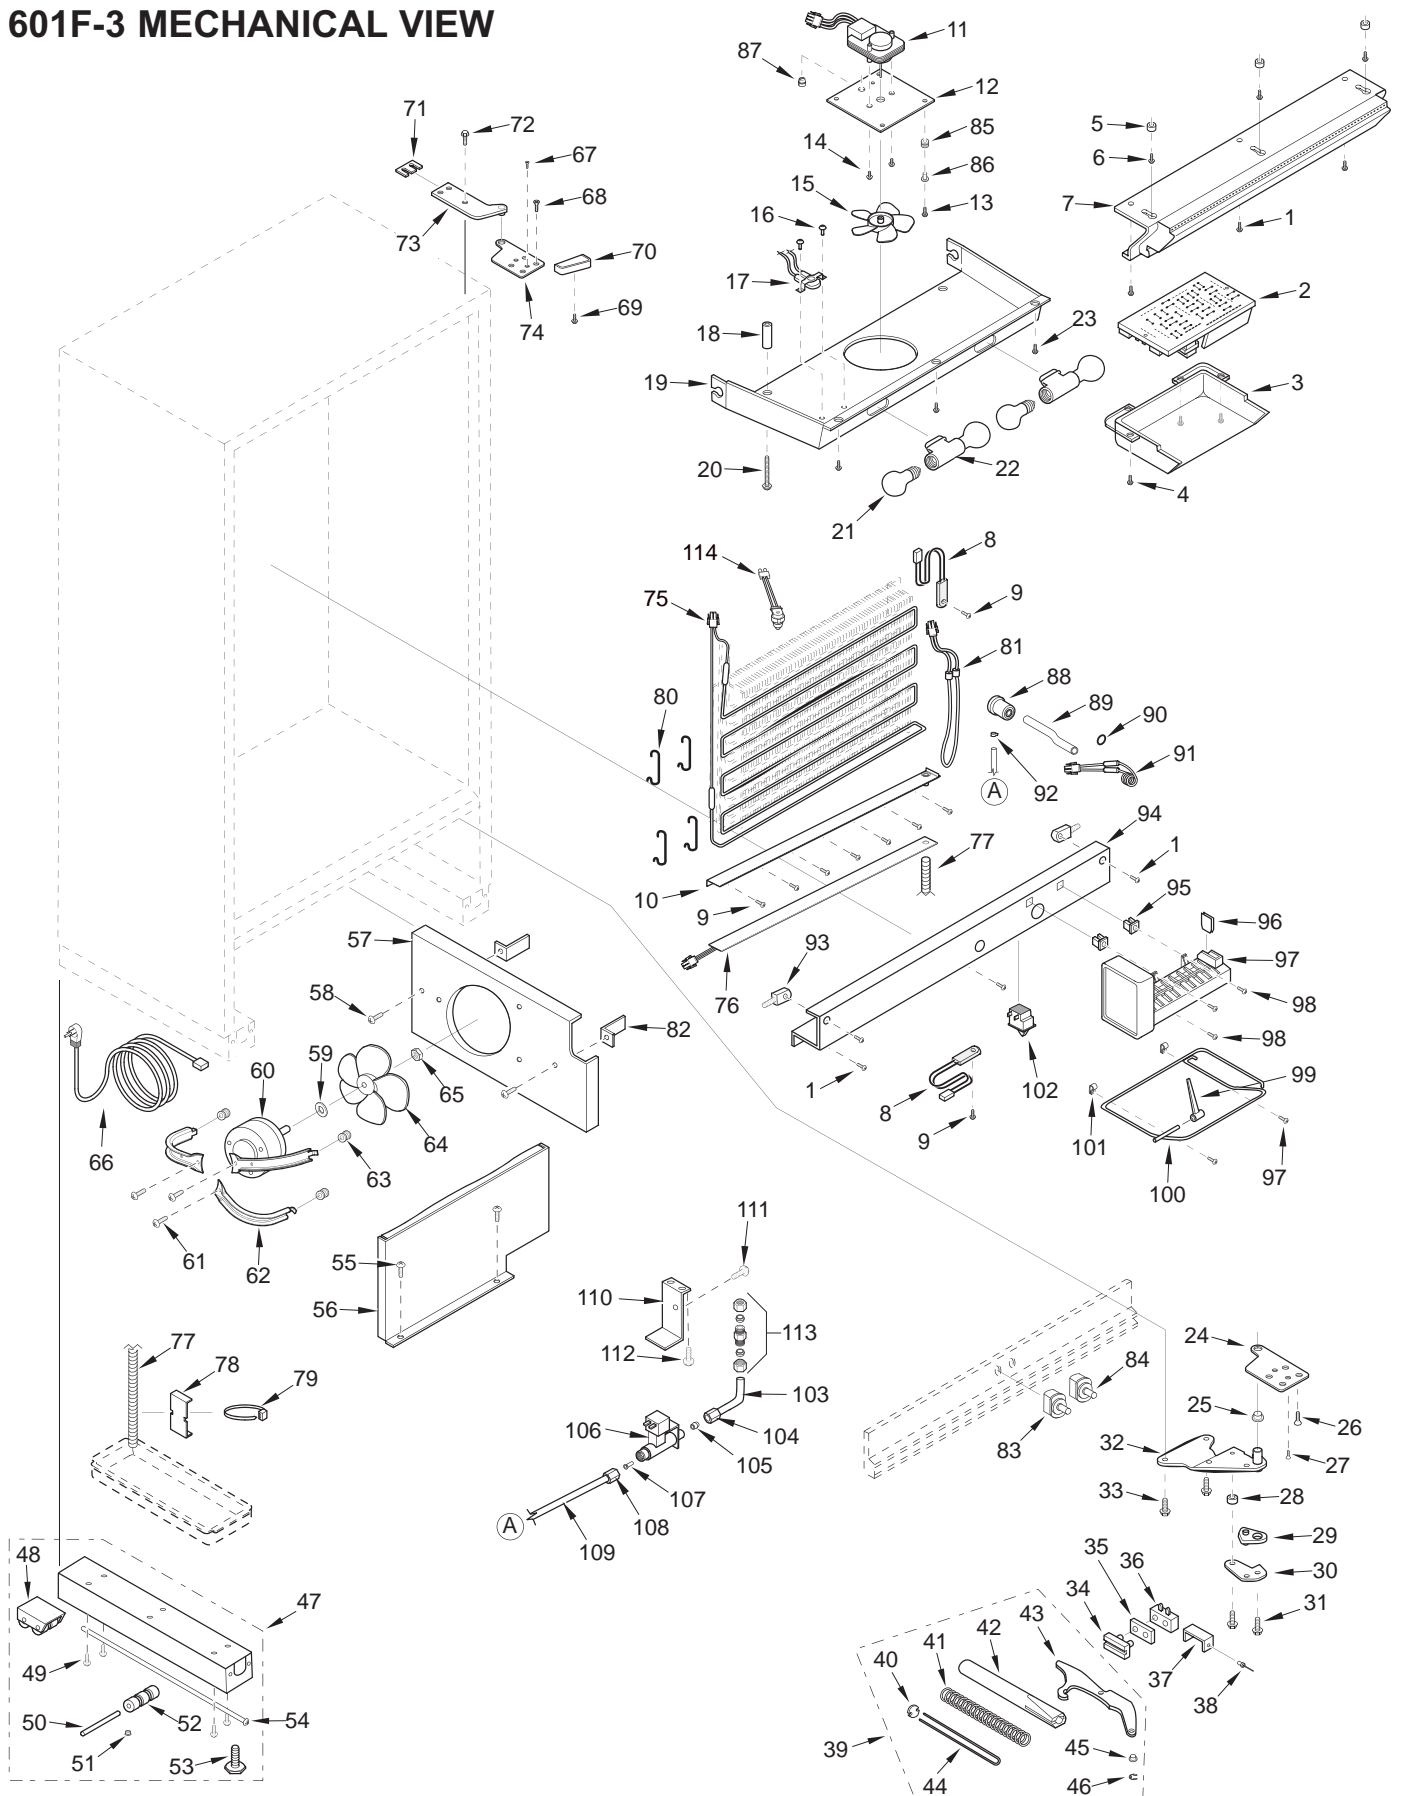

601F-3 MECHANICAL VIEW

601F-3 SEALED SYSTEM PARTS LIST

<u>Ref #</u>	<u>Part #</u>	<u>Description</u>
1	7002527	Evap, Fre Svce
2	6201270	Screw, #8-18 x 5/8" PH PN SS-Gnd
3	7002014	Condenser
4	6110020	Bolt, #10-24 x 3/8" Truss HD
5	6150080	Nut-Flat, #10-24
6	3014230	Filter-Drier, High Side
7	6120170	Locking Cable Tie, Red, 11-1/2"
8	4251320	Heat Exchanger
9	7002026	Compressor Assy, EGX80HLC Svce (EGX80HLC)
10	7001473	Electricals, EGX80HLC (For EGX80HLC Comp.)
11	3112500	Capacitor, 12MF (For EGX80HLC Comp.)
12	3112420	Term Cvr Spring, EGZ80
13	6200300	Screw, 5/16-18 x 1-1/2" Hex
14	6240050	Flat Washer, 5/16"
15	3150170	Rubber Grommet, Large, 15/16"
16	1801000	Nylon Compressor Mount, 7/16"
17	6160070	Sleeve, 5/16 x 7/16 x 7/8"
18	3011140	Accumulator
19	3014100	Suction Line Drier (Service Only)