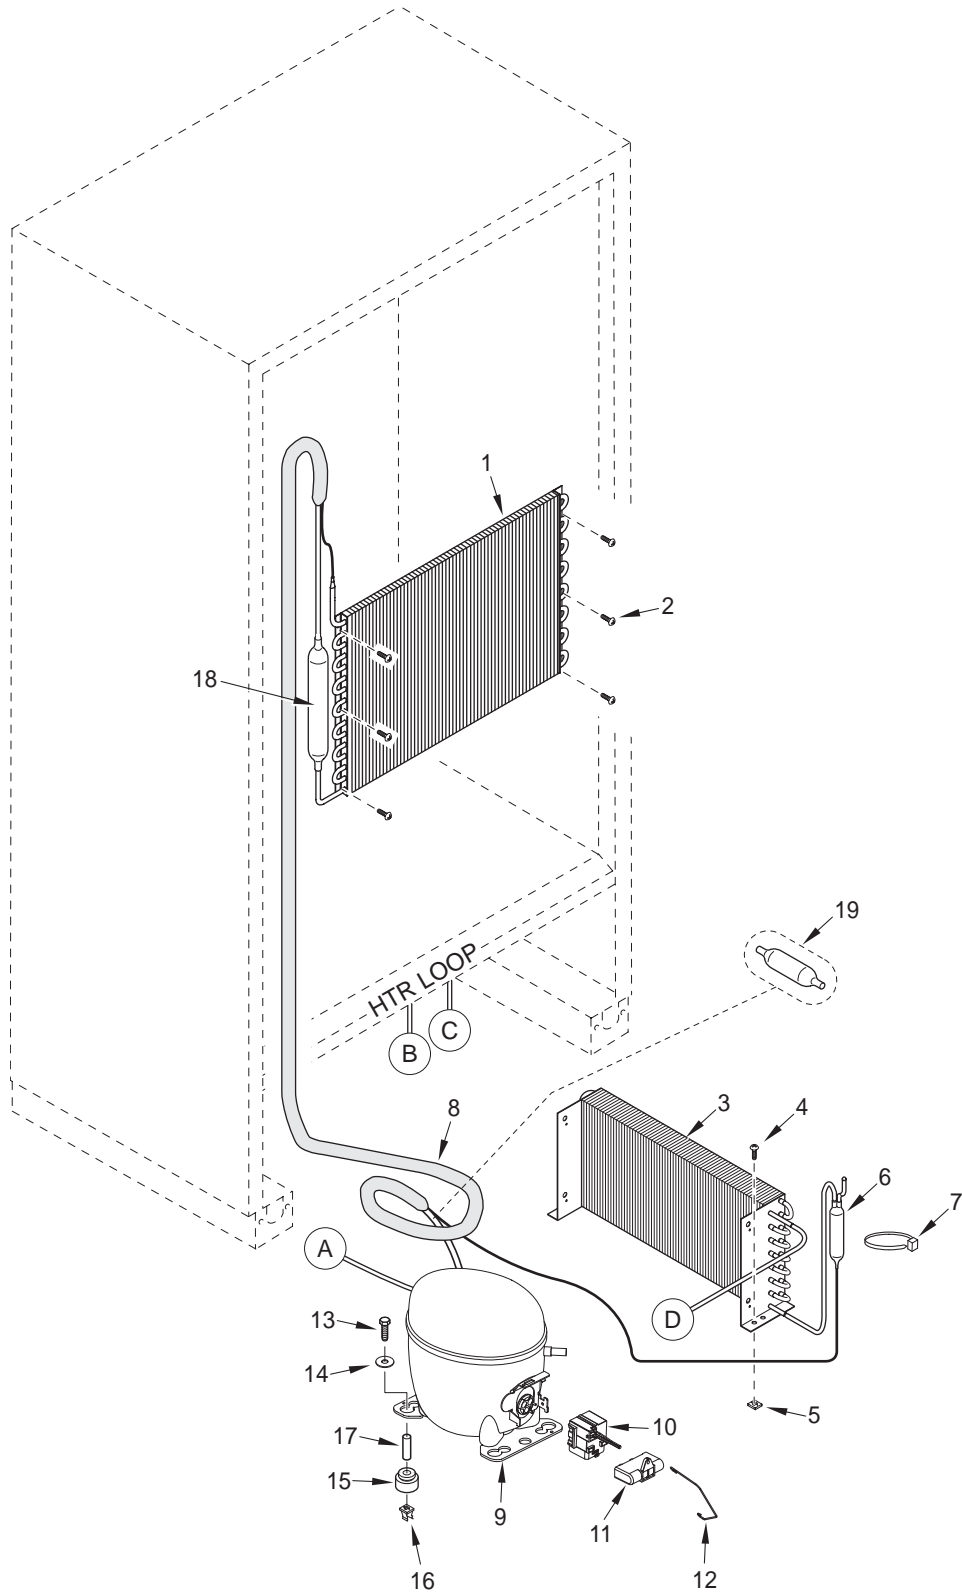

601F-3 SEALED SYSTEM PARTS LIST

<u>Ref #</u>	<u>Part #</u>	<u>Description</u>
1	7002527	Evap, Fre Svce
2	6201270	Screw, #8-18 x 5/8" PH PN SS-Gnd
3	7002014	Condenser
4	6110020	Bolt, #10-24 x 3/8" Truss HD
5	6150080	Nut-Flat, #10-24
6	3014230	Filter-Drier, High Side
7	6120170	Locking Cable Tie, Red, 11-1/2"
8	4251320	Heat Exchanger
9	7002026	Compressor Assy, EGX80HLC Svce (EGX80HLC)
10	7001473	Electricals, EGX80HLC (For EGX80HLC Comp.)
11	3112500	Capacitor, 12MF (For EGX80HLC Comp.)
12	3112420	Term Cvr Spring, EGZ80
13	6200300	Screw, 5/16-18 x 1-1/2" Hex
14	6240050	Flat Washer, 5/16"
15	3150170	Rubber Grommet, Large, 15/16"
16	1801000	Nylon Compressor Mount, 7/16"
17	6160070	Sleeve, 5/16 x 7/16 x 7/8"
18	3011140	Accumulator
19	3014100	Suction Line Drier (Service Only)

601F-3 SEALED SYSTEM VIEW