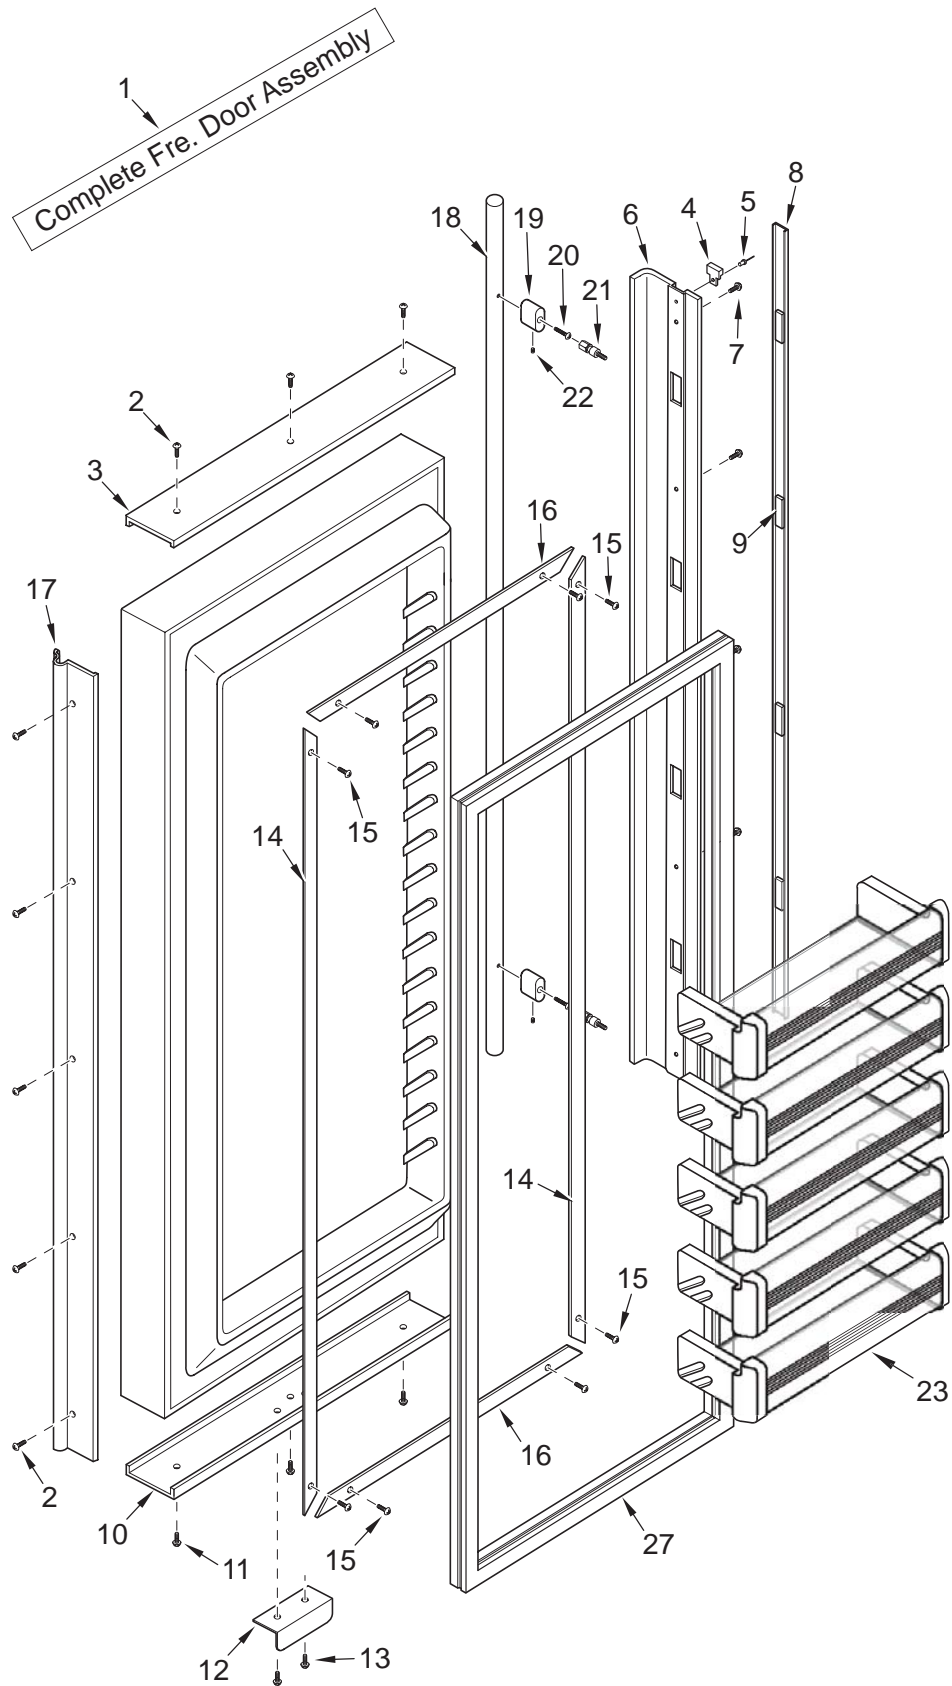

601F-3 DOOR PARTS LIST

<u>Ref #</u>	<u>Part #</u>	<u>Description</u>
1	4132943	Door Assy, 601F-RH (Framed/Overlay)
	4132944	Door Assy, 601F-LH (Framed/Overlay)
	4134523	Door Assy, 601F/S-RH SS
	4134524	Door Assy, 601F/S-LH SS
	4135673	Door Assy, SRVC, 601F-RH, B
	4135674	Door Assy, SRVC, 601F-LH, B
	4135873	Door Assy, SRVC, 601F-RH, P
	4135874	Door Assy, SRVC, 601F-LH, P
NOTE: Door Assy's do NOT incl. hinges, handle or switch depressor.		
2	6200720	Screw, #8-18 x 1/2 Ph Truss Hd
	6200721	Screw, #8-18X1/2 Ph Low Prfl, B
3	2230608	Door Trim, Top LH
	2230609	Door Trim, Top RH
4	3413340	Handle/Trim End Cap
5	6180160	Rivet, Open End Blind, 1/8 X 3/16
6	4132230	Door Handle Assy (Framed)
	4132330	Handle-Side Door Trim (Overlay)
7	6201300	Tapping Screw, #8 x 1/2
8	4132370	Handle/Trim Molding Assy
9	3451140	Magnet, Trim Strip - 3"
10	2230606	Door Trim, Top RH or Bottom LH
	2230607	Door Trim, Top LH or Bottom RH
11	6200720	Screw, #8-18 x 1/2 Ph Truss Hd
	6200721	Screw, #8-18X1/2 Ph Low Prfl, B
12	0185180	Depressor, Door Switch-Silver
	3421990	Depressor, Switch (Black)
13	6201300	Tapping Screw, #8 x 1/2
14	3420250	Gasket Retainer, Side, 57.875
15	6200410	Screw, #8 x 1/2 Slot Head Hex
16	3420220	Gasket Retainer, 33.312
17	3511310	Door Trim, Hinge Side - Mitered Corner
	3511410	Door Trim, Hinge Side - (SS Model)
	3512221	Trim, Door Hinge Side-Carbon
	3512222	Trim, Door Hinge Side-Platinum
18	4133690	Handle Assy, SS OBR Standoffs (Incl. Stand-offs)
	4133691	Handle Assy,OBR Standoff,B (Incl. Stand-offs)
	4133692	Handle Assy,OBR Standoff,P (Incl. Stand-offs)
19	3512150	Standoff, SS Oval, Door
	3512151	Standoff,Oval,B
	3512152	Standoff,Oval,P
20	6110540	Bolt, #10-24 x 1/2 Flat Socket HD
21	3511520	Handle Mounting Stud
22	6110730	Set Screw #10-32 x 1/4 SS Cone
23	4330480	Door Shelf Assy
24	3212100	Door Gasket

601F-3 DOOR VIEW