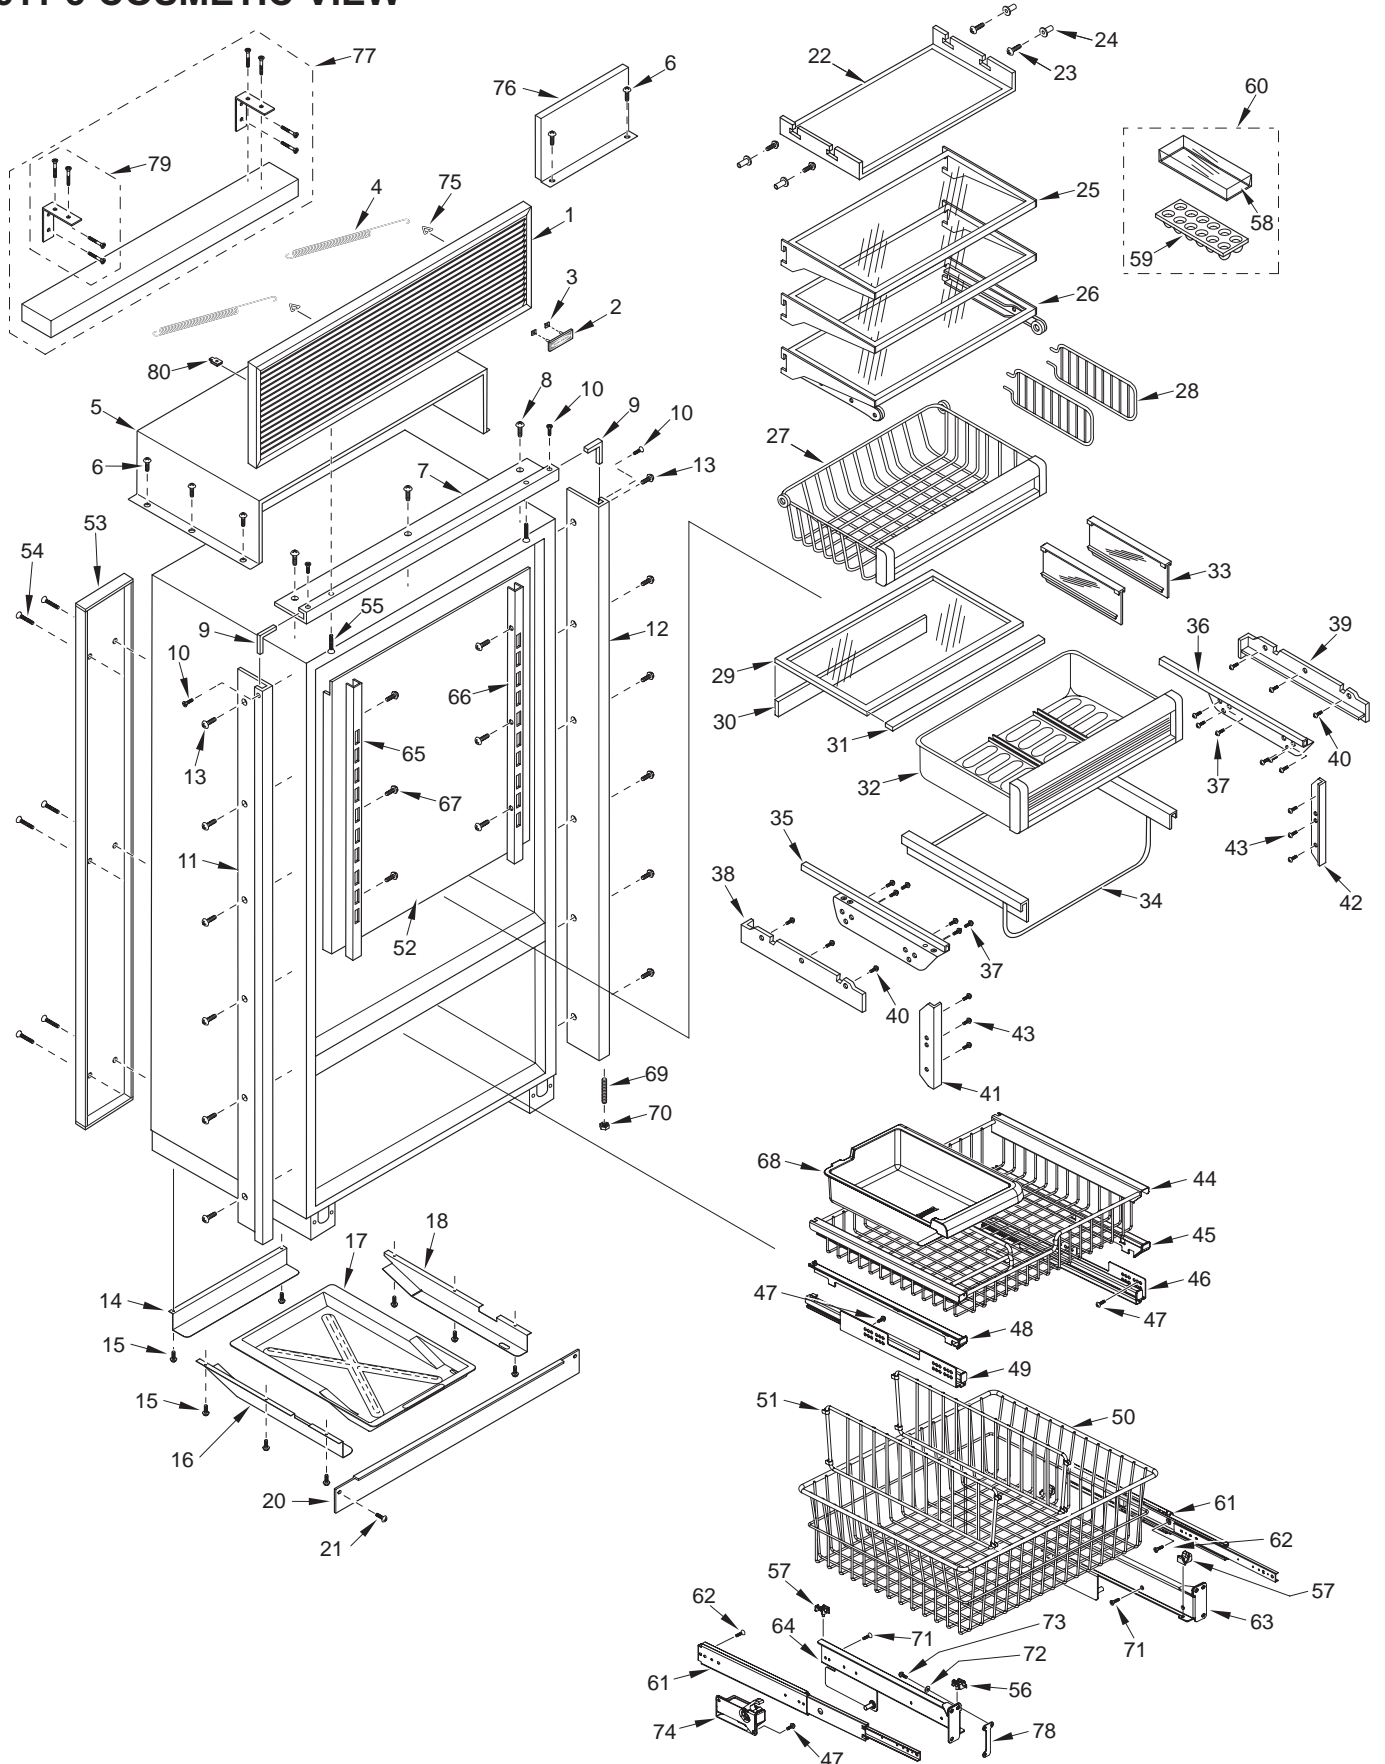

611-3 COSMETIC VIEW

611-3 MECHANICAL PARTS LIST