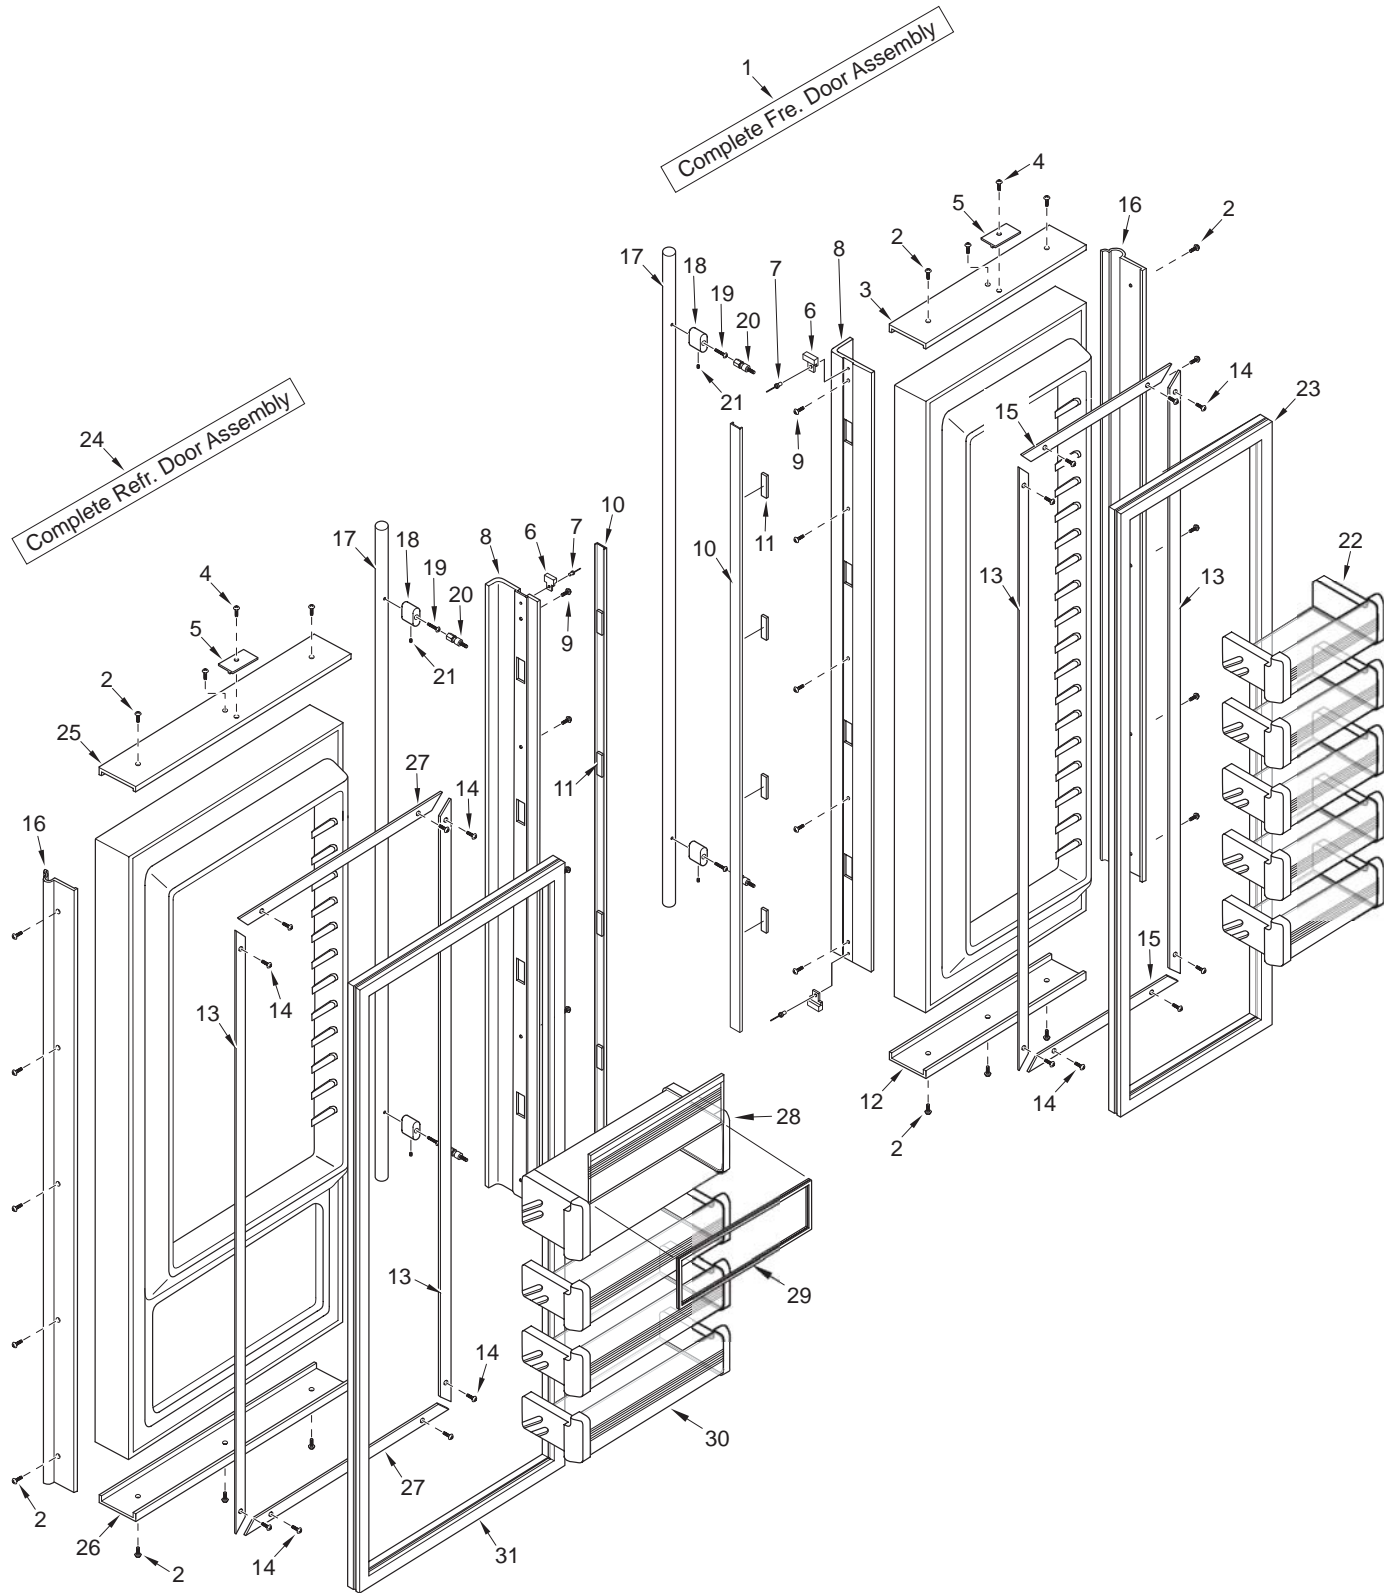

632-3 DOOR VIEW

632-3 COSMETIC PARTS LIST