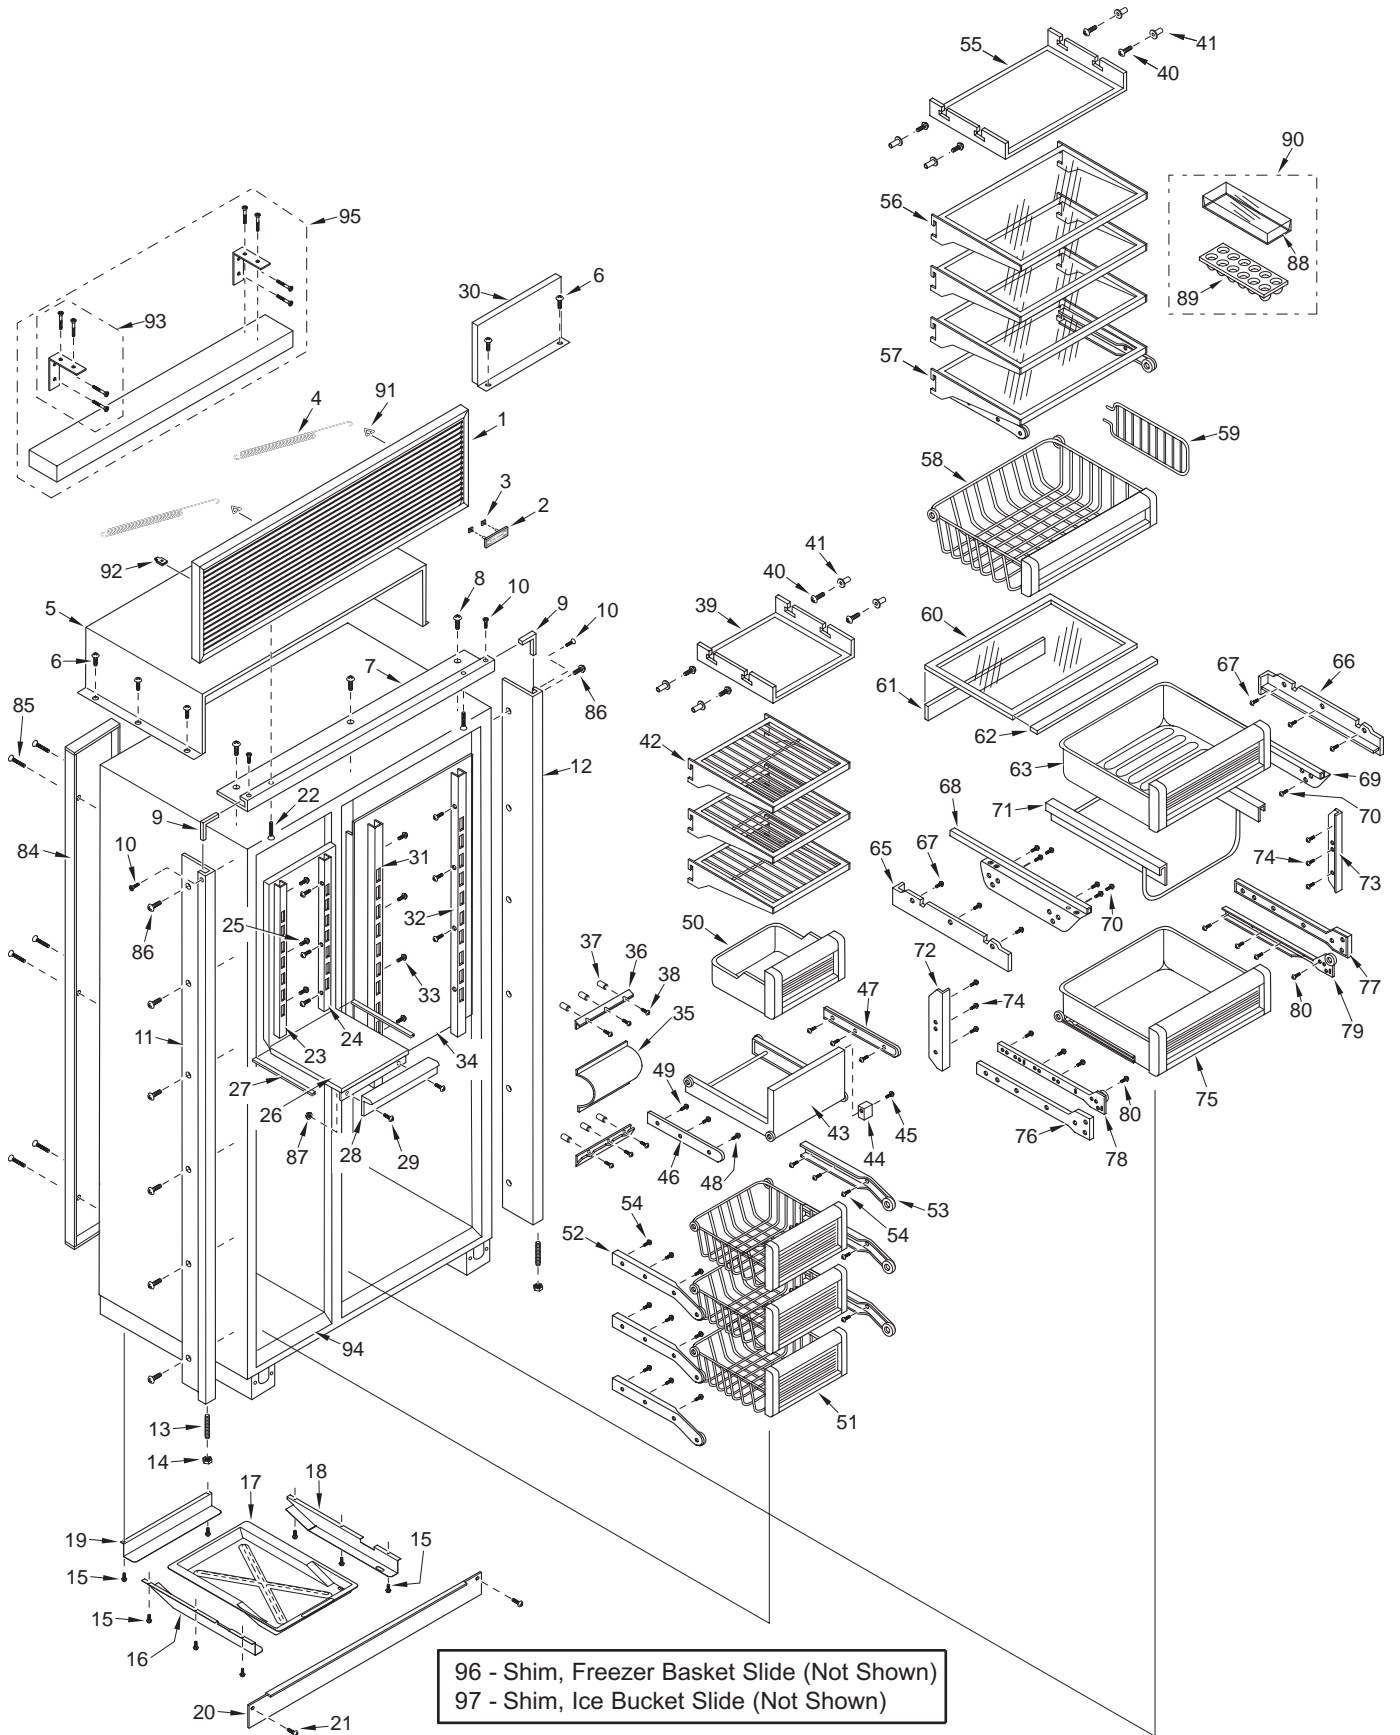

642-3 COSMETIC VIEW

642-3 MECHANICAL PARTS LIST