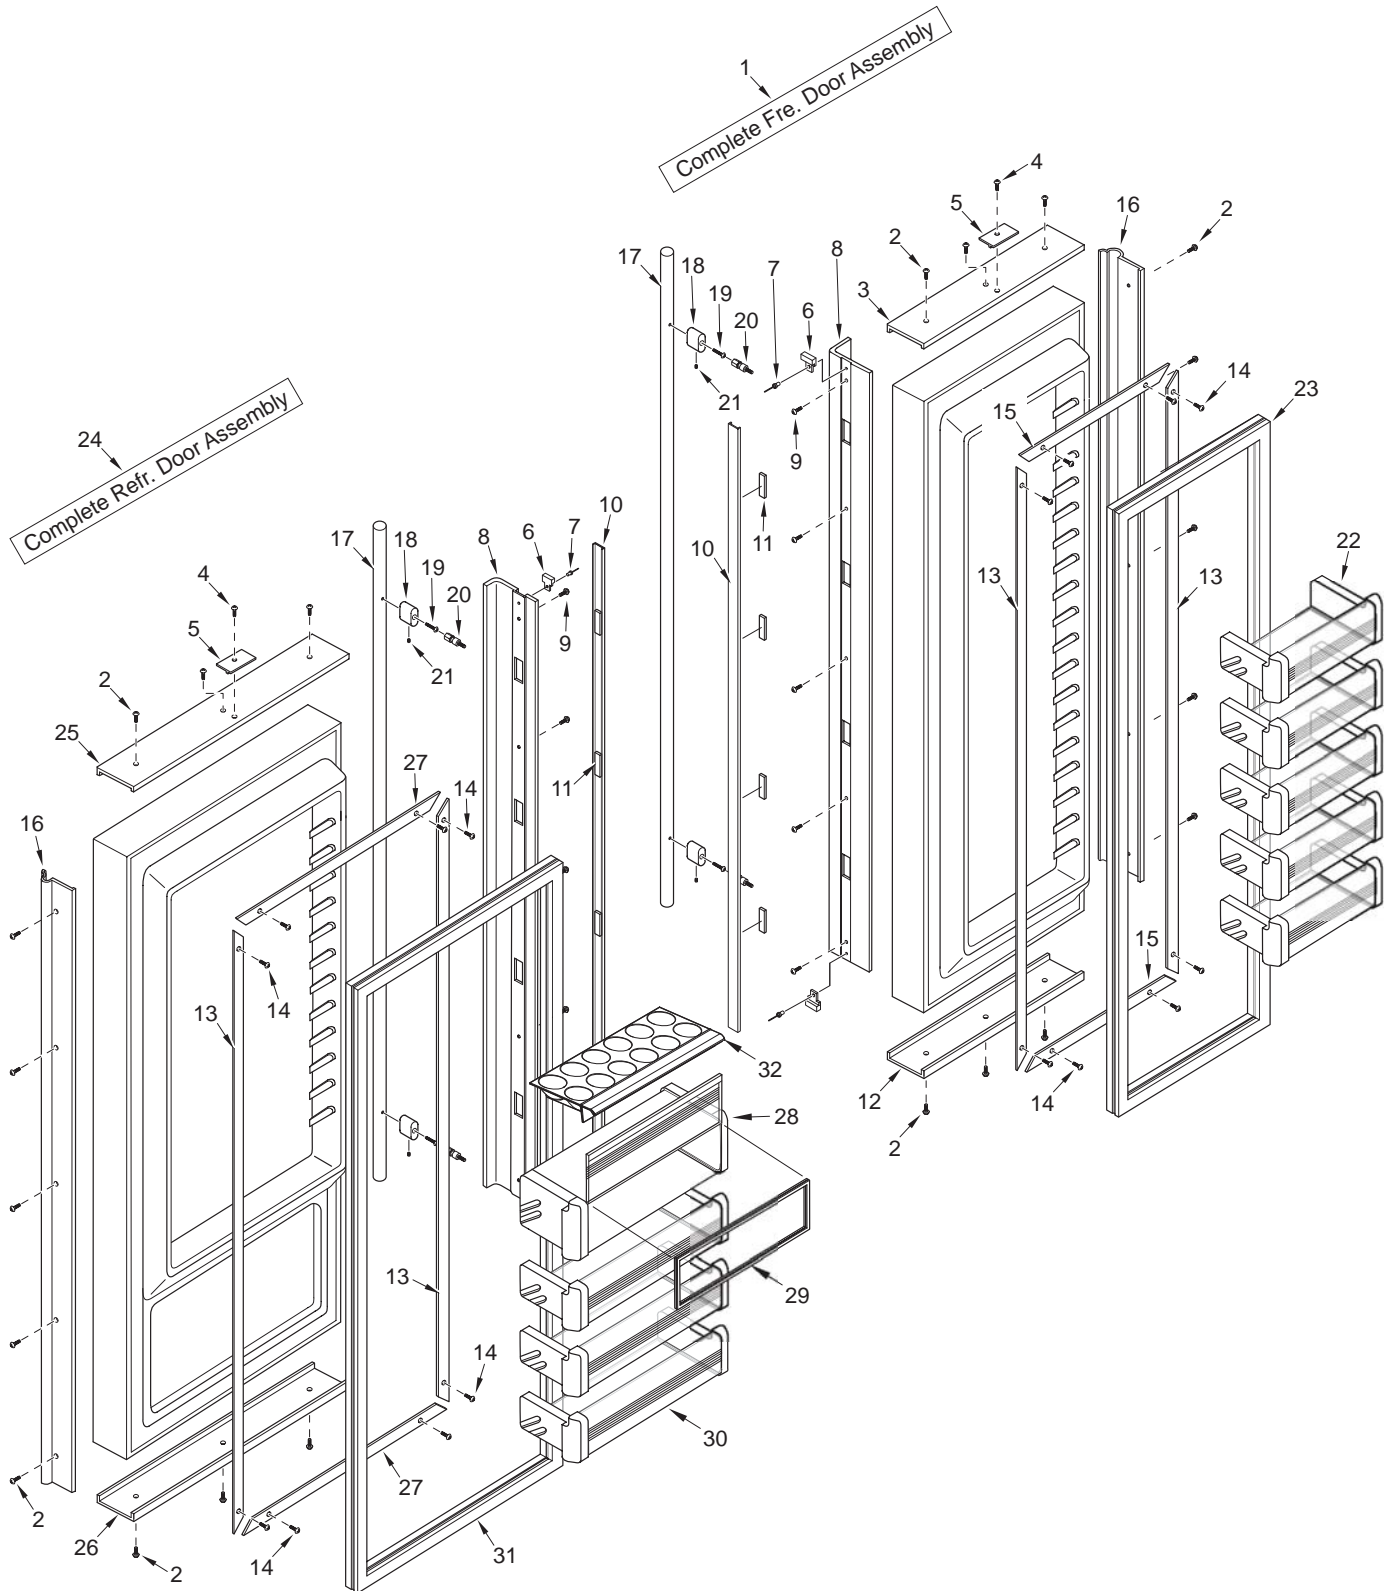

661-3 DOOR VIEW

661-3 COSMETIC PARTS LIST