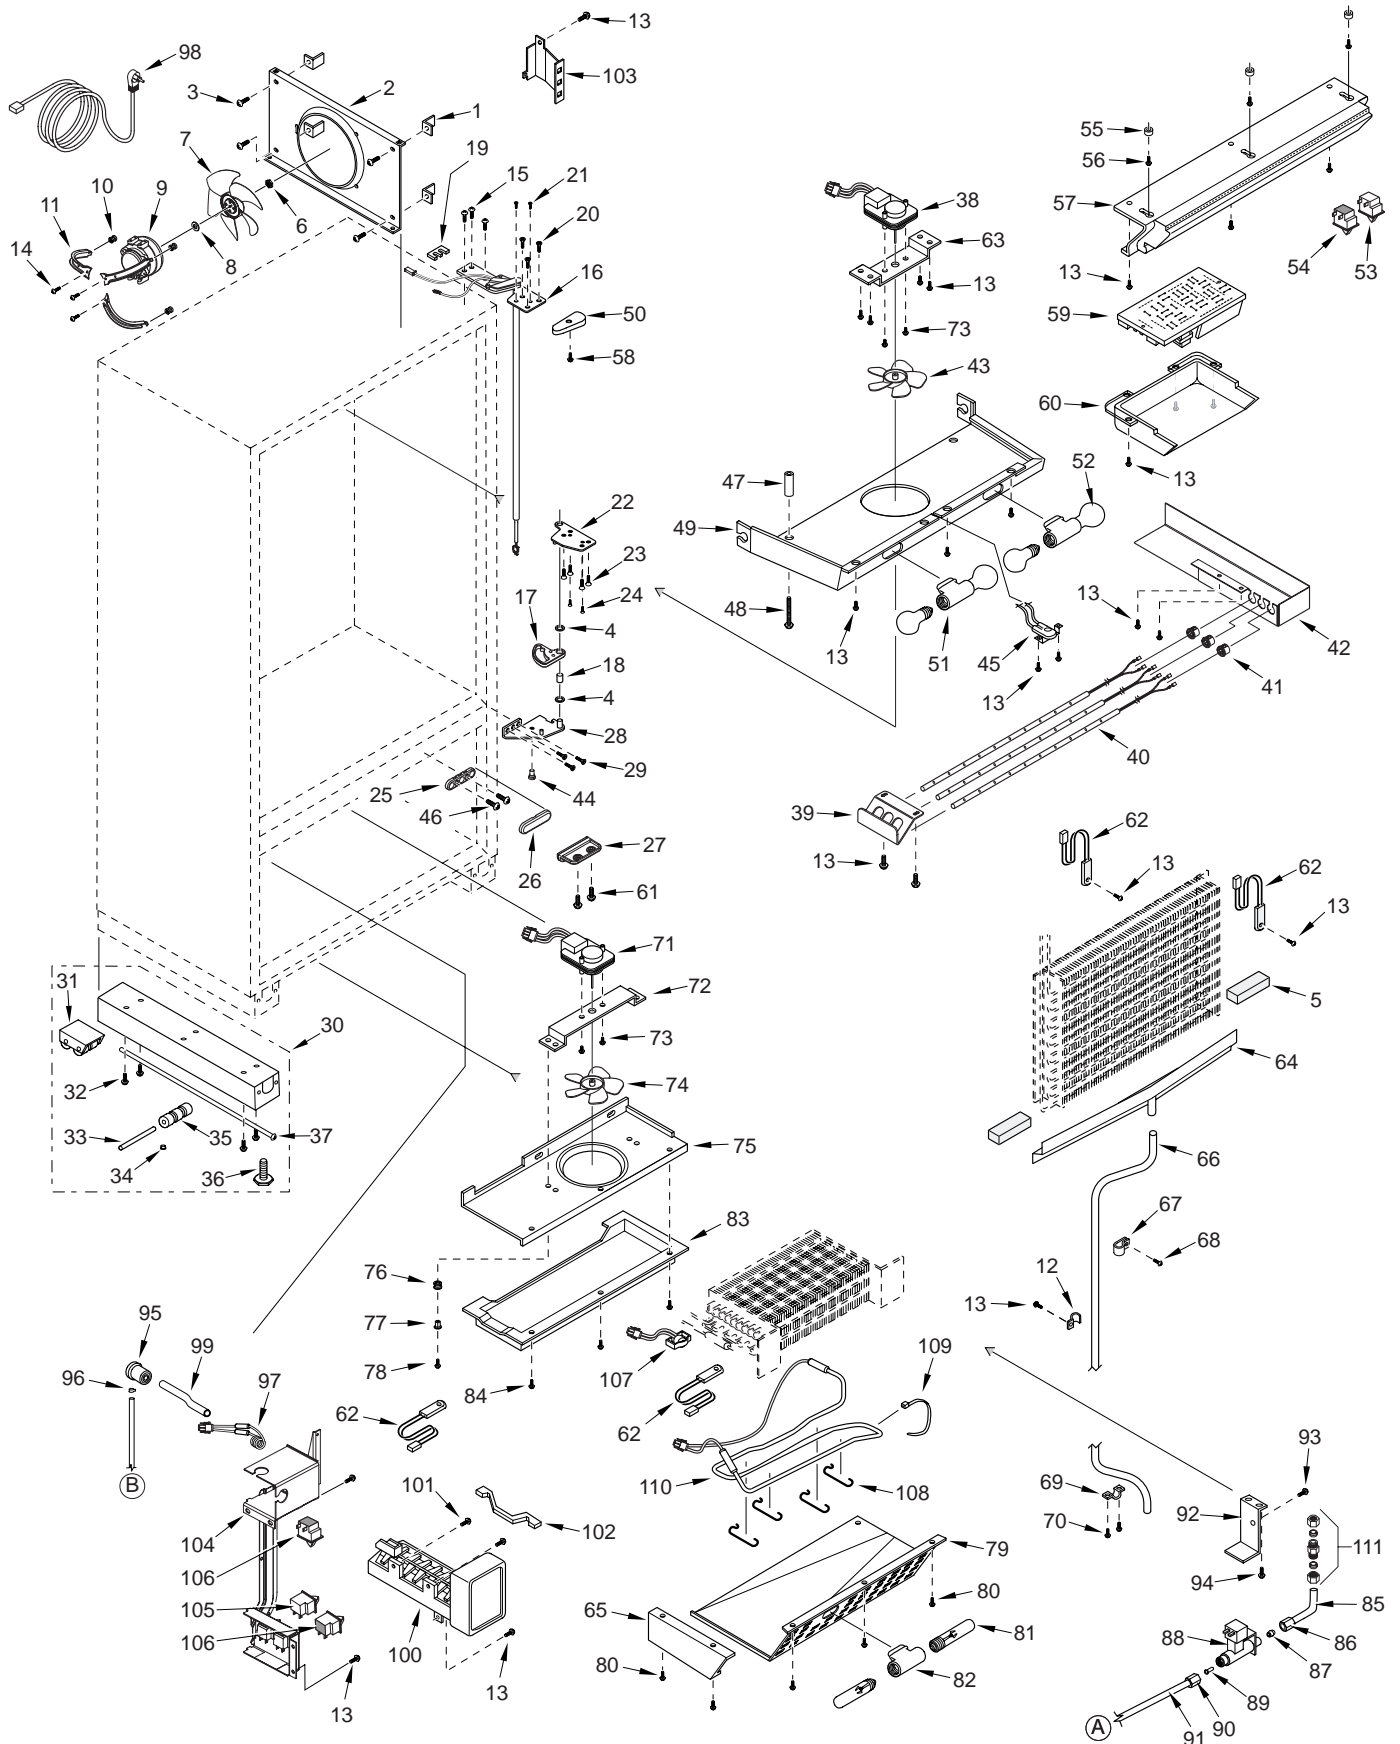

611G-3 MECHANICAL VIEW

611G-3 SEALED SYSTEM PARTS LIST

<u>Ref #</u>	<u>Part #</u>	<u>Description</u>
1	4202280	Compressor, (EMI60HER)
2	3112570	Electrical Assy, EGZS60 (For EGZ60 Comp)
	3111460	Relay, Emb 1351408 or 213514083 (For EMI60HER Comp)
	3111470	Overload, TI4TM757NFB (For EMI60HER Comp)
3	3112500	Capacitor, 12MF (For EGZ60)
4	3112420	Term Cvr Spring, EGZ80
5	4201880	Compressor, Refrig. (EMI30HER)
6	3112211	Electrical Assy, EMU30HSC Comp (For EMU30HSC Comp.)
	3111370	Relay, 1351400 (For EMI30HER Compressor)
	3111410	Overload, 4TM734LFB (For EMI30HER Compressor)
7	3112500	Capacitor, 12MF (For EMU30HSC Comp.)
8	3112270	Term Cvr Spring, DC51C
9	3014230	Filter-Drier, High Side
10	0168040	Drier Bracket
11	6201270	Screw, #8-18 x 5/8" PH PN SS-Gnd
12	7002007	Evap, Fre Svce
13	3011130	Freezer Accumulator
14	6200120	Screw, #10-12 x 1/2" Truss HD
15	3130630	Evaporator, Refrig.
16	6201270	Screw, #8-18 x 5/8" PH PN SS-Gnd
17	2600138	Drain Pan Heater Loop
18	3421410	Drain Pan Heater Loop Support
19	6200010	Screw, #10-12 x 3/4" Pan HD
20	6200010	Screw, #10-12 x 3/4" Pan HD
21	6150220	Nut, 5/16-18 Hex Zinc
22	6240050	Flat Washer, 5/16"
23	3150010	Rubber Grommet, Small, 5/8"
	3150170	Rubber Grommet, Large, 15/16"
24	6160030	Spacer, 5/16 x 7/16 x 5/8"
	6160070	Sleeve, 5/16 x 7/16 x 7/8"
25	4251350	Heat Exchanger, Freezer
26	7002008	Condenser, Dual Svce
27	4251570	Heat Exchanger, Refrigerator
28	6120170	Locking Cable Tie, Red, 11-1/2"
29	3014100	Suction Line Drier (Service Only)