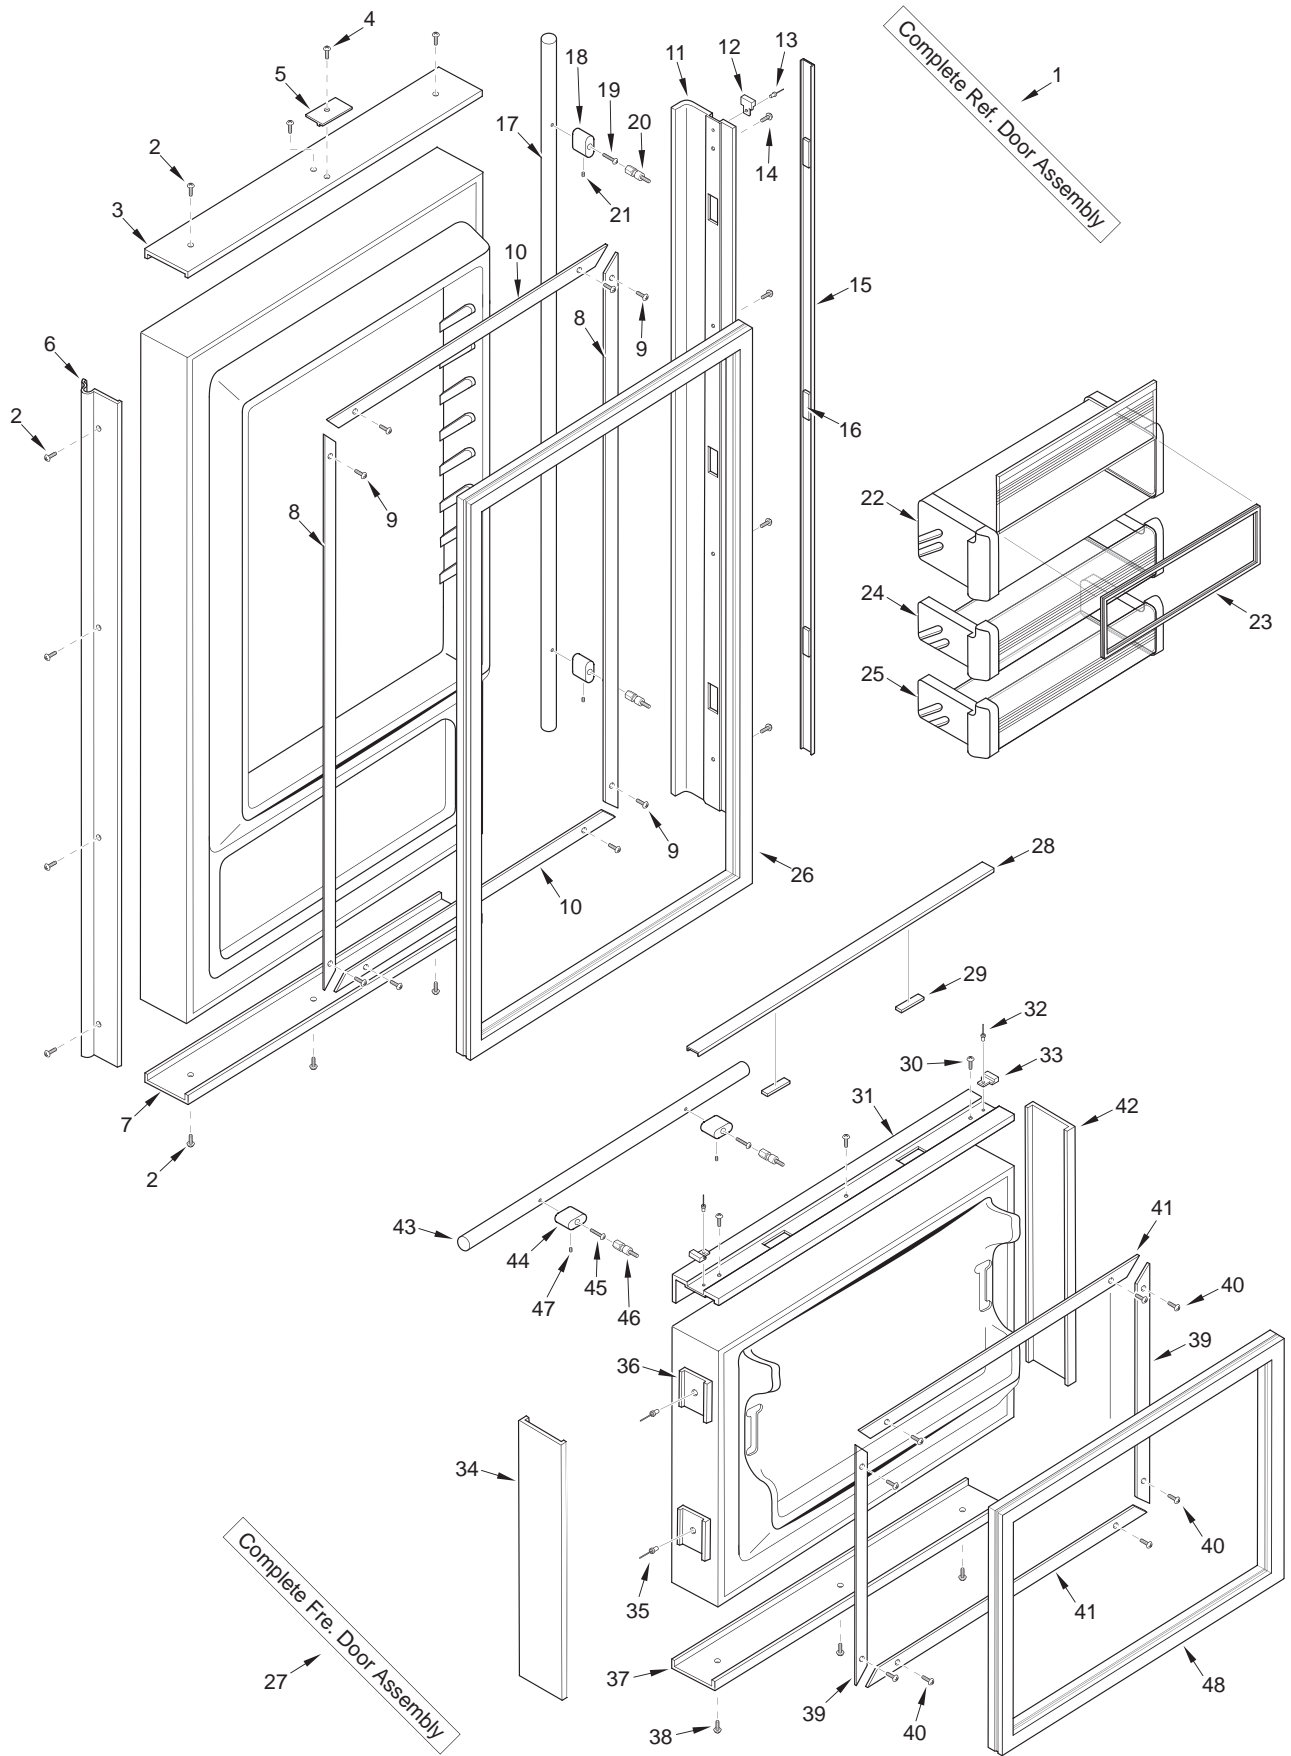

650-3 DOOR VIEW