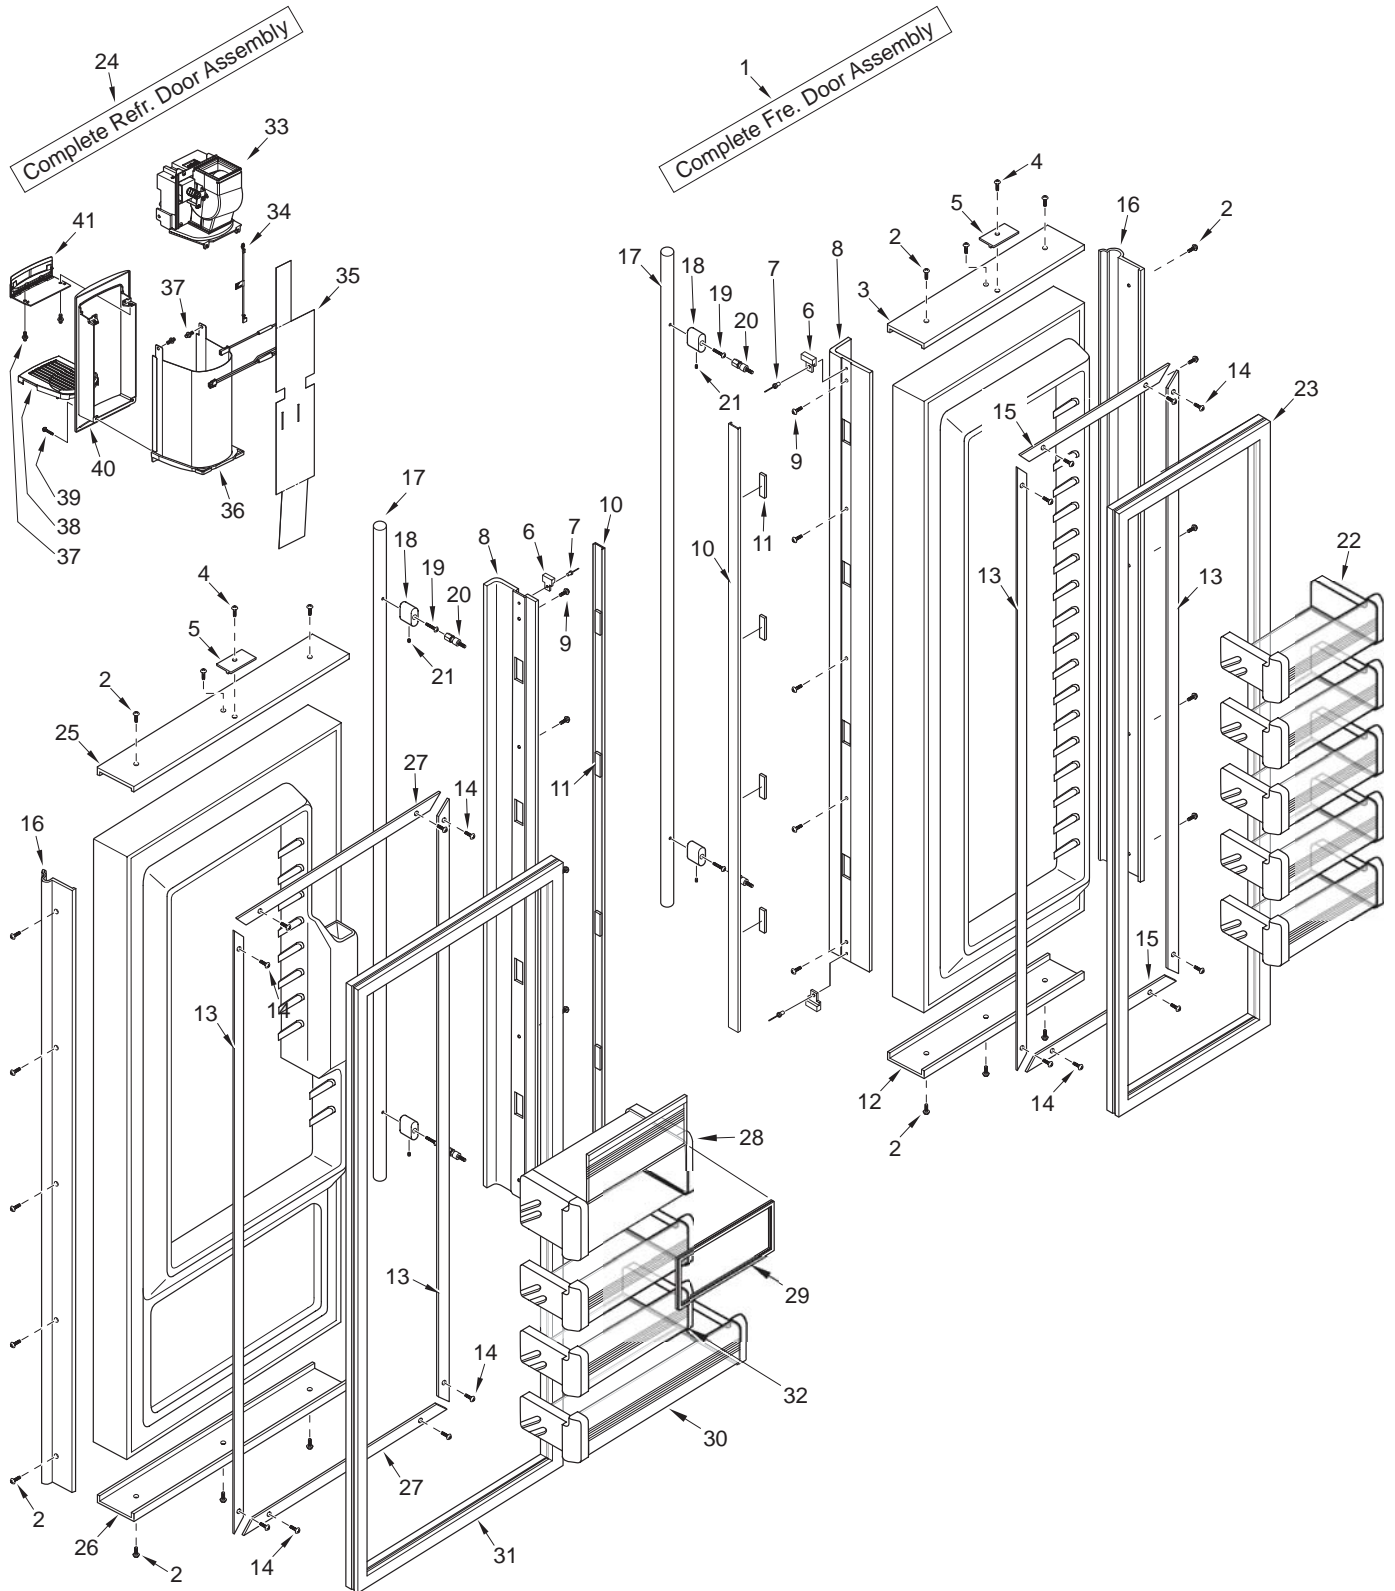

695-3 DOOR VIEW

695-2 COSMETIC PARTS LIST