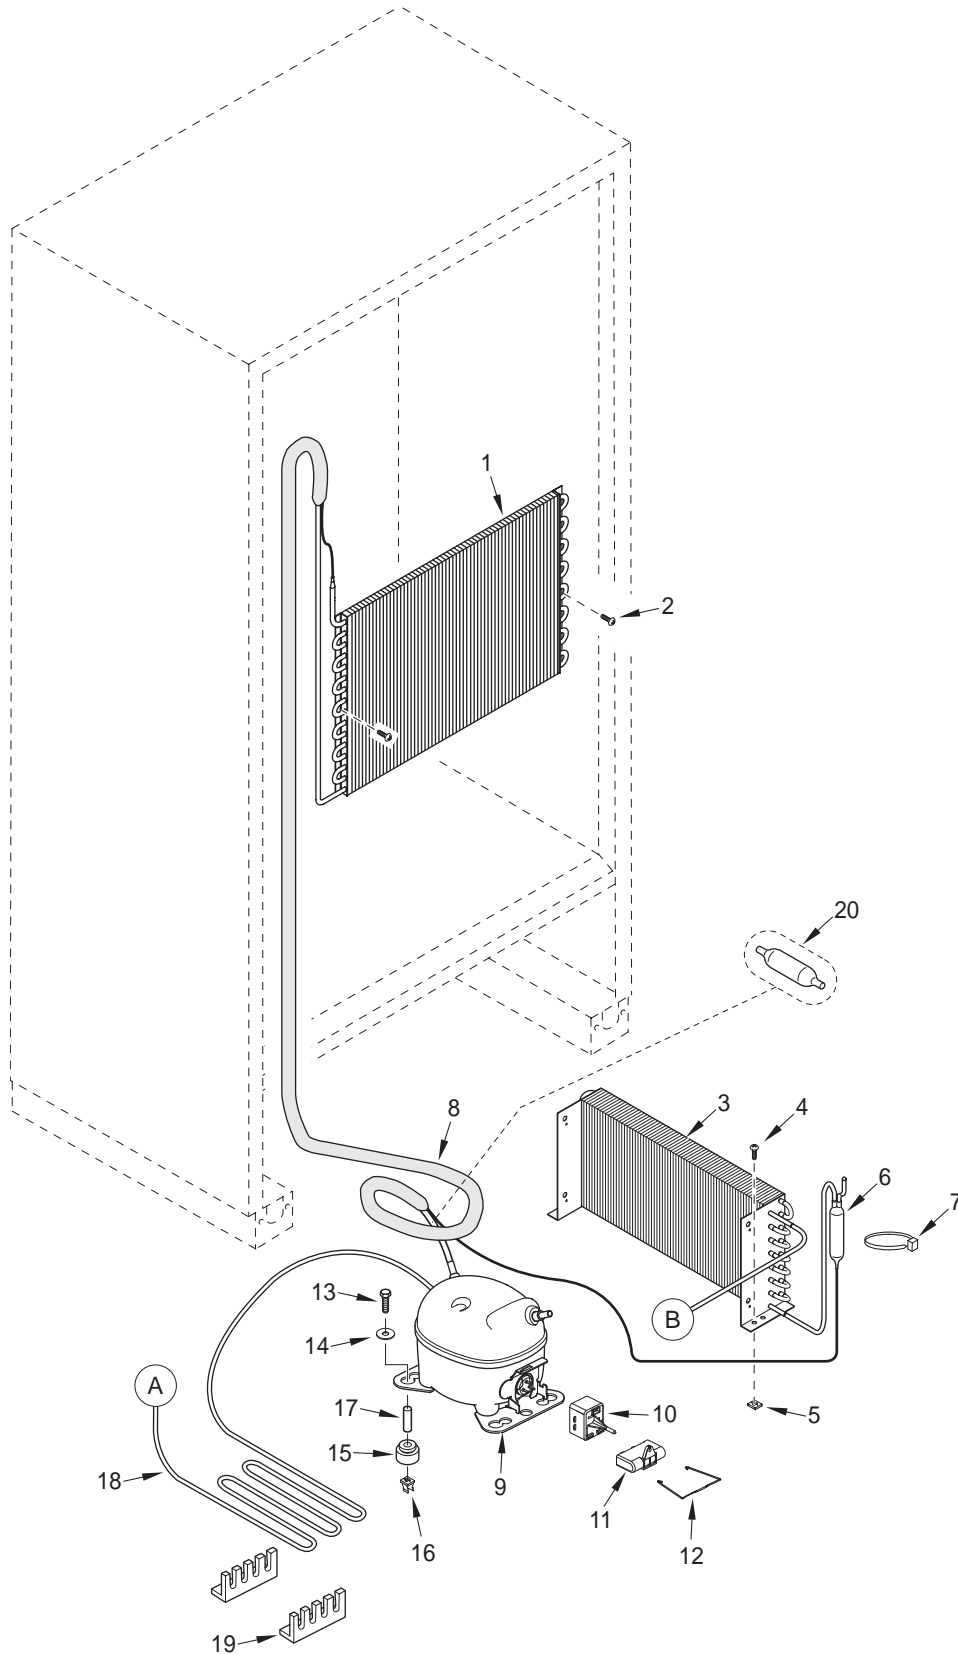

601RG-3 SEALED SYSTEM VIEW

601F-3 DOOR PARTS LIST

<u>Ref #</u>	<u>Part #</u>	<u>Description</u>
1	4132943	Door Assy, 601F-RH (Framed/Overlay)
	4132944	Door Assy, 601F-LH (Framed/Overlay)
	4134523	Door Assy, 601F/S-RH SS
	4134524	Door Assy, 601F/S-LH SS
	4135673	Door Assy, SRVC, 601F-RH, B
	4135674	Door Assy, SRVC, 601F-LH, B
	4135873	Door Assy, SRVC, 601F-RH, P
	4135874	Door Assy, SRVC, 601F-LH, P
NOTE: Door Assy's do NOT incl. hinges, handle or switch depressor.		
2	6200720	Screw, #8-18 x 1/2 Ph Truss Hd
	6200721	Screw, #8-18X1/2 Ph Low Prfl, B
3	2230608	Door Trim, Top LH
	2230609	Door Trim, Top RH
4	3413340	Handle/Trim End Cap
5	6180160	Rivet, Open End Blind, 1/8 X 3/16
6	4132230	Door Handle Assy (Framed)
	4132330	Handle-Side Door Trim (Overlay)
7	6201300	Tapping Screw, #8 x 1/2
8	4132370	Handle/Trim Molding Assy
9	3451140	Magnet, Trim Strip - 3"
10	2230606	Door Trim, Top RH or Bottom LH
	2230607	Door Trim, Top LH or Bottom RH
11	6200720	Screw, #8-18 x 1/2 Ph Truss Hd
	6200721	Screw, #8-18X1/2 Ph Low Prfl, B
12	0185180	Depressor, Door Switch-Silver
	3421990	Depressor, Switch (Black)
13	6201300	Tapping Screw, #8 x 1/2
14	3420250	Gasket Retainer, Side, 57.875
15	6200410	Screw, #8 x 1/2 Slot Head Hex
16	3420220	Gasket Retainer, 33.312
17	3511310	Door Trim, Hinge Side - Mitered Corner
	3511410	Door Trim, Hinge Side - (SS Model)
	3512221	Trim, Door Hinge Side-Carbon
	3512222	Trim, Door Hinge Side-Platinum
18	4133690	Handle Assy, SS OBR Standoffs (Incl. Stand-offs)
	4133691	Handle Assy,OBR Standoff,B (Incl. Stand-offs)
	4133692	Handle Assy,OBR Standoff,P (Incl. Stand-offs)
19	3512150	Standoff, SS Oval, Door
	3512151	Standoff,Oval,B
	3512152	Standoff,Oval,P
20	6110540	Bolt, #10-24 x 1/2 Flat Socket HD
21	3511520	Handle Mounting Stud
22	6110730	Set Screw #10-32 x 1/4 SS Cone
23	4330480	Door Shelf Assy
24	3212100	Door Gasket