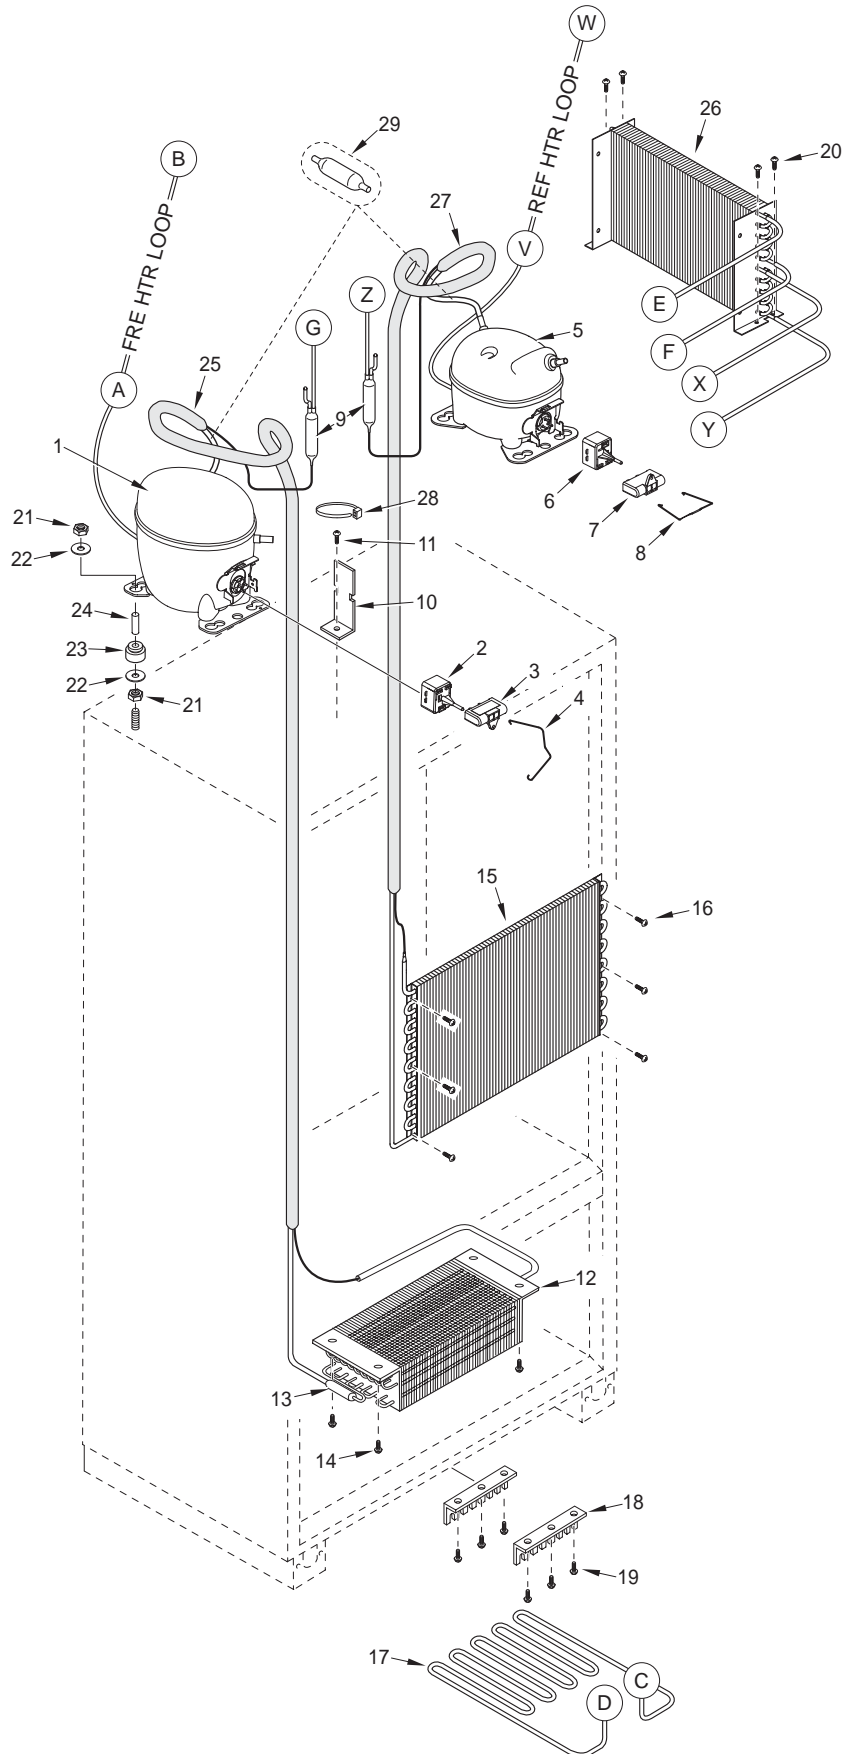

611G-3 SEALED SYSTEM VIEW

632-3 DOOR PARTS LIST

Ref #	Part #	Description	Ref #	Part #	Description
1	4132905	Freezer Door Assy, Frame/Overlay	17	4133730	Handle Assy, SS OBR Standoffs (Incl. Stand-offs)
	4134565	Door Assy, SRVC, 632 Fre, SS		4133731	Handle Assy, OBR Standoff, B (Incl. Stand-offs)
	4135711	Door Assy, SRVC, 632 Fre, B		4133732	Handle Assy, OBR Standoff, P (Incl. Stand-offs)
	4135911	Door Assy, SRVC, 632 Fre, P			
NOTE: Door Assy's do NOT incl. hinges or handles.					
2	6200720	Screw, #8-18 x 1/2 PH Truss HD	18	3512150	Standoff, SS Oval
	6200721	Screw, #8-18X1/2 Ph Low Prfl, B		3512151	Standoff, Oval, B
3	2230603	Door Trim, Top; Freezer		3512152	Standoff, Oval, P
4	6200720	Screw, #8-18 x 1/2 PH Truss HD	19	6110540	Bolt, #10-24 x 1/2 Flat Socket HD
	6200721	Screw, #8-18X1/2 Ph Low Prfl, B	20	3511520	Handle Mounting Stud
5	4200940	Switch Depressor (Includes Screw)	21	6110730	Set Screw #10-32 X 1/4 SS Cone
	3421381	Depressor, Switch, B (Screw not Incl.)	22	4330660	Fre Door Shelf Assy
6	3413340	Handle/Trim End Cap	23	3212090	Door Gasket, Fre
7	6180160	Rivet, Open End Blind, 1/8 x 3/16	24	4132935	Refrigerator Door Assy, Frame/Overlay
8	4132220	Door Handle Assembly (Framed)		4134555	Refrigerator Door Assy, SS
	4132320	Handle-Side Door Trim (Overlay)		4135701	Door Assy, SRVC, 632 Ref, B
9	6201300	Tapping Screw, #8 x 1/2		4135901	Door Assy, SRVC, 632 Ref, P
10	4131860	Handle/Trim Molding Assy	25	2230601	Door Trim, Top; Refrigerator
11	3451140	Magnet, Trim Strip - 3"	26	2230602	Door Trim, Bottom; Refrigerator
12	2230604	Door Trim, Bottom; Freezer	27	3420200	Gasket Retainer, 27.062"
13	3420260	Gasket Retainer, 66.875"	28	4330450	Dairy Compartment Assy
14	6200410	Screw, #8 x 1/2 Slot Head Hex	29	3211830	Dairy Compartment Gasket
15	3420140	Gasket Retainer, 16.125"	30	4330470	Refrig. Door Shelf Assy
16	3511130	Door Trim, Hinge Side - (SS Model)		4330520	Gallon Door Shelf Assy (Sales Acc.)
	3511131	Door Trim, Hinge Side - Mitered Corner	31	3212110	Door Gasket, Refrigerator
	3512241	Trim, Door Hinge Side - Carbon			
	3512242	Trim, Door Hinge Side - Platinum