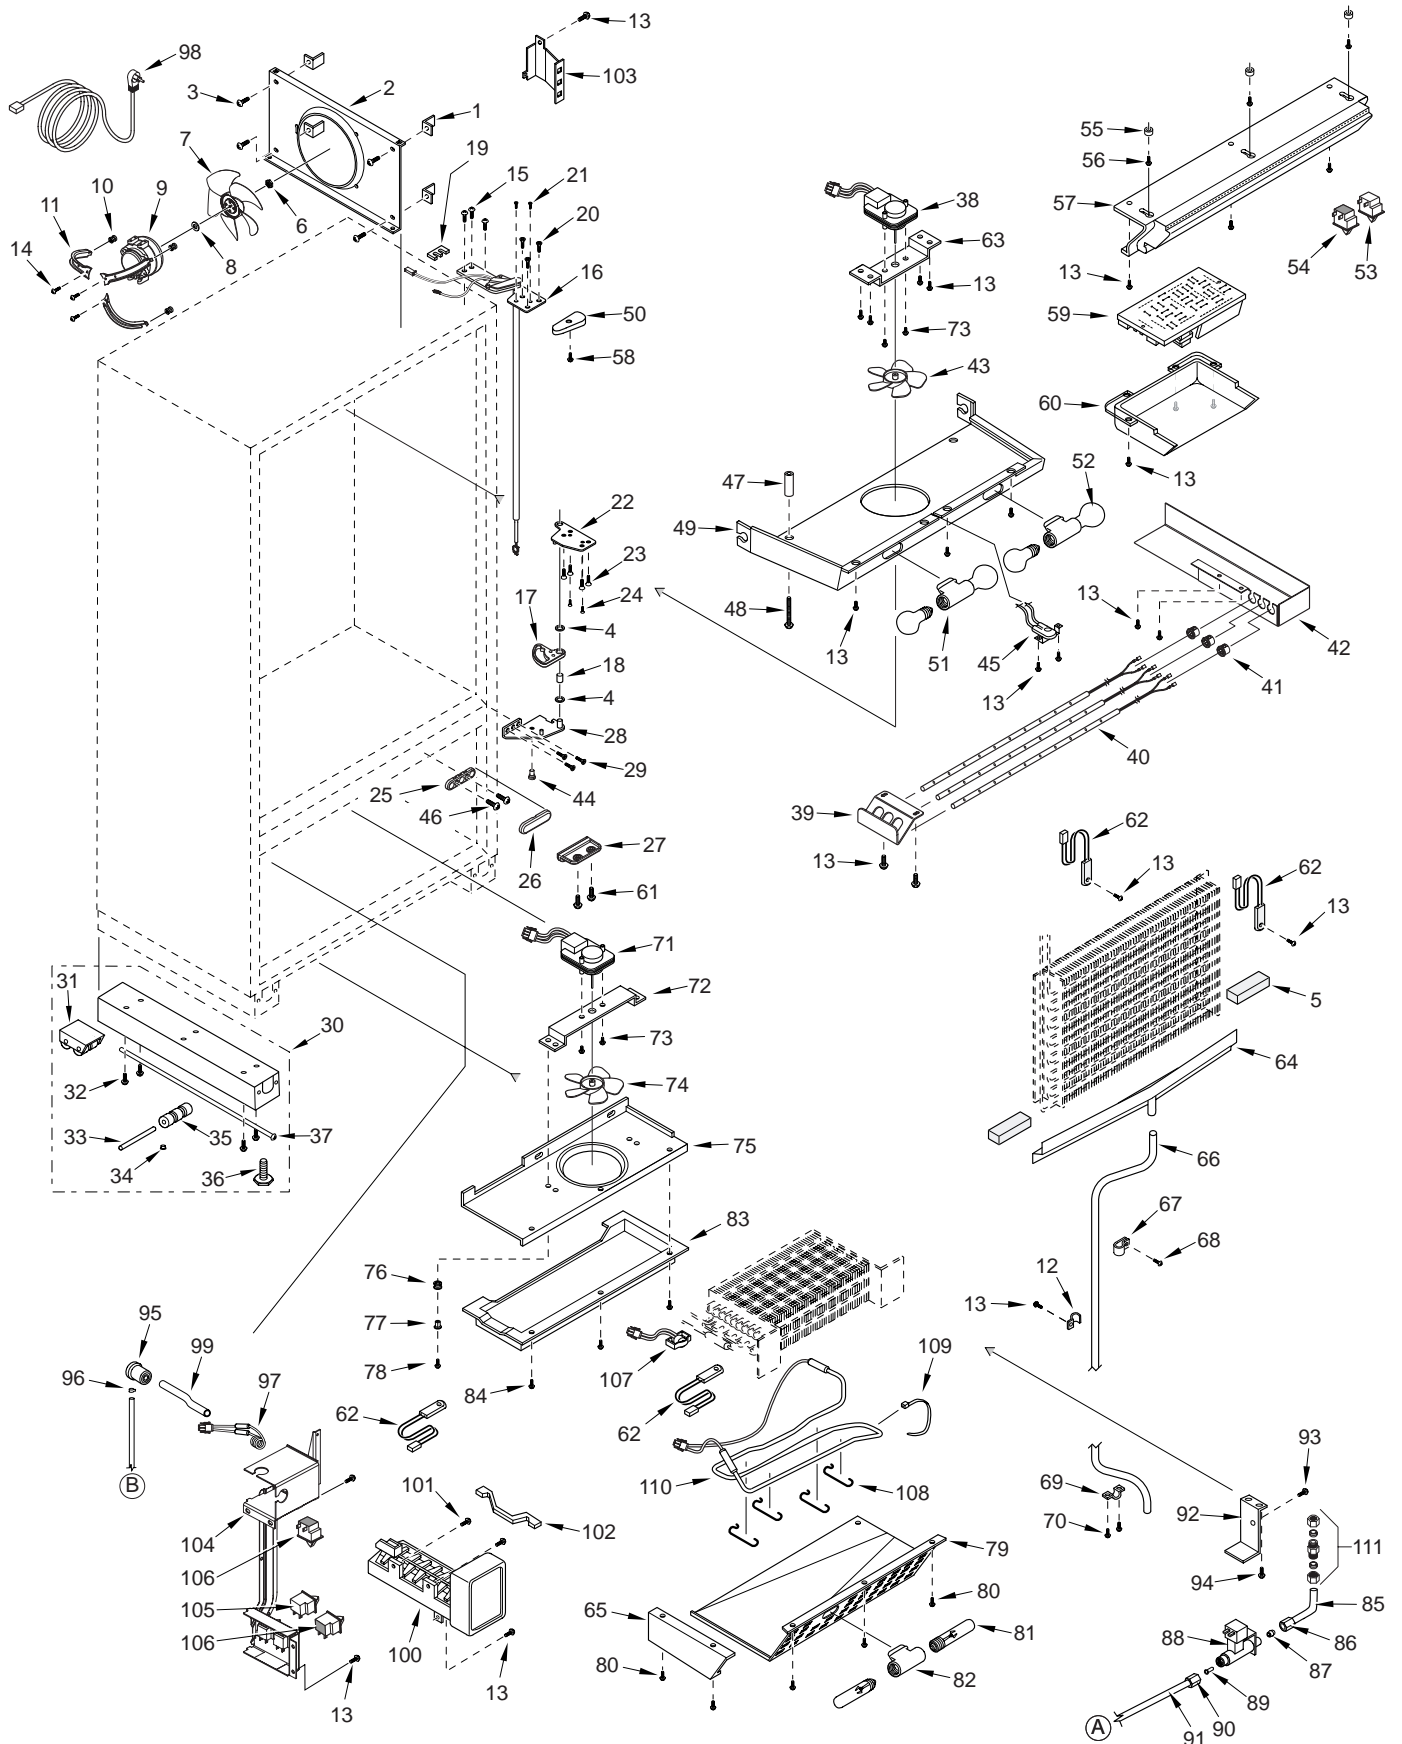

650G-3 MECHANICAL VIEW

650G-3 SEALED SYSTEM PARTS LIST

<u>Ref #</u>	<u>Part #</u>	<u>Description</u>
1	4202280	Compressor, (EMI60HER)
2	3112570	Electrical Assy, EGZS60 (For EGZ60 Comp)
	3111460	Relay, Emb 1351408 or 213514083 (For EMI60HER Comp)
	3111470	Overload, TI4TM757NFB (For EMI60HER Comp)
3	3112500	Capacitor, 12MF (For EGZ60 Comp)
4	3112420	Term Cvr Spring, EGZ80
5	4201880	Compressor, Refrig. (EMI30HER)
6	3112211	Electrical Assy, EMU30HSC Comp (For EMU30HSC Comp.)
	3111370	Relay, 1351400 (For EMI30HER Compressor)
	3111410	Overload, 4TM734LFB (For EMI30HER Compressor)
7	3112500	Capacitor, 12MF (For EMU30HSC Comp.)
8	3112270	Term Cvr Spring, DC51C
9	3014230	Filter-Drier, High Side
10	0168040	Drier Bracket
11	6201270	Screw, #8-18 x 5/8" PH PN SS-Gnd
12	7002004	Evap, Fre Svce
13	3011130	Freezer Accumulator
14	6200120	Screw, #10-12 x 1/2" Truss HD
15	3130630	Evaporator, Refrig.
16	6201270	Screw, #8-18 x 5/8" PH PN SS-Gnd
17	2600138	Drain Pan Heater Loop
18	3421410	Drain Pan Heater Loop Support
19	6200010	Screw, #10-12 x 3/4" Pan HD
20	6200010	Screw, #10-12 x 3/4" Pan HD
21	6150220	Nut, 5/16-18 Hex Zinc
22	6240050	Flat Washer, 5/16"
23	3150010	Rubber Grommet, Small, 5/8"
	3150170	Rubber Grommet, Large, 15/16"
24	6160030	Spacer, 5/16 x 7/16 x 5/8"
	6160070	Sleeve, 5/16 x 7/16 x 7/8"
25	4251270	Heat Exchanger, Freezer
26	7002008	Condenser, Dual Svce
27	4251640	Heat Exchanger, Refrigerator
28	6120170	Locking Cable Tie, Red, 11-1/2"
29	3014100	Suction Line Drier (Service Only)