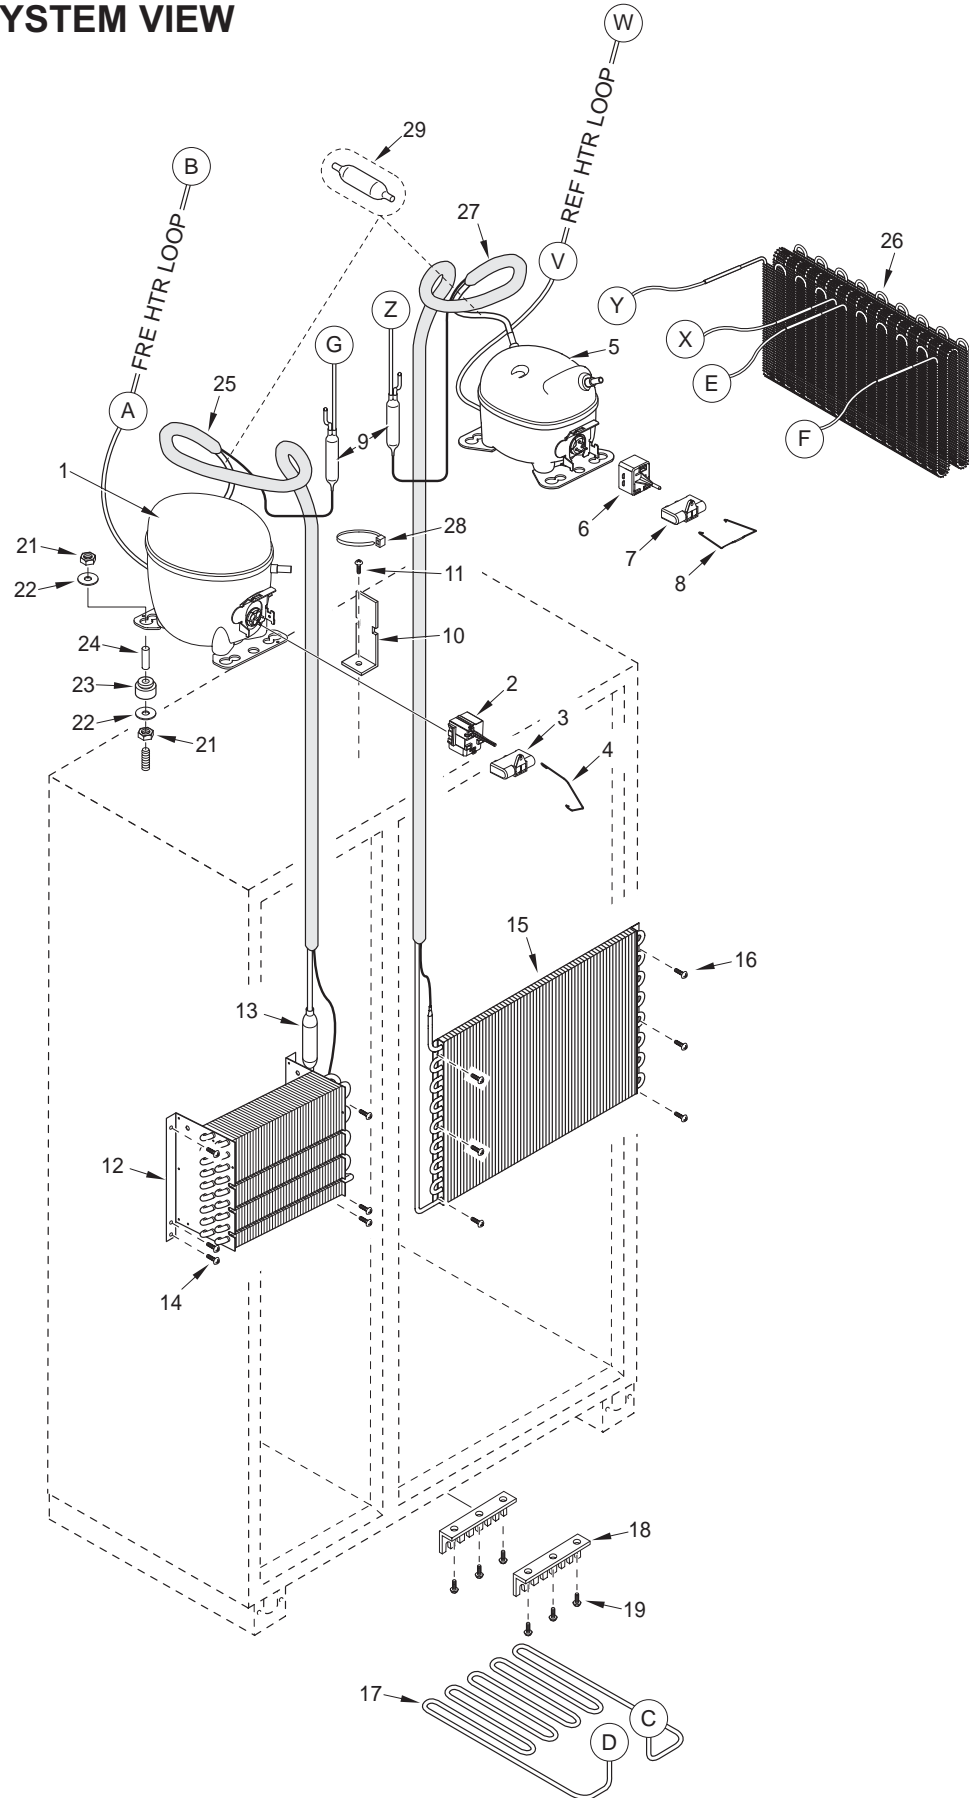

661-3 SEALED SYSTEM VIEW

685-3 DOOR PARTS LIST

Ref #	Part #	Description	Ref #	Part #	Description
1	4133175	Freezer Door Assy, Frame/Overlay	22	4330650	Fre Door Shelf Assy
	4133235	Fre Door Assy, SS	23	3212190	Door Gasket, Fre
NOTE:	Freezer door assy's do NOT incl. hinges or handle.		24	4135131	Door Assy, SRVC Ref 685 Frmd/Olay
2	6200720	Screw, #8-18 x 1/2 PH Truss HD		4135145	Door Assy, SRVC Ref 685 Stainless Steel
3	2230617	Door Trim, Top; Freezer	NOTE:	Refrig. Door Assy's incl. top hinge assy & dispenser assy; Do NOT incl. bot hinge, handle, bezel or grille.	
4	6200720	Screw, #8-18 x 1/2 PH Truss HD	25	2230615	Door Trim, Top; Refrigerator
5	4200940	Switch Depressor (Includes Screw)	26	2230616	Door Trim, Bottom; Refrigerator
6	3413340	Handle/Trim End Cap	27	3421620	Gasket Retainer, 23.125"
7	6180160	Rivet, Open End Blind, 1/8" X 3/16"	28	4330620	Dairy Compartment Assembly
8	4132220	Door Handle Assembly (Framed)	29	3211910	Dairy Compartment Gasket
	4132320	Handle-Side Door Trim (Overlay)	30	4330550	Refrig. Door Shelf Assembly (Regular)
9	6201300	Tapping Screw, #8 x 1/2"		4330540	Gallon Door Shelf Assy (Sales Acc.)
10	4131860	Handle/Trim Molding Assembly	31	3212180	Door Gasket, Refrigerator
11	3451140	Magnet, Trim Strip - 3"	32	4330630	Upper Refrig. Door Shelf Assembly
12	2230618	Door Trim, Bottom; Freezer	33	4204560	Pckg, 685/695 Non-Delay Dispenser
13	3420260	Gasket Retainer, 66.875"	34	3021480	Wiring Harness, Ground
14	6200410	Screw, #8 x 1/2" Slot Head Hex	35	3070390	Heater, Glasswell
15	3421610	Gasket Retainer, 13.813"	36	4204294	PCKG, Glasswell Liner/Sump
16	3511131	Door Trim, Hinge Side - Mitered Corner	37	6180330	Rivet, Plastic 1/4 DIA
	3511130	Door Trim, Hinge Side - (SS Model)	38	3414250	Grille, Glasswell
17	4133730	Handle Assy, SS OBR Standoffs	39	6201630	Screw, #8-16 X 1 SS (SS Units)
18	3512150	Standoff, SS Oval		6201640	Screw, #8-16 X 1-1/2 SS (Frmd/Olay)
19	6110720	Bolt #10-24X1/2 Socket HD Cap	40	4204293	PCKG, Dispenser Bezel/S
20	3511520	Handle Mounting Stud	41	4204292	PCKG, Dispenser Control Panel
21	6110730	Set Screw #10-32 X 1/4 SS Cone