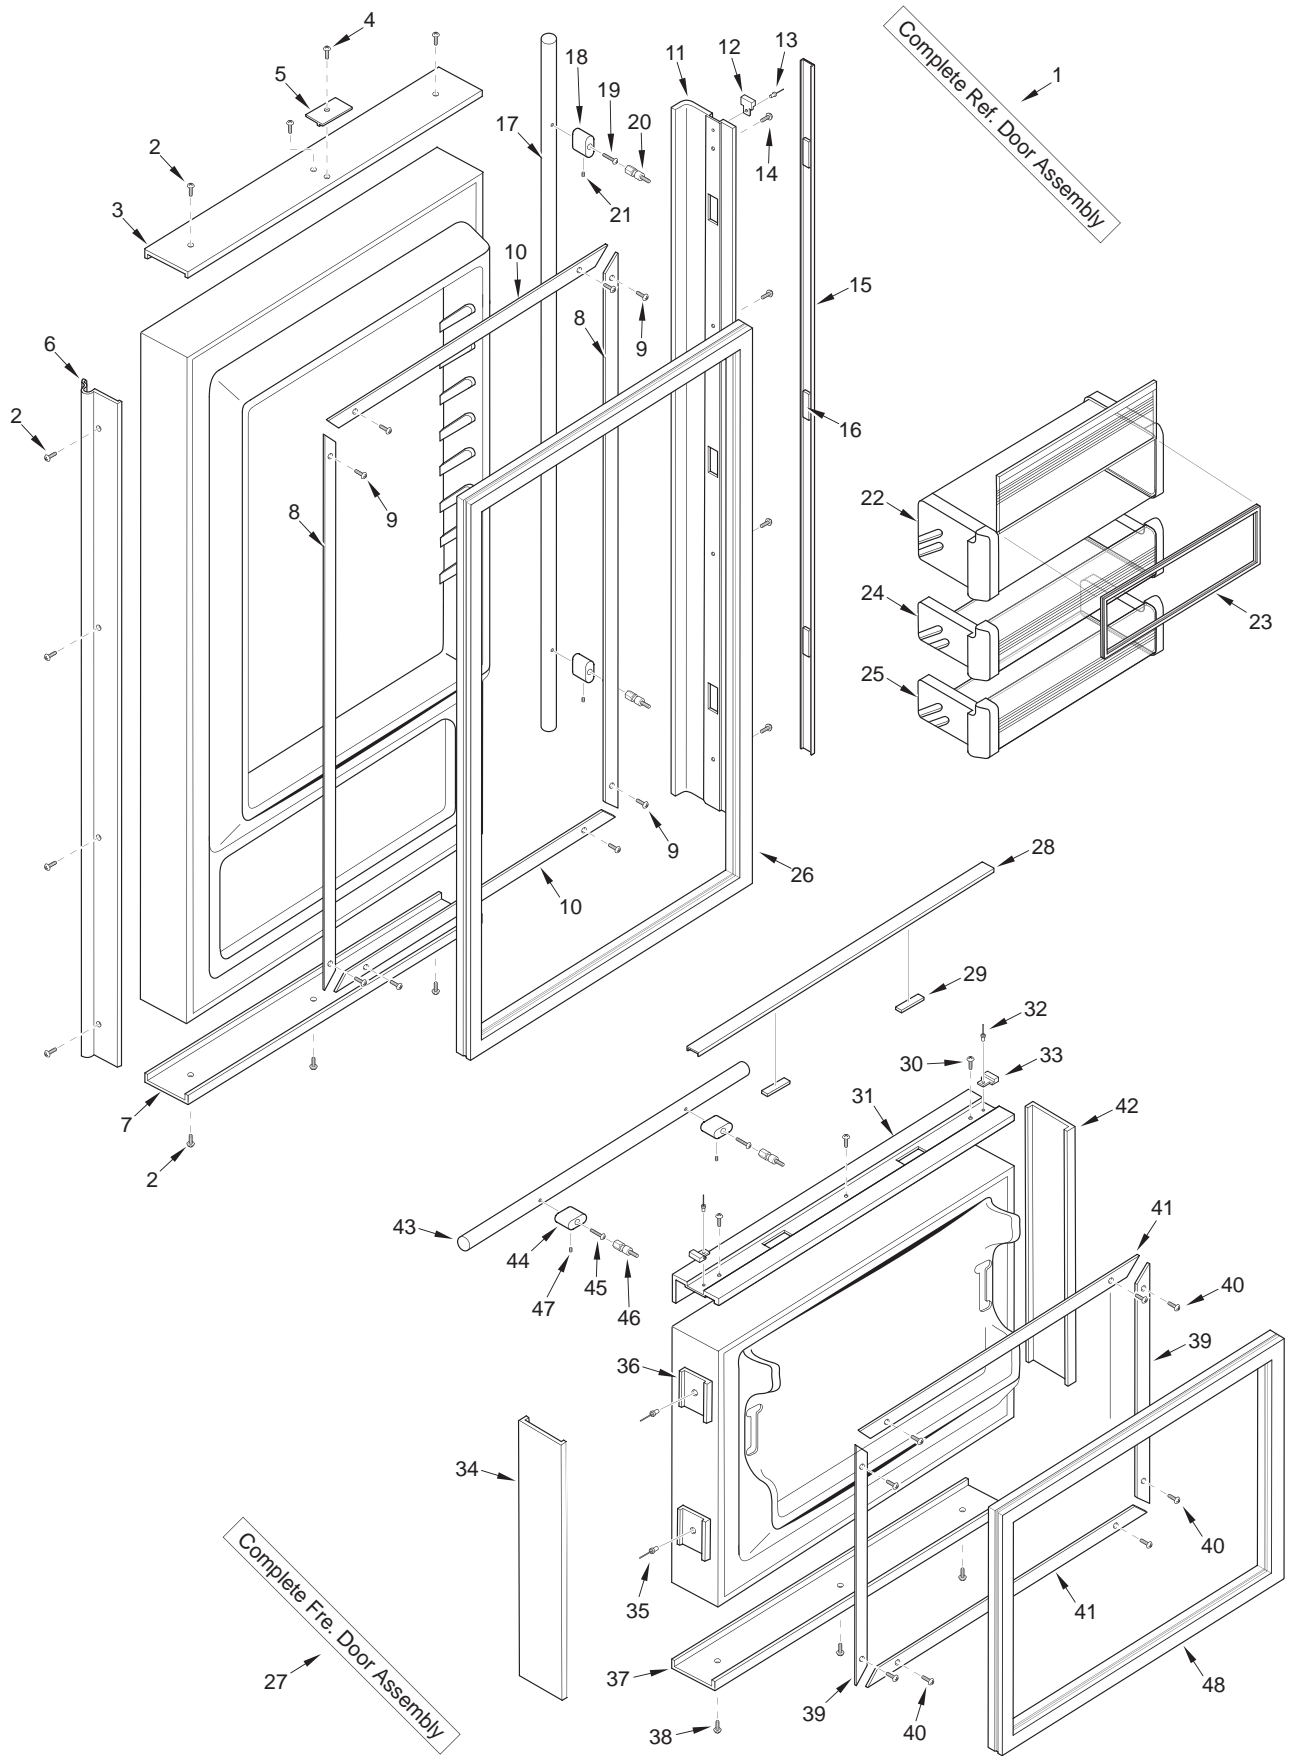

611-3 DOOR VIEW