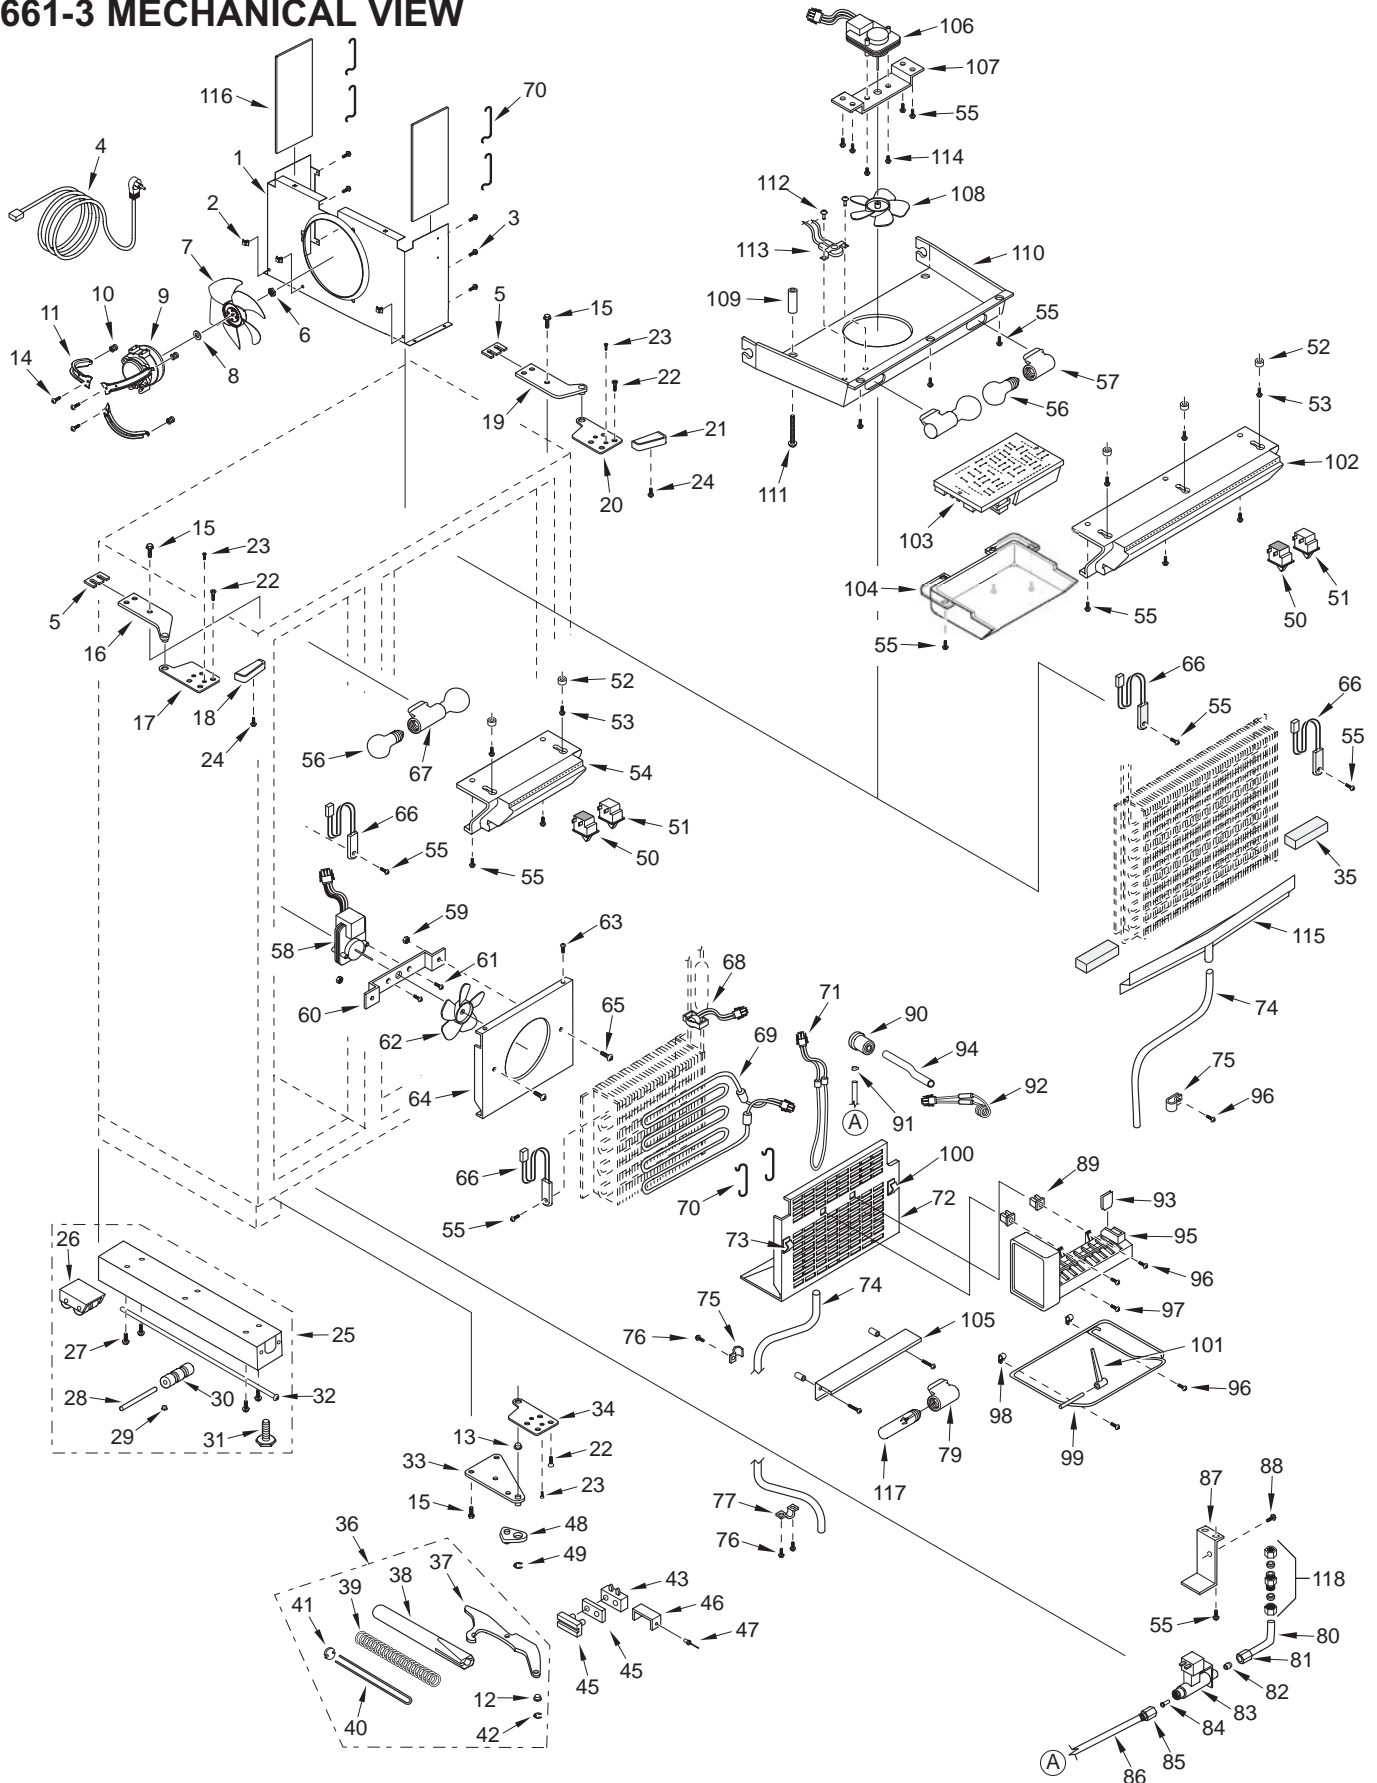

661-3 MECHANICAL VIEW

661-3 SEALED SYSTEM PARTS LIST

<u>Ref #</u>	<u>Part #</u>	<u>Description</u>
1	7002026	Compressor Assy, EGX80HLC Svce (EGX80HLC)
2	7001473	Electricals, EGX80HLC (For EGX80HLC Comp.)
3	3112500	Capacitor, 12MF (For EGX80HLC Comp.)
4	3112420	Term Cvr Spring, EGZ8
5	4201880	Compressor, Refrig. (EMI30HER)
6	3112211	Electrical Assy, EMU30HSC Comp (For EMU30HSC Comp.)
	3111370	Relay, 1351400 (For EMI30HER Compressor)
	3111410	Overload, 4TM734LFB (For EMI30HER Compressor)
7	3112500	Capacitor, 12MF (For EMU30HSC Comp.)
8	3112270	Term Cvr Spring, DC51C
9	3014230	Filter-Drier, High Side
10	0168040	Drier Bracket
11	6201270	Screw, #8-18 x 5/8" PH PN SS-Gnd
12	7002025	Evap, Fre Svce
13	3011130	Freezer Accumulator
14	6200120	Screw, #10-12 x 1/2" Truss HD
15	3130640	Evaporator, Refrig.
16	6201270	Screw, #8-18 x 5/8" PH PN SS-Gnd
17	2600138	Drain Pan Heater Loop
18	3421410	Drain Pan Heater Loop Support
19	6200010	Screw, #10-12 x 3/4" Pan HD
20	NA	
21	6150220	Nut, 5/16-18 Hex Zinc
22	6240050	Flat Washer, 5/16"
23	3150010	Rubber Grommet, Small, 5/8"
	3150170	Rubber Grommet, Large, 15/16"
24	6160030	Spacer, 5/16 x 7/16 x 5/8"
	6160070	Sleeve, 5/16 x 7/16 x 7/8"
25	4251690	Heat Exchanger, Freezer
26	3120420	Condenser, Wire on Tube
27	4251600	Heat Exchanger, Refrigerator
28	6120170	Locking Cable Tie, Red, 11-1/2"
29	3014100	Suction Line Drier (Service Only)