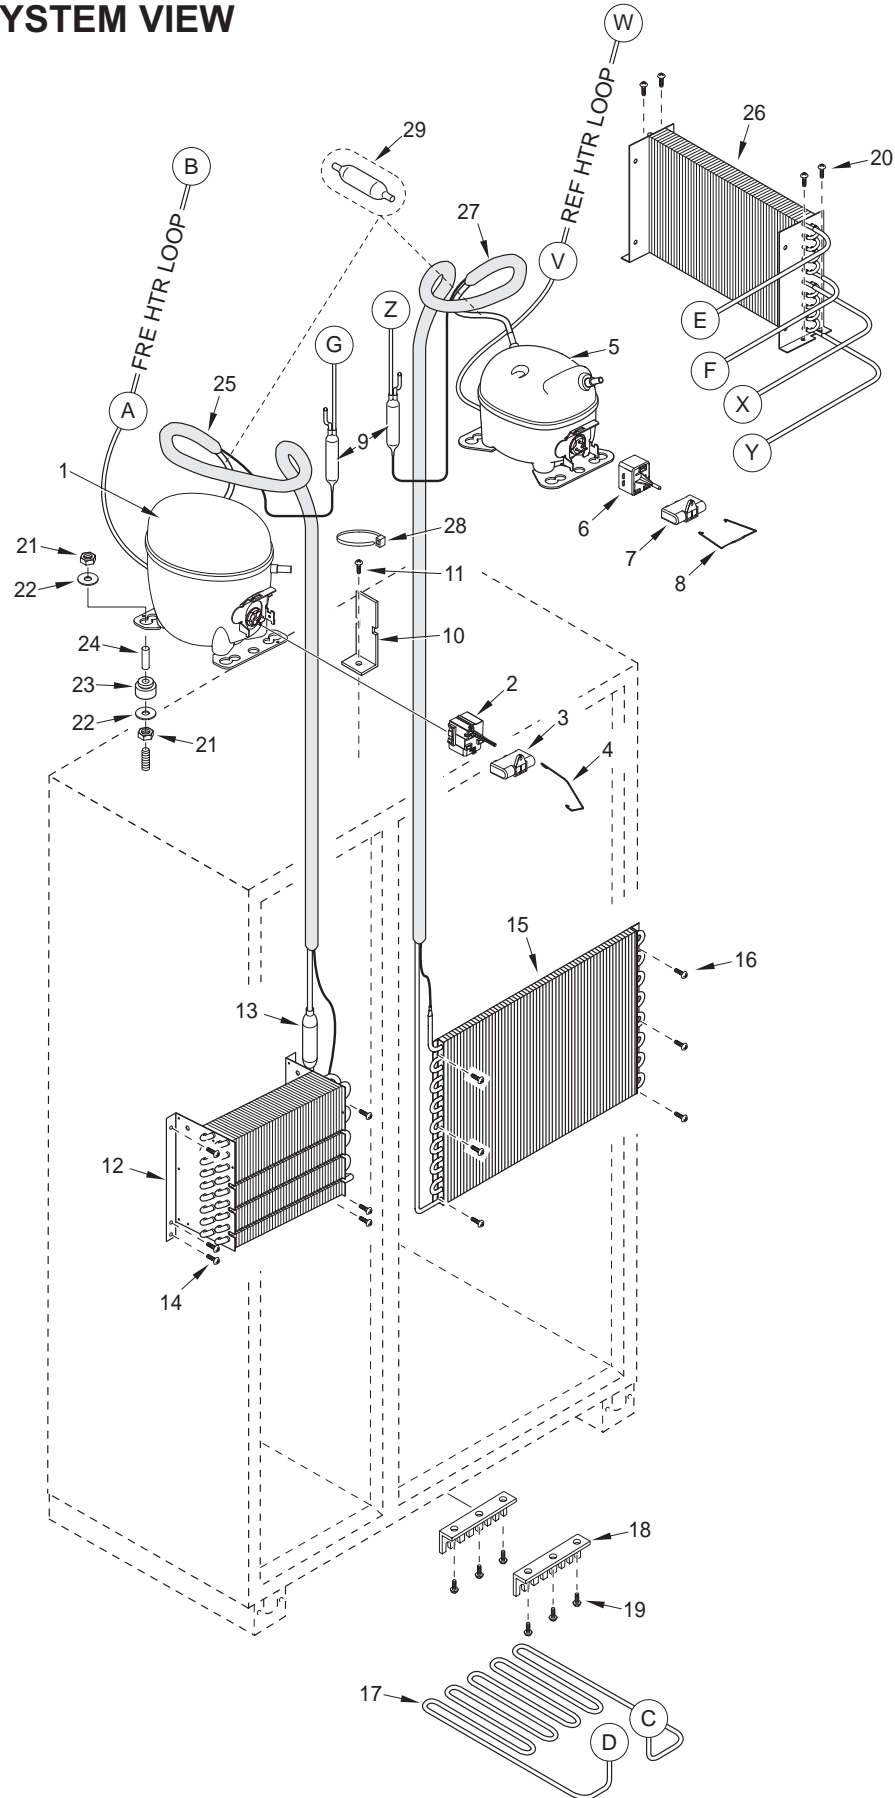

642-3 SEALED SYSTEM PARTS LIST

<u>Ref #</u>	<u>Part #</u>	<u>Description</u>
1	4202280	Compressor, (EMI60HER)
2	7001485	Electricals, EGX60HLC (For EGX60HLC Comp)
	3111460	Relay, Emb 1351408 or 213514083 (For EMI60HER Comp)
	3111470	Overload, TI4TM757NFB (For EMI60HER Comp)
3	3112500	Capacitor, 12MF (For EGX60HLC Comp)
4	3112420	Term Cvr Spring, EGZ80
5	4201880	Compressor, Refrig. (EMI30HER)
6	3112212	Electrical Assy, EMT30HSC Comp (For EMT30HSC Comp.)
	3111370	Relay, 1351400 (For EMI30HER Compressor)
	3111410	Overload, 4TM734LFB (For EMI30HER Compressor)
7	3112500	Capacitor, 12MF (For EMT30HSC Comp.)
8	3112270	Term Cvr Spring, DC51C
9	3014230	Filter-Drier, High Side
10	0168040	Drier Bracket
11	6201270	Screw, #8-18 x 5/8" PH PN SS-Gnd
12	7002246	Evap, Fre Svce
13	3011130	Freezer Accumulator
14	6200120	Screw, #10-12 x 1/2" Truss HD
15	3130630	Evaporator, Refrig.
16	6201270	Screw, #8-18 x 5/8" PH PN SS-Gnd
17	2600138	Drain Pan Heater Loop
18	3421410	Drain Pan Heater Loop Support
19	6200010	Screw, #10-12 x 3/4" Pan HD
20	6200010	Screw, #10-12 x 3/4" Pan HD
21	6150220	Nut, 5/16-18 Hex Zinc
22	6240050	Flat Washer, 5/16"
23	3150010	Rubber Grommet, Small, 5/8"
	3150170	Rubber Grommet, Large, 15/16"
24	6160030	Spacer, 5/16 x 7/16 x 5/8"
	6160070	Sleeve, 5/16 x 7/16 x 7/8"
25	4251400	Heat Exchanger, Freezer
26	7002245	Condenser, Dual Svce
27	4251610	Heat Exchanger, Refrigerator
28	6120170	Locking Cable Tie, Red, 11-1/2"
29	3014100	Suction Line Drier (Service Only)

642-3 SEALED SYSTEM VIEW