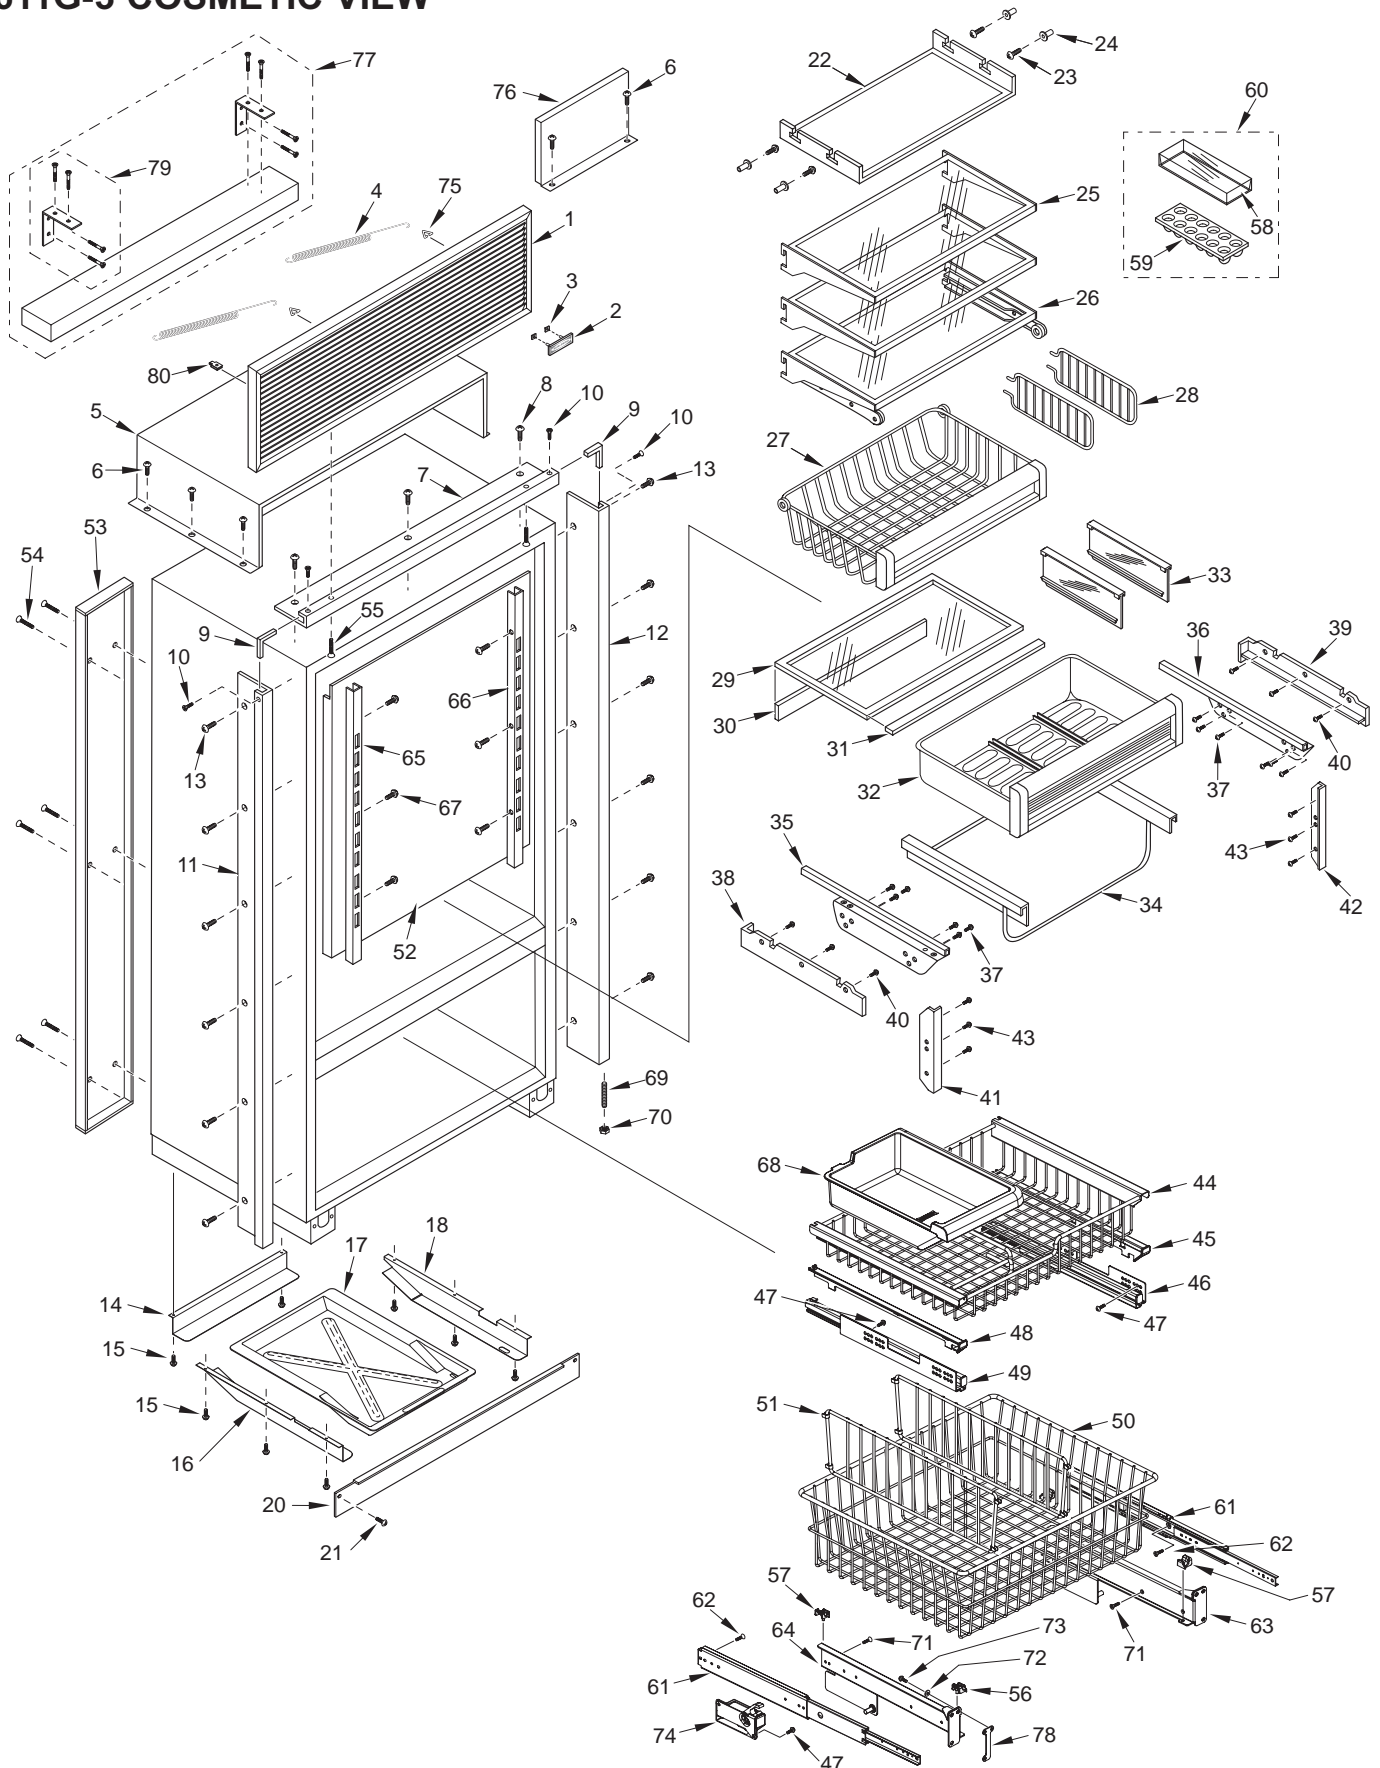

611G-3 COSMETIC VIEW

611G-3 MECHANICAL PARTS LIST