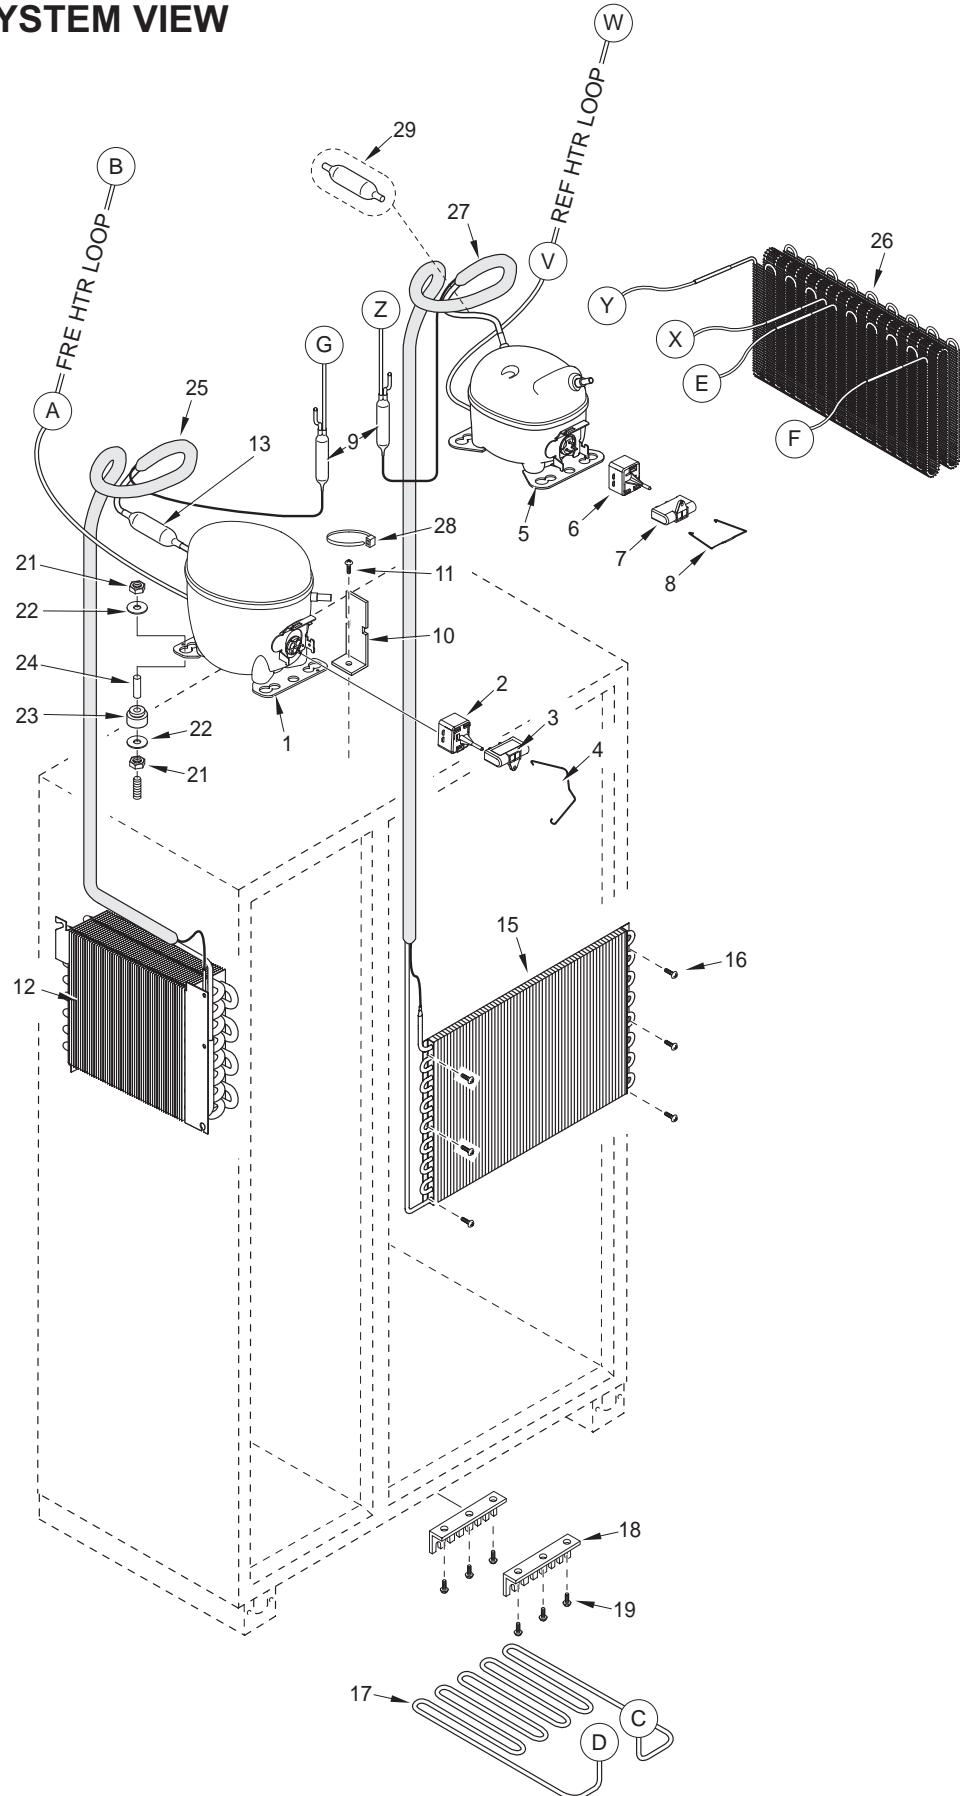

695-2 SEALED SYSTEM VIEW

ICEMAKER PARTS LIST

<u>Ref #</u>	<u>Part #</u>	<u>Description</u>
1	4200521	Icemaker Assy Complete- (Models 601F-2, 632-2, 642-2, 661-2)
	4200522	Icemaker Assy Complete- (Models 611-2, 611G-2, 650-2, 650G-2, 685-2, 695-2)
2	75107431	Ice Ejector
3	75142606	Bearing/Inlet - (Models 601F-2, 632-2, 642-2, 661-2)
	75107414	Bearing/Inlet - (Models 611-2, 611G-2, 650-2, 650G-2, 685-2, 695-2)
4	75107417	Mold Body Assy. (Includes Mold Heater)
5	75107448	Screw
6	75142604	Ice Level Arm, Short - (Models 601F-2, 632-2, 642-2, 661-2)
	75142605	Ice Level Arm, Long - (Models 611-2, 611G-2, 650-2, 650G-2, 685-2, 695-2)
	3140330	Ice Level Arm / Rudder <i>(Not Shown)</i> - (Models 611-2, 611G-2, 650-2, 650G-2)
	3140400	Ice Level Arm / Rudder <i>(Not Shown)</i> - (Models 685-2, 695-2)
7	75107426	Bracket, Mounting
8	75129507	Ice Stripper
9	75107424	Harness, Wire
10	75107460	Screw
11	75107404	Drive Motor
12	75107446	Screw
13	75140588	Screw
14	75107405	Thermal Cut-out
15	75107442	Screw
16	75107408	Clamp
17	75107438	Plate, Mounting
18	75107452	Spacer
19	75107401	Switch
20	75107451	Screw
21	75056861	Thermostat
22	75107436	Cam
23	75107416	Support
24	75107419	Gear, Timing
25	75107443	Spring, Fill Adjust
26	75140586	Screw
27	75107459	Screw
28	75107453	Screw
29	75140589	Screw
30	75107457	Plate, Valve Switch
31	75107456	Insulator, Valve Switch
32	75107455	Screw
33	75107449	Screw
34	75107430	Lever Arm
35	480855	Spring Kit
36	75142601	Cover
37	3140360	Fill Cup Plug