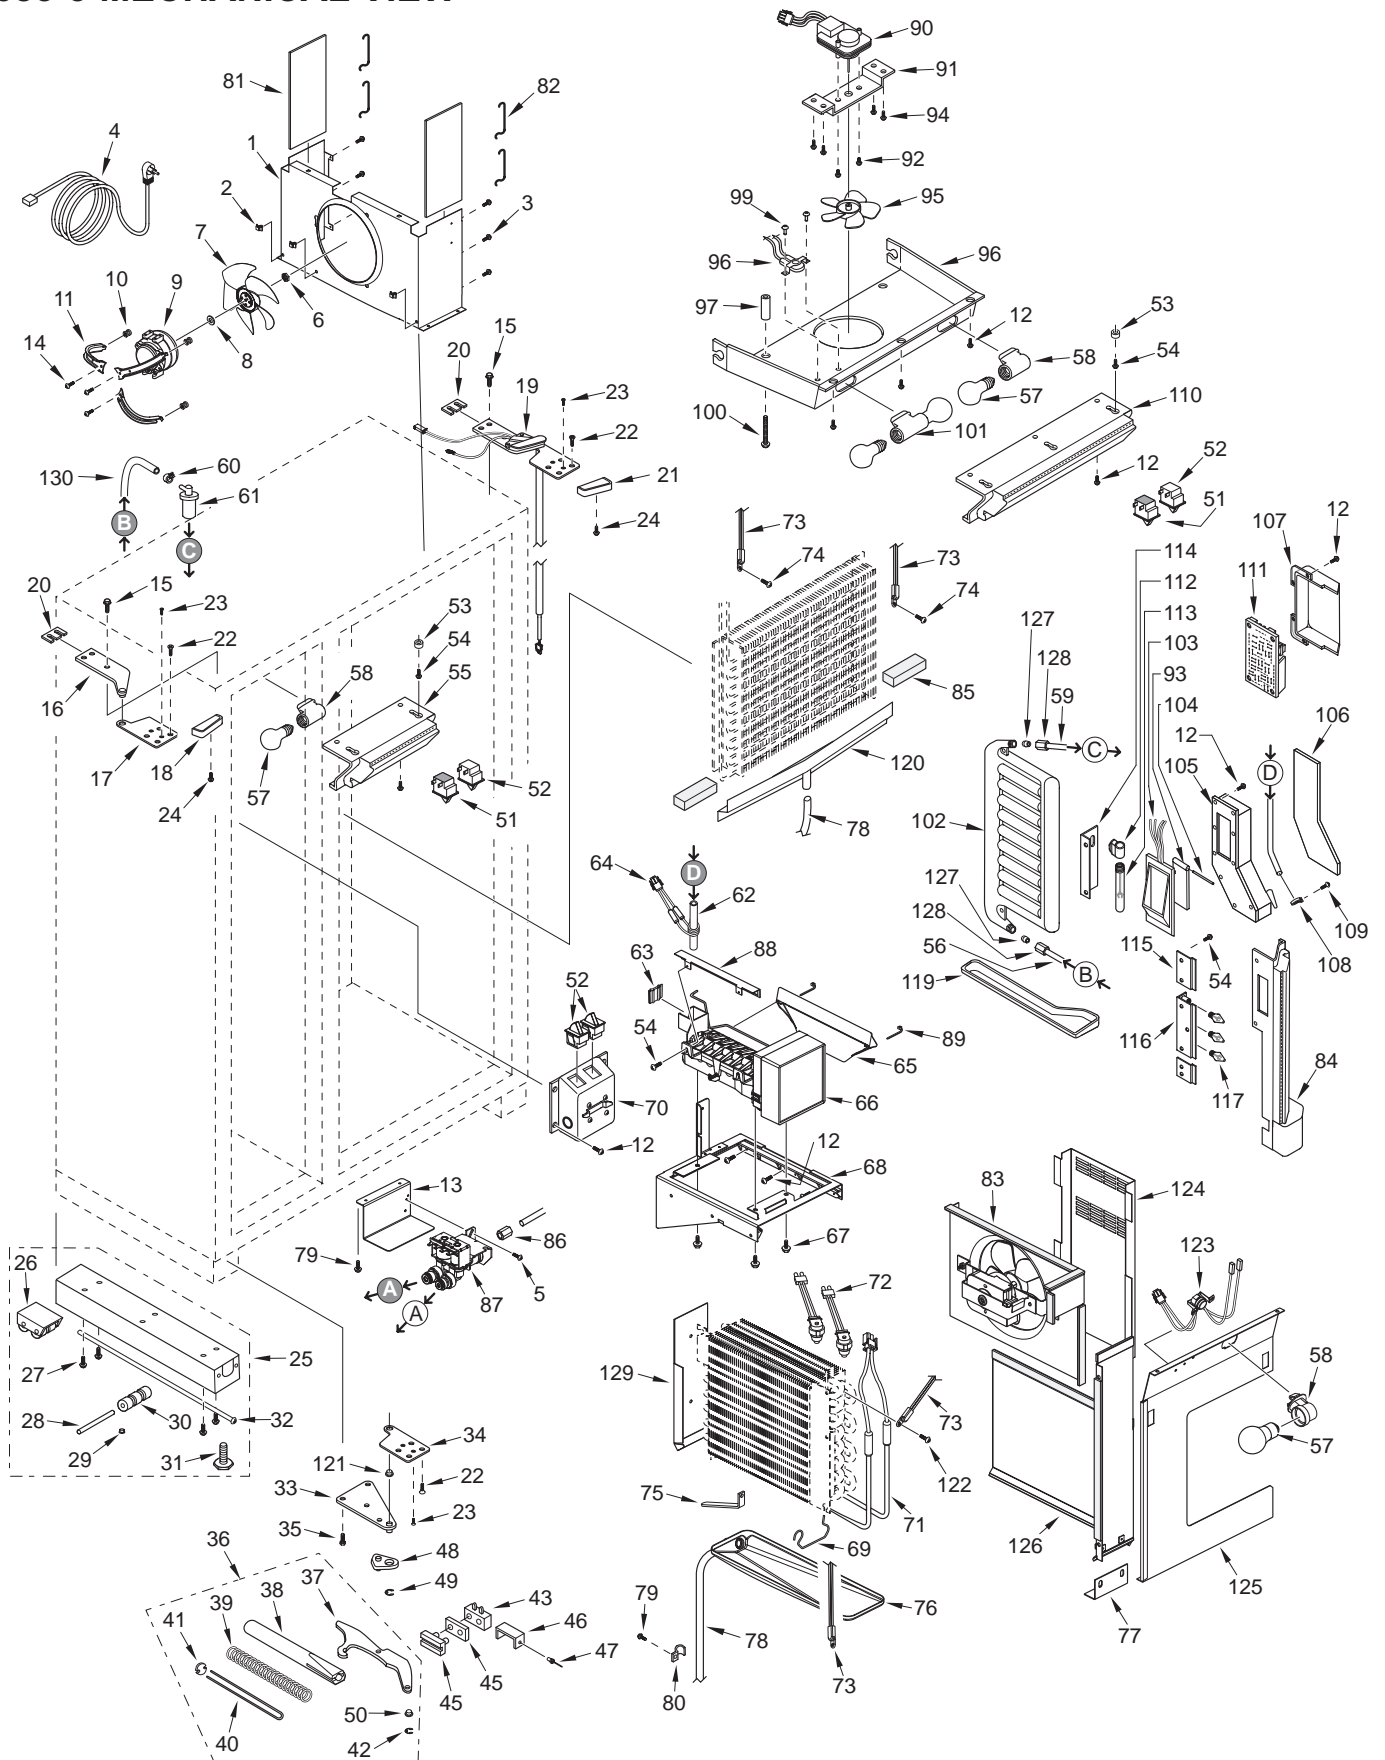

685-3 MECHANICAL VIEW

685-3 SEALED SYSTEM PARTS LIST

<u>Ref #</u>	<u>Part #</u>	<u>Description</u>
1	4202280	Compressor, (EMI60HER)
2	3112570	Electrical Assy, EGZS60 (For EGZ60 Comp)
	3111460	Relay, Emb 1351408 or 213514083 (For EMI60HER Comp)
	3111470	Overload, TI4TM757NFB (For EMI60HER Comp)
3	3112500	Capacitor, 12MF (For EGZ60)
4	3112420	Term Cvr Spring, EGZ80
5	4201880	Compressor, Refrig. (EMI30HER)
6	3112212	Electrical Assy, EMT30HSC Comp (For EMT30HSC Comp.)
	3111370	Relay, 1351400 (For EMI30HER Compressor)
	3111410	Overload, 4TM734LFB (For EMI30HER Compressor)
7	3112500	Capacitor, 12MF (For EMT30HSC Comp.)
8	3112270	Term Cvr Spring, DC51C
9	3014230	Filter-Drier, High Side
10	0168040	Drier Bracket
11	6201270	Screw, #8-18 x 5/8" PH PN SS-Gnd
12	4212050	Evap Assy, Fre Svce (INCL: Heat Exchanger & Electricals)
13	7003219	Muffler, Dual 5/16" ID Svce
14	NA	
15	3130630	Evaporator, Refrig.
16	6201270	Screw, #8-18 x 5/8" PH PN SS-Gnd
17	2600138	Drain Pan Heater Loop
18	3421410	Drain Pan Heater Loop Support
19	6200010	Screw, #10-12 x 3/4" Pan HD
20	6200010	Screw, #10-12 x 3/4" Pan HD
21	6150220	Nut, 5/16-18 Hex Zinc
22	6240050	Flat Washer, 5/16"
23	3150010	Rubber Grommet, Small, 5/8"
	3150170	Rubber Grommet, Large, 15/16"
24	6160030	Spacer, 5/16 x 7/16 x 5/8"
	6160070	Sleeve, 5/16 x 7/16 x 7/8"
25	4251590	Heat Exchanger, Freezer
26	3120510	Condenser, Wire on Tube
27	4251570	Heat Exchanger, Refrigerator
28	6120170	Locking Cable Tie, Red, 11-1/2"
29	3014100	Suction Line Drier (Service Only)