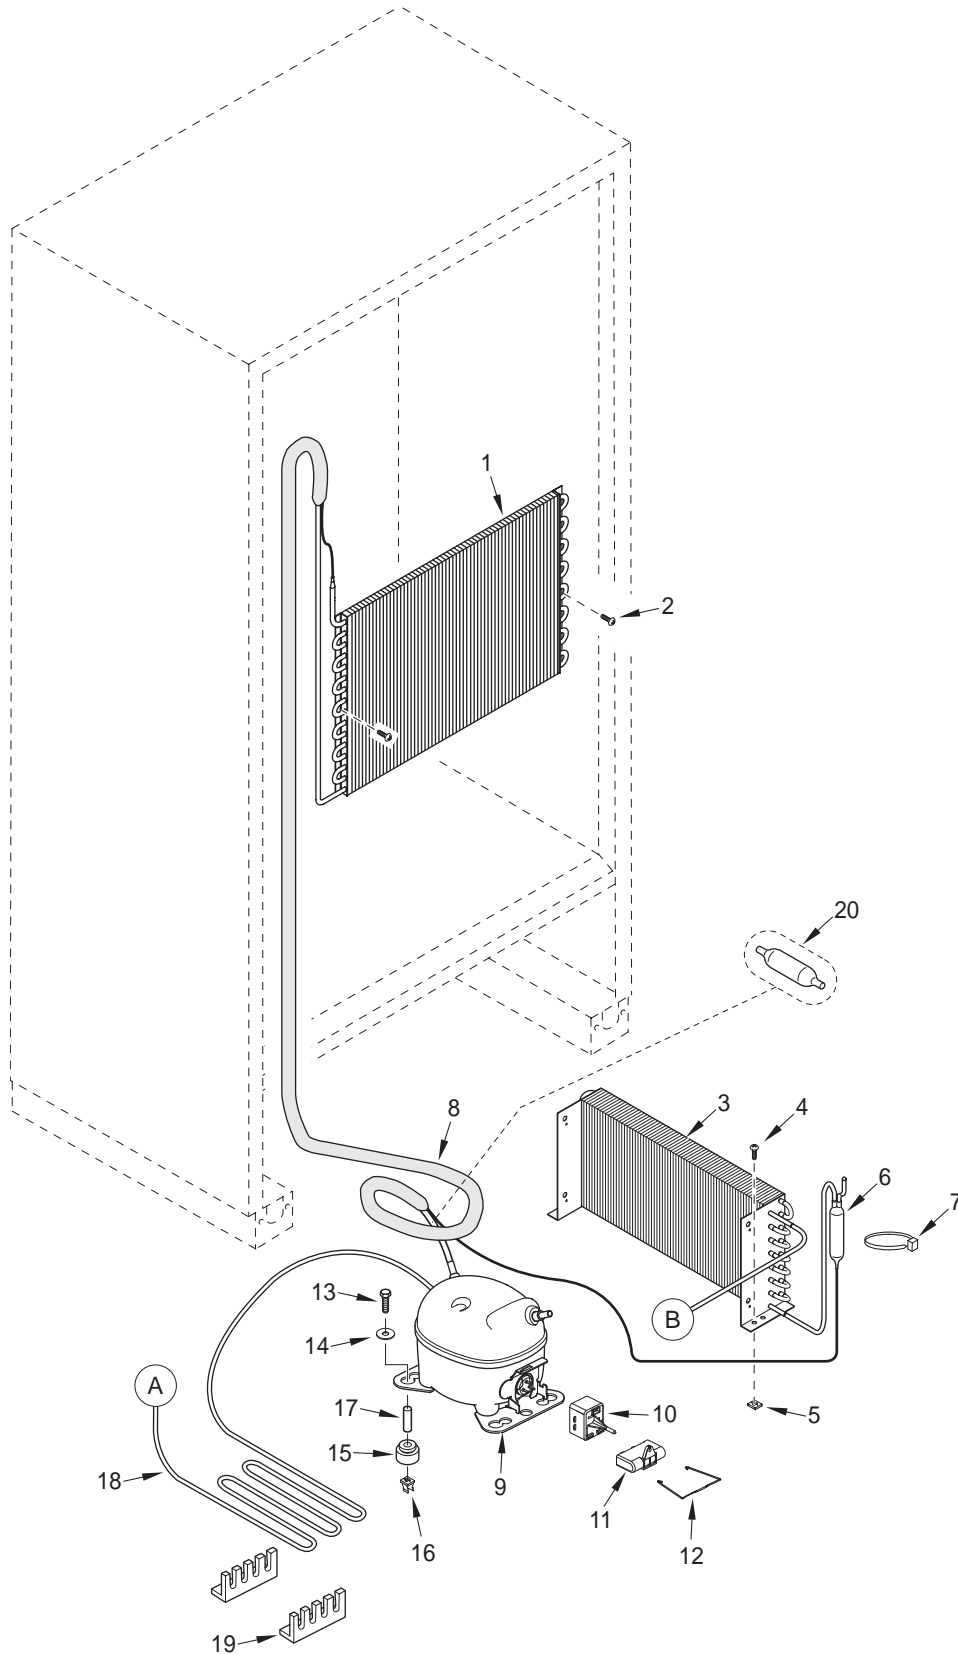

601R-3 SEALED SYSTEM PARTS LIST

<u>Ref #</u>	<u>Part #</u>	<u>Description</u>
1	3130610	Evaporator, Ref
2	6201270	Screw, #8-18 x 5/8" PH PN SS-Gnd
3	7002014	Condenser
4	6110020	Bolt, #10-24 x 3/8" Truss HD
5	6150080	Nut-Flat, #10-24
6	3014230	Filter-Drier, High Side
7	6120170	Locking Cable Tie, Red, 11-1/2"
8	4251310	Heat Exchanger
9	4201880	Compressor, Refrig. (EMI30HER)
10	3112212	Electrical Assy, EMT30HSC Comp (For EMT30HSC Comp.)
	3111370	Relay, 1351400 (For EMI30HER Compressor)
	3111410	Overload, 4TM734LFB (For EMI30HER Compressor)
11	3112500	Capacitor, 12MF (For EMT30HSC Comp.)
12	3112270	Term Cvr Spring, DC51C
13	6200300	Screw, 5/16-18 x 1-1/2" Hex
14	6240050	Flat Washer, 5/16"
15	3150170	Rubber Grommet, Large, 15/16"
16	1801000	Nylon Compressor Mount, 7/16"
17	6160070	Sleeve, 5/16 x 7/16 x 7/8"
18	2600196	Drain Pan Heater Loop
19	3421430	Support, Pan Heater
20	3014100	Suction Line Drier (Service Only)

601R-3 SEALED SYSTEM VIEW