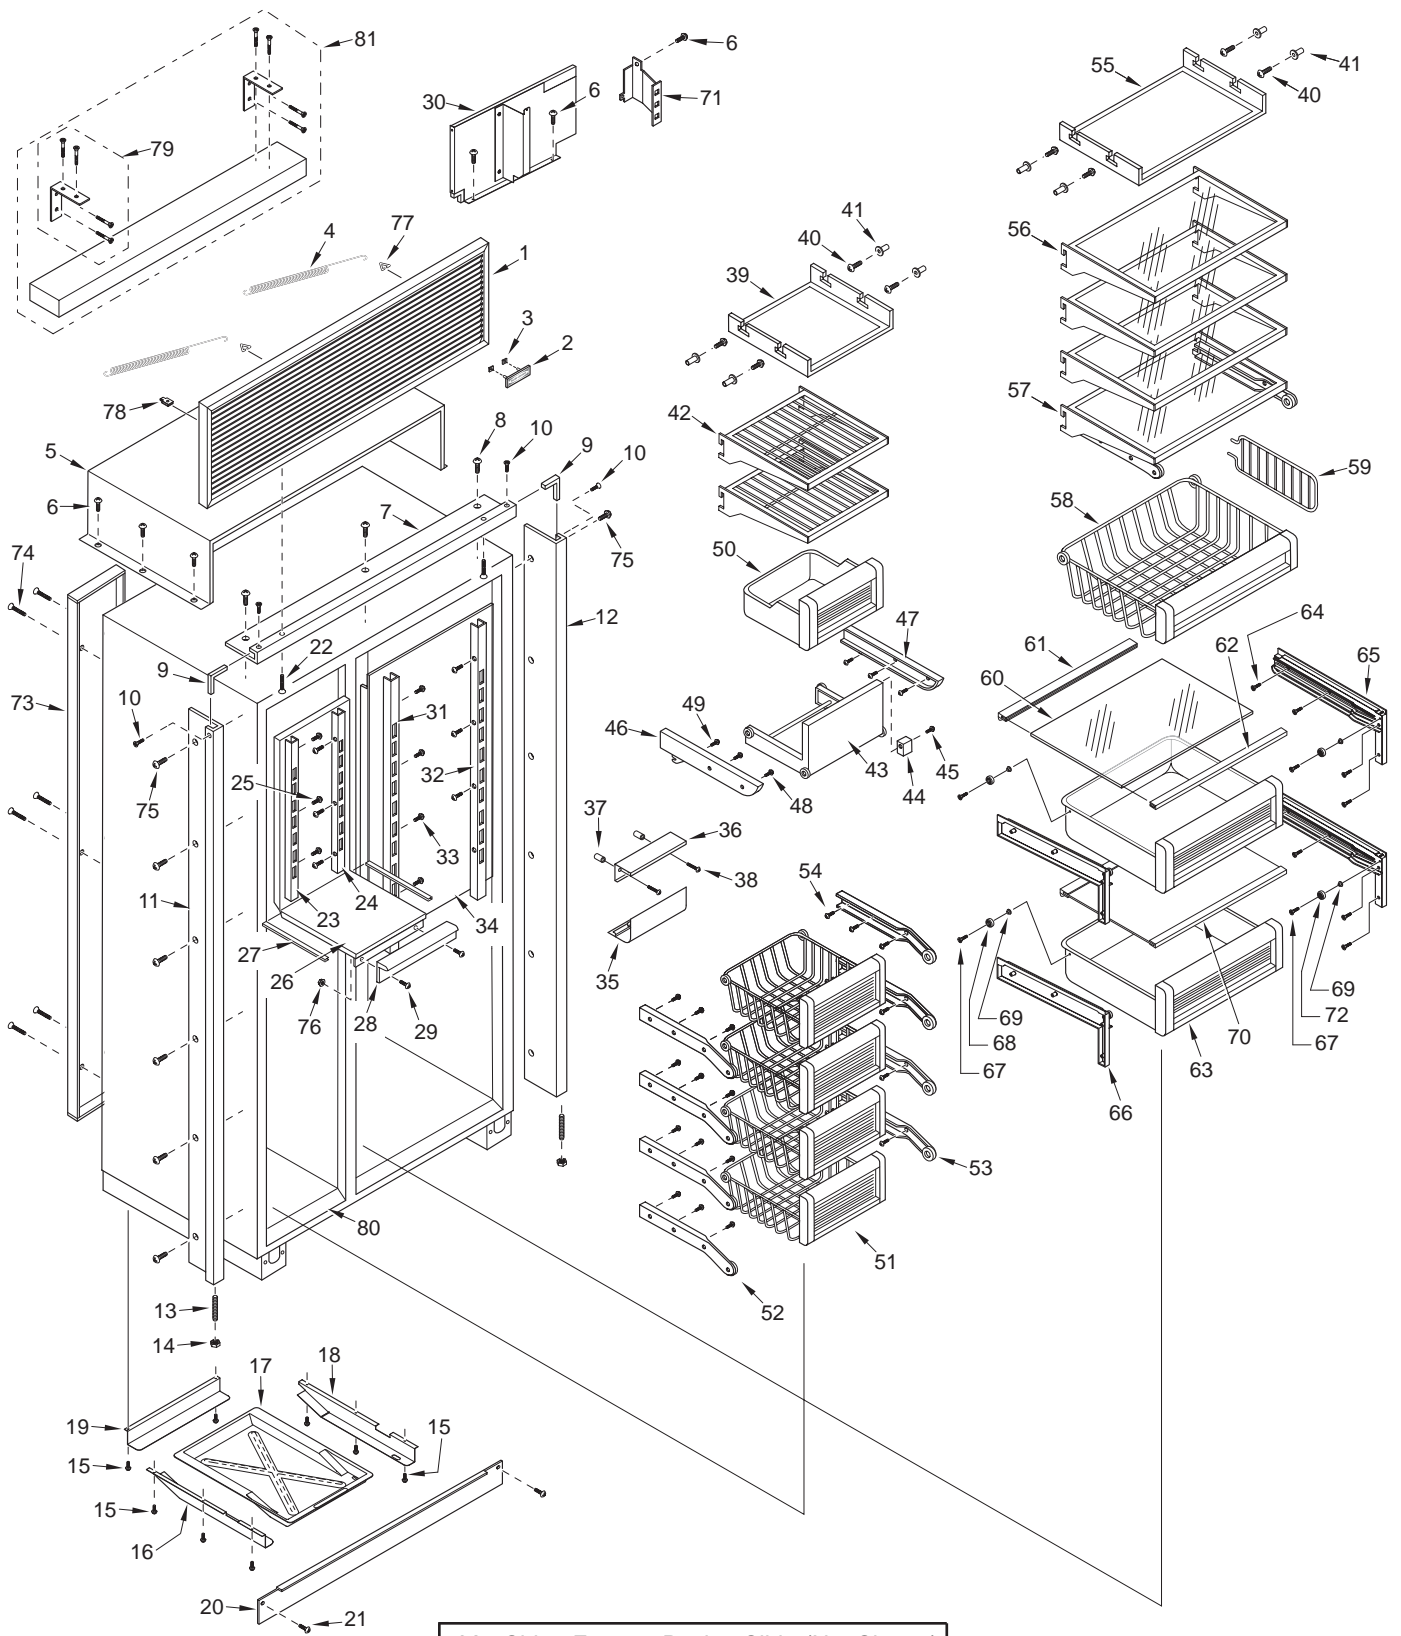

661-3 COSMETIC VIEW

82 - Shim, Freezer Basket Slide (Not Shown)
83 - Shim, Ice Bucket Slide (Not Shown)

661-3 MECHANICAL PARTS LIST