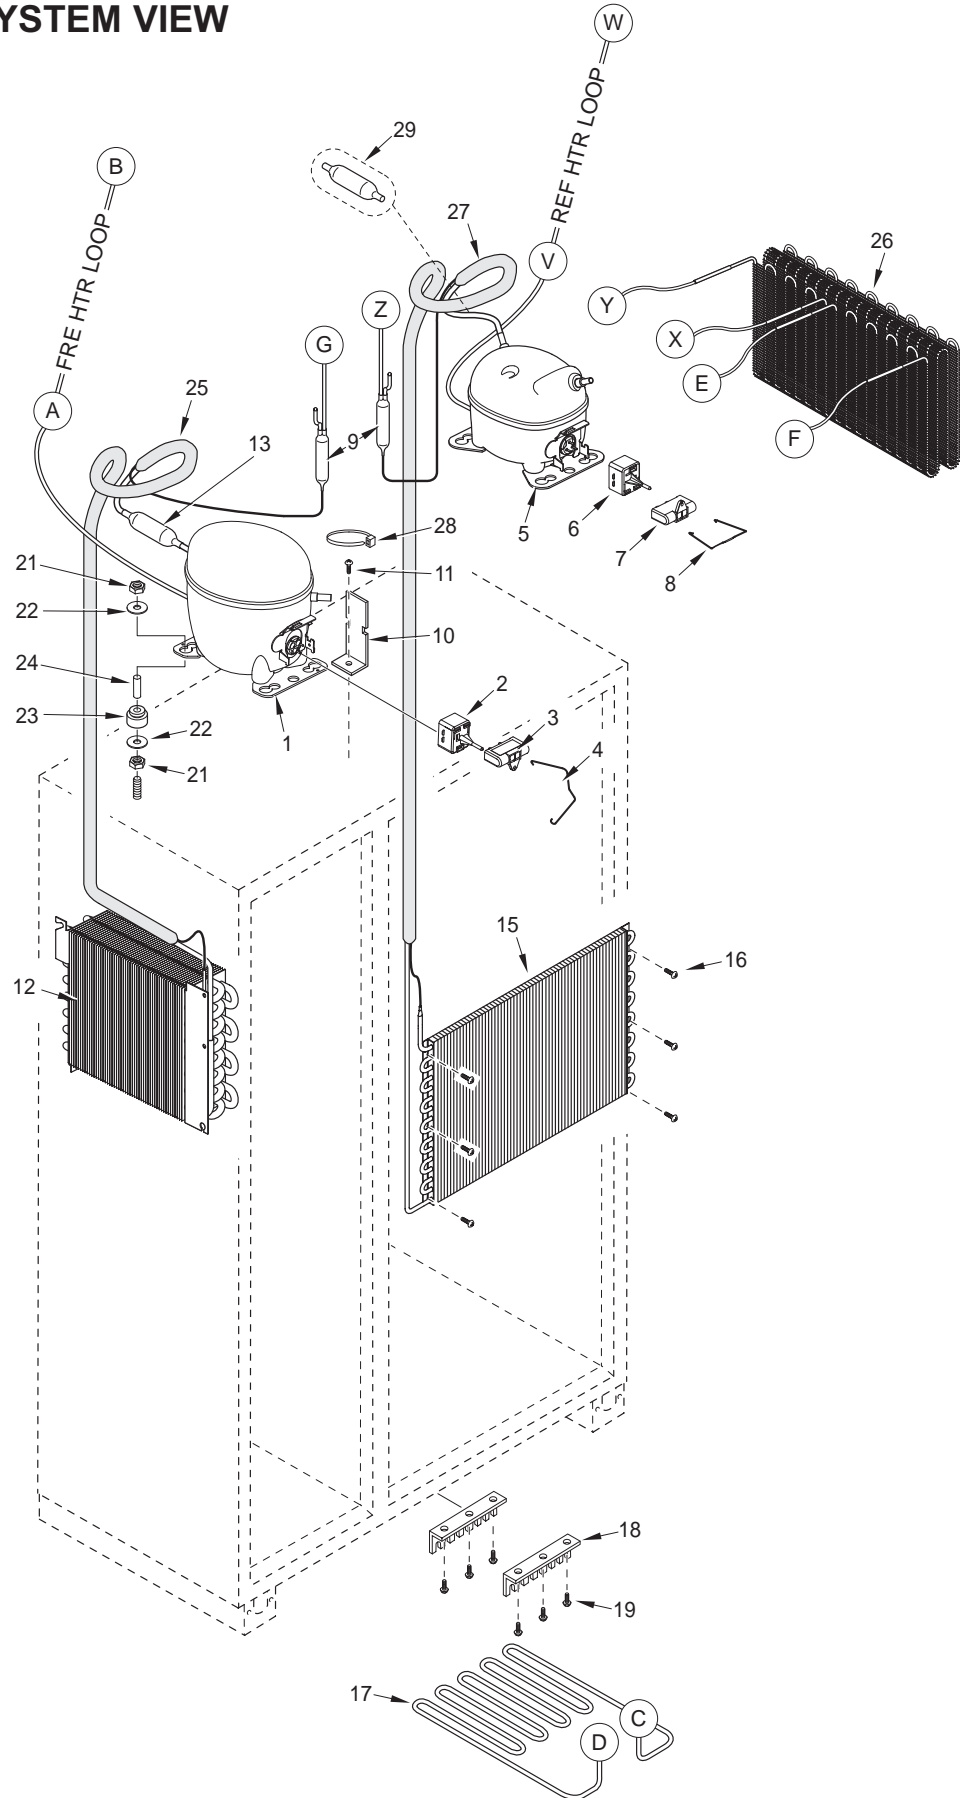

685-3 SEALED SYSTEM VIEW

695-3 DOOR PARTS LIST

Ref #	Part #	Description	Ref #	Part #	Description
1	4132905	Freezer Door Assy, Frame/Overlay	22	4330660	Fre Door Shelf Assy
	4134565	Door Assy, SRVC, Fre, SS	23	3212090	Door Gasket, Fre
NOTE:	Freezer door assy's do NOT incl. hinges or handle.		24	4135153	Door Assy, SRVC Ref 695 Frmd/Olay
2	6200720	Screw, #8-18 x 1/2 PH Truss HD		4135165	Door Assy, SRVC Ref 695 Stainless Steel
3	2230603	Door Trim, Top; Freezer	NOTE:	Refrig. Door Assy's incl. top hinge assy & dispenser assy; Do NOT incl. bot hinge, handle, bezel or grille.	
4	6200720	Screw, #8-18 x 1/2 PH Truss HD	25	2230601	Door Trim, Top; Refrigerator
5	4200940	Switch Depressor (Includes Screw)	26	2230602	Door Trim, Bottom; Refrigerator
6	3413340	Handle/Trim End Cap	27	3420200	Gasket Retainer, 27.062"
7	6180160	Rivet, Open End Blind, 1/8" X 3/16"	28	4330600	Dairy Compartment Assembly
8	4132220	Door Handle Assembly (Framed)	29	3211840	Dairy Compartment Gasket
	4132320	Handle-Side Door Trim (Overlay)	30	4330470	Refrig. Door Shelf Assembly (Regular)
9	6201300	Tapping Screw, #8 x 1/2"		4330520	Gallon Door Shelf Assy (Sales Acc.)
10	4131860	Handle/Trim Molding Assembly	31	3212110	Door Gasket, Refrigerator
11	3451140	Magnet, Trim Strip - 3"	32	4330590	Upper Refrig. Door Shelf Assembly
12	2230604	Door Trim, Bottom; Freezer	33	4204560	Pckg, 685/695 Non-Delay Dispenser
13	3420260	Gasket Retainer, 66.875"	34	3021480	Wiring Harness, Ground
14	6200410	Screw, #8 x 1/2" Slot Head Hex	35	3070390	Heater, Glasswell
15	3420140	Gasket Retainer, 16.125"	36	4204294	PCKG, Glasswell Liner/Sump
16	3511131	Door Trim, Hinge Side - Mitered Corner	37	6180330	Rivet, Plastic 1/4 DIA
	3511130	Door Trim, Hinge Side - (SS Model)	38	3414250	Grille, Glasswell
17	4133730	Handle Assy, SS OBR Standoffs	39	6201630	Screw, #8-16 X 1 SS (SS Units)
18	3512150	Standoff, SS Oval		6201640	Screw, #8-16 X 1-1/2 SS (Frmd/Olay)
19	6110720	Bolt #10-24X1/2 Socket HD Cap	40	4204293	PCKG, Dispenser Bezel/S
20	3511520	Handle Mounting Stud	41	4204292	PCKG, Dispenser Control Panel
21	6110730	Set Screw #10-32 X 1/4 SS Cone			