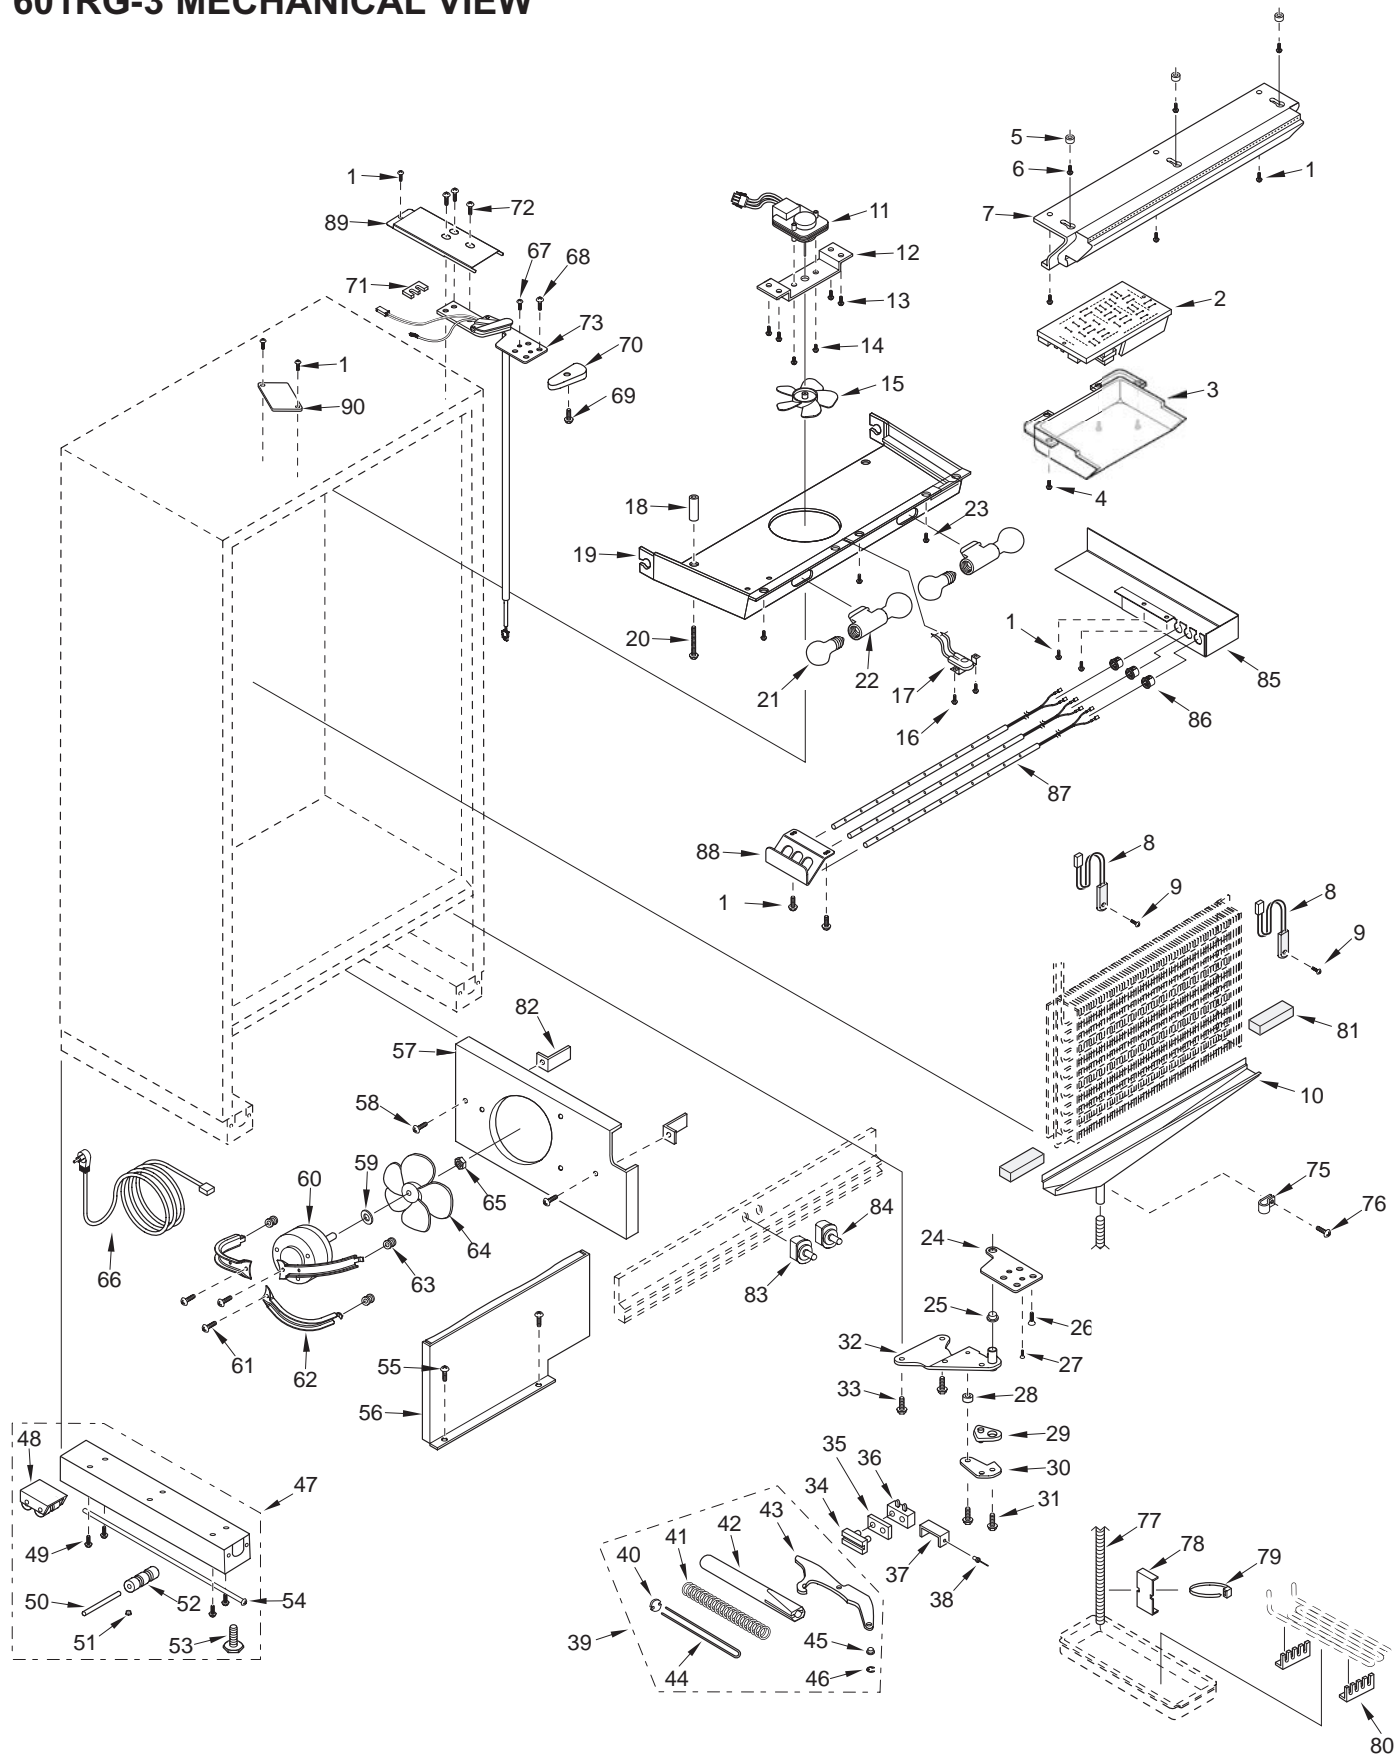

601RG-3 MECHANICAL VIEW

601RG-3 SEALED SYSTEM PARTS LIST

<u>Ref #</u>	<u>Part #</u>	<u>Description</u>
1	3130610	Evaporator, Ref
2	6201270	Screw, #8-18 x 5/8" PH PN SS-Gnd
3	7002014	Condenser
4	6110020	Bolt, #10-24 x 3/8" Truss HD
5	6150080	Nut-Flat, #10-24
6	3014230	Filter-Drier, High Side
7	6120170	Locking Cable Tie, Red, 11-1/2"
8	4251310	Heat Exchanger
9	4201880	Compressor, Refrig. (EMI30HER)
10	3112212	Electrical Assy, EMT30HSC Comp (For EMT30HSC Comp.)
	3111370	Relay, 1351400 (For EMI30HER Compressor)
	3111410	Overload, 4TM734LFB (For EMI30HER Compressor)
11	3112500	Capacitor, 12MF (For EMT30HSC Comp.)
12	3112270	Term Cvr Spring, DC51C
13	6200300	Screw, 5/16-18 x 1-1/2" Hex
14	6240050	Flat Washer, 5/16"
15	3150170	Rubber Grommet, Large, 15/16"
16	1801000	Nylon Compressor Mount, 7/16"
17	6160070	Sleeve, 5/16 x 7/16 x 7/8"
18	2600196	Drain Pan Heater Loop
19	3421430	Support, Pan Heater
20	3014100	Suction Line Drier (Service Only)