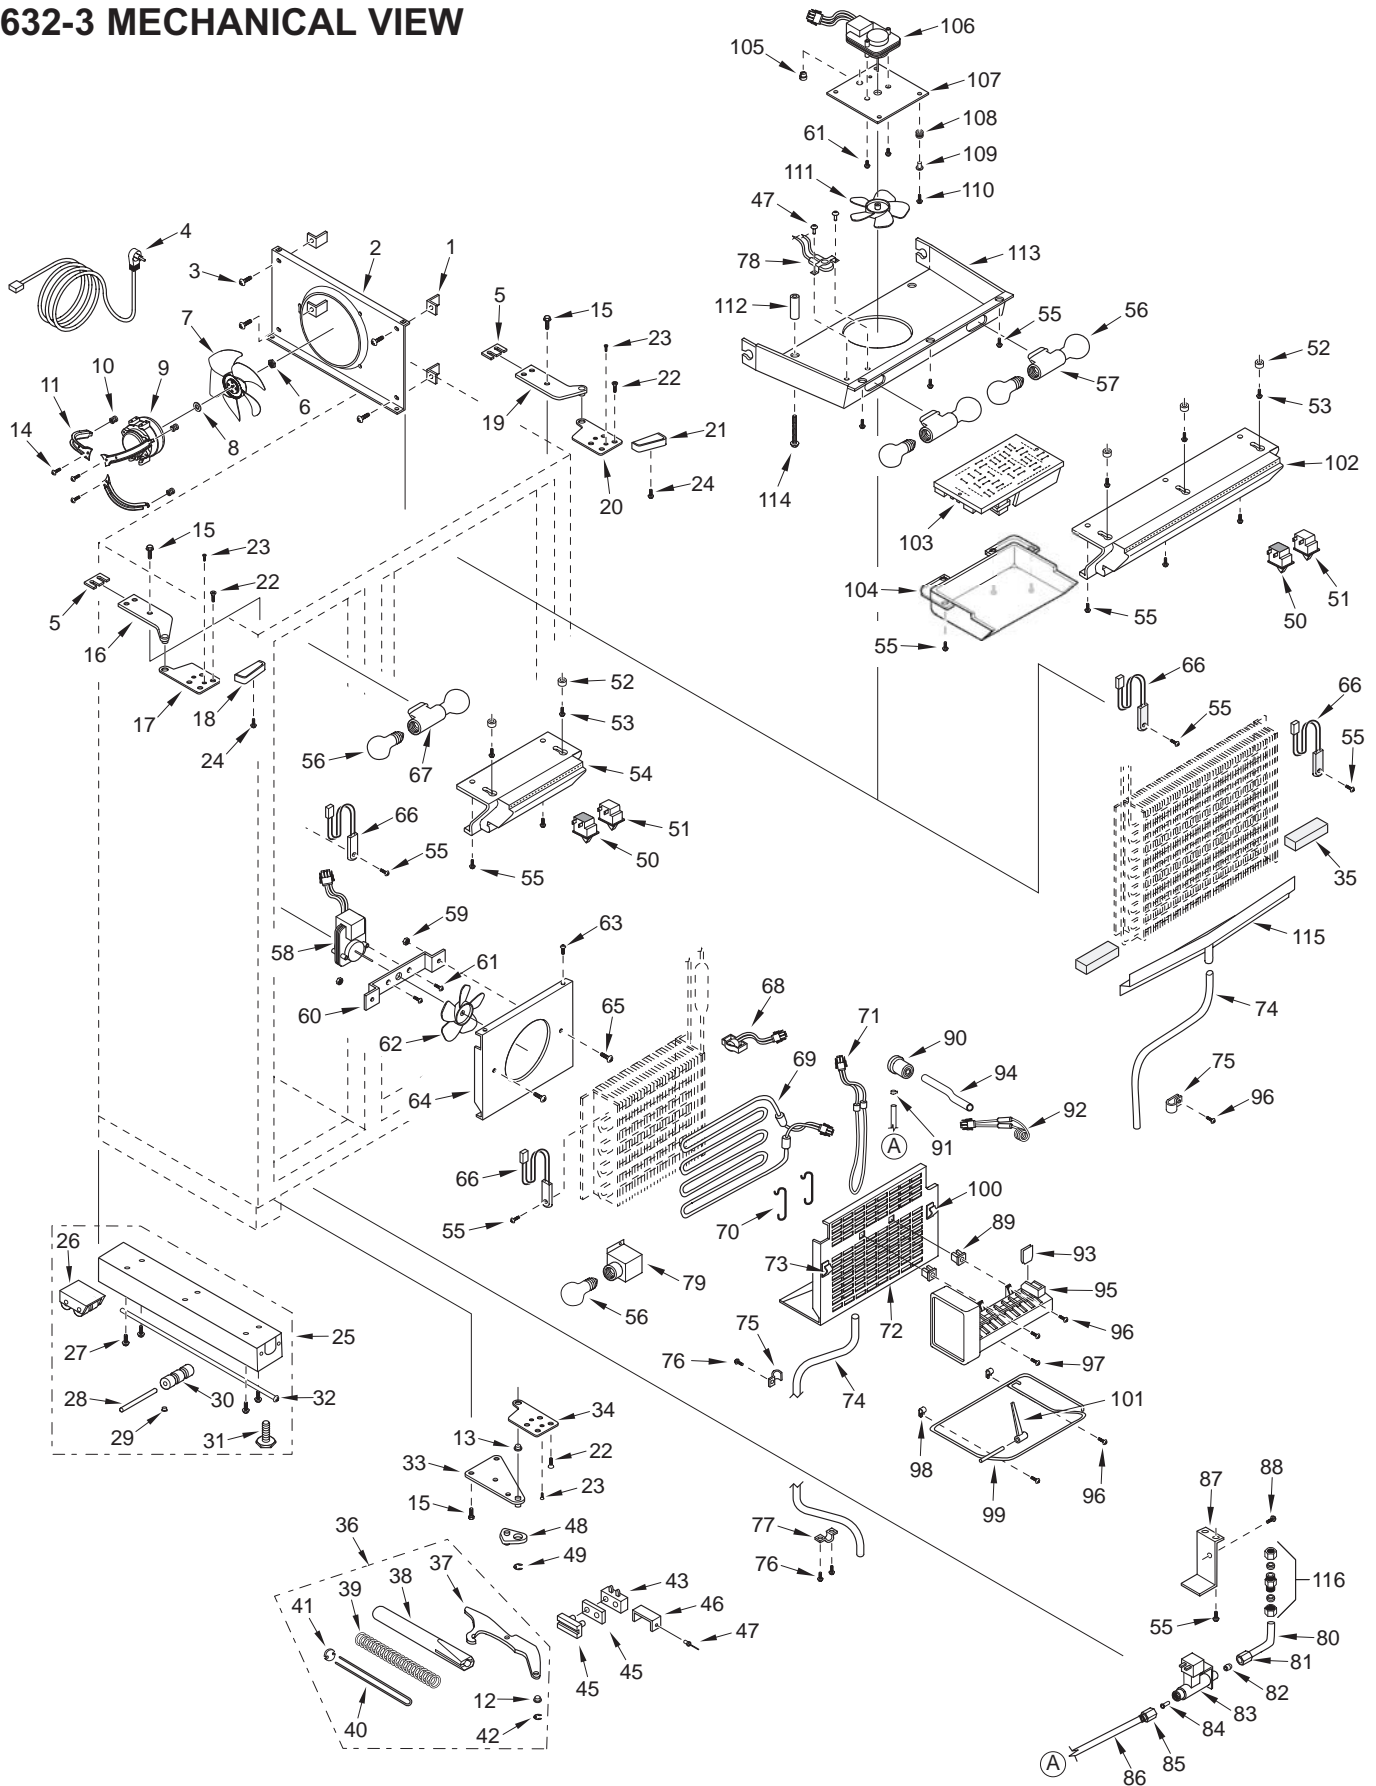

632-3 MECHANICAL VIEW

632-3 SEALED SYSTEM PARTS LIST

<u>Ref #</u>	<u>Part #</u>	<u>Description</u>
1	4202280	Compressor, (EMI60HER)
2	7001485	Electricals, EGX60HLC (For EGX60HLC Comp)
	3111460	Relay, Emb 1351408 or 213514083 (For EMI60HER Comp)
	3111470	Overload, TI4TM757NFB (For EMI60HER Comp)
3	3112500	Capacitor, 12MF (For EGX60HLC Comp)
4	3112420	Term Cvr Spring, EGZ80
5	4201880	Compressor, Refrig. (EMI30HER)
6	3112212	Electrical Assy, EMT30HSC Comp (For EMT30HSC Comp.)
	3111370	Relay, 1351400 (For EMI30HER Compressor)
	3111410	Overload, 4TM734LFB (For EMI30HER Compressor)
7	3112500	Capacitor, 12MF (For EMT30HSC Comp.)
8	3112270	Term Cvr Spring, DC51C
9	3014230	Filter-Drier, High Side
10	0168040	Drier Bracket
11	6201270	Screw, #8-18 x 5/8" PH PN SS-Gnd
12	7002207	Evap, Fre Svce
13	3011130	Freezer Accumulator
14	6200120	Screw, #10-12 x 1/2" Truss HD
15	3130630	Evaporator, Refrig.
16	6201270	Screw, #8-18 x 5/8" PH PN SS-Gnd
17	2600138	Drain Pan Heater Loop
18	3421410	Drain Pan Heater Loop Support
19	6200010	Screw, #10-12 x 3/4" Pan HD
20	6200010	Screw, #10-12 x 3/4" Pan HD
21	6150220	Nut, 5/16-18 Hex Zinc
22	6240050	Flat Washer, 5/16"
23	3150010	Rubber Grommet, Small, 5/8"
	3150170	Rubber Grommet, Large, 15/16"
24	6160030	Spacer, 5/16 x 7/16 x 5/8"
	6160070	Sleeve, 5/16 x 7/16 x 7/8"
25	4251260	Heat Exchanger, Freezer
26	7002245	Condenser, Dual Svce
27	4251560	Heat Exchanger, Refrigerator
28	6120170	Locking Cable Tie, Red, 11-1/2"
29	3014100	Suction Line Drier (Service Only)