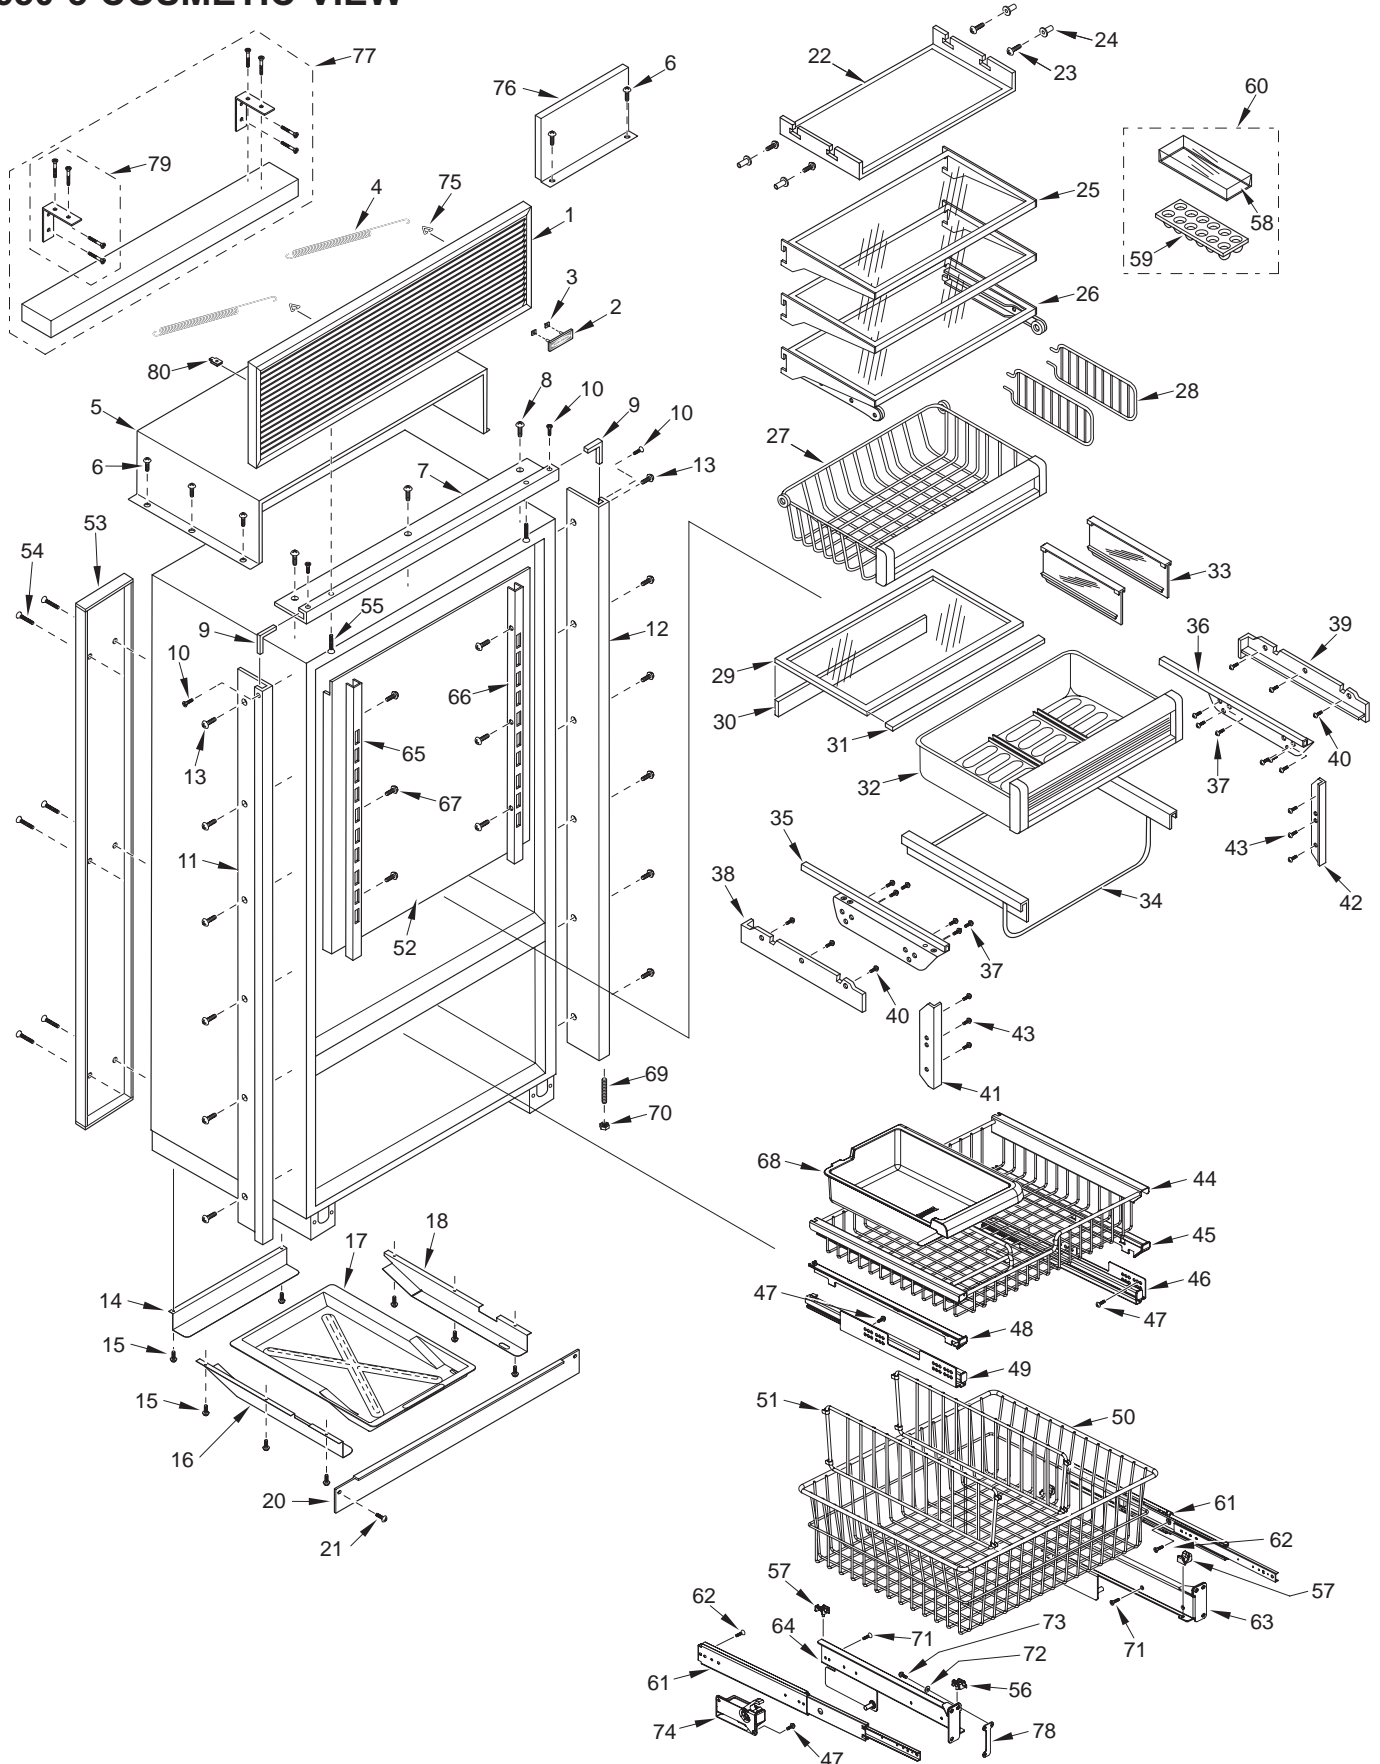

650-3 COSMETIC VIEW

650-3 MECHANICAL PARTS LIST