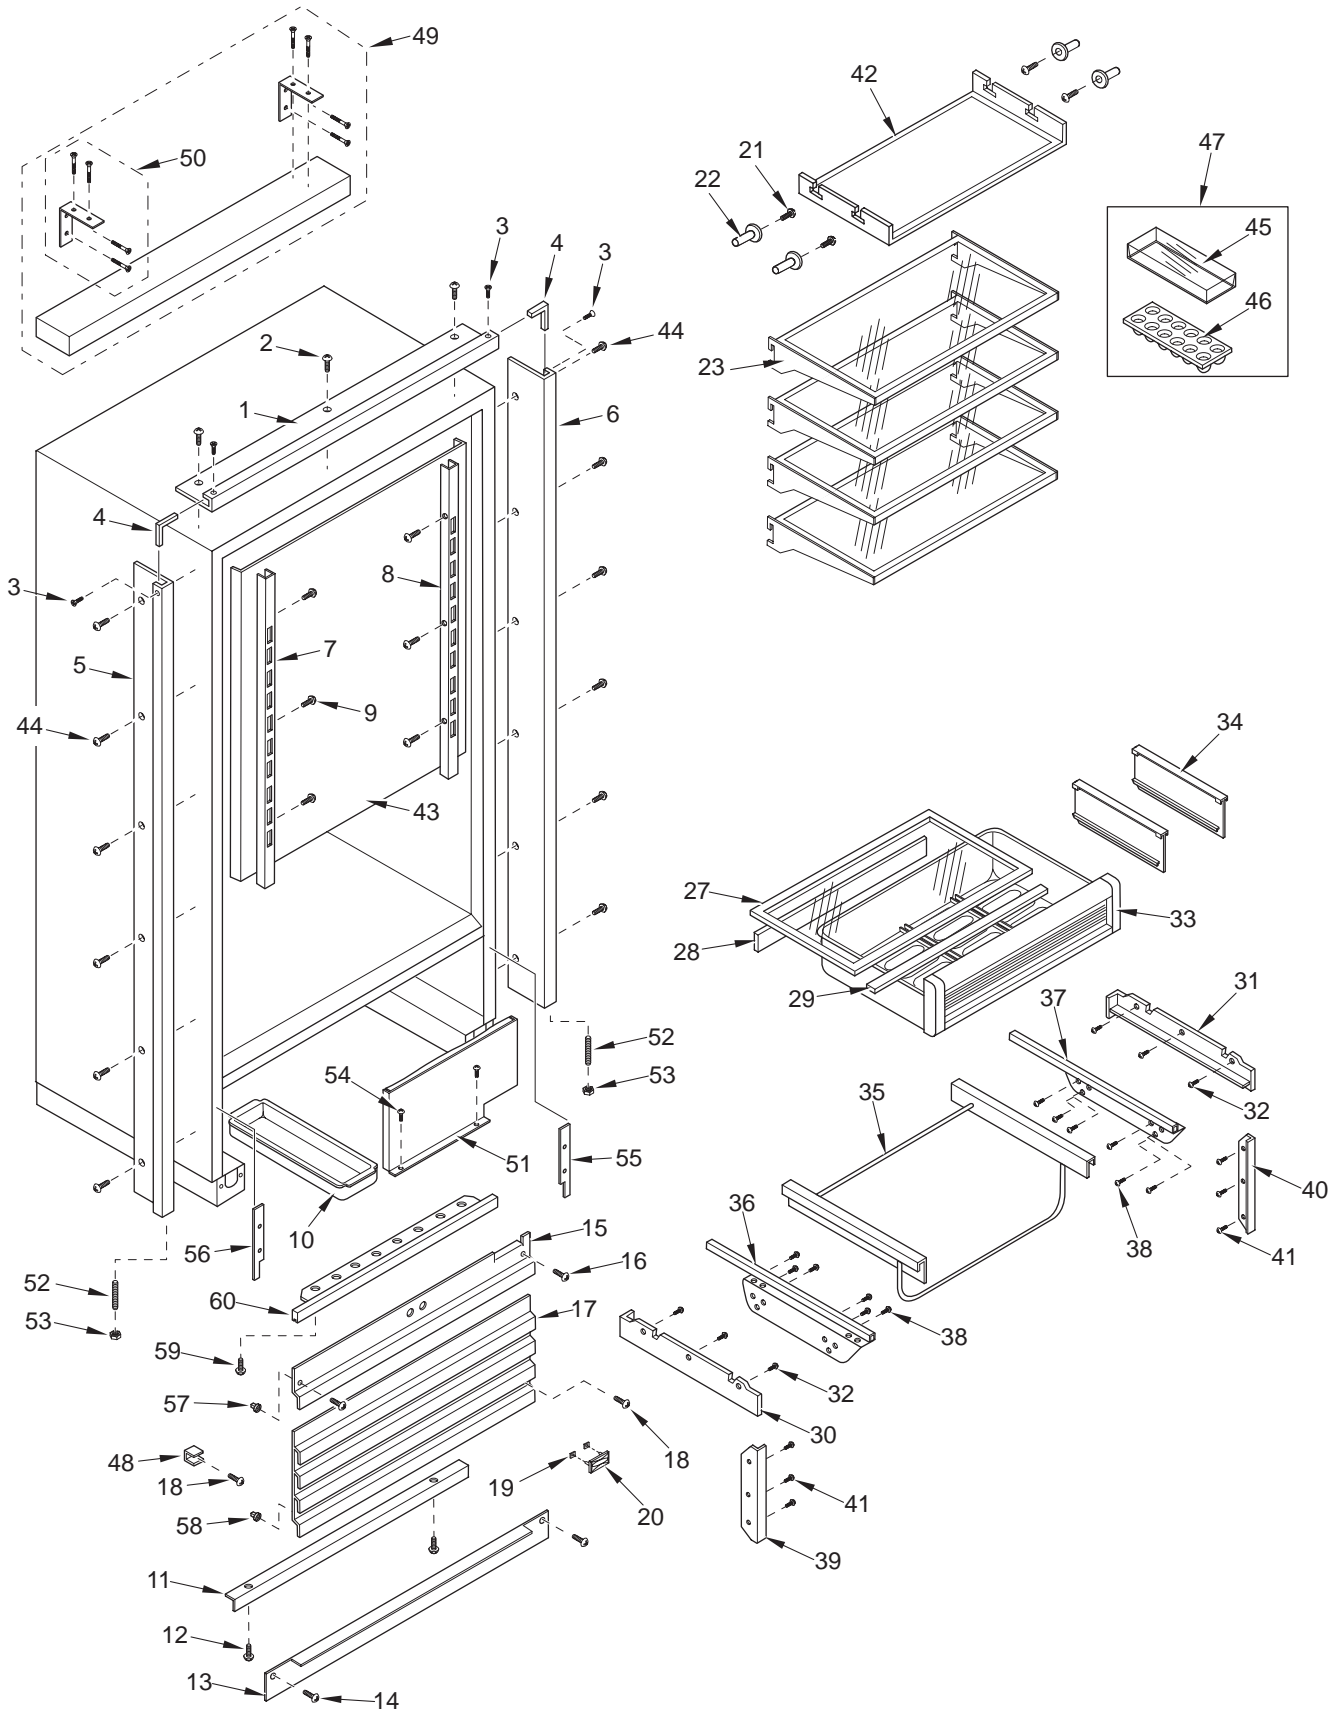

601RG-3 COSMETIC VIEW

601RG-3 MECHANICAL PARTS LIST