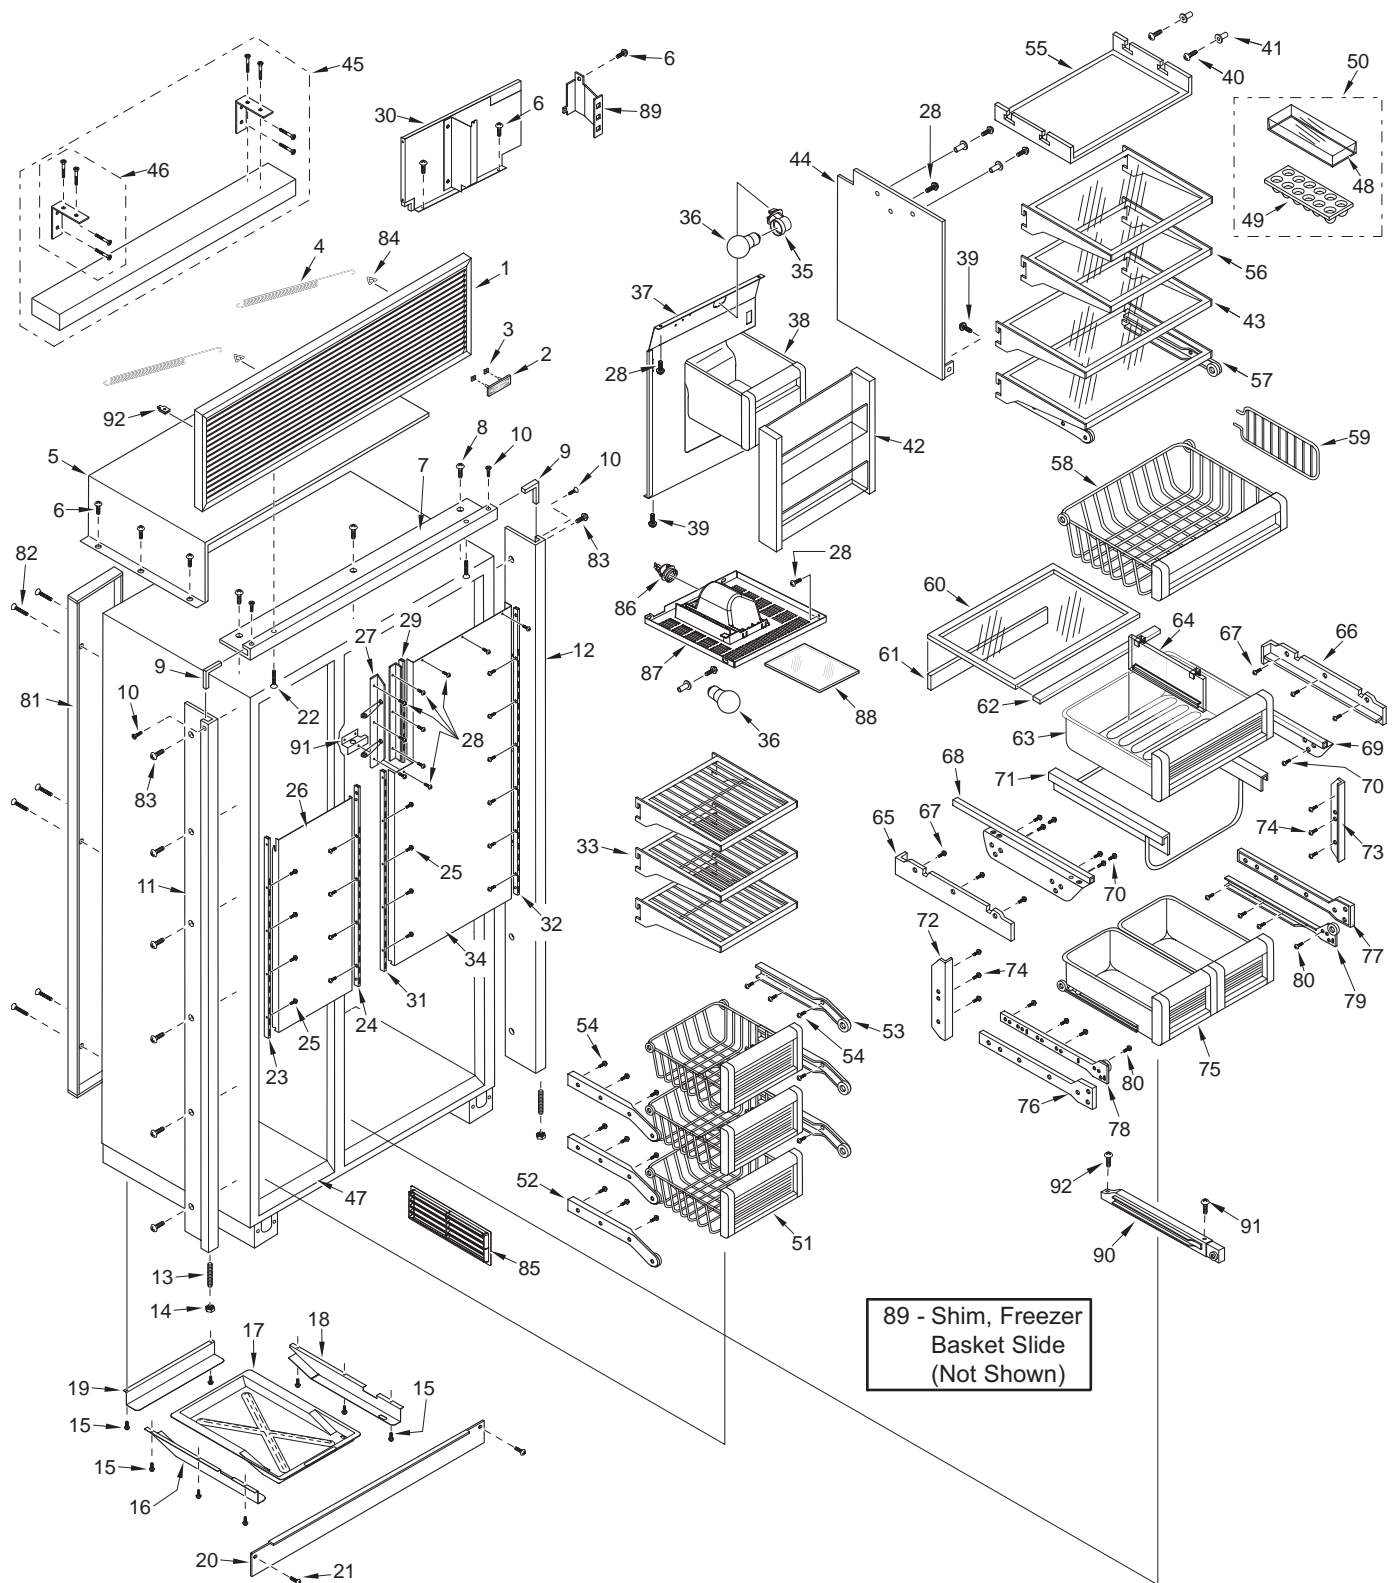

695-2 COSMETIC VIEW

695-2 MECHANICAL PARTS LIST