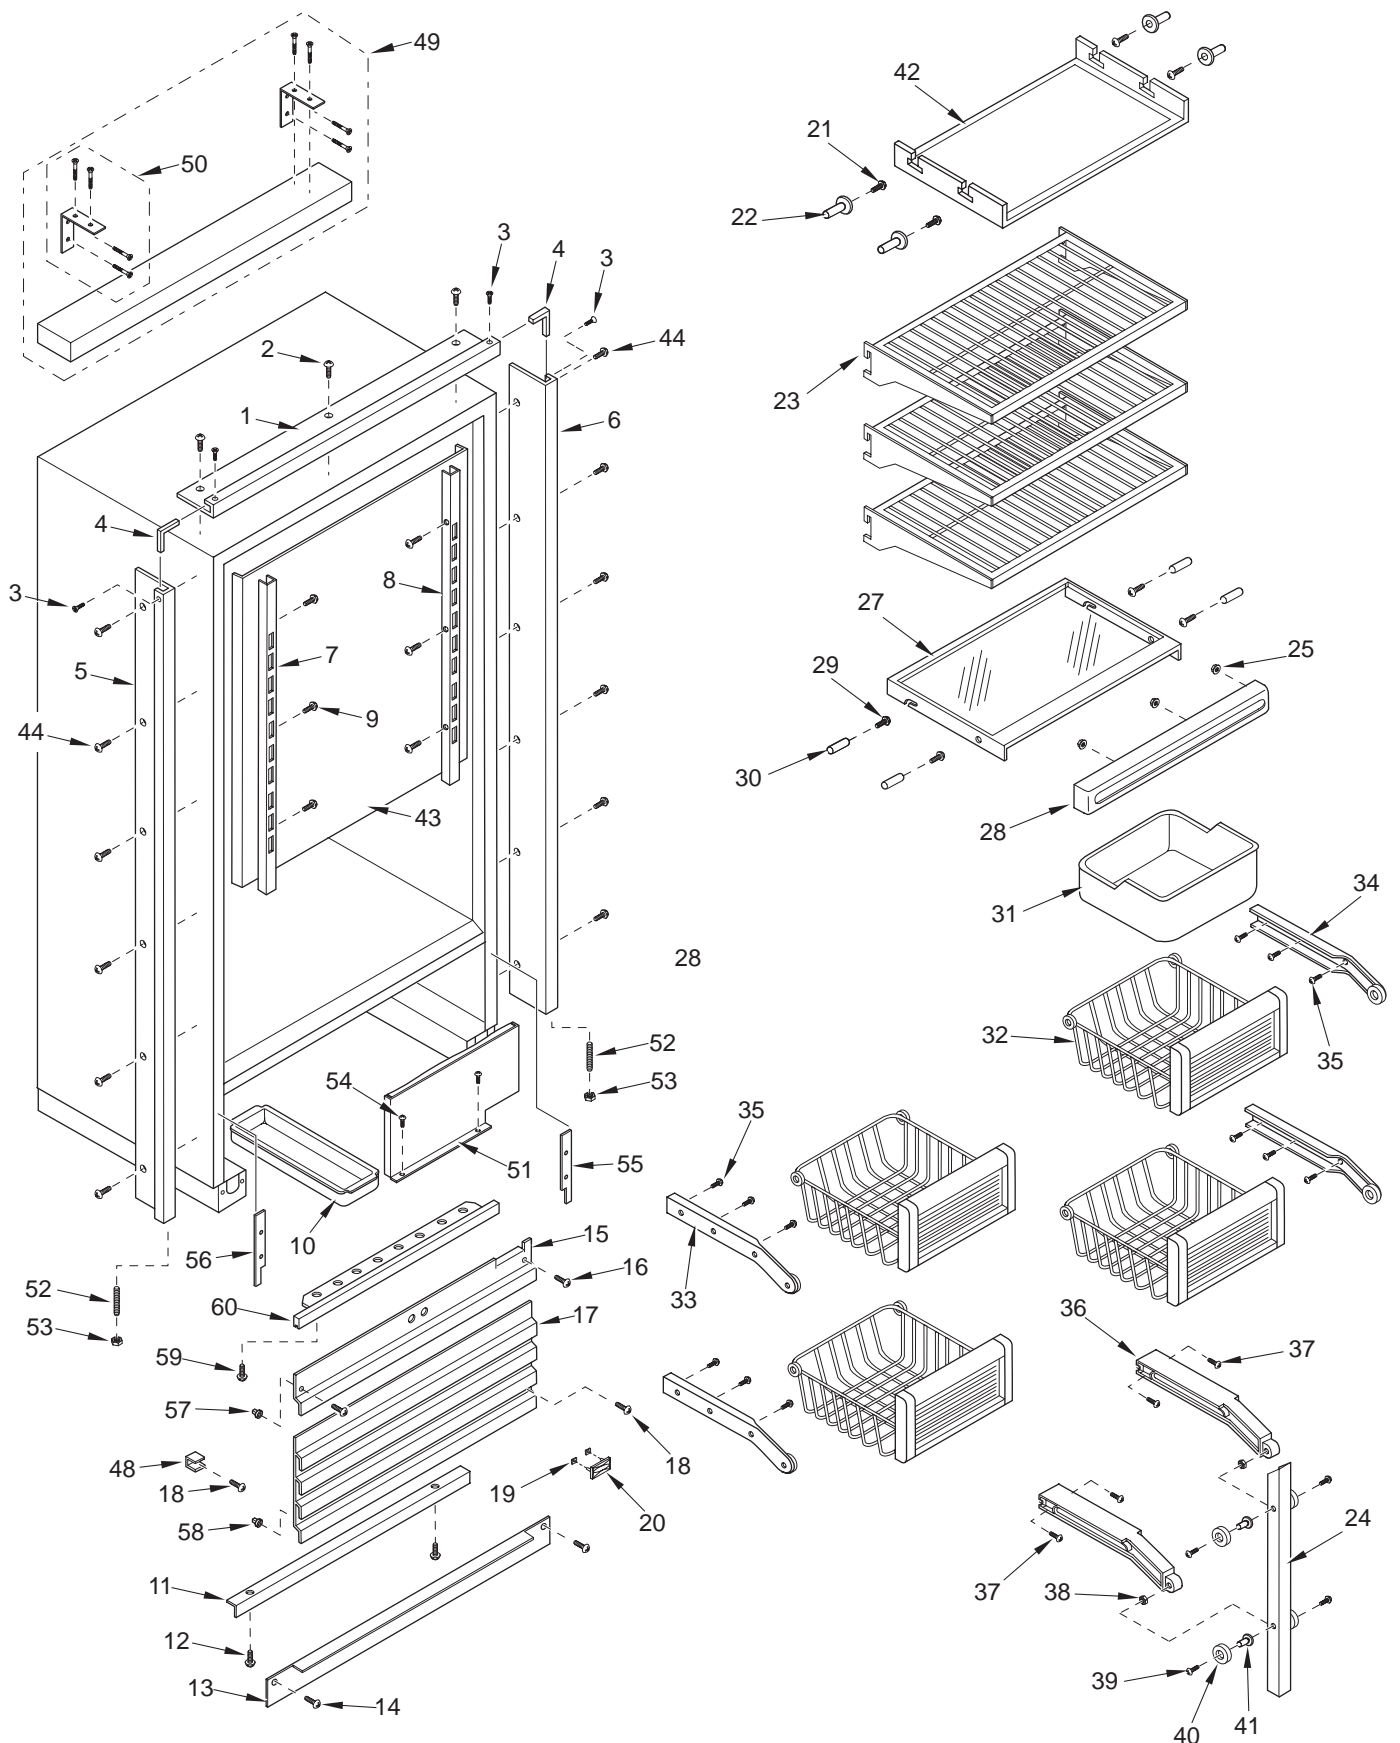

601F-3 COSMETIC VIEW

601F-3 MECHANICAL PARTS LIST