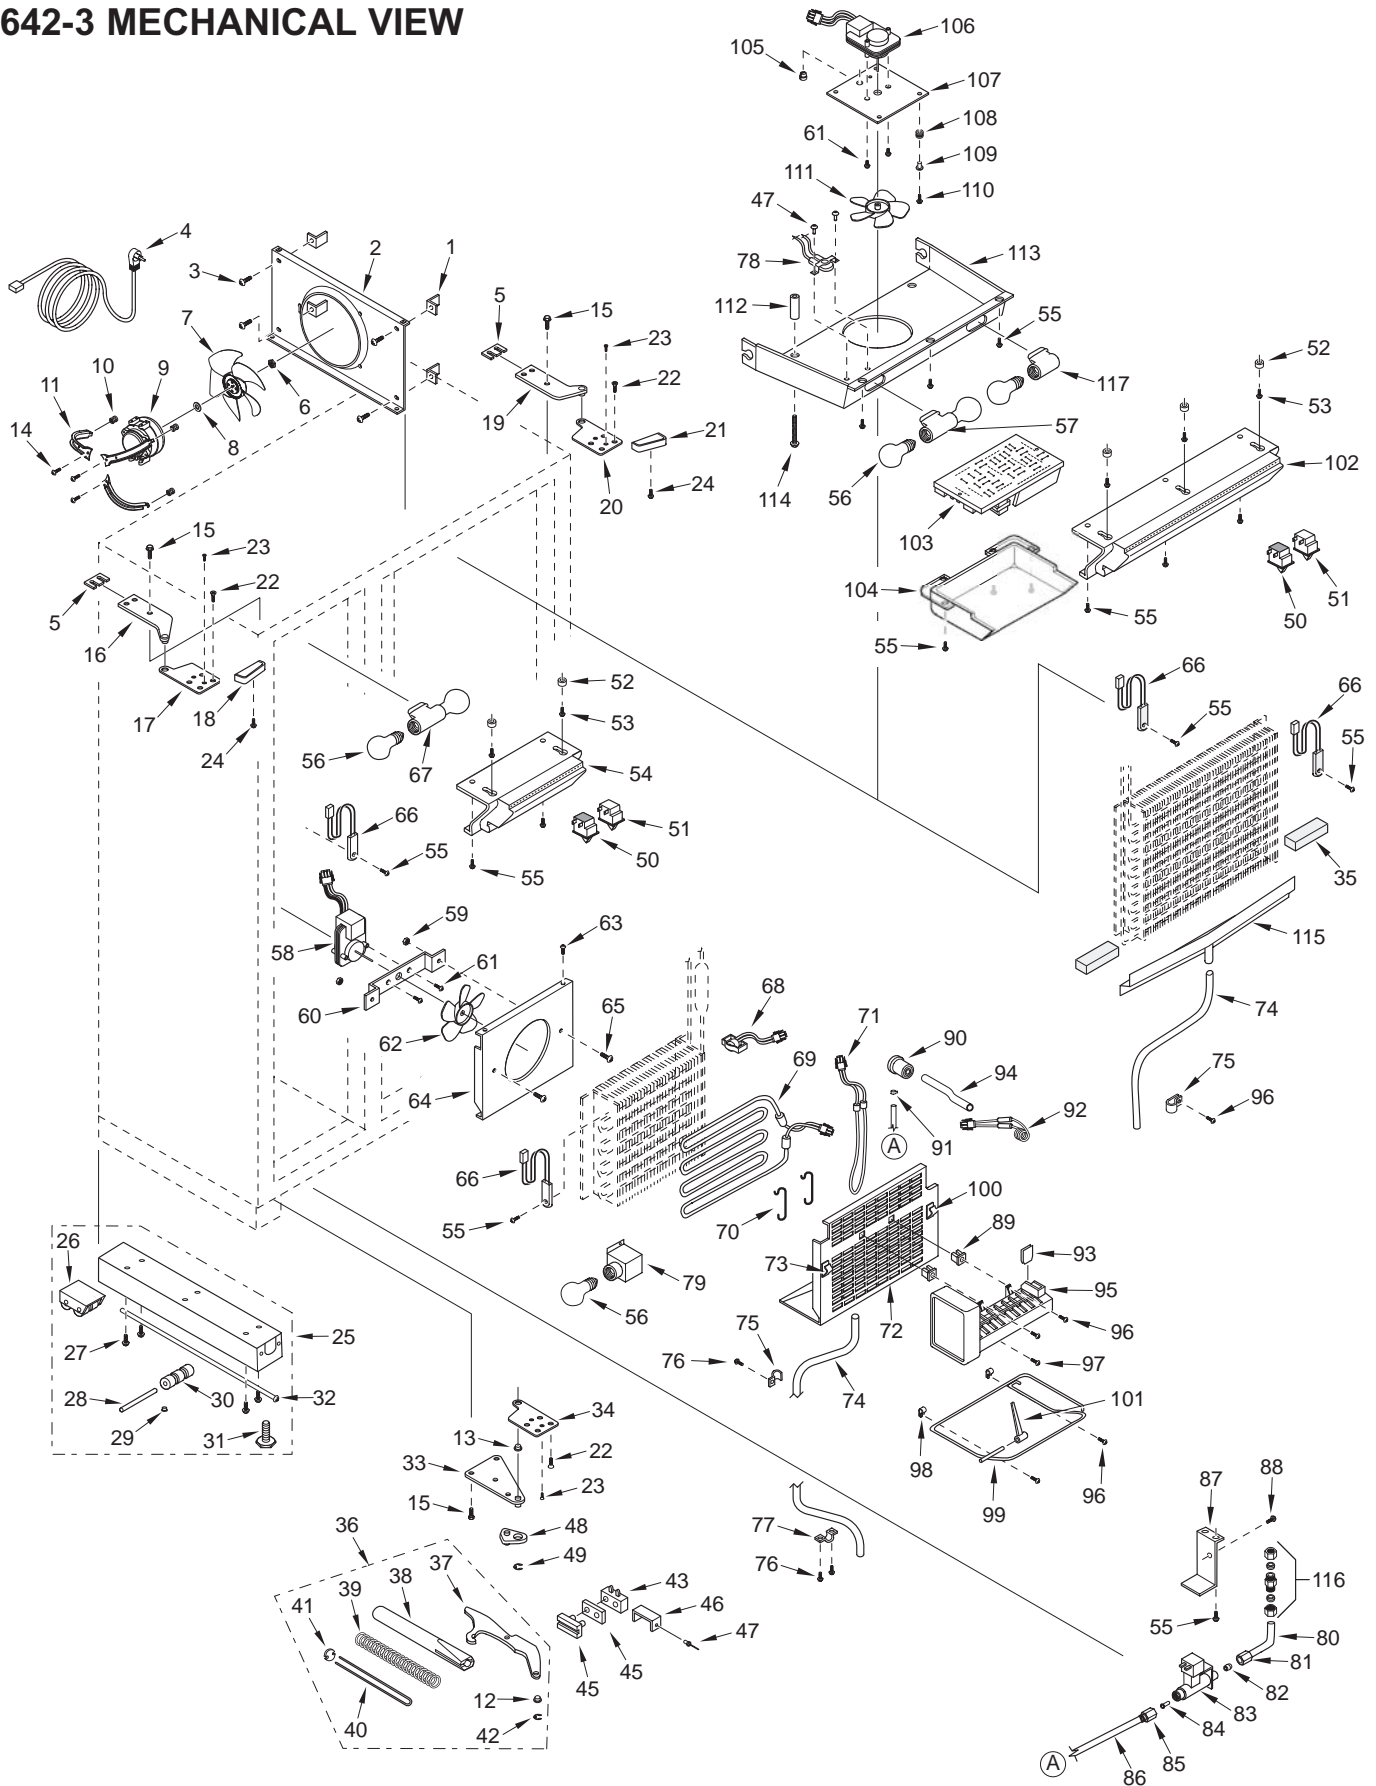

642-3 MECHANICAL VIEW

642-3 SEALED SYSTEM PARTS LIST

<u>Ref #</u>	<u>Part #</u>	<u>Description</u>
1	4202280	Compressor, (EMI60HER)
2	7001485	Electricals, EGX60HLC (For EGX60HLC Comp)
	3111460	Relay, Emb 1351408 or 213514083 (For EMI60HER Comp)
	3111470	Overload, TI4TM757NFB (For EMI60HER Comp)
3	3112500	Capacitor, 12MF (For EGX60HLC Comp)
4	3112420	Term Cvr Spring, EGZ80
5	4201880	Compressor, Refrig. (EMI30HER)
6	3112212	Electrical Assy, EMT30HSC Comp (For EMT30HSC Comp.)
	3111370	Relay, 1351400 (For EMI30HER Compressor)
	3111410	Overload, 4TM734LFB (For EMI30HER Compressor)
7	3112500	Capacitor, 12MF (For EMT30HSC Comp.)
8	3112270	Term Cvr Spring, DC51C
9	3014230	Filter-Drier, High Side
10	0168040	Drier Bracket
11	6201270	Screw, #8-18 x 5/8" PH PN SS-Gnd
12	7002246	Evap, Fre Svce
13	3011130	Freezer Accumulator
14	6200120	Screw, #10-12 x 1/2" Truss HD
15	3130630	Evaporator, Refrig.
16	6201270	Screw, #8-18 x 5/8" PH PN SS-Gnd
17	2600138	Drain Pan Heater Loop
18	3421410	Drain Pan Heater Loop Support
19	6200010	Screw, #10-12 x 3/4" Pan HD
20	6200010	Screw, #10-12 x 3/4" Pan HD
21	6150220	Nut, 5/16-18 Hex Zinc
22	6240050	Flat Washer, 5/16"
23	3150010	Rubber Grommet, Small, 5/8"
	3150170	Rubber Grommet, Large, 15/16"
24	6160030	Spacer, 5/16 x 7/16 x 5/8"
	6160070	Sleeve, 5/16 x 7/16 x 7/8"
25	4251400	Heat Exchanger, Freezer
26	7002245	Condenser, Dual Svce
27	4251610	Heat Exchanger, Refrigerator
28	6120170	Locking Cable Tie, Red, 11-1/2"
29	3014100	Suction Line Drier (Service Only)