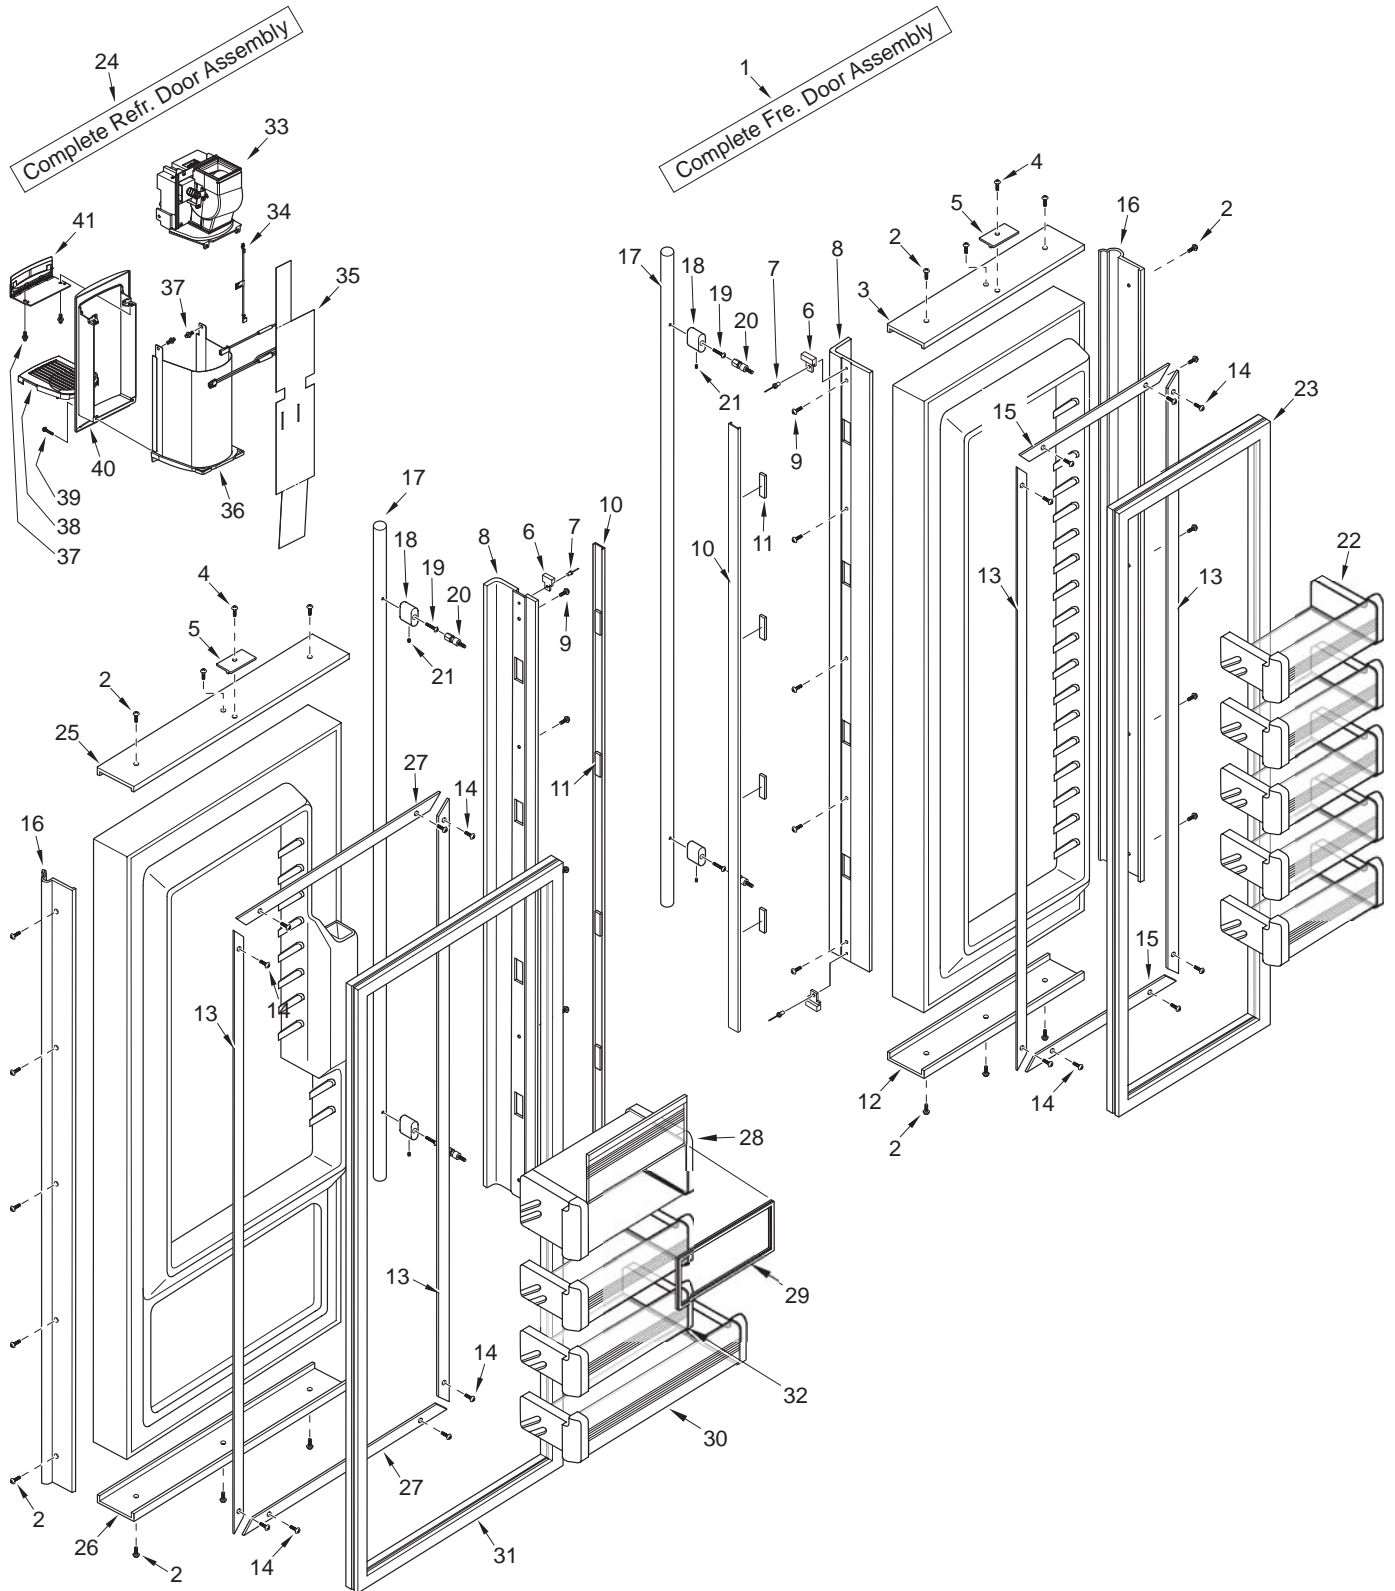

685-3 DOOR VIEW

685-3 COSMETIC PARTS LIST

Ref #	Part #	Description	Ref #	Part #	Description
1	6LG4211	Louvered Grille Assembly, 42" x 11"	44	0212420	Cover, Water Tank
	6PG4211	Panel Grille Assembly, 42" x 11"	45	4202860	Blocking Components; 42"
	6SG4211/S	SS Grille, 42X11-CLSC	46	4201340	Blocking Hardware Package
2	3580270	Logo, Stainless 3 1/2", (Stick-on)	47	4203920	Patch, Fre Face Frm Sill
	3580280	Logo, Framed 3 1/2" (With Pegs)	48	3412280	Egg Tray Cover
3	6150140	Spring Grip Nut, 1/8"	49	3412270	Egg Tray
4	3450900	Grille Spring	50	4131810	Egg Tray with Cover
5	4281450	Unit Shroud Assembly	51	4181970	Freezer Basket Assy
6	6200230	Screw, #8-18 x 1/2" Hex Head	52	4181842	Fre Bskt Slide Assy-LH
7	2234023	Frame, Main Top 42	53	4181841	Fre Bskt Slide Assy-RH
8	6200010	Screw, #10-12 x 3/4" Pan HD	54	6200450	Screw, #8 x 1" Type AR Flat
9	2210701	Main Frame Angle	55	4161490	Refrig. Light Diffuser Assembly
10	6200070	Screw, #4-24 x 3/8" Flat HD	56	3602100	Glass Shelf, Refrig Upper, Spill Proof
11	4120870	Frame Assy, Main Left-LH	57	4181650	Refrig. Roll-out Shelf Assy
12	4120860	Frame Assy, Main Rt-RH	58	4181530	Refrig. Roll-out Basket Assy
13	3550190	Bottom Hinge Stud	59	3411160	Ref Roll-Out Bskt Divider
14	6150200	Nut, 1/4-20 Hex	60	4151760	Crisper Glass Assembly (Incl Seals)
15	6200010	Screw, #10-12 x 3/4" Pan HD	61	3211780	Crisper Glass Seal, Rear
16	0262010	Support, Drain Pan, LH	62	3211750	Crisper Glass Seal, Front
17	2120121	Pan, Drain Vac Form	63	4181450	High Humidity Drawer Assembly
18	0262000	Support, Drain Pan, RH	64	N/A	
19	0262020	Support, Drain Pan, Rear	65	3421711	Top Crspr Glass Support, Narrow-RH
20	0169820	Kickplate, Solid (Black)	66	3421721	Top Crisper glass Support, Wide-RH
	0168210	Kickplate, Stainless Steel	67	6201130	Screw, #8x 1/2" PH FL HD SS
21	6200050	Screw, #10-12 Pan Hd	68	4181421	Top Crisper Slide Assy, Narrow-RH
	6200720	Screw, #8-18x1/2 Ph Tr Hd (SS Model)	69	4181411	Top Crisper Slide Assembly, Wide-RH
22	6201310	Screw, #8 x 1-3/4" Flat PH HD	70	6201270	Screw, #8-18 x 5/8" PH PN SS-Gnd
23	3602350	Fre Shelf Ladder, Left	71	3421780	Humidity Drawer Slide-Frame
24	3602340	Fre Shelf Ladder, Right	72	3421732	Crisper Filler Strip, Wide
25	6200710	Screw, #8-18 x 3/8" Fillister HD	73	3421731	Crisper Filler Strip, Narrow
26	0201320	Freezer Duct	74	6201270	Screw, #8-18 x 5/8" PH PN SS-Gnd
27	4151400	Tank Cover Bracket Assembly	75	4181480	Small Storage Drawer Assembly
28	6201270	Screw, #8-18 x 5/8" PH PN SS-Gnd	76	3421691	Bott Crisper Slide Support, Narrow
29	4151410	Refrig. Upper Left Shelf Ladder Assy	77	3421692	Bott Crisper Slide Support, Wide
30	4281680	Shroud Assy, Compressor	78	3413112	Bot Crisper Slide, Cabinet - Left
31	3602060	Refrig. Shelf Ladder, Lower Left	79	3413111	Bot Crisper Slide, Cabinet - Right
32	3601811	Refrig. Shelf Ladder, Right	80	6201230	Screw, #8 x 7/8" w/a #7 PH FT Head
33	3602210	Freezer Wire Shelf	81	0261640	Duct, Back
34	4152461	Cover Assy, Evap Service	82	6201060	Screw, #8x1-1/4" PH FLAT TAP
35	3050230	Socket, Light Med Base Sngl	83	6201550	Screw, #8-18 Lw Prfl
36	3030030	Light Bulb, 40 Watt	84	3450520	Grille Hook
37	4162720	Light Assy, Fre Evap Front	85	3414180	Grille, Fre Air Duct
38	4181690	Ice Bucket Assy	86	3050260	Socket, Light Med Base
39	6200140	Screw, #8-15 x 3/8" Truss HD	87	4162740	Light Assy, Lower Fre
40	6201330	Screw, #8-18 x 5/8" PH PN SS-Gnd	88	3500720	Freezer Lower Light Diffuser
41	3520420	Insert / Diffuser Stand-off	89	0262080	Bracket, Cond Shroud
42	4181860	Juice Can Rack Assy	90	0169850	Bracket, Cold Plate Cover
43	3602041	Glass Shelf, Spill Proof	91	2121120	Shim, Fre Basket Slide