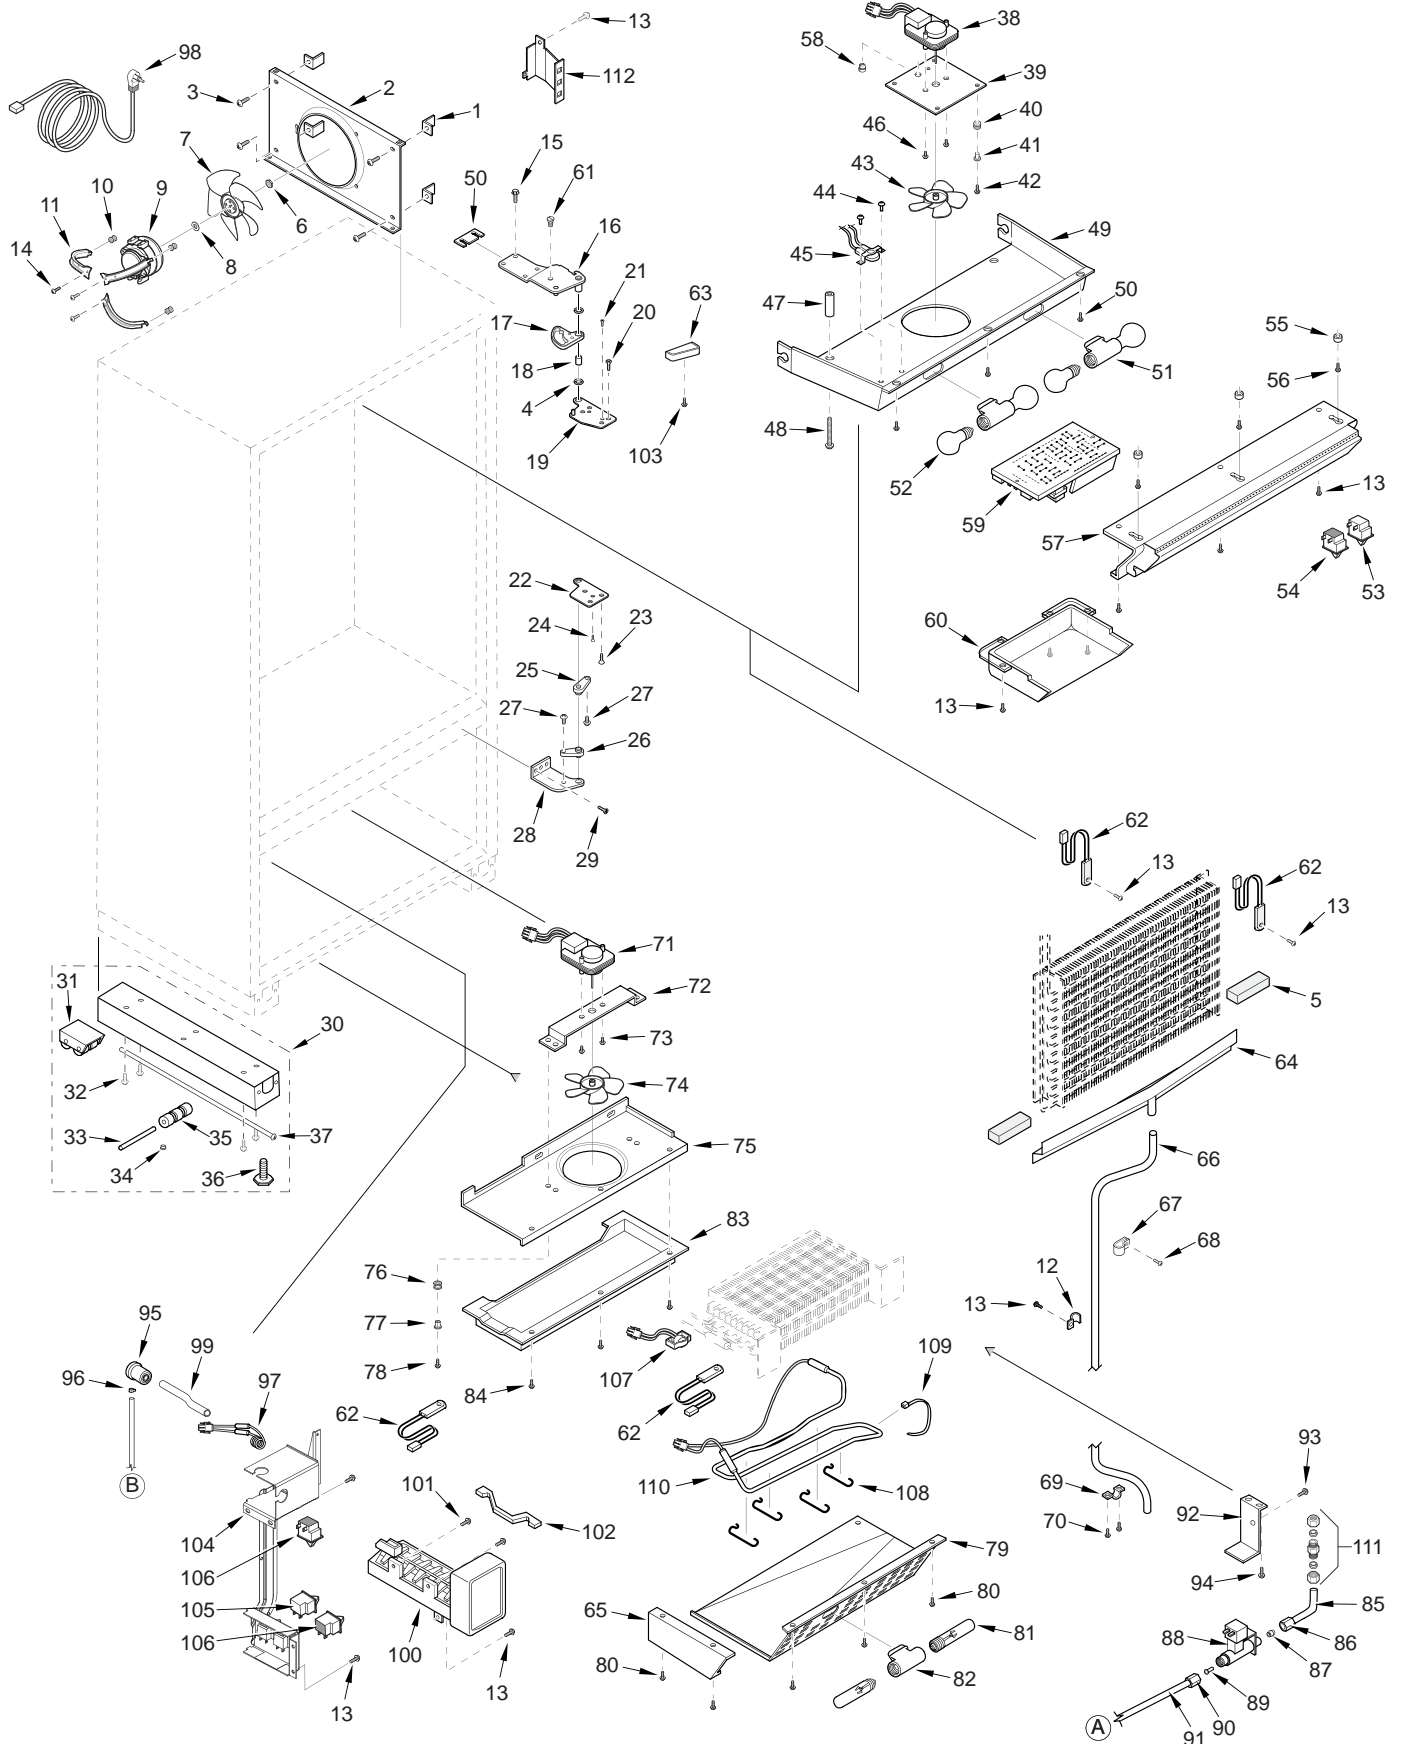

611-3 MECHANICAL VIEW

611-3 SEALED SYSTEM PARTS LIST

<u>Ref #</u>	<u>Part #</u>	<u>Description</u>
1	4202280	Compressor, (EMI60HER)
2	3112570	Electrical Assy, EGZS60 (For EGZ60 Comp)
	3111460	Relay, Emb 1351408 or 213514083 (For EMI60HER Comp)
	3111470	Overload, TI4TM757NFB (For EMI60HER Comp)
3	3112500	Capacitor, 12MF (For EGZ60)
4	3112420	Term Cvr Spring, EGZ80
5	4201880	Compressor, Refrig. (EMI30HER)
6	3112212	Electrical Assy, EMT30HSC Comp (For EMT30HSC Comp.)
	3111370	Relay, 1351400 (For EMI30HER Compressor)
	3111410	Overload, 4TM734LFB (For EMI30HER Compressor)
7	3112500	Capacitor, 12MF (For EMT30HSC Comp.)
8	3112270	Term Cvr Spring, DC51C
9	3014230	Filter-Drier, High Side
10	0168040	Drier Bracket
11	6201270	Screw, #8-18 x 5/8" PH PN SS-Gnd
12	7002007	Evap, Fre Svce
13	3011130	Freezer Accumulator
14	6200120	Screw, #10-12 x 1/2" Truss HD
15	3130630	Evaporator, Refrig.
16	6201270	Screw, #8-18 x 5/8" PH PN SS-Gnd
17	2600138	Drain Pan Heater Loop
18	3421410	Drain Pan Heater Loop Support
19	6200010	Screw, #10-12 x 3/4" Pan HD
20	6200010	Screw, #10-12 x 3/4" Pan HD
21	6150220	Nut, 5/16-18 Hex Zinc
22	6240050	Flat Washer, 5/16"
23	3150010	Rubber Grommet, Small, 5/8"
	3150170	Rubber Grommet, Large, 15/16"
24	6160030	Spacer, 5/16 x 7/16 x 5/8"
	6160070	Sleeve, 5/16 x 7/16 x 7/8"
25	4251350	Heat Exchanger, Freezer
26	7002008	Condenser, Dual Svce
27	4251570	Heat Exchanger, Refrigerator
28	6120170	Locking Cable Tie, Red, 11-1/2"
29	3014100	Suction Line Drier (Service Only)