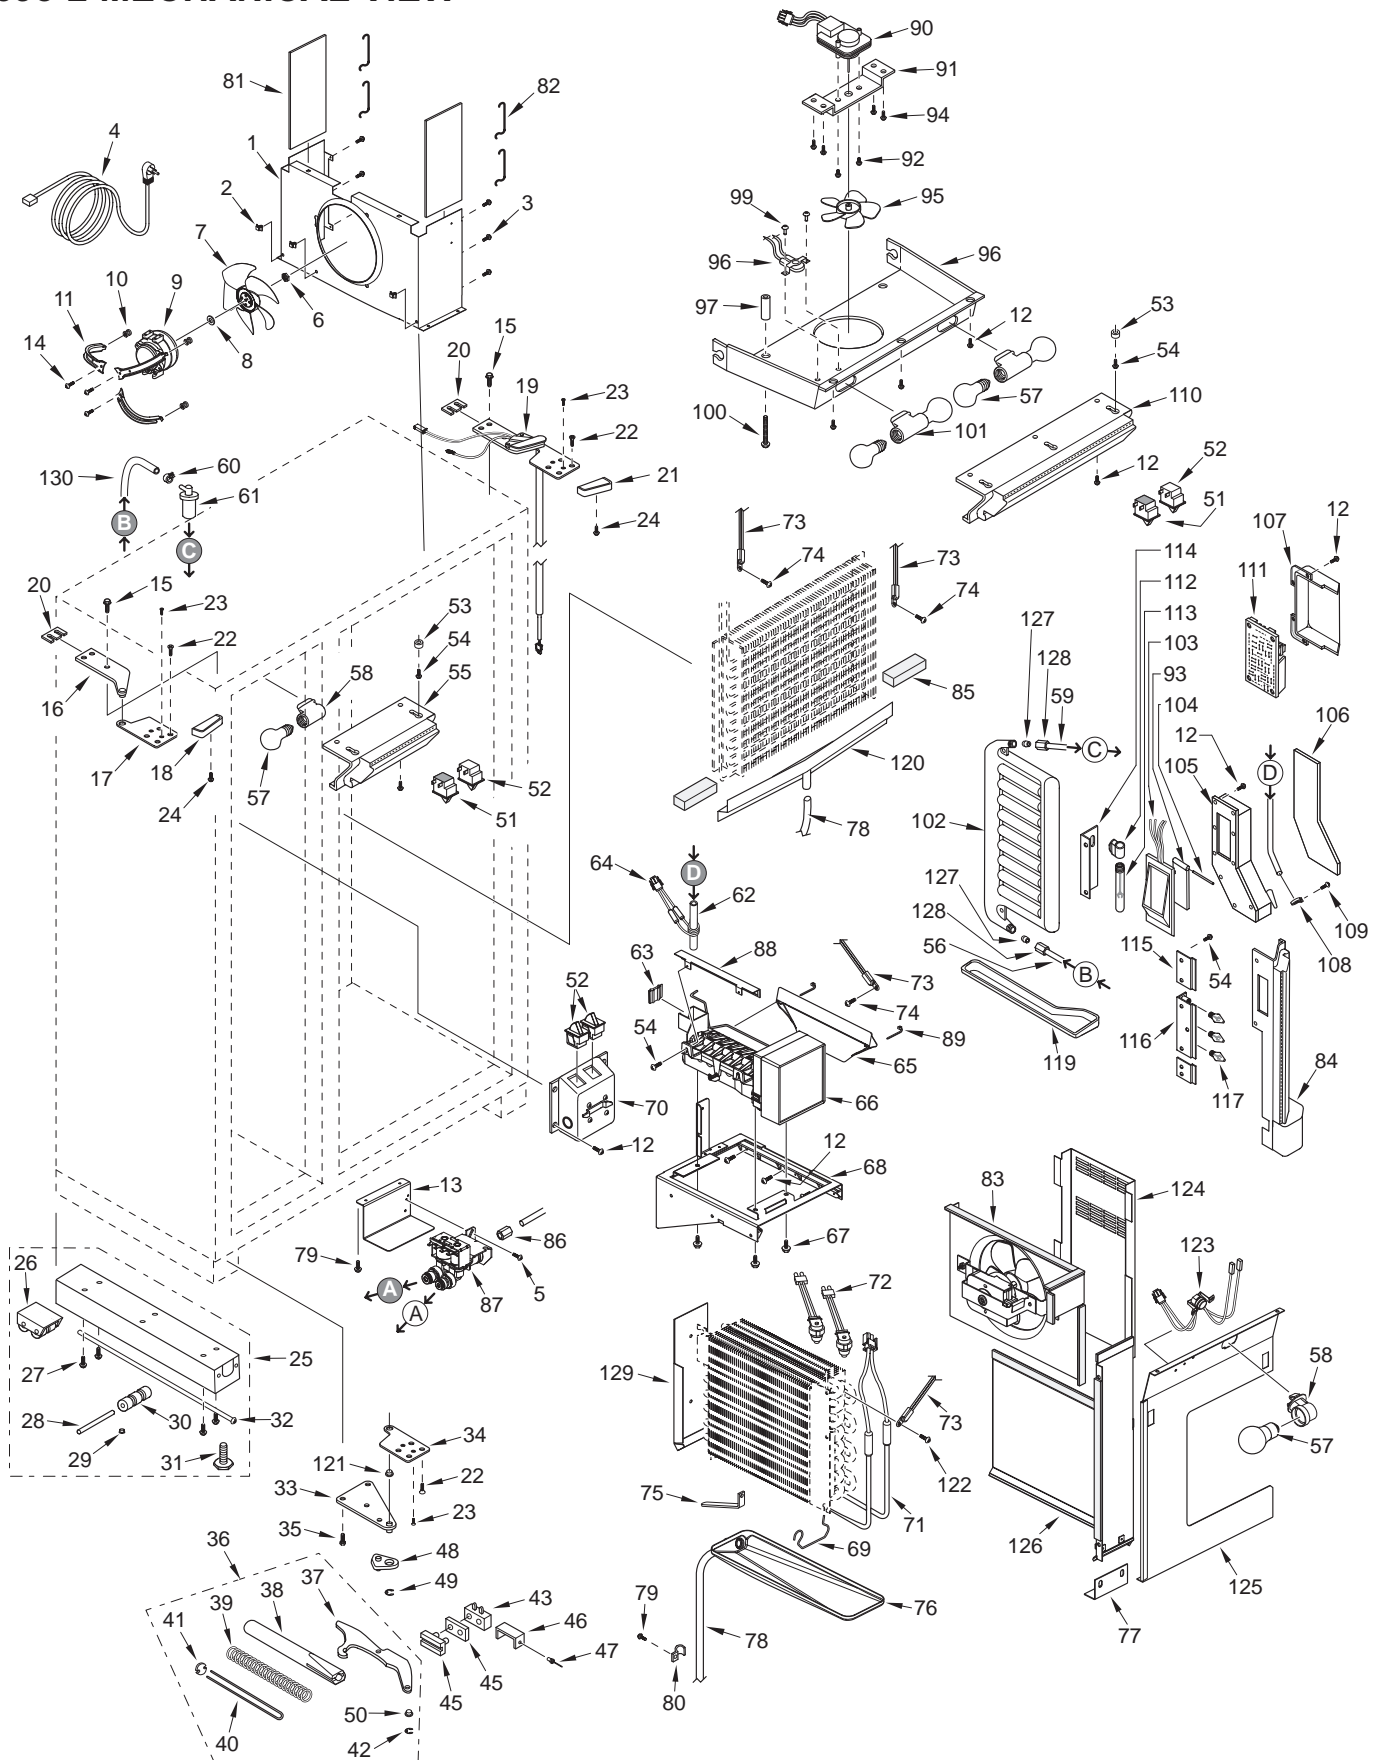

695-2 MECHANICAL VIEW

695-2 SEALED SYSTEM PARTS LIST

<u>Ref #</u>	<u>Part #</u>	<u>Description</u>
1	4202280	Compressor, (EMI60HER)
2	3112570	Electrical Assy, EGZS60 (For EGZ60 Comp)
	3111460	Relay, Emb 1351408 or 213514083 (For EMI60HER Comp)
	3111470	Overload, TI4TM757NFB (For EMI60HER Comp)
3	3112500	Capacitor, 12MF (For EGZ60)
4	3112420	Term Cvr Spring, EGZ80
5	4201880	Compressor, Refrig. (EMI30HER)
6	3112212	Electrical Assy, EMT30HSC Comp (For EMT30HSC Comp.)
	3111370	Relay, 1351400 (For EMI30HER Compressor)
	3111410	Overload, 4TM734LFB (For EMI30HER Compressor)
7	3112500	Capacitor, 12MF (For EMT30HSC Comp.)
8	3112270	Term Cvr Spring, DC51C
9	3014230	Filter-Drier, High Side
10	0168040	Drier Bracket
11	6201270	Screw, #8-18 x 5/8" PH PN SS-Gnd
12	4212070	Evap Assy, Fre Svce (INCL: Heat Exchanger & Electricals)
13	7003219	Muffler, Dual 5/16" ID Svce
14	NA	
15	3130800	Evaporator, Refrig.
16	6201270	Screw, #8-18 x 5/8" PH PN SS-Gnd
17	2600138	Drain Pan Heater Loop
18	3421410	Drain Pan Heater Loop Support
19	6200010	Screw, #10-12 x 3/4" Pan HD
20	6200010	Screw, #10-12 x 3/4" Pan HD
21	6150220	Nut, 5/16-18 Hex Zinc
22	6240050	Flat Washer, 5/16"
23	3150010	Rubber Grommet, Small, 5/8"
	3150170	Rubber Grommet, Large, 15/16"
24	6160030	Spacer, 5/16 x 7/16 x 5/8"
	6160070	Sleeve, 5/16 x 7/16 x 7/8"
25	4251580	Heat Exchanger, Freezer
26	3120510	Condenser, Wire on Tube
27	4251660	Heat Exchanger, Refrigerator
28	6120170	Locking Cable Tie, Red, 11-1/2"
29	3014100	Suction Line Drier (Service Only)