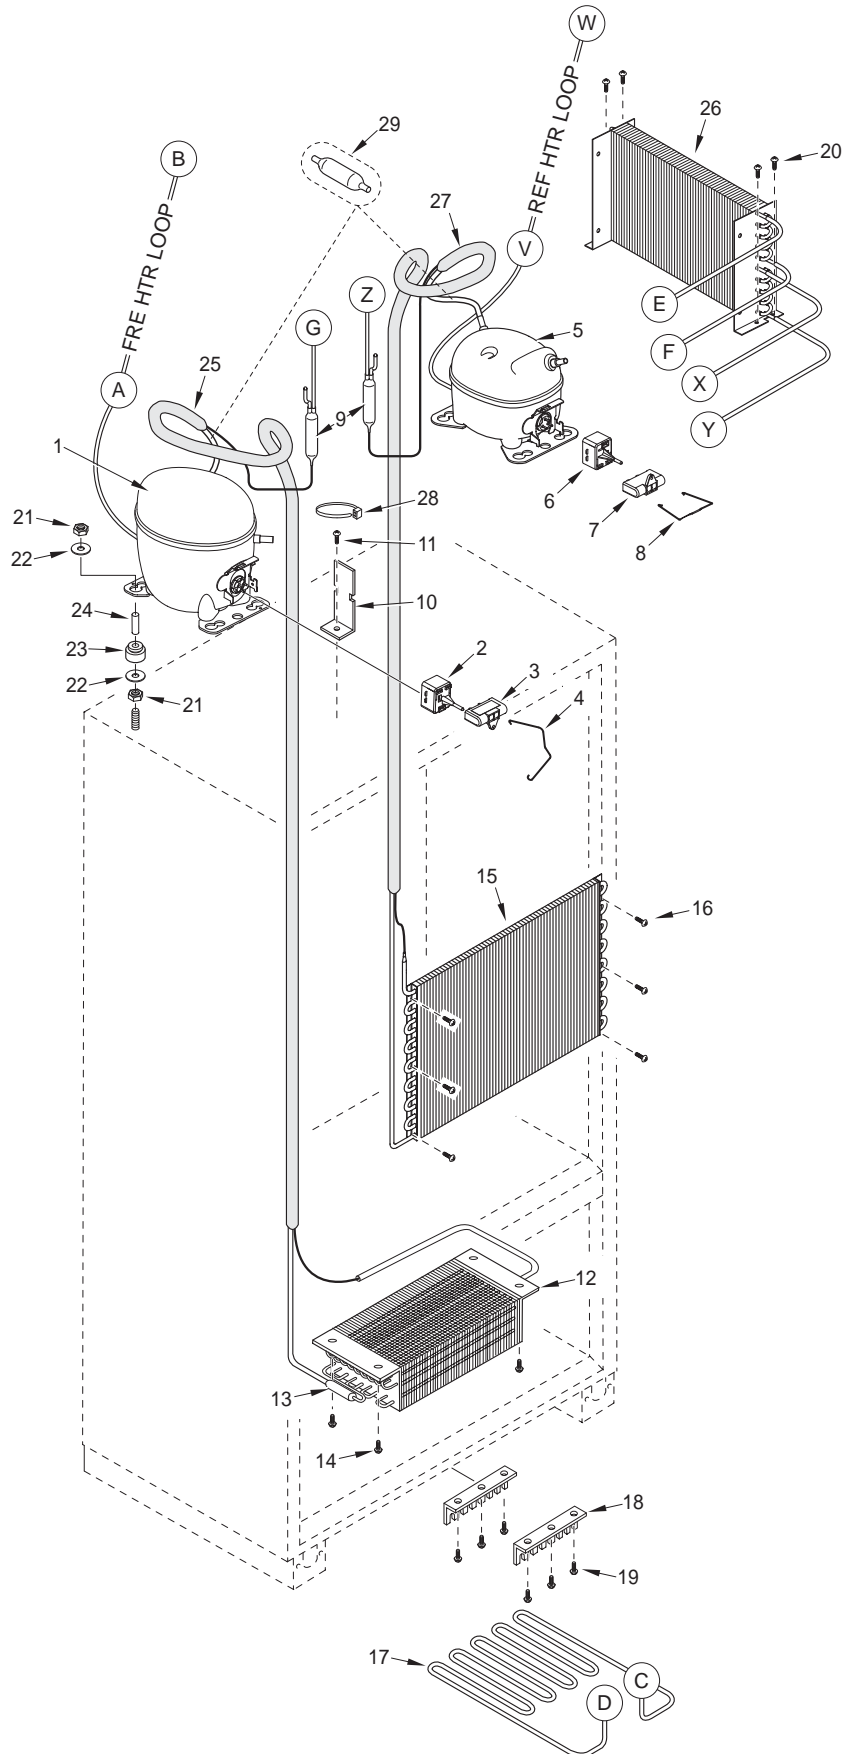

611-3 SEALED SYSTEM PARTS LIST

<u>Ref #</u>	<u>Part #</u>	<u>Description</u>
1	4202280	Compressor, (EMI60HER)
2	3112570	Electrical Assy, EGZS60 (For EGZ60 Comp)
	3111460	Relay, Emb 1351408 or 213514083 (For EMI60HER Comp)
	3111470	Overload, TI4TM757NFB (For EMI60HER Comp)
3	3112500	Capacitor, 12MF (For EGZ60)
4	3112420	Term Cvr Spring, EGZ80
5	4201880	Compressor, Refrig. (EMI30HER)
6	3112212	Electrical Assy, EMT30HSC Comp (For EMT30HSC Comp.)
	3111370	Relay, 1351400 (For EMI30HER Compressor)
	3111410	Overload, 4TM734LFB (For EMI30HER Compressor)
7	3112500	Capacitor, 12MF (For EMT30HSC Comp.)
8	3112270	Term Cvr Spring, DC51C
9	3014230	Filter-Drier, High Side
10	0168040	Drier Bracket
11	6201270	Screw, #8-18 x 5/8" PH PN SS-Gnd
12	7002007	Evap, Fre Svce
13	3011130	Freezer Accumulator
14	6200120	Screw, #10-12 x 1/2" Truss HD
15	3130630	Evaporator, Refrig.
16	6201270	Screw, #8-18 x 5/8" PH PN SS-Gnd
17	2600138	Drain Pan Heater Loop
18	3421410	Drain Pan Heater Loop Support
19	6200010	Screw, #10-12 x 3/4" Pan HD
20	6200010	Screw, #10-12 x 3/4" Pan HD
21	6150220	Nut, 5/16-18 Hex Zinc
22	6240050	Flat Washer, 5/16"
23	3150010	Rubber Grommet, Small, 5/8"
	3150170	Rubber Grommet, Large, 15/16"
24	6160030	Spacer, 5/16 x 7/16 x 5/8"
	6160070	Sleeve, 5/16 x 7/16 x 7/8"
25	4251350	Heat Exchanger, Freezer
26	7002008	Condenser, Dual Svce
27	4251570	Heat Exchanger, Refrigerator
28	6120170	Locking Cable Tie, Red, 11-1/2"
29	3014100	Suction Line Drier (Service Only)

611-3 SEALED SYSTEM VIEW