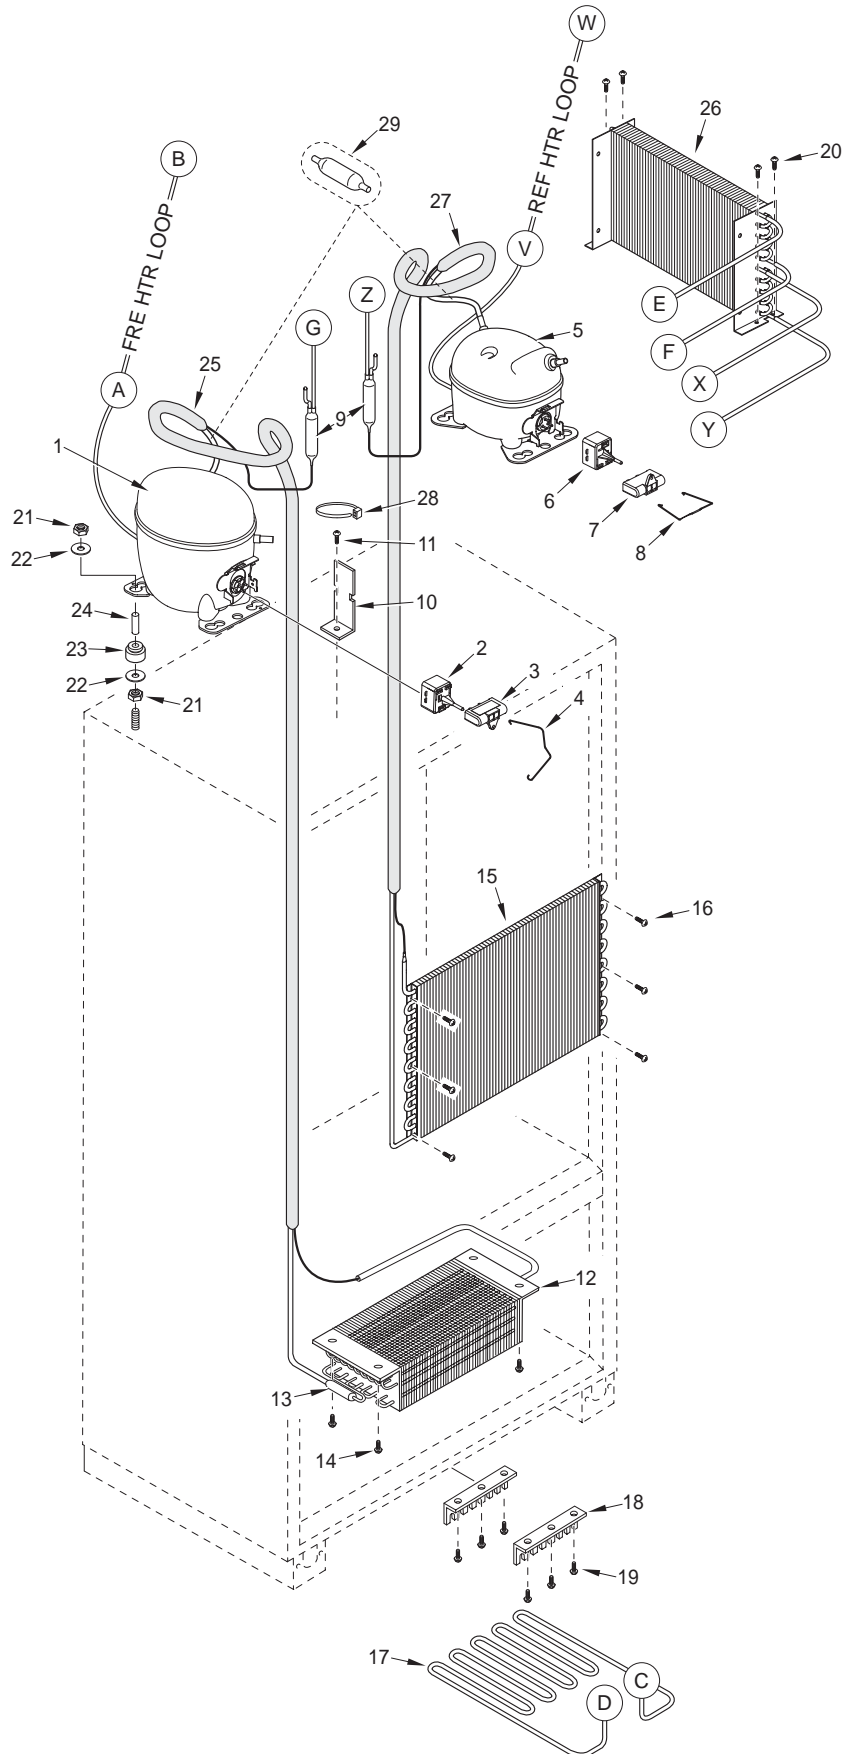

650G-3 SEALED SYSTEM VIEW

661-3 DOOR PARTS LIST

Ref #	Part #	Description	Ref #	Part #	Description
1	4132855	Door Assy, Fre SRVC-Framed/Overlay	17	4133730	Handle Assy, SS OBR Standoffs (Incl. Stand-offs)
	4132715	Door Assy, Freezer SRVC SS		4133731	Handle Assy, OBR Standoff, B (Incl. Stand-offs)
	4135751	Door Assy, SRVC, Fre, B		4133732	Handle Assy, OBR Standoff, P (Incl. Stand-offs)
	4135951	Door Assy, SRVC, Fre, P			
NOTE: Door Assy's do NOT incl. hinges or handles.					
2	6200720	Screw, #8-18 x 1/2 PH Truss HD	18	3512150	Standoff, SS Oval
	6200721	Screw, #8-18X1/2 Ph Low Prfl, B		3512151	Standoff, Oval, B
3	2230625	Door Trim, Top; Freezer		3512152	Standoff, Oval, P
4	6200720	Screw, #8-18 x 1/2 PH Truss HD	19	6110540	Bolt, #10-24 x 1/2 Flat Socket HD
	6200721	Screw, #8-18X1/2 Ph Low Prfl, B	20	3511520	Handle Mounting Stud
5	4200940	Switch Depressor (Includes Screw)	21	6110730	Set Screw #10-32 X 1/4 SS Cone
	3421381	Depressor, Switch, B (Screw not Incl.)	22	4330290	Fre Door Shelf Assy
6	3413340	Handle/Trim End Cap	23	3212150	Door Gasket, Fre
7	6180160	Rivet, Open End Blind, 1/8 x 3/16	24	4132845	Door Assy, Ref. SRVC-Framed/Overlay
8	4132220	Door Handle Assembly (Framed)		4132705	Door Assy, Refrigerator SRVC SS
	4132320	Handle-Side Door Trim (Overlay)		4135741	Door Assy, SRVC, Ref, B
9	6201300	Tapping Screw, #8 x 1/2		4135941	Door Assy, SRVC, Ref, P
10	4131860	Handle/Trim Molding Assy	NOTE: Door Assy's do NOT incl. hinges or handles.		
11	3451140	Magnet, Trim Strip - 3"	25	2230623	Door Trim, Top; Refrigerator
12	2230626	Door Trim, Bottom; Freezer	26	2230624	Door Trim, Bottom; Refrigerator
13	3420260	Gasket Retainer, 66.875"	27	3420160	Gasket Retainer, 18.25"
14	6200410	Screw, #8 x 1/2 Slot Head Hex	28	4330320	Dairy Compartment Assy
15	3420130	Gasket Retainer, 13.812"	29	3210720	Dairy Door Seal
16	3511130	Door Trim, Hinge Side - (SS Model)	30	4330270	Refrig. Door Shelf Assy
	3511131	Door Trim, Hinge Side - Mitered Corner	31	3212140	Door Gasket, Refrigerator
	3512241	Trim, Door Hinge Side - Carbon	32	3410990	Egg Tray
	3512242	Trim, Door Hinge Side - Platinum