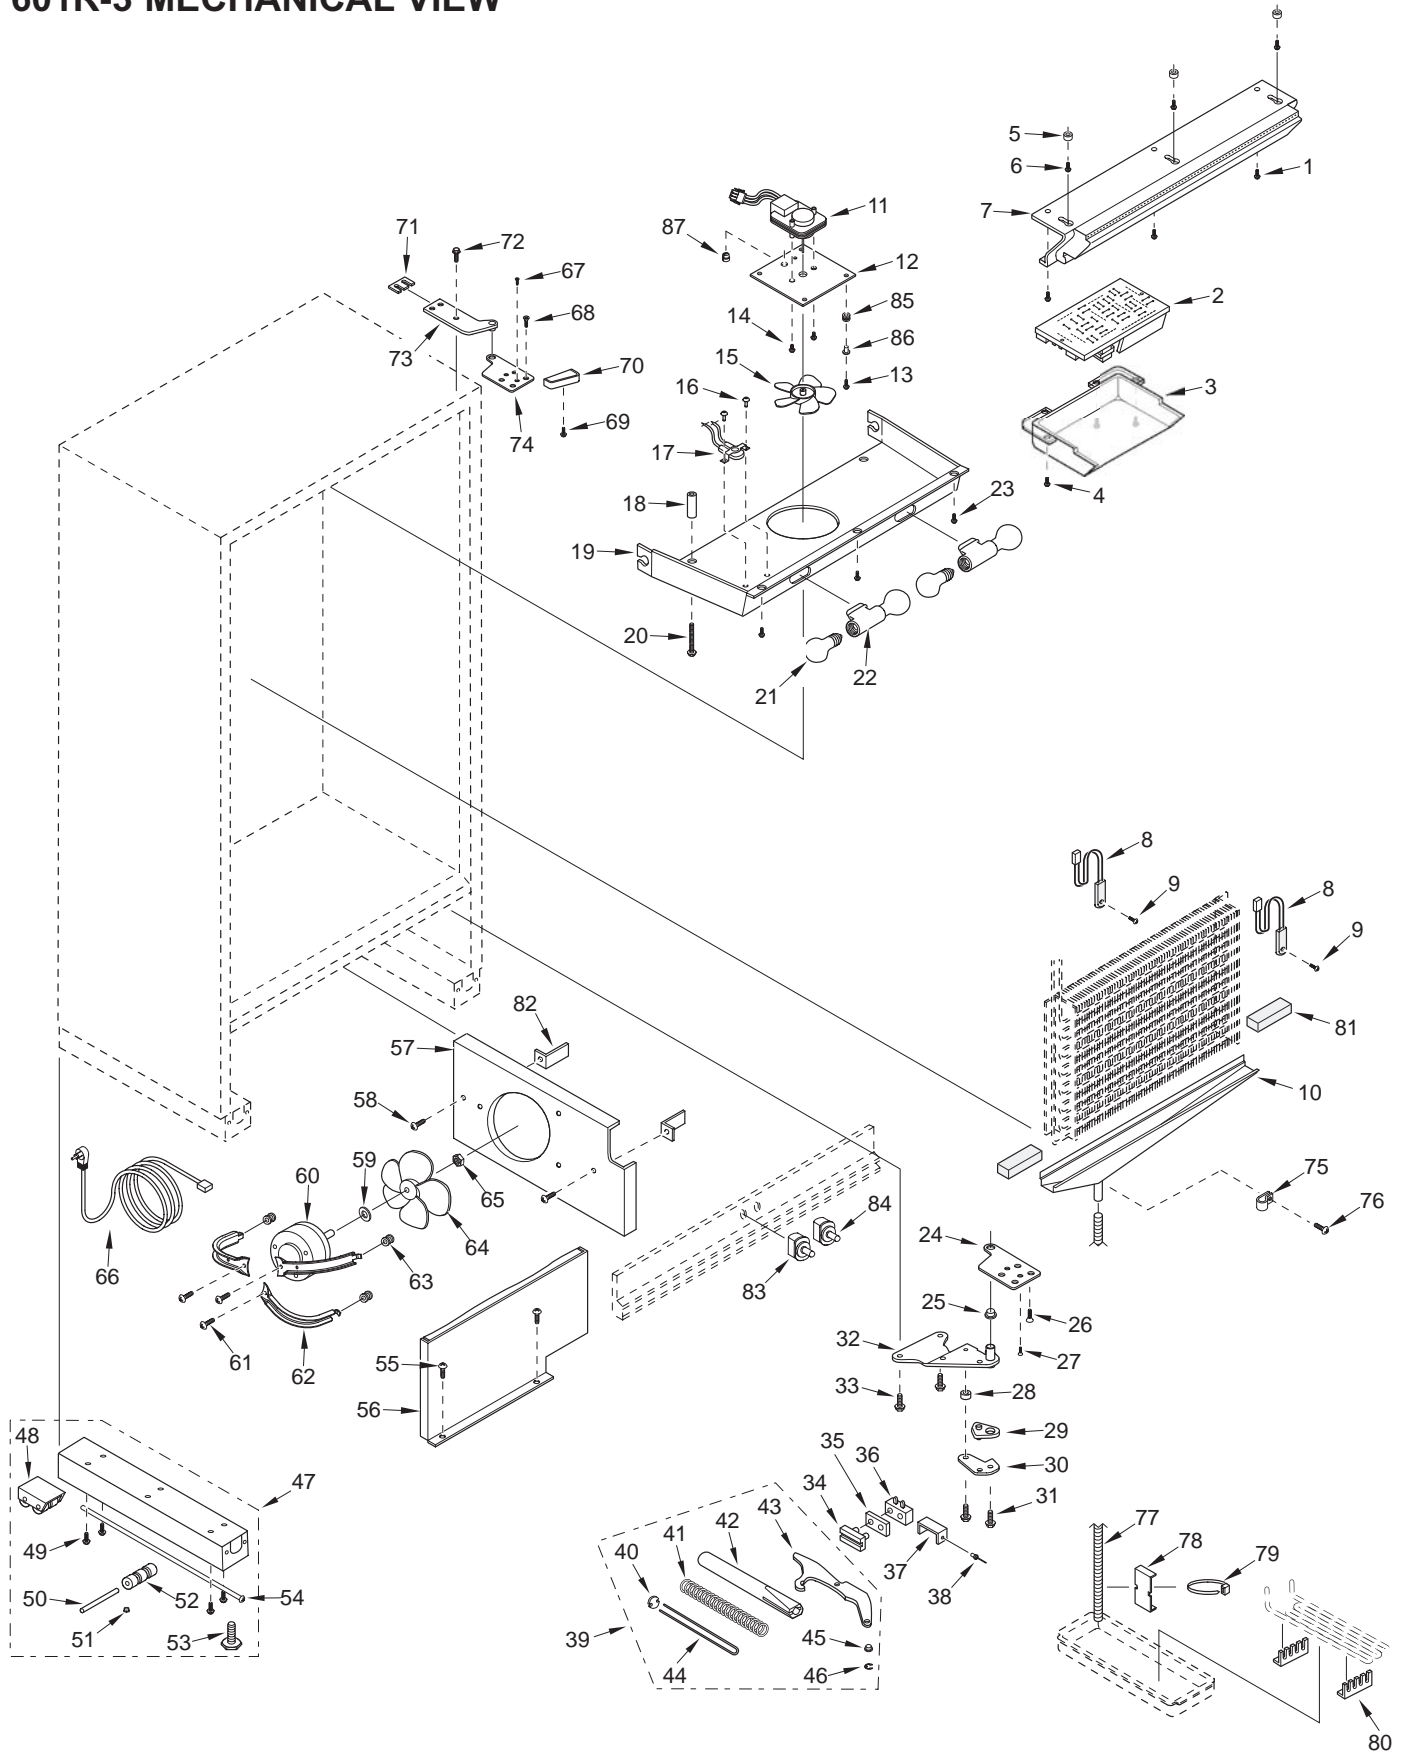

601R-3 MECHANICAL VIEW

601R-3 SEALED SYSTEM PARTS LIST

<u>Ref #</u>	<u>Part #</u>	<u>Description</u>
1	3130610	Evaporator, Ref
2	6201270	Screw, #8-18 x 5/8" PH PN SS-Gnd
3	7002014	Condenser
4	6110020	Bolt, #10-24 x 3/8" Truss HD
5	6150080	Nut-Flat, #10-24
6	3014230	Filter-Drier, High Side
7	6120170	Locking Cable Tie, Red, 11-1/2"
8	4251310	Heat Exchanger
9	4201880	Compressor, Refrig. (EMI30HER)
10	3112212	Electrical Assy, EMT30HSC Comp (For EMT30HSC Comp.)
	3111370	Relay, 1351400 (For EMI30HER Compressor)
	3111410	Overload, 4TM734LFB (For EMI30HER Compressor)
11	3112500	Capacitor, 12MF (For EMT30HSC Comp.)
12	3112270	Term Cvr Spring, DC51C
13	6200300	Screw, 5/16-18 x 1-1/2" Hex
14	6240050	Flat Washer, 5/16"
15	3150170	Rubber Grommet, Large, 15/16"
16	1801000	Nylon Compressor Mount, 7/16"
17	6160070	Sleeve, 5/16 x 7/16 x 7/8"
18	2600196	Drain Pan Heater Loop
19	3421430	Support, Pan Heater
20	3014100	Suction Line Drier (Service Only)