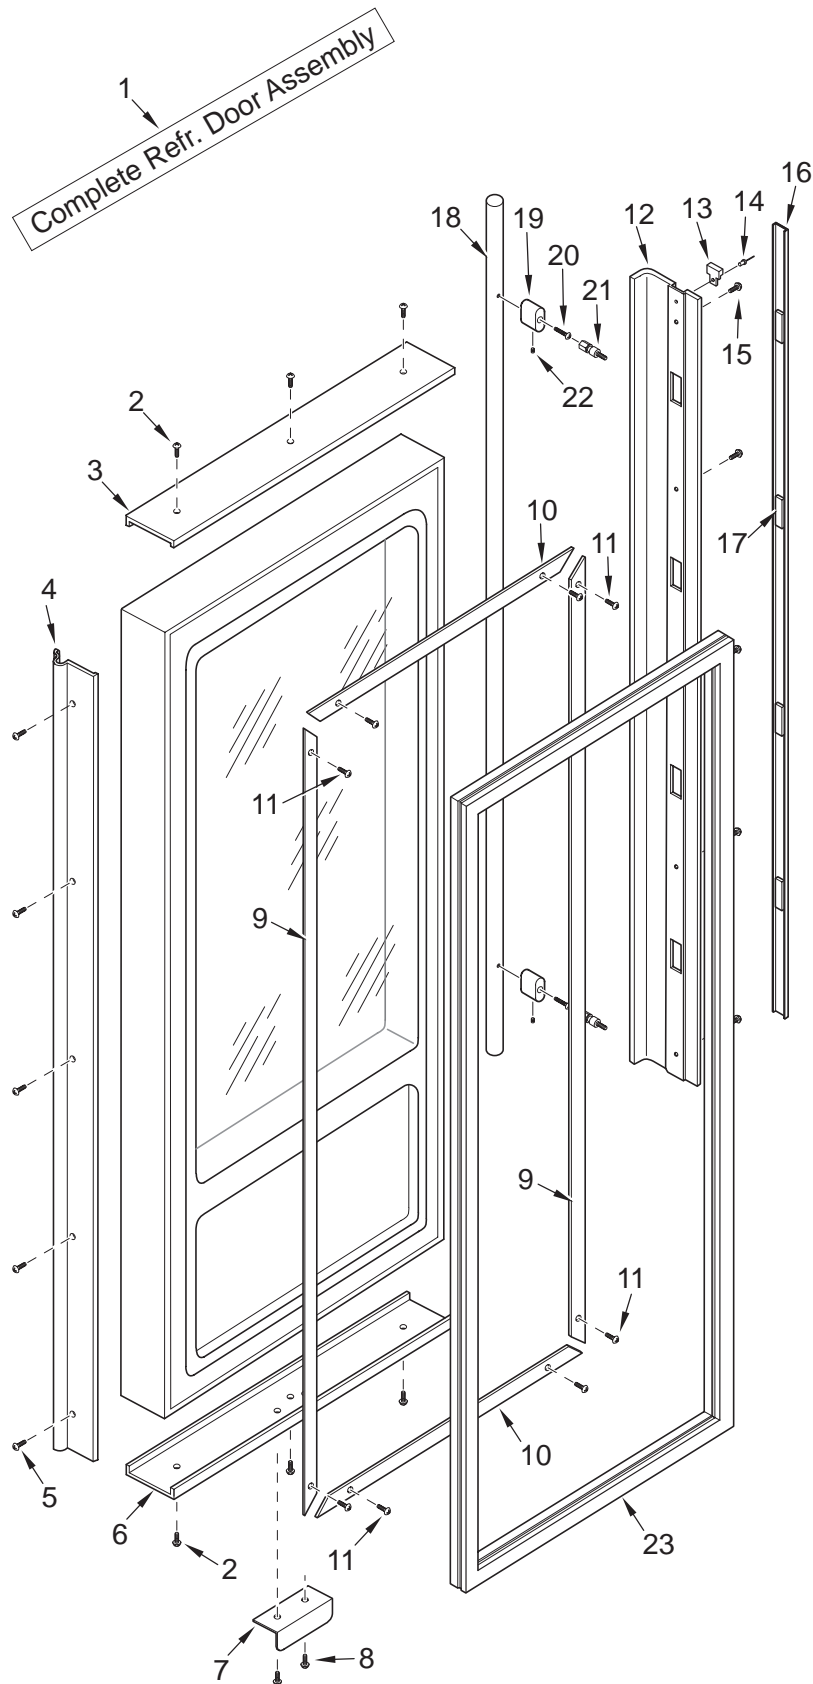

601RG-3 DOOR VIEW