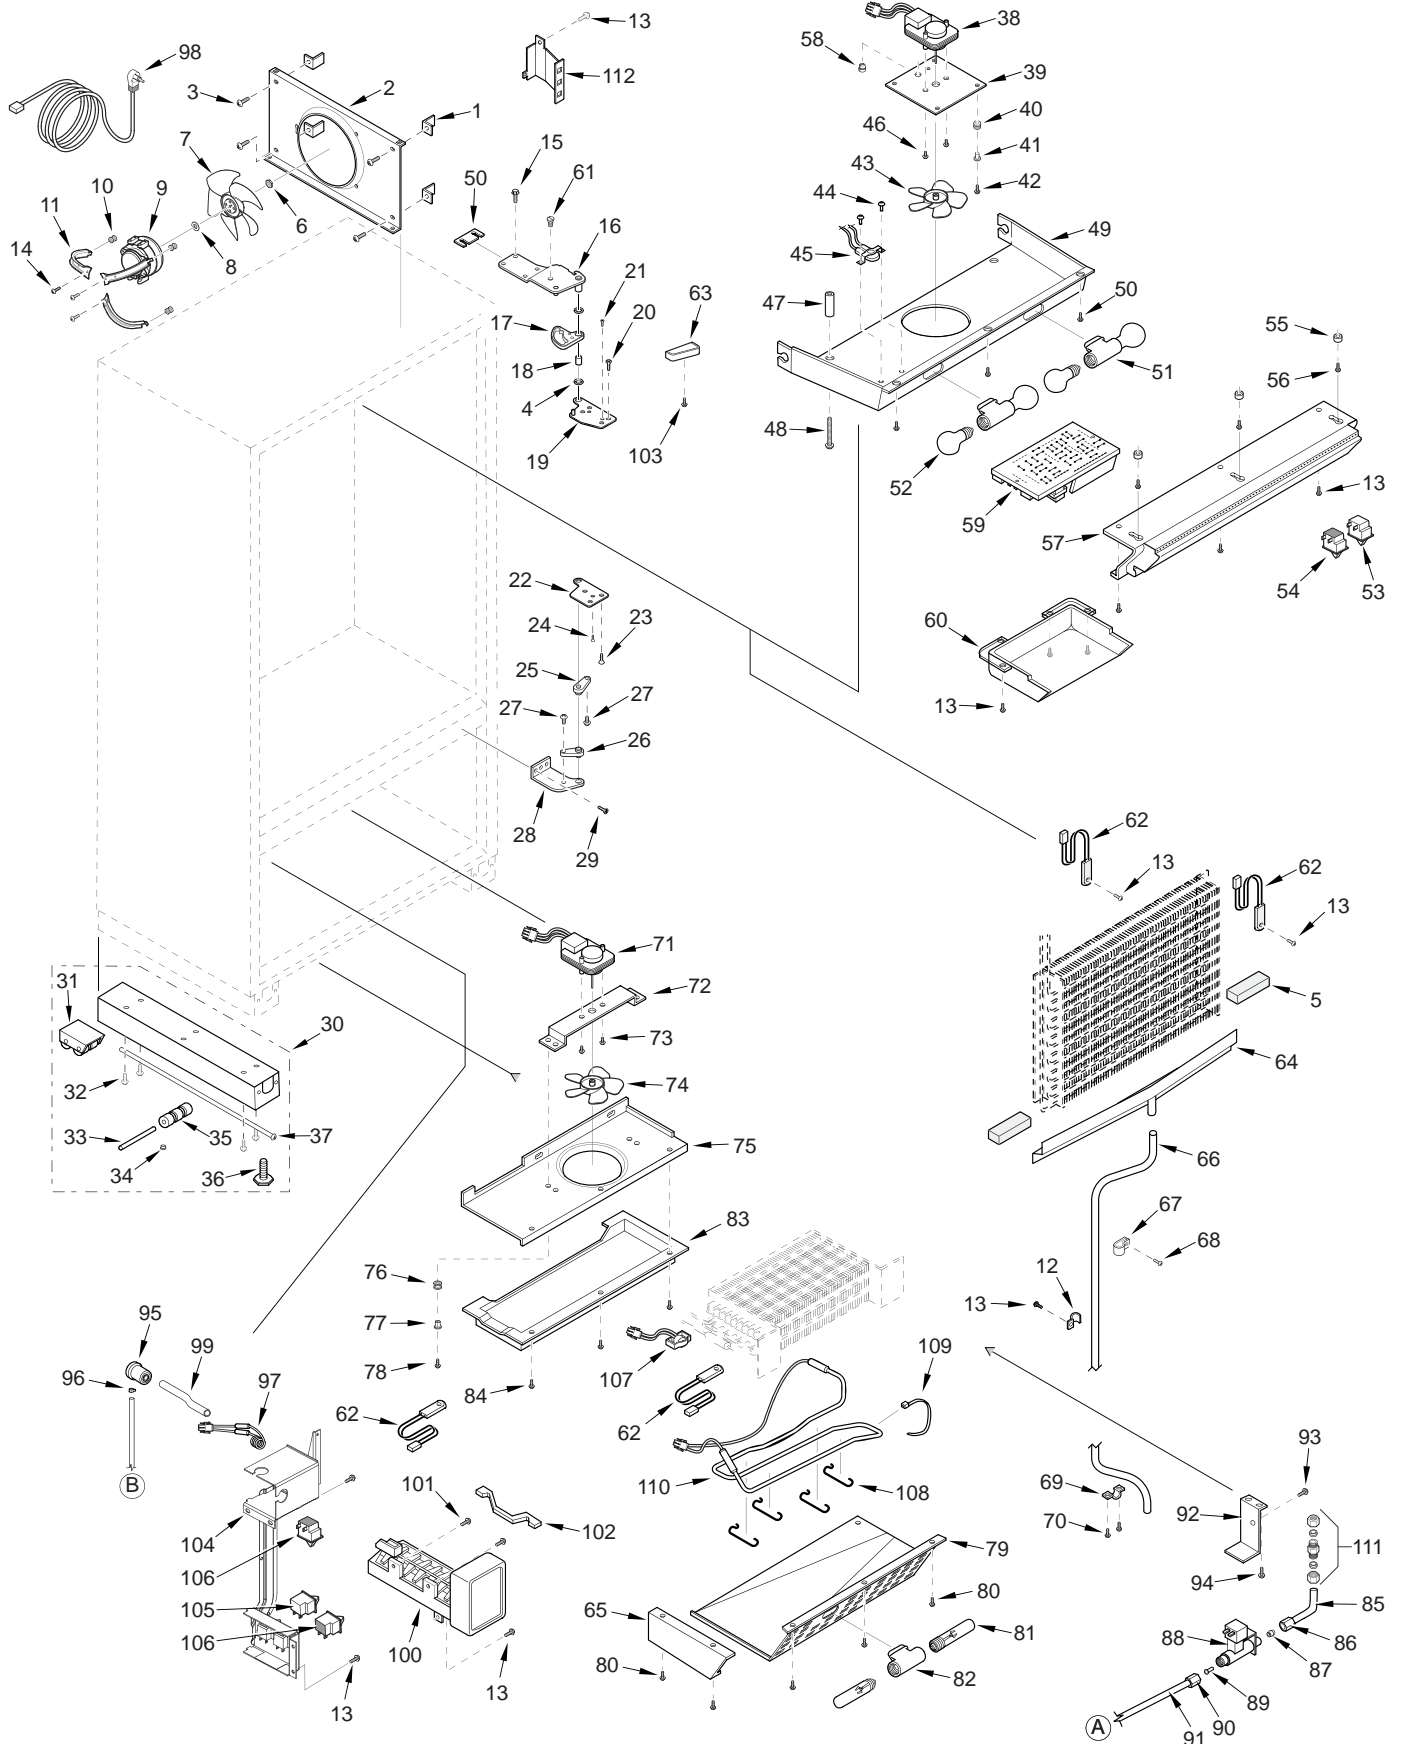

650-3 MECHANICAL VIEW

650-3 SEALED SYSTEM PARTS LIST

<u>Ref #</u>	<u>Part #</u>	<u>Description</u>
1	4202280	Compressor, (EMI60HER)
2	3112570	Electrical Assy, EGZS60 (For EGZ60 Comp)
	3111460	Relay, Emb 1351408 or 213514083 (For EMI60HER Comp)
	3111470	Overload, TI4TM757NFB (For EMI60HER Comp)
3	3112500	Capacitor, 12MF (For EGZ60)
4	3112420	Term Cvr Spring, EGZ80
5	4201880	Compressor, Refrig. (EMI30HER)
6	3112212	Electrical Assy, EMT30HSC Comp (For EMT30HSC Comp.)
	3111370	Relay, 1351400 (For EMI30HER Compressor)
	3111410	Overload, 4TM734LFB (For EMI30HER Compressor)
7	3112500	Capacitor, 12MF (For EMT30HSC Comp.)
8	3112270	Term Cvr Spring, DC51C
9	3014230	Filter-Drier, High Side
10	0168040	Drier Bracket
11	6201270	Screw, #8-18 x 5/8" PH PN SS-Gnd
12	7002004	Evap, Fre Svce
13	3011130	Freezer Accumulator
14	6200120	Screw, #10-12 x 1/2" Truss HD
15	3130630	Evaporator, Refrig.
16	6201270	Screw, #8-18 x 5/8" PH PN SS-Gnd
17	2600138	Drain Pan Heater Loop
18	3421410	Drain Pan Heater Loop Support
19	6200010	Screw, #10-12 x 3/4" Pan HD
20	6200010	Screw, #10-12 x 3/4" Pan HD
21	6150220	Nut, 5/16-18 Hex Zinc
22	6240050	Flat Washer, 5/16"
23	3150010	Rubber Grommet, Small, 5/8"
	3150170	Rubber Grommet, Large, 15/16"
24	6160030	Spacer, 5/16 x 7/16 x 5/8"
	6160070	Sleeve, 5/16 x 7/16 x 7/8"
25	4251270	Heat Exchanger, Freezer
26	7002008	Condenser, Dual Svce
25	4251270	Heat Exchanger, Freezer
28	6120170	Locking Cable Tie, Red, 11-1/2"
29	3014100	Suction Line Drier (Service Only)