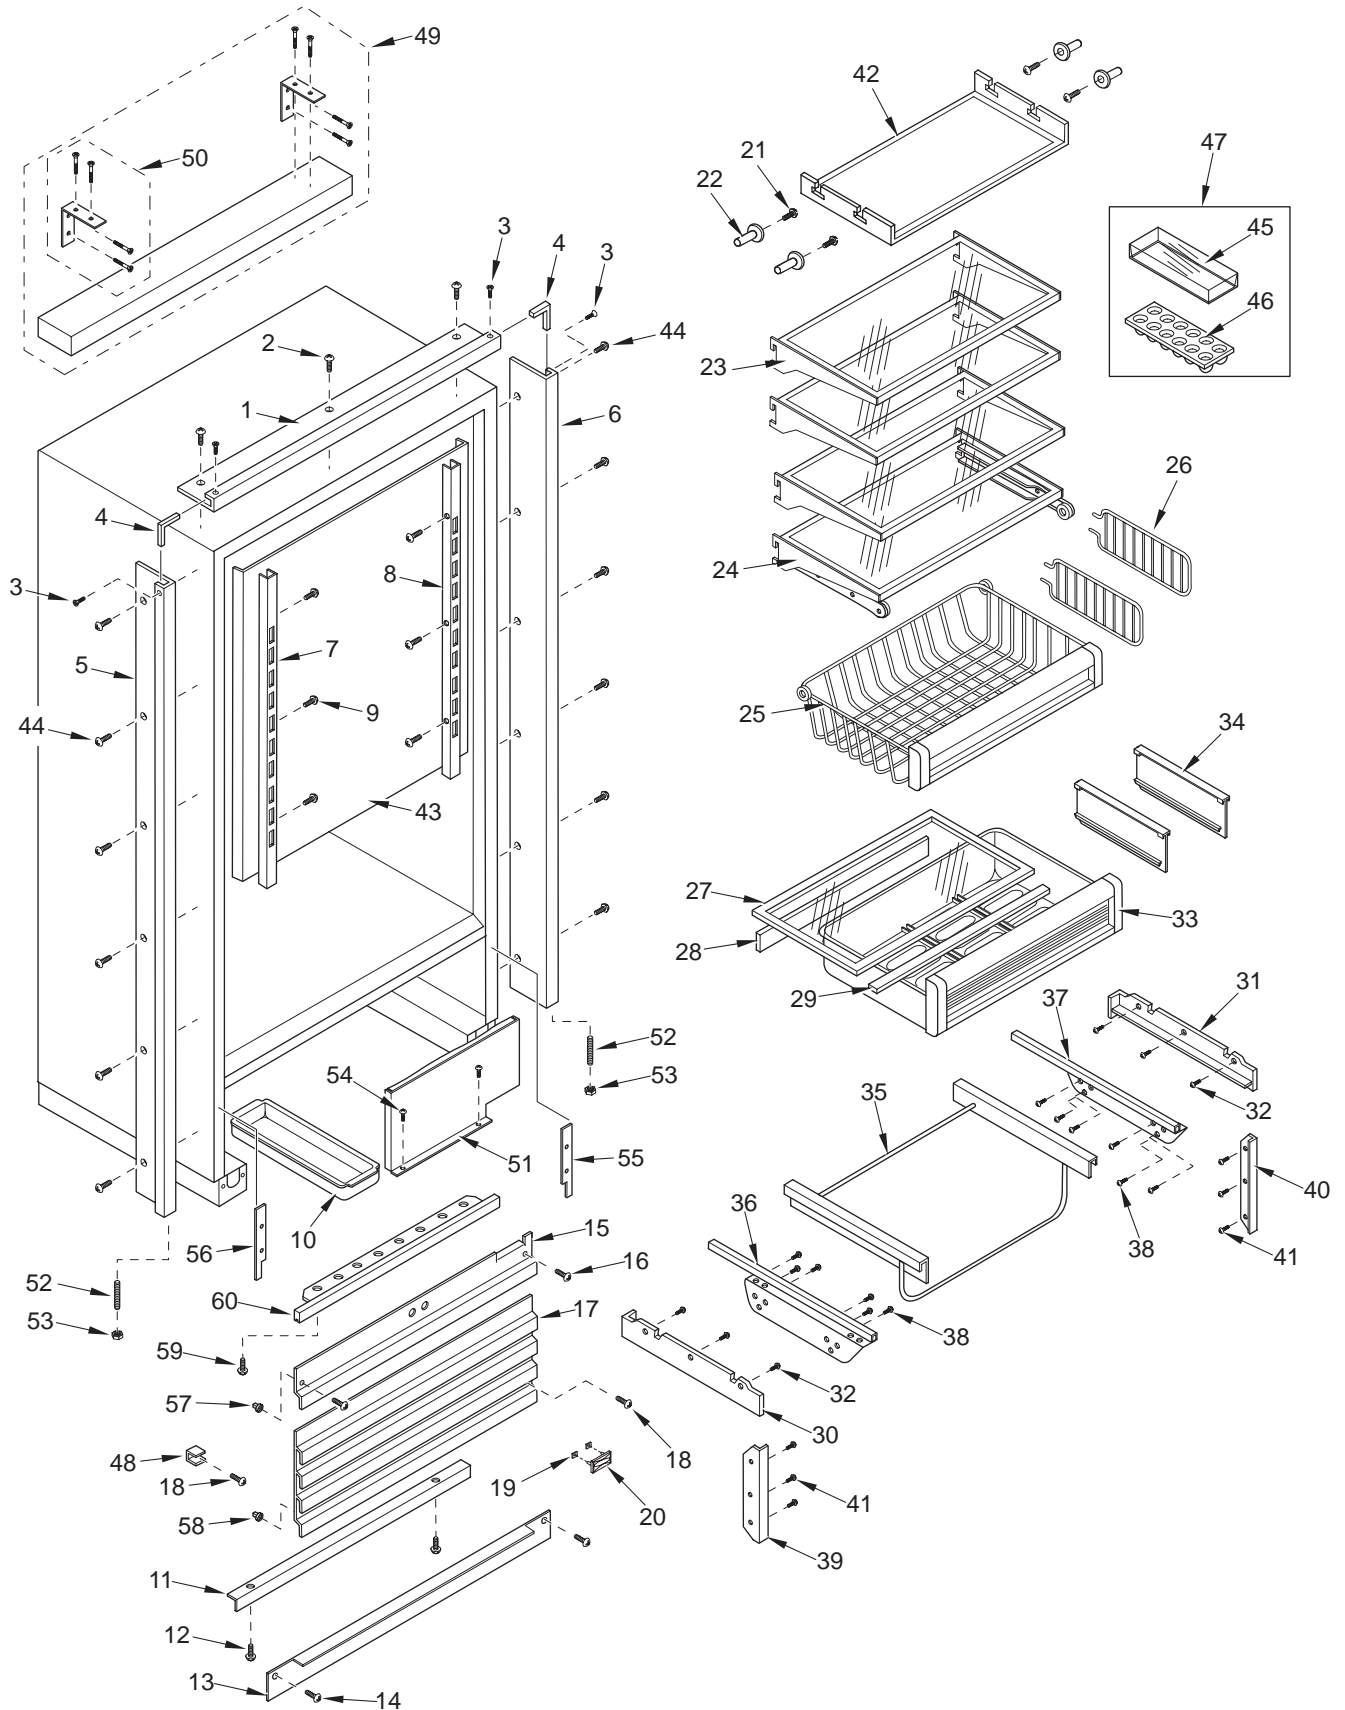

601R-3 COSMETIC VIEW

601R-3 MECHANICAL PARTS LIST