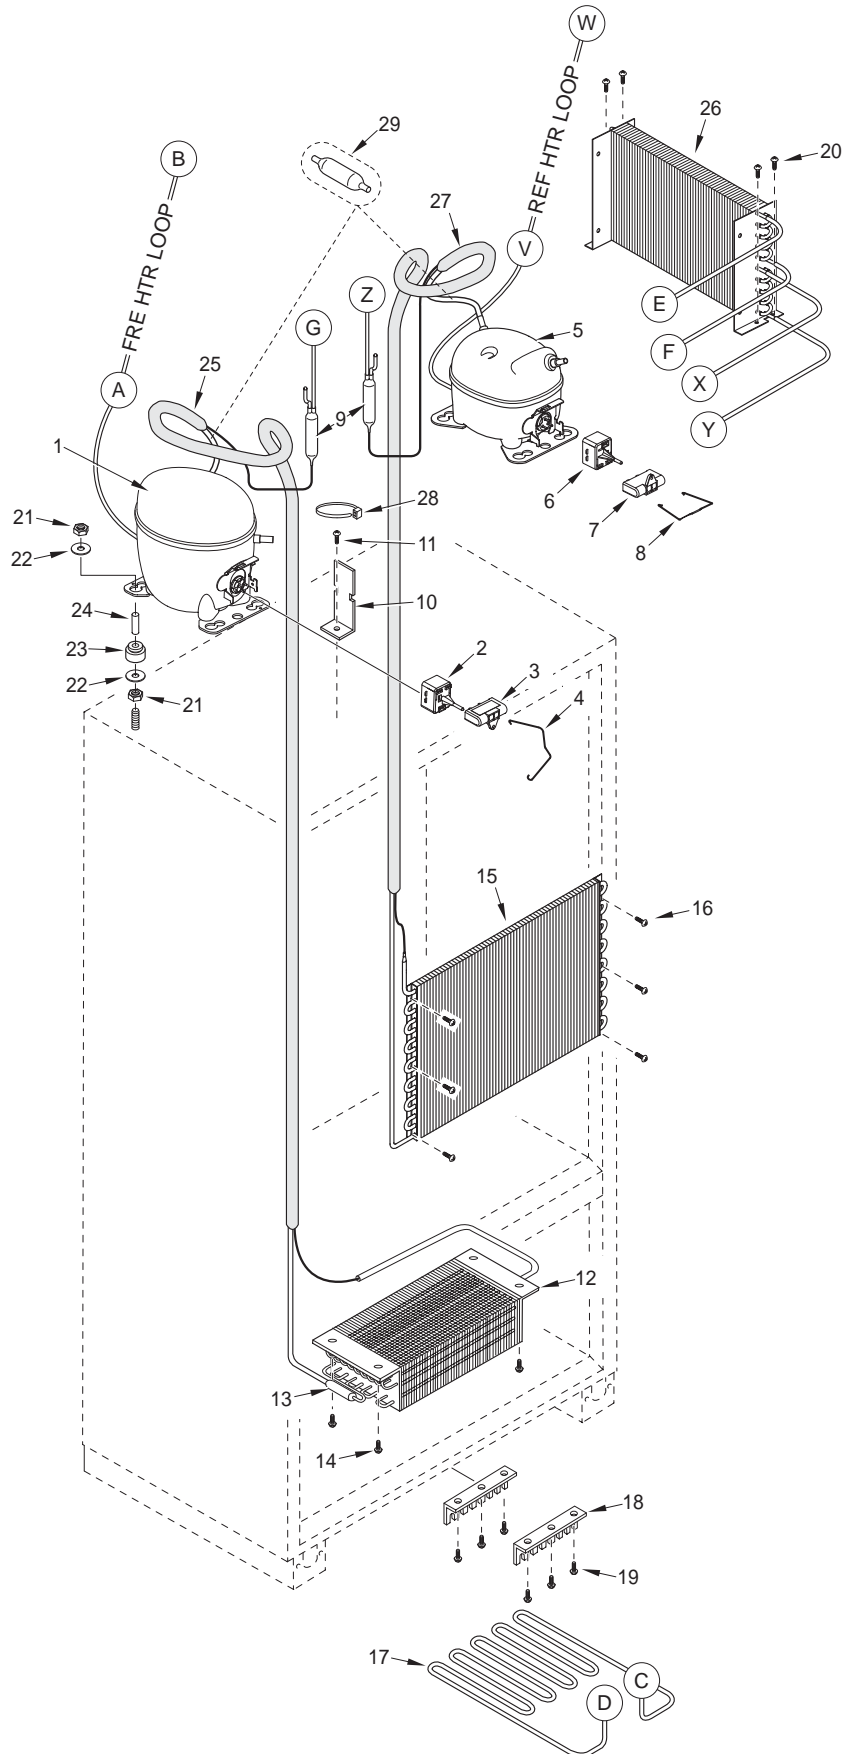

650-3 SEALED SYSTEM PARTS LIST

<u>Ref #</u>	<u>Part #</u>	<u>Description</u>
1	4202280	Compressor, (EMI60HER)
2	3112570	Electrical Assy, EGZS60 (For EGZ60 Comp)
	3111460	Relay, Emb 1351408 or 213514083 (For EMI60HER Comp)
	3111470	Overload, TI4TM757NFB (For EMI60HER Comp)
3	3112500	Capacitor, 12MF (For EGZ60)
4	3112420	Term Cvr Spring, EGZ80
5	4201880	Compressor, Refrig. (EMI30HER)
6	3112212	Electrical Assy, EMT30HSC Comp (For EMT30HSC Comp.)
	3111370	Relay, 1351400 (For EMI30HER Compressor)
	3111410	Overload, 4TM734LFB (For EMI30HER Compressor)
7	3112500	Capacitor, 12MF (For EMT30HSC Comp.)
8	3112270	Term Cvr Spring, DC51C
9	3014230	Filter-Drier, High Side
10	0168040	Drier Bracket
11	6201270	Screw, #8-18 x 5/8" PH PN SS-Gnd
12	7002004	Evap, Fre Svce
13	3011130	Freezer Accumulator
14	6200120	Screw, #10-12 x 1/2" Truss HD
15	3130630	Evaporator, Refrig.
16	6201270	Screw, #8-18 x 5/8" PH PN SS-Gnd
17	2600138	Drain Pan Heater Loop
18	3421410	Drain Pan Heater Loop Support
19	6200010	Screw, #10-12 x 3/4" Pan HD
20	6200010	Screw, #10-12 x 3/4" Pan HD
21	6150220	Nut, 5/16-18 Hex Zinc
22	6240050	Flat Washer, 5/16"
23	3150010	Rubber Grommet, Small, 5/8"
	3150170	Rubber Grommet, Large, 15/16"
24	6160030	Spacer, 5/16 x 7/16 x 5/8"
	6160070	Sleeve, 5/16 x 7/16 x 7/8"
25	4251270	Heat Exchanger, Freezer
26	7002008	Condenser, Dual Svce
25	4251270	Heat Exchanger, Freezer
28	6120170	Locking Cable Tie, Red, 11-1/2"
29	3014100	Suction Line Drier (Service Only)

650-3 SEALED SYSTEM VIEW