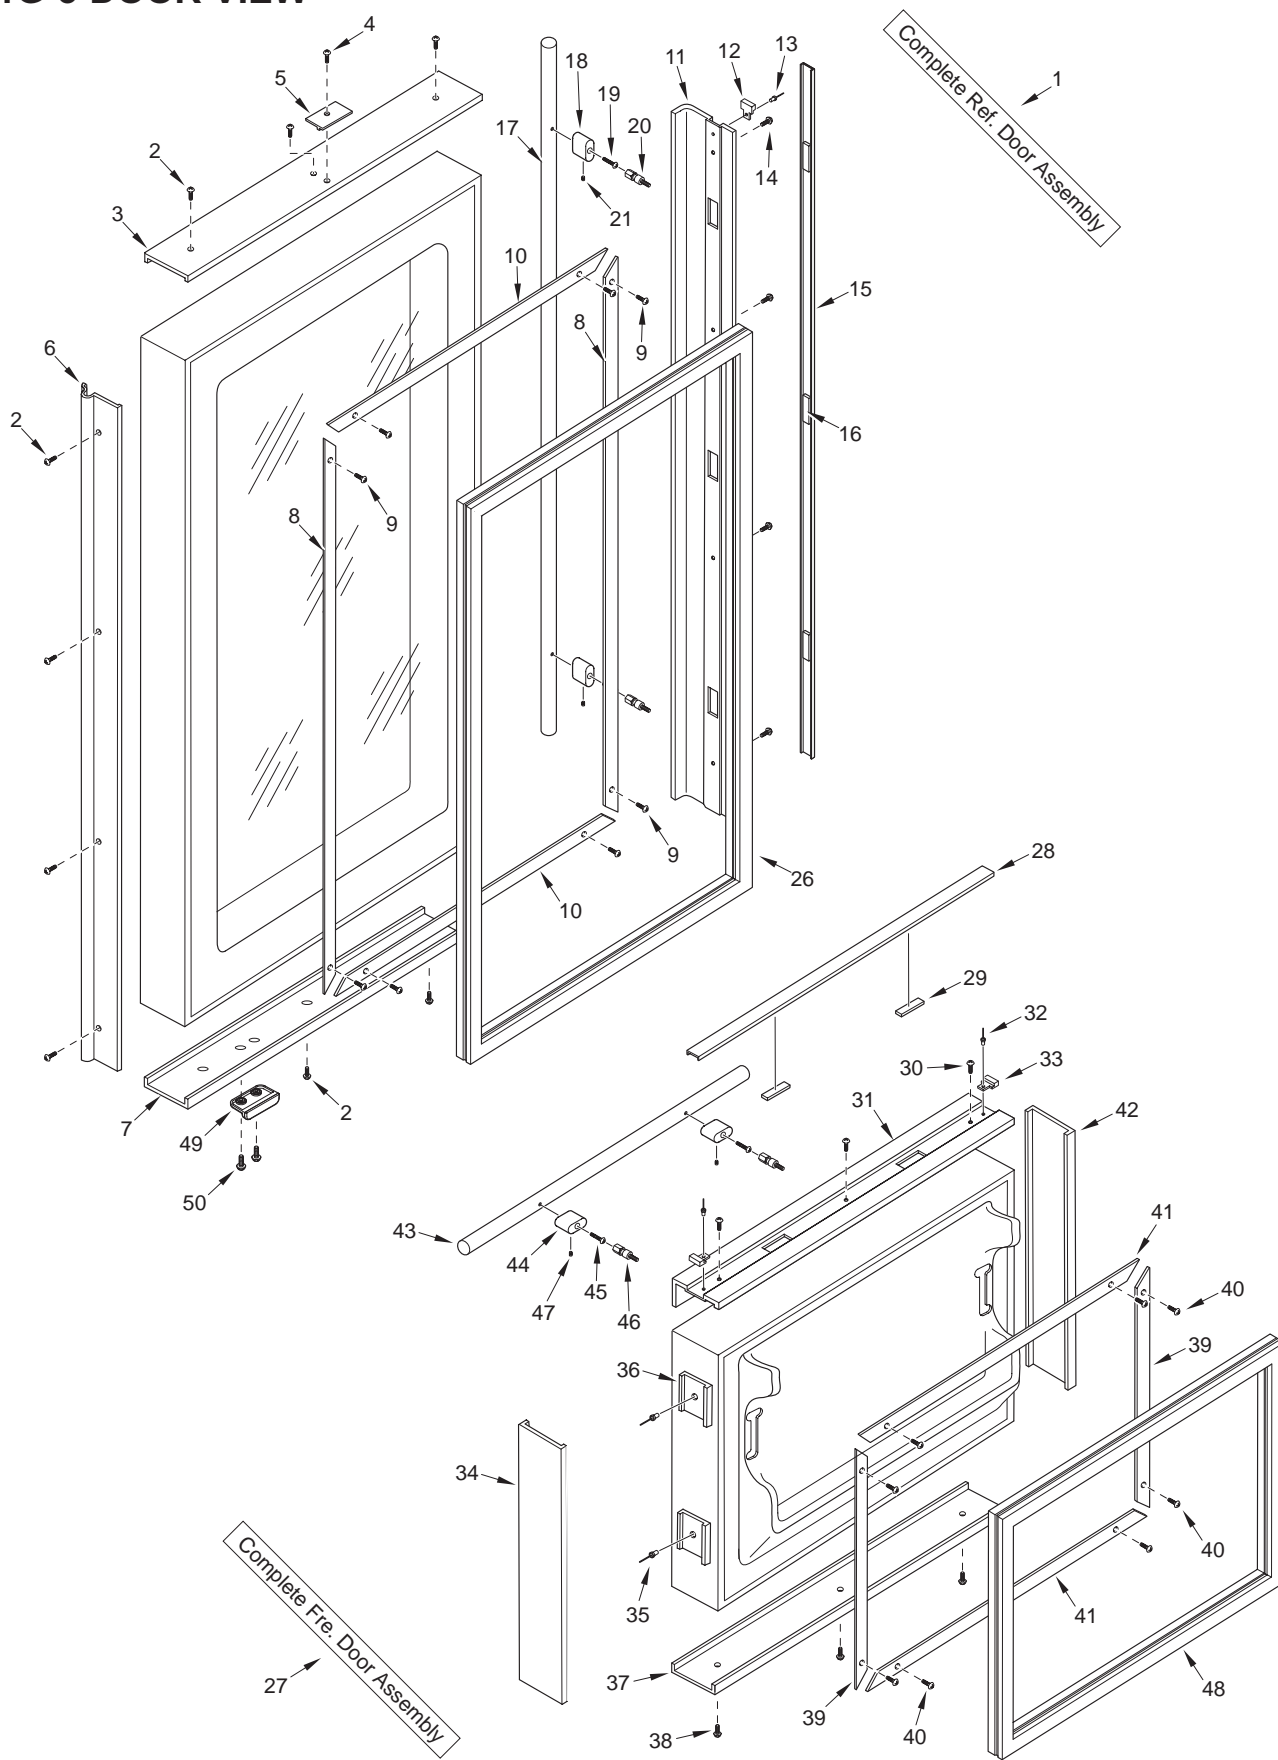

611G-3 DOOR VIEW