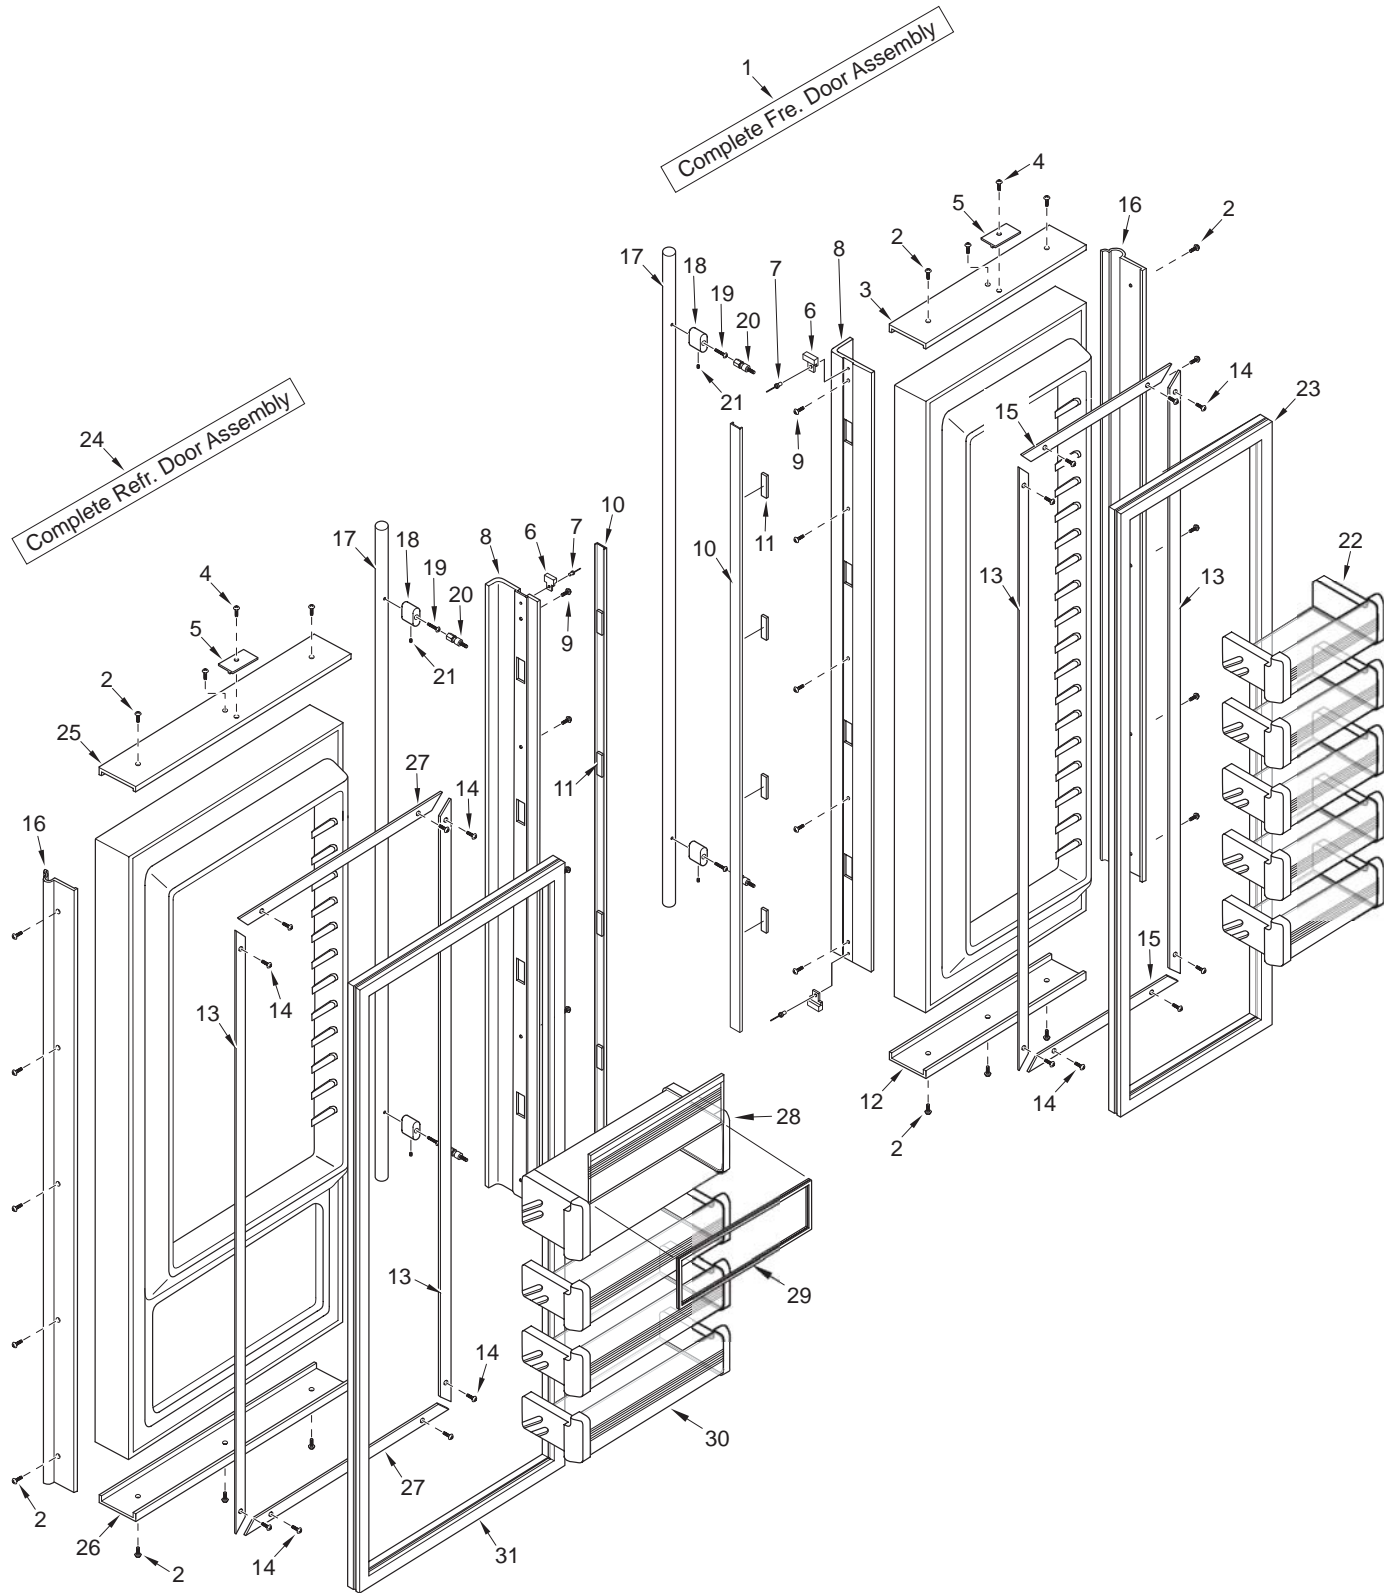

642-3 DOOR VIEW

642-3 COSMETIC PARTS LIST