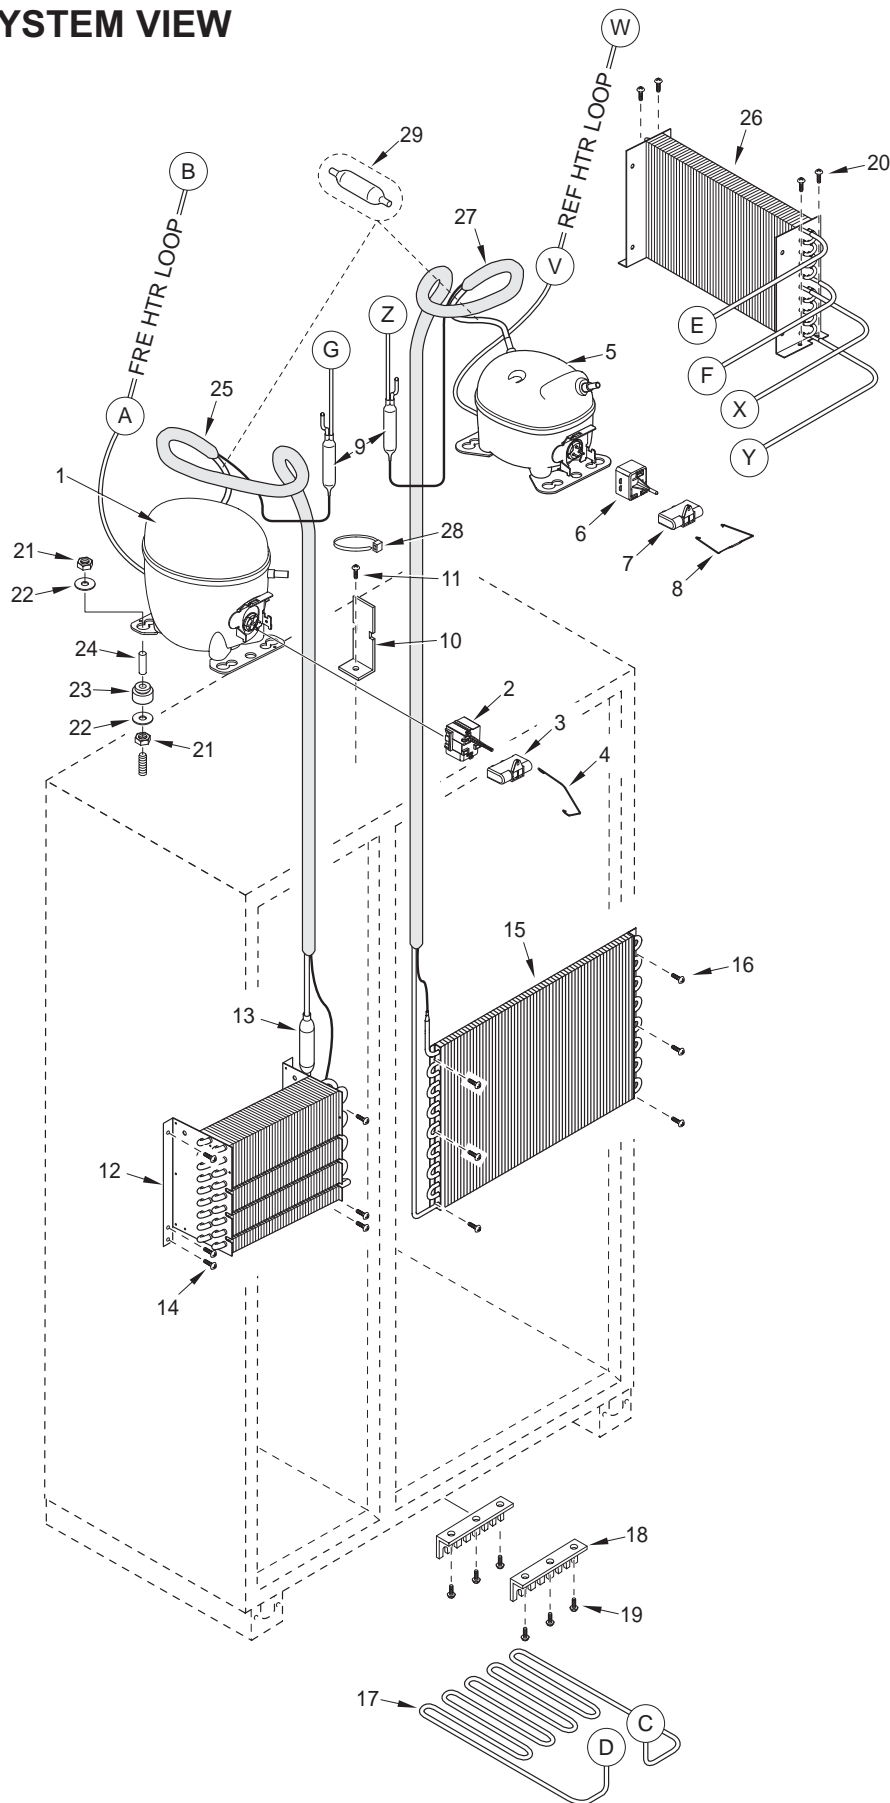

632-3 SEALED SYSTEM VIEW

642-3 DOOR PARTS LIST

Ref #	Part #	Description	Ref #	Part #	Description
1	4133175	Freezer Door Assy, Frame/Overlay	17	4133730	Handle Assy, SS OBR Standoffs (Incl. Stand-offs)
	4133235	Fre Door Assy, SS		4133731	Handle Assy, OBR Standoff, B (Incl. Stand-offs)
	4135731	Door Assy, SRVC, 642 Fre, B		4133732	Handle Assy, OBR Standoff, P (Incl. Stand-offs)
	4135931	Door Assy, SRVC, 642 Fre, P			
NOTE: Door Assy's do NOT incl. hinges or handles.					
2	6200720	Screw, #8-18 x 1/2 PH Truss HD	18	3512150	Standoff, SS Oval
	6200721	Screw, #8-18X1/2 Ph Low Prfl, B		3512151	Standoff, Oval, B
3	2230617	Door Trim, Top; Freezer		3512152	Standoff, Oval, P
4	6200720	Screw, #8-18 x 1/2 PH Truss HD	19	6110540	Bolt, #10-24 x 1/2 Flat Socket HD
	6200721	Screw, #8-18X1/2 Ph Low Prfl, B	20	3511520	Handle Mounting Stud
5	4200940	Switch Depressor (Includes Screw)	21	6110730	Set Screw #10-32 X 1/4 SS Cone
	3421381	Depressor, Switch, B (Screw not Incl.)	22	4330650	Fre Door Shelf Assy
6	3413340	Handle/Trim End Cap	23	3212190	Door Gasket, Fre
7	6180160	Rivet, Open End Blind, 1/8 x 3/16	24	4133155	Refrigerator Door Assy, Frame/Overlay
8	4132220	Door Handle Assembly (Framed)		4133225	Refrigerator Door Assy, SS
	4132320	Handle-Side Door Trim (Overlay)		4135721	Door Assy, SRVC, 642 Ref, B
9	6201300	Tapping Screw, #8 x 1/2		4135921	Door Assy, SRVC, 642 Ref, P
10	4131860	Handle/Trim Molding Assy	25	2230615	Door Trim, Top; Refrigerator
11	3451140	Magnet, Trim Strip - 3"	26	2230616	Door Trim, Bottom; Refrigerator
12	2230618	Door Trim, Bottom; Freezer	27	3421620	Gasket Retainer, 23.125"
13	3420260	Gasket Retainer, 66.875"	28	4330560	Dairy Compartment Assy
14	6200410	Screw, #8 x 1/2 Slot Head Hex	29	3211850	Dairy Compartment Gasket
15	3421610	Gasket Retainer, 13.813"	30	4330550	Refrig. Door Shelf Assy
16	3511130	Door Trim, Hinge Side - (SS Model)		4330540	Gallon Door Shelf Assy (Sales Acc.)
	3511131	Door Trim, Hinge Side - Mitered Corner	31	3212180	Door Gasket, Refrigerator
	3512241	Trim, Door Hinge Side - Carbon			
	3512242	Trim, Door Hinge Side - Platinum