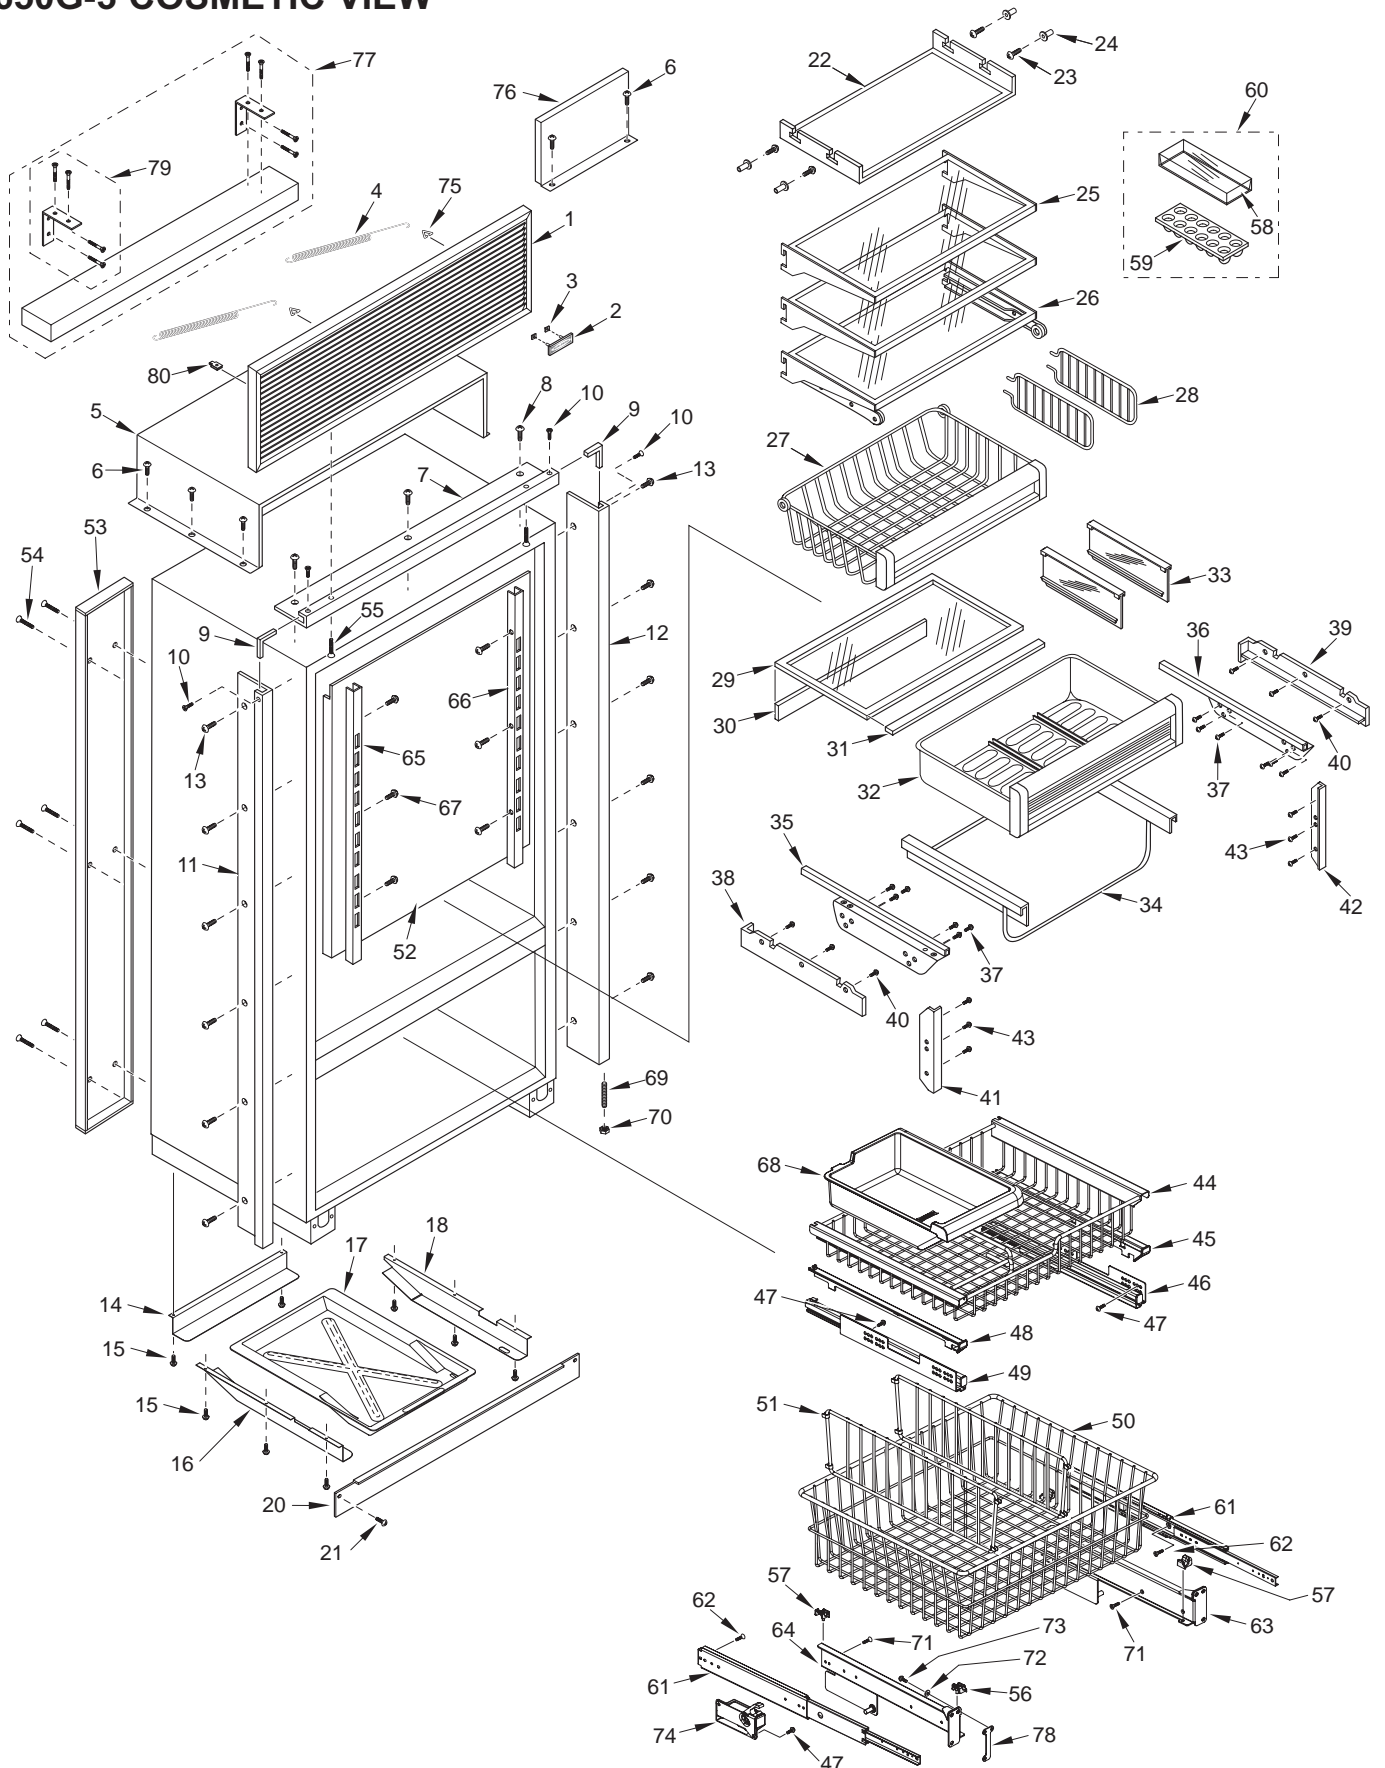

650G-3 COSMETIC VIEW

650G-3 MECHANICAL PARTS LIST