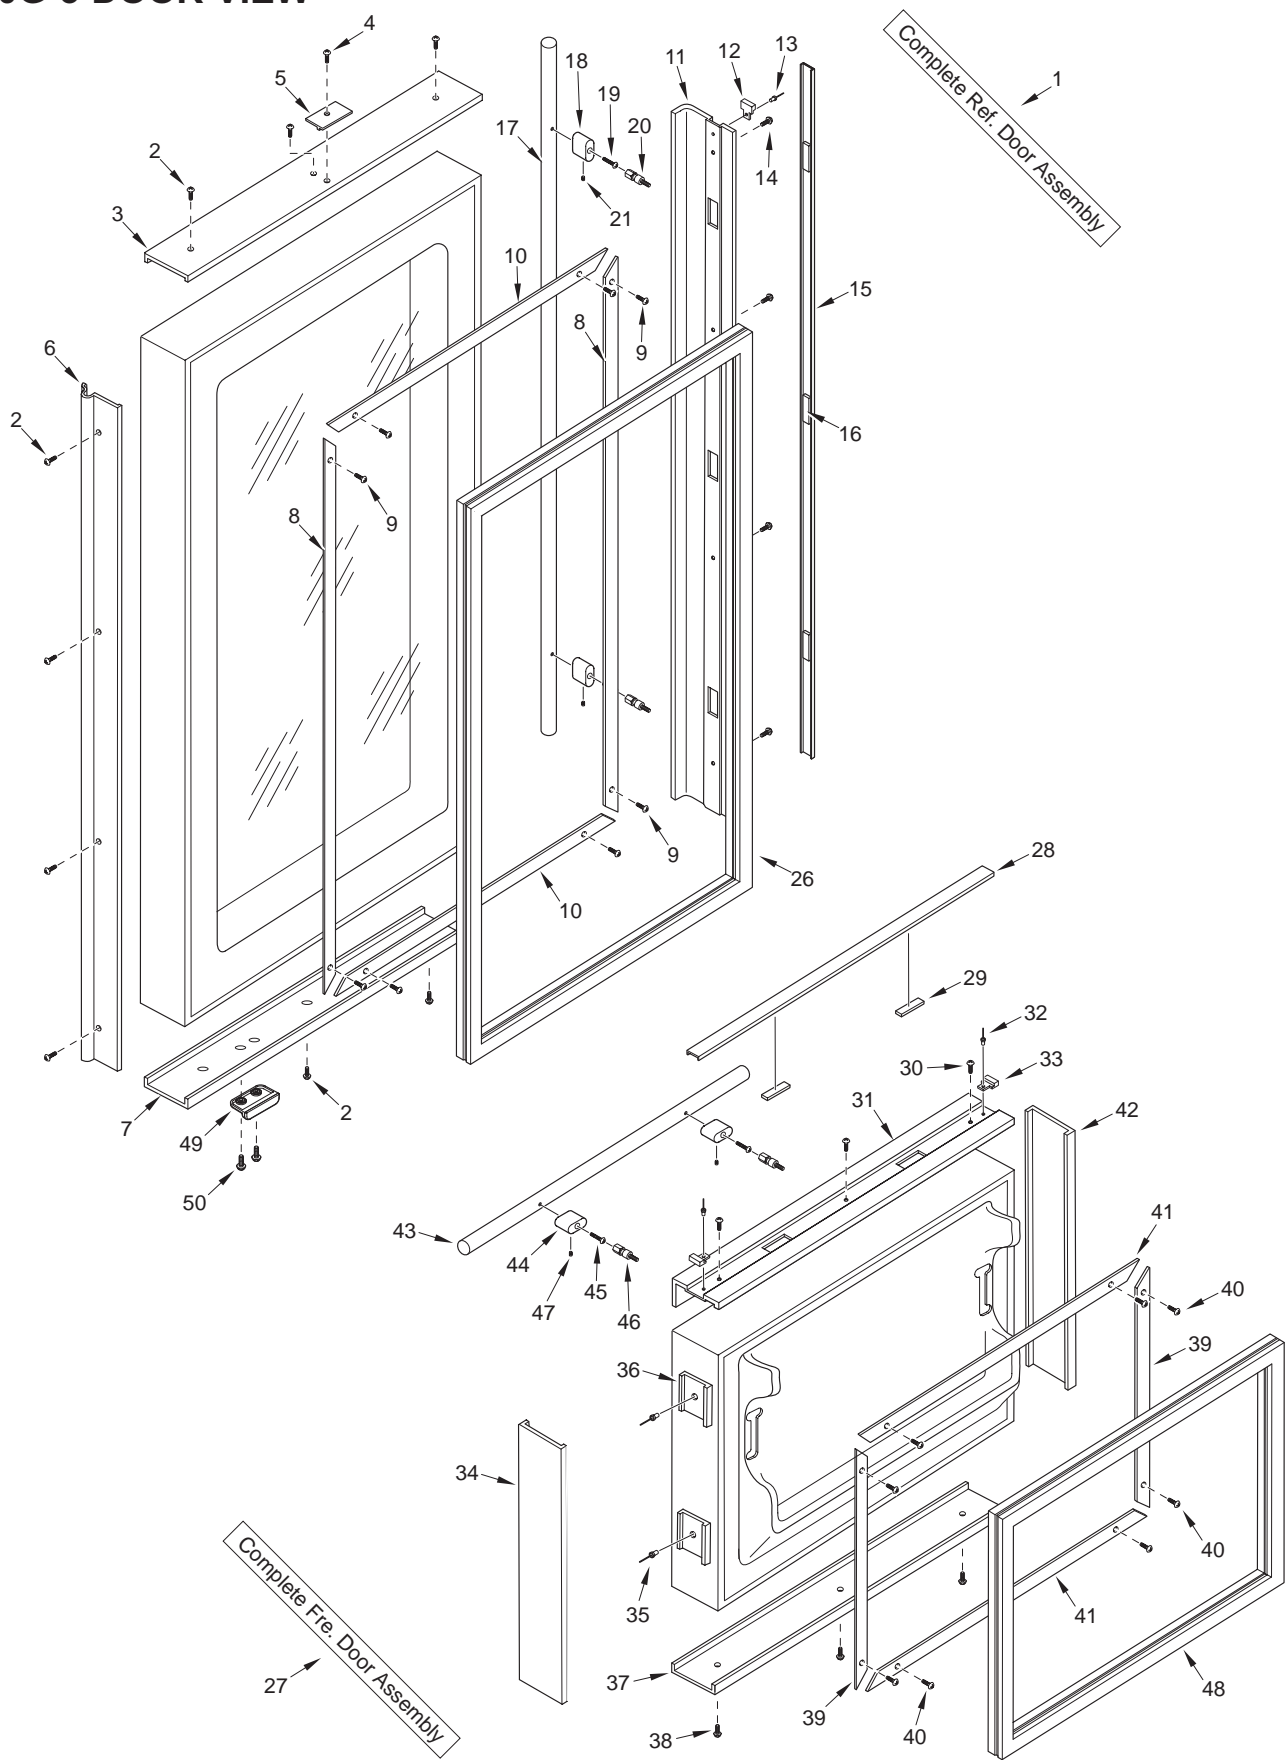

650G-3 DOOR VIEW