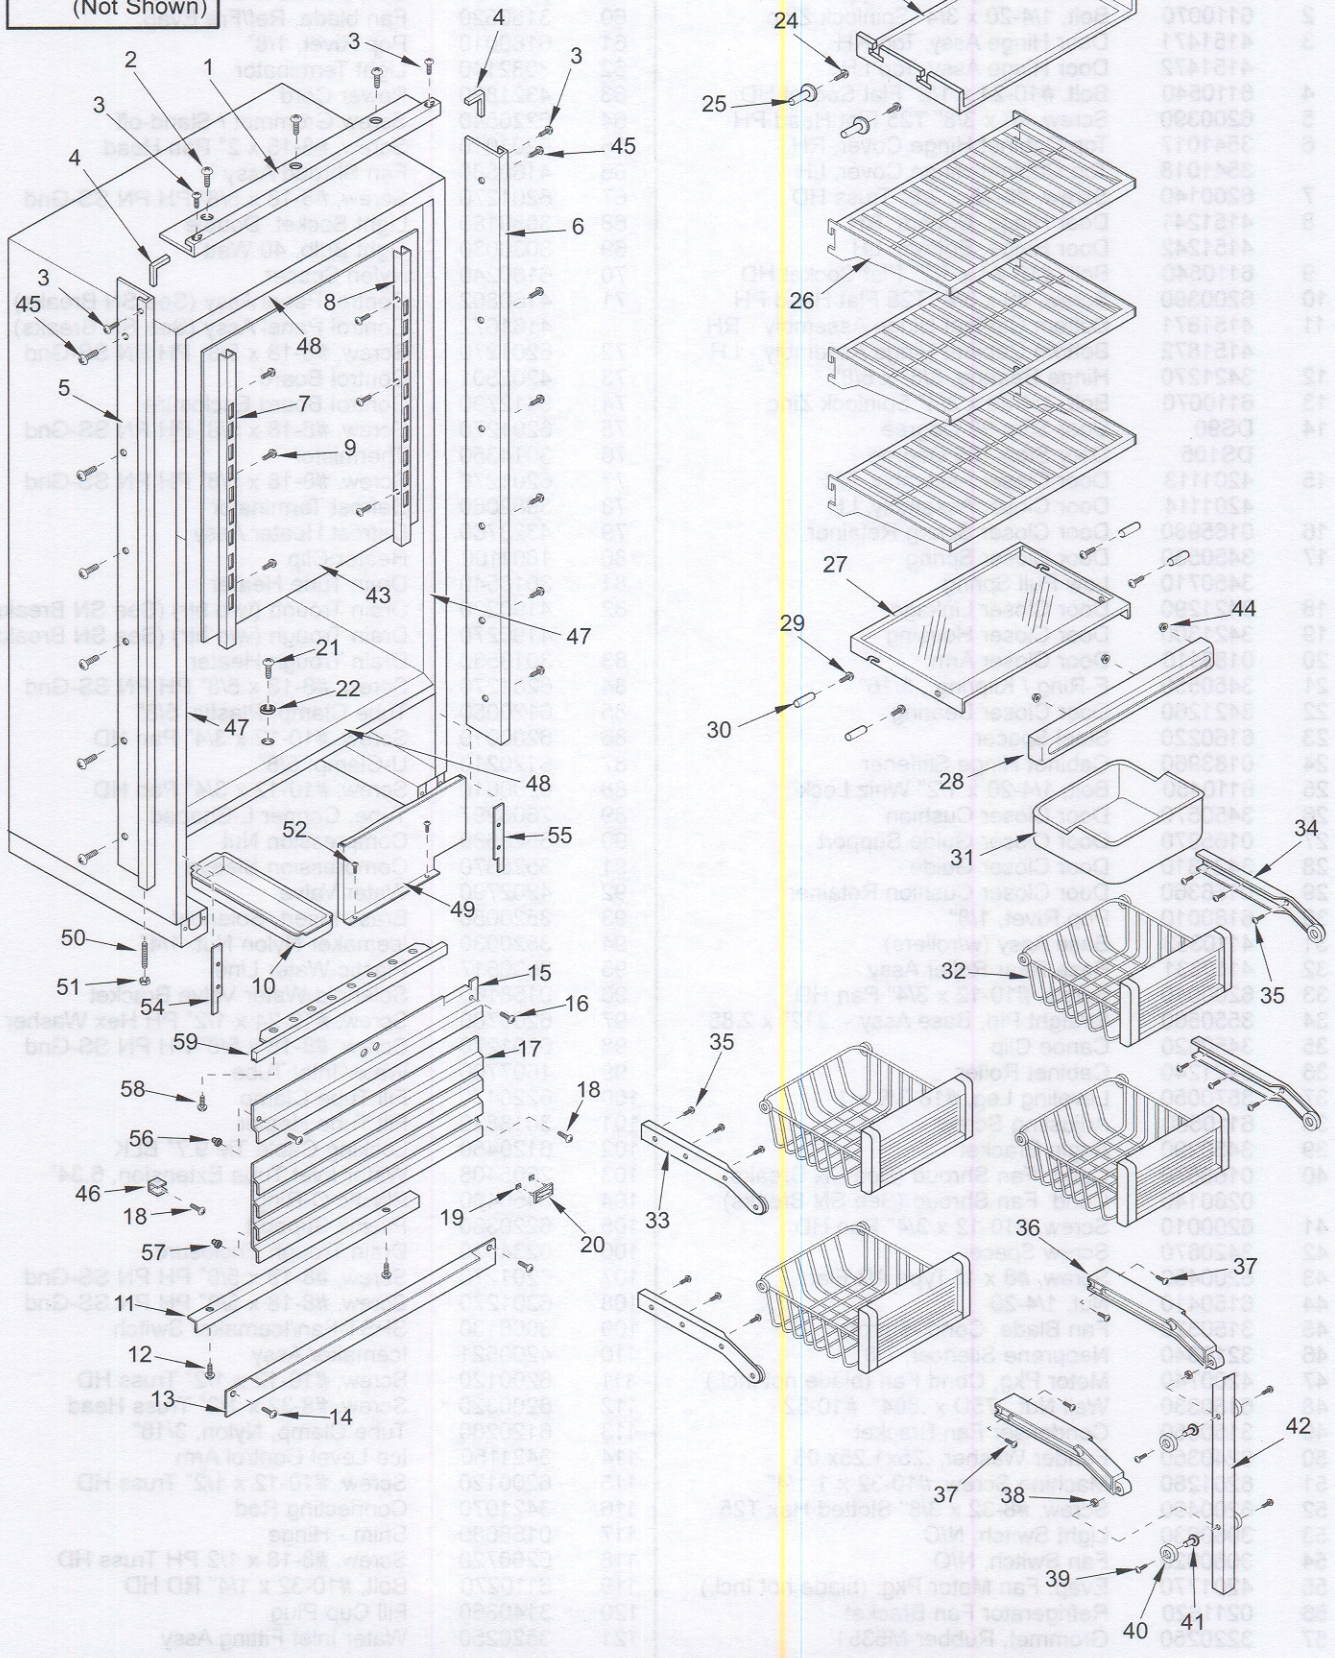

601F COSMETIC VIEW

53 - Blocking Kit
(Not Shown)

601F MECHANICAL PARTS LIST