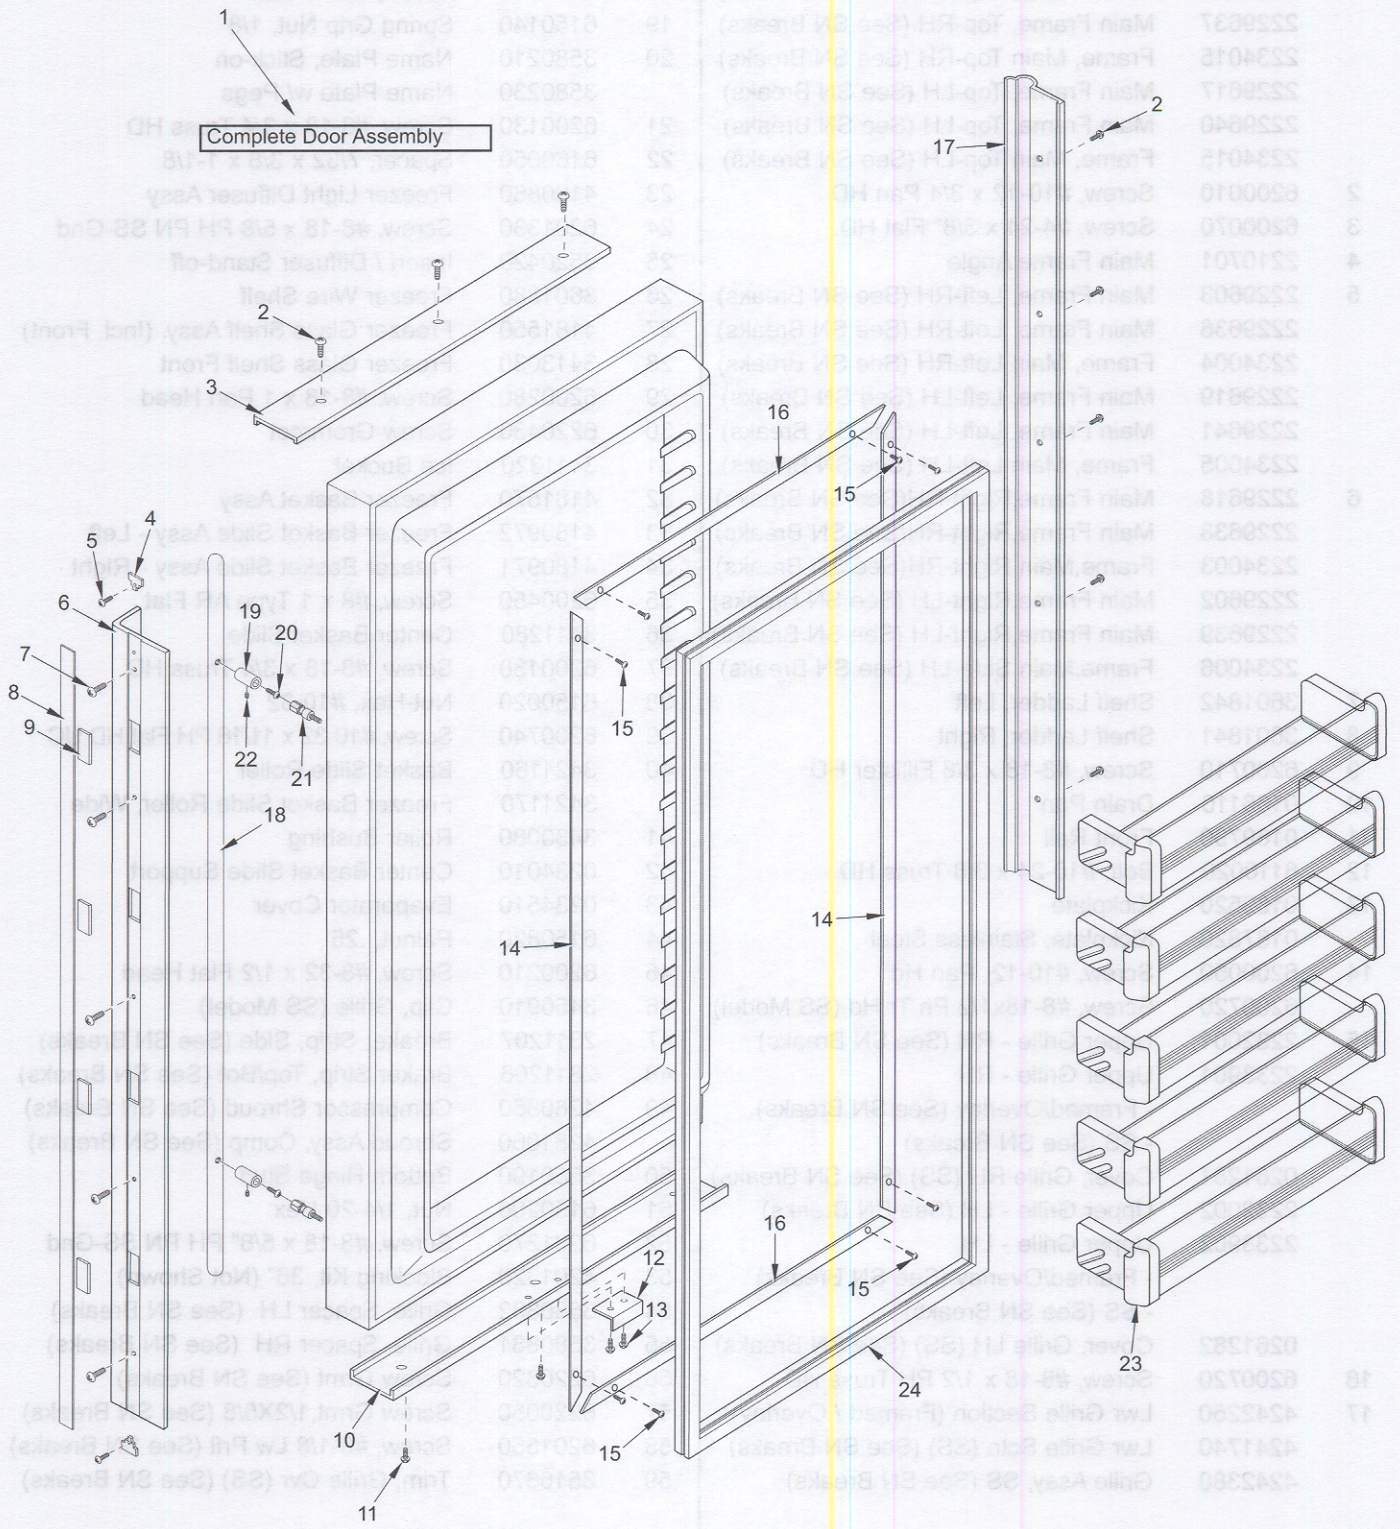

601F DOOR PARTS LIST

<u>Ref #</u>	<u>Part #</u>	<u>Description</u>
1	4132943	Freezer Door Assy, Frame/Overlay - RH
	4132944	Freezer Door Assy, Frame/Overlay - LH
	4134523	Freezer Door Assy, SS - RH
	4134524	Freezer Door Assy, SS - LH
2	6200720	Screw, #8-18 x 1/2 Ph Truss Hd
3	2230608	Door Trim, Top LH
	2230609	Door Trim, Top RH
4	3413340	Handle/Trim End Cap
5	6180160	Rivet, Open End Blind, 1/8 X 3/16
6	4132230	Door Handle Assy (Framed)
	4132330	Handle-Side Door Trim (Overlay)
7	6201300	Tapping Screw, #8 x 1/2
8	4132370	Handle/Trim Molding Assy
9	3451000	Magnet, Trim Strip - 3"
10	2230606	Door Trim, Top RH or Bottom LH
	2230607	Door Trim, Top LH or Bottom RH
11	6200720	Screw, #8-18 x 1/2 Ph Truss Hd
12	0180281	Switch Depressor, White
13	6201300	Tapping Screw, #8 x 1/2
14	3420250	Gasket Retainer, Side, 57.875
15	6200410	Screw, #8 x 1/2 Slot Head Hex
16	3420220	Gasket Retainer, 33.312
17	3511310	Door Trim, Hinge Side - Mitered Corner
	3511410	Door Trim, Hinge Side - (SS Model)
18	4132410	Handle Assy, Round (Incl. Stand-offs) (See SN Breaks)
	4133510	Handle Assy, Blunt (Incl. Stand-offs) (See SN Breaks)
	4133690	Handle Assy, SS OBR Standoffs (Incl. Stand-offs) (See SN Breaks)
19	3511320	Handle Stand-off 1" D (See SN Breaks)
	3512150	Standoff, SS Oval, Door (See SN Breaks)
20	6110540	Bolt, #10-24 x 1/2 Flat Socket HD
21	3511520	Handle Mounting Stud
22	6110730	Set Screw #10-32 x 1/4 SS Cone
23	4330480	Door Shelf Assy
24	3212100	Door Gasket

601F DOOR VIEW