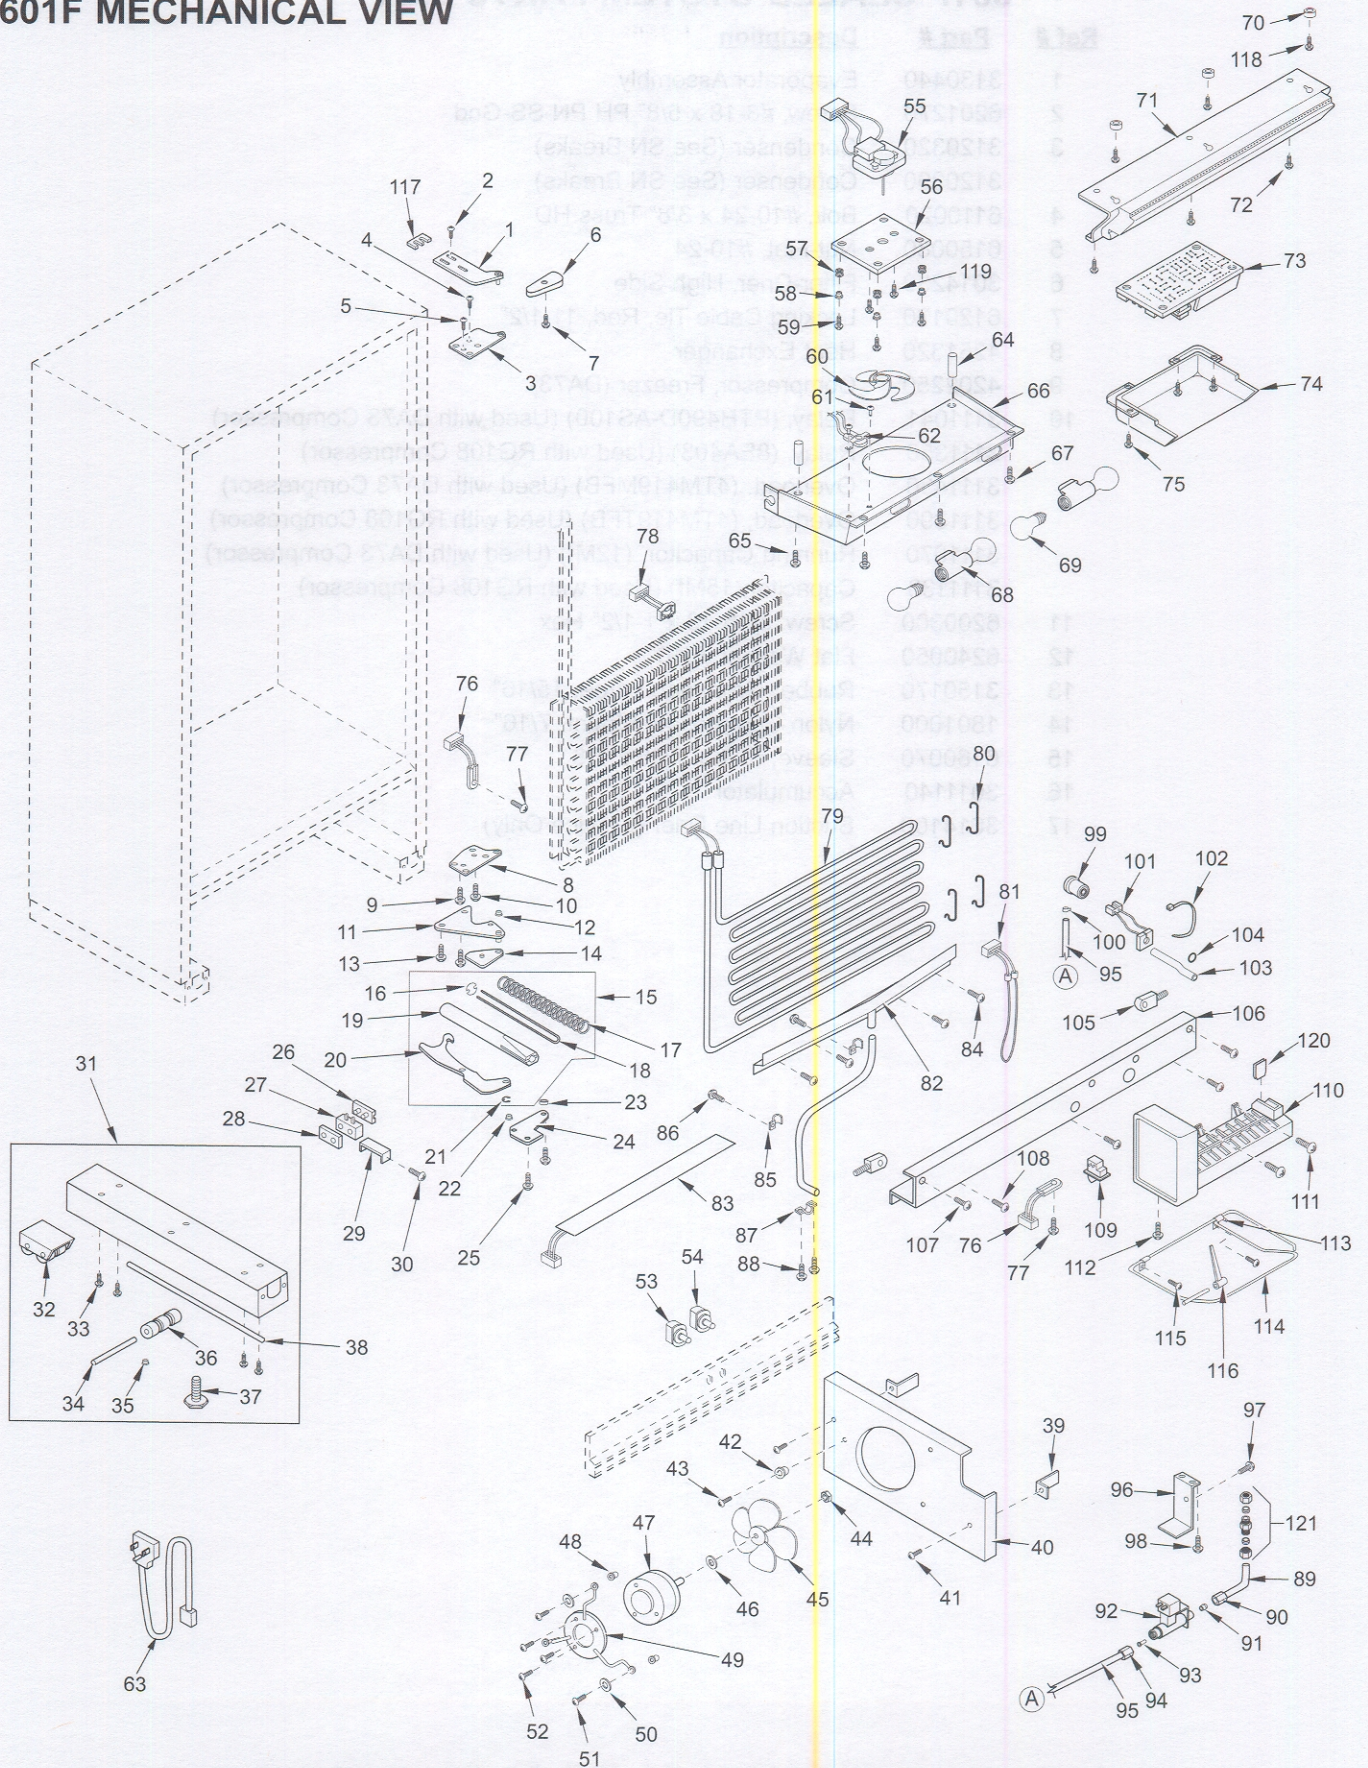

601F MECHANICAL VIEW

601F SEALED SYSTEM PARTS LIST

<u>Ref #</u>	<u>Part #</u>	<u>Description</u>
1	3130440	Evaporator Assembly
2	6201270	Screw, #8-18 x 5/8" PH PN SS-Gnd
3	3120320	Condenser (See SN Breaks)
	3120390	Condenser (See SN Breaks)
4	6110020	Bolt, #10-24 x 3/8" Truss HD
5	6150080	Nut-Flat, #10-24
6	3014230	Filter-Drier, High Side
7	6120170	Locking Cable Tie, Red, 11-1/2"
8	4251320	Heat Exchanger
9	4202250	Compressor, Freezer (DA73)
10	3111041	Relay, (PTH490D-AS100) (Used with DA73 Compressor)
	3111350	Relay, (8EA403) (Used with RG108 Compressor)
	3111430	Overload, (4TM419MFB) (Used with DA73 Compressor)
	3111390	Overload, (4TM419TFB) (Used with RG108 Compressor)
	3111070	Running Capacitor, (12Mf) (Used with DA73 Compressor)
	3111133	Capacitor, (15Mf) (Used with RG108 Compressor)
11	6200300	Screw, 5/16-18 x 1-1/2" Hex
12	6240050	Flat Washer, 5/16"
13	3150170	Rubber Grommet, Large, 15/16"
14	1801000	Nylon Compressor Mount, 7/16"
15	6160070	Sleeve, 5/16 x 7/16 x 7/8"
16	3011140	Accumulator
17	3014100	Suction Line Drier (Service Only)