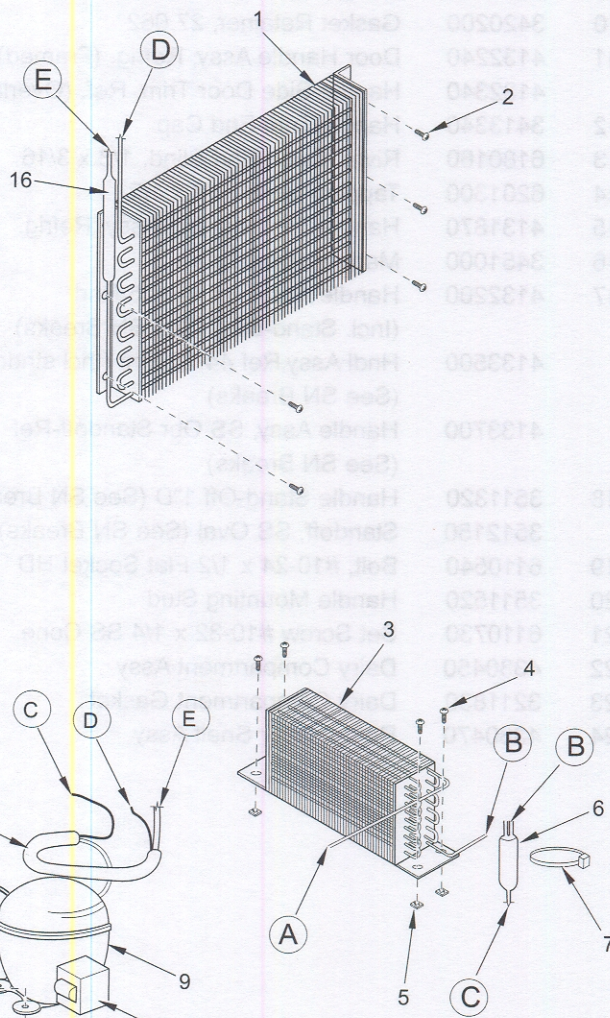

601F SEALED SYSTEM PARTS LIST

<u>Ref #</u>	<u>Part #</u>	<u>Description</u>
1	3130440	Evaporator Assembly
2	6201270	Screw, #8-18 x 5/8" PH PN SS-Gnd
3	3120320	Condenser (See SN Breaks)
	3120390	Condenser (See SN Breaks)
4	6110020	Bolt, #10-24 x 3/8" Truss HD
5	6150080	Nut-Flat, #10-24
6	3014230	Filter-Drier, High Side
7	6120170	Locking Cable Tie, Red, 11-1/2"
8	4251320	Heat Exchanger
9	4202250	Compressor, Freezer (DA73)
10	3111041	Relay, (PTH490D-AS100) (Used with DA73 Compressor)
	3111350	Relay, (8EA403) (Used with RG108 Compressor)
	3111430	Overload, (4TM419MFB) (Used with DA73 Compressor)
	3111390	Overload, (4TM419TFB) (Used with RG108 Compressor)
	3111070	Running Capacitor, (12Mf) (Used with DA73 Compressor)
	3111133	Capacitor, (15Mf) (Used with RG108 Compressor)
11	6200300	Screw, 5/16-18 x 1-1/2" Hex
12	6240050	Flat Washer, 5/16"
13	3150170	Rubber Grommet, Large, 15/16"
14	1801000	Nylon Compressor Mount, 7/16"
15	6160070	Sleeve, 5/16 x 7/16 x 7/8"
16	3011140	Accumulator
17	3014100	Suction Line Drier (Service Only)

601F SEALED SYSTEM VIEW

17 - Suction Line Drier
(Not Shown)