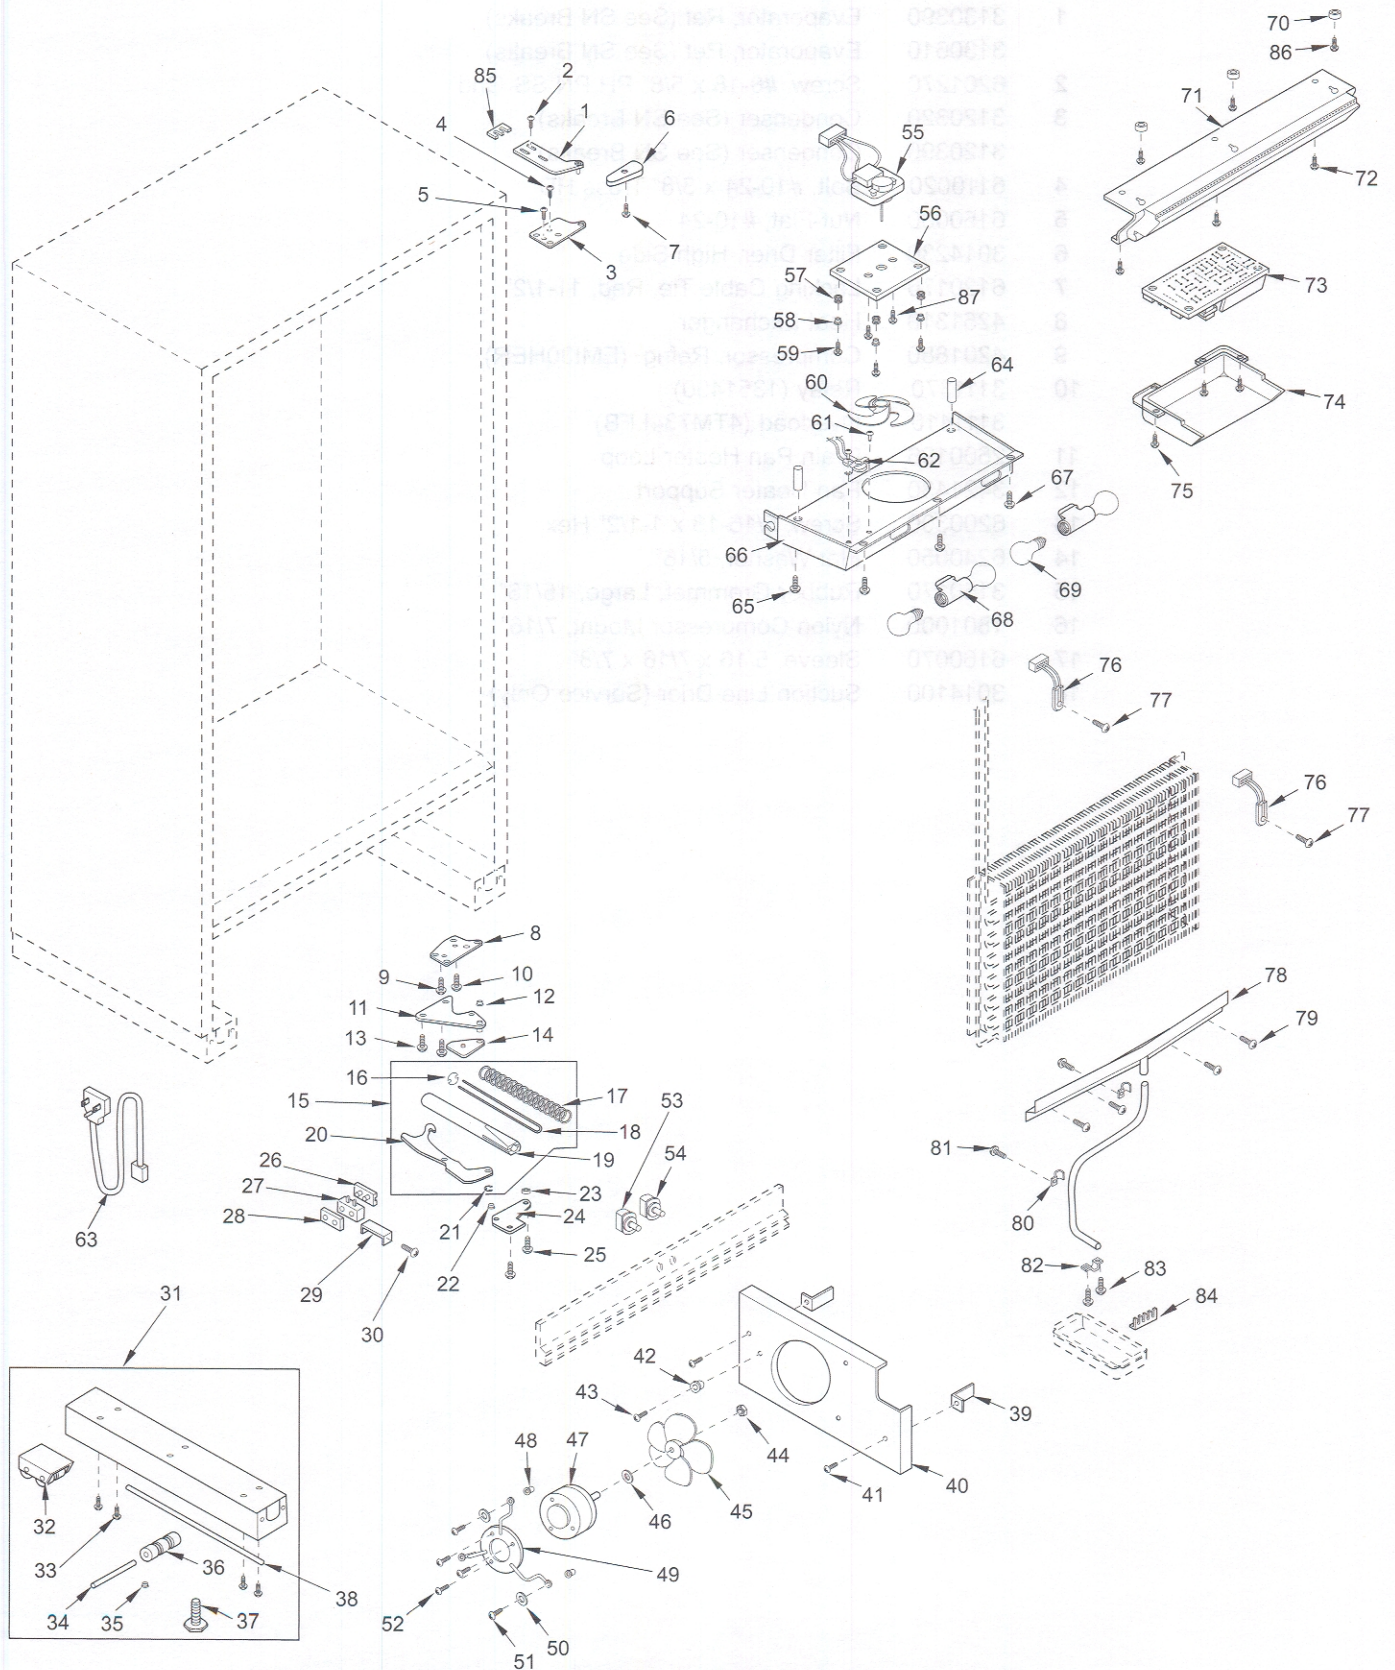

601R MECHANICAL VIEW

601R SEALED SYSTEM PARTS LIST

<u>Ref #</u>	<u>Part #</u>	<u>Description</u>
1	3130390	Evaporator, Ref (See SN Breaks)
	3130610	Evaporator, Ref (See SN Breaks)
2	6201270	Screw, #8-18 x 5/8" PH PN SS-Gnd
3	3120320	Condenser (See SN Breaks)
	3120390	Condenser (See SN Breaks)
4	6110020	Bolt, #10-24 x 3/8" Truss HD
5	6150080	Nut-Flat, #10-24
6	3014230	Filter-Drier, High Side
7	6120170	Locking Cable Tie, Red, 11-1/2"
8	4251310	Heat Exchanger
9	4201880	Compressor, Refrig. (EMI30HER)
10	3111370	Relay (1351400)
	3111410	Overload (4TM734LFB)
11	2600196	Drain Pan Heater Loop
12	3421430	Pan Heater Support
13	6200300	Screw, 5/16-18 x 1-1/2" Hex
14	6240050	Flat Washer, 5/16"
15	3150170	Rubber Grommet, Large, 15/16"
16	1801000	Nylon Compressor Mount, 7/16"
17	6160070	Sleeve, 5/16 x 7/16 x 7/8"
18	3014100	Suction Line Drier (Service Only)