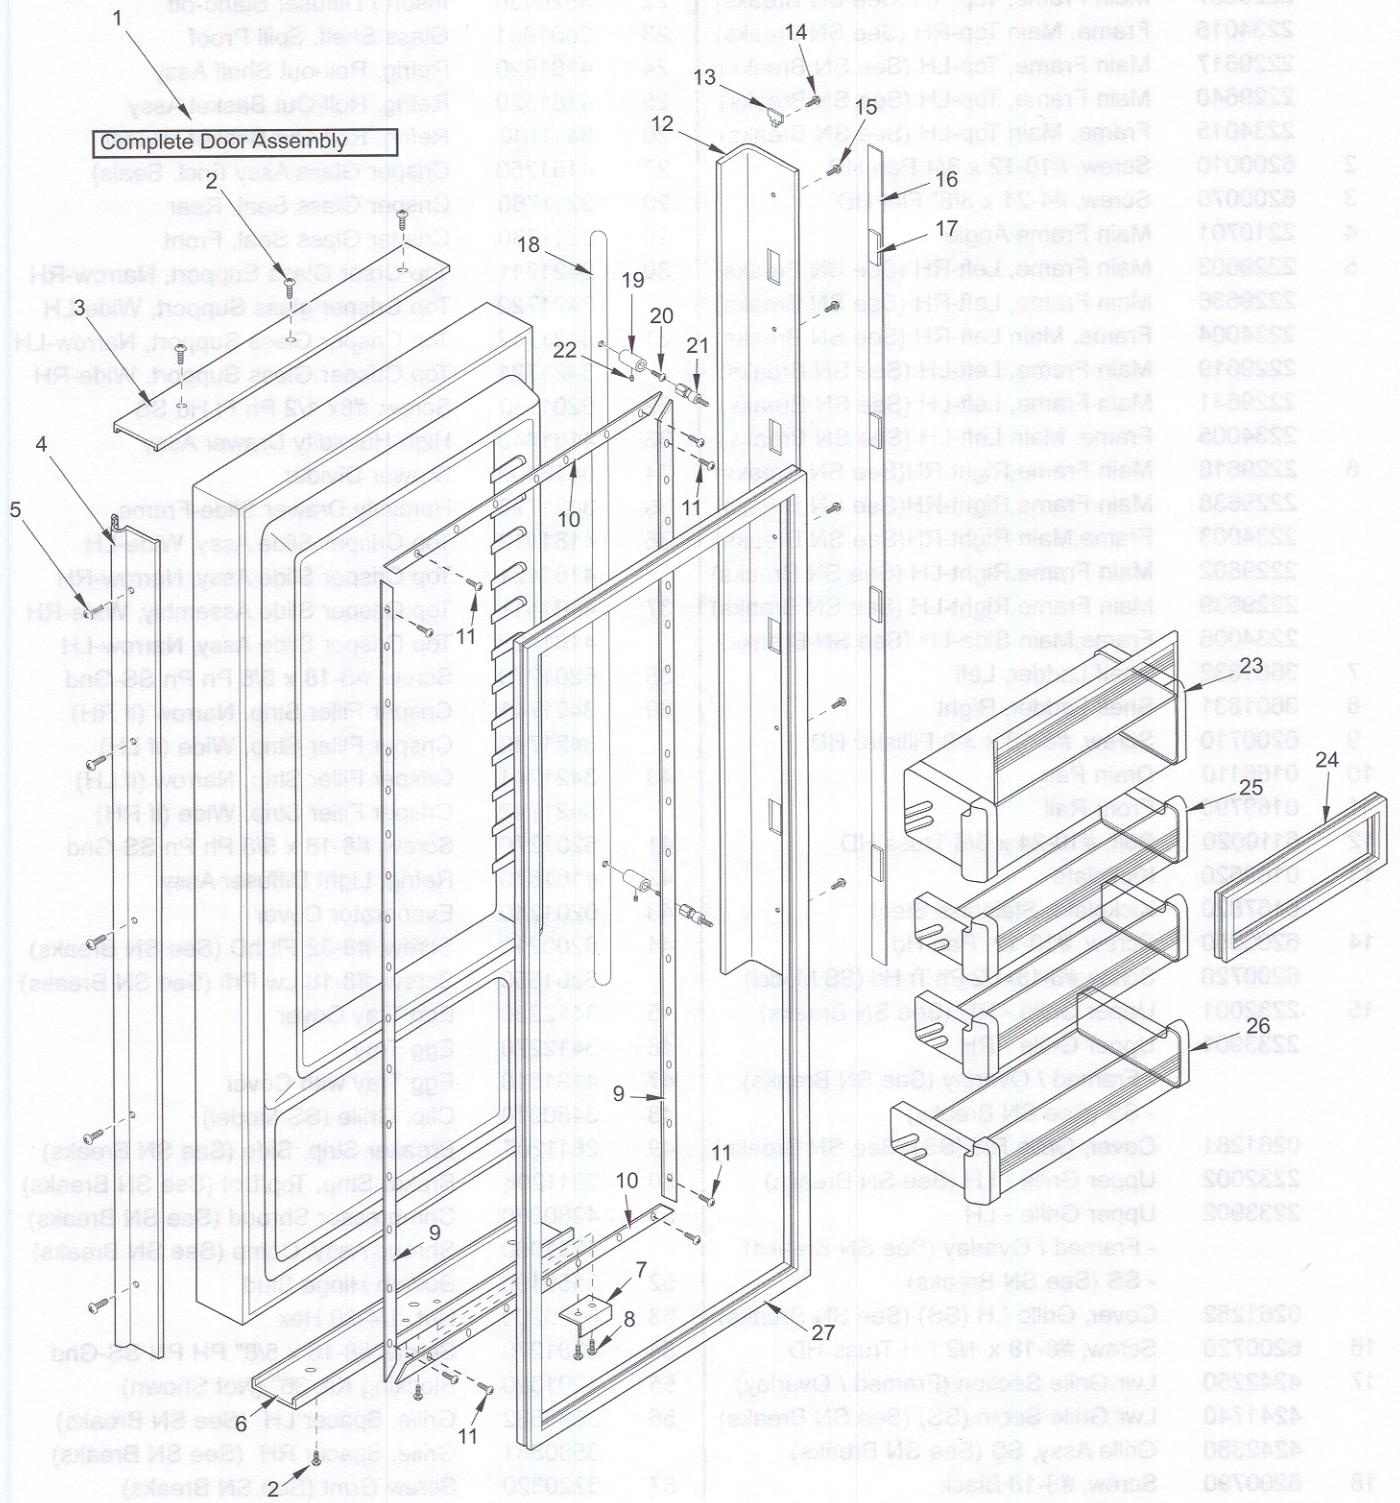

601R DOOR PARTS LIST

<u>Ref #</u>	<u>Part #</u>	<u>Description</u>
1	4134353	Refrig. Door Assy, Frame/Overlay - RH
	4134354	Refrig. Door Assy, Frame/Overlay - LH
	4134503	Refrig. Door Assy, SS - RH
	4134504	Refrig. Door Assy, SS - LH
2	6200720	Screw, #8-18 x 1/2 Ph Truss Hd
3	2230608	Door Trim, Top LH
	2230609	Door Trim, Top RH
4	3511310	Door Trim, Hinge Side - Mitered Corner
	3511410	Door Trim, Hinge Side - (SS Model)
5	6200720	Screw, #8-18 x 1/2 Ph Truss Hd
6	2230606	Door Trim, Bottom LH
	2230607	Door Trim, Bottom RH
7	0180281	Switch Depressor, White
8	6201300	Tapping Screw, #8 x 1/2
9	3420250	Gasket Retainer, Side, 57.875
10	3420220	Gasket Retainer, 33.312"
11	6200410	Screw, #8 x 1/2 Slot Head Hex
12	4132230	Door Handle Assy (Framed)
	4132330	Handle-side Door Trim (Overlay)
13	3413340	Handle/Trim End Cap
14	6180160	Rivet, Open End Blind, 1/8 X 3/16
15	6201300	Tapping Screw, #8 x 1/2
16	4132370	Handle/Trim Molding Assy
17	3451000	Magnet, Trim Strip - 3"
18	4132410	Handle Assy, Round (Incl. Stand-offs) (See SN Breaks)
	4133510	Handle Assy, Blunt (Incl. Stand-offs) (See SN Breaks)
	4133690	Handle Assy, SS OBR Standoffs (Incl. Stand-offs) (See SN Breaks)
19	3511320	Handle Stand-off 1" D (See SN Breaks)
	3512150	Standoff, SS Oval, Door (See SN Breaks)
20	6110540	Bolt, #10-24 x 1/2 Flat Socket HD
21	3511520	Handle Mounting Stud
22	6110730	Set Screw #10-32 x 1/4 SS Cone
23	4330490	Dairy Compartment Assy (Incl Gasket)
24	3211820	Dairy Compartment Gasket
25	4330480	Door Shelf Assy
26	4330530	Gallon Door Shelf Assy (Sales Acc.)
27	3212100	Door Gasket

601R DOOR VIEW