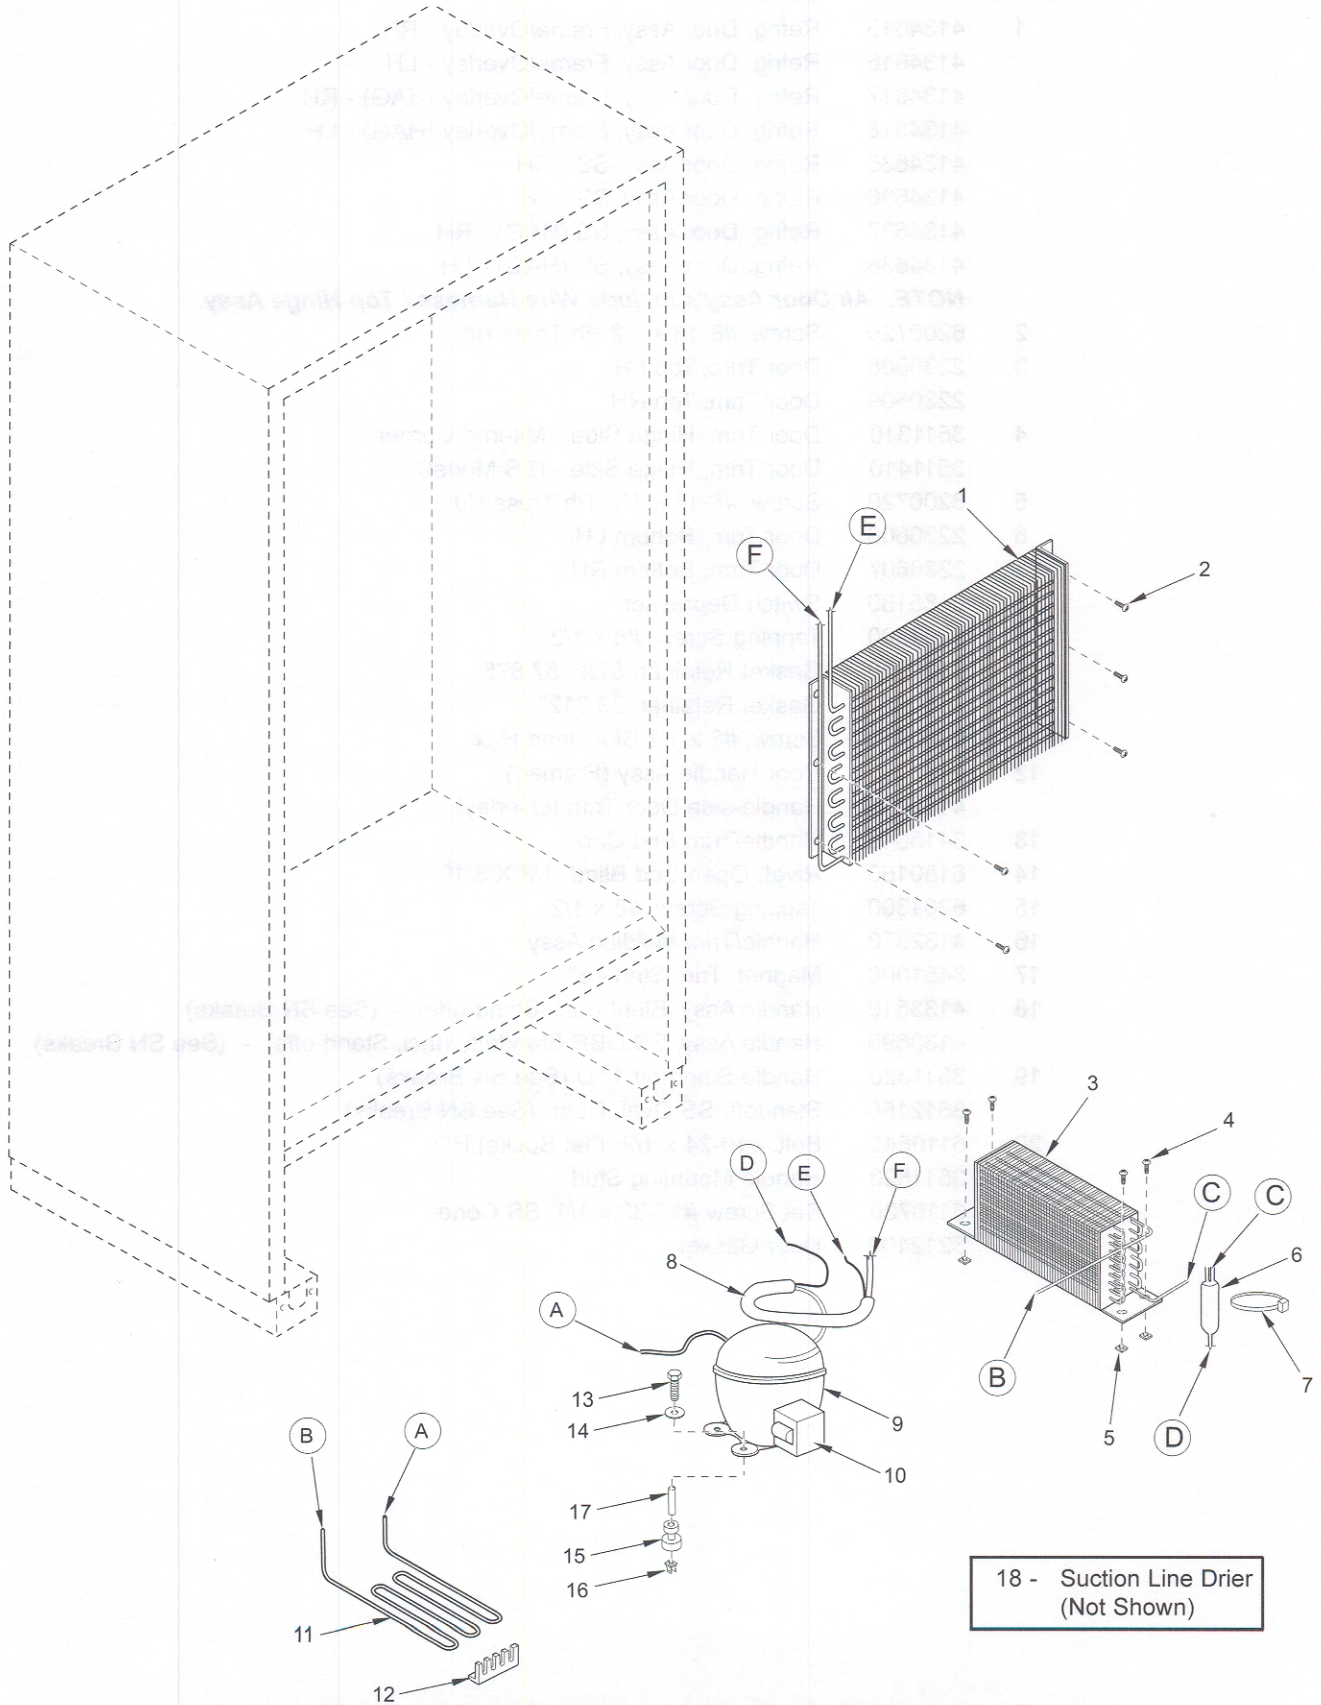

601R MECHANICAL VIEW

601R SEALED SYSTEM PARTS LIST

<u>Ref #</u>	<u>Part #</u>	<u>Description</u>
1	3130390	Evaporator, Ref (See SN Breaks)
	3130610	Evaporator, Ref (See SN Breaks)
2	6201270	Screw, #8-18 x 5/8" PH PN SS-Gnd
3	3120320	Condenser (See SN Breaks)
	3120390	Condenser (See SN Breaks)
4	6110020	Bolt, #10-24 x 3/8" Truss HD
5	6150080	Nut-Flat, #10-24
6	3014230	Filter-Drier, High Side
7	6120170	Locking Cable Tie, Red, 11-1/2"
8	4251310	Heat Exchanger
9	4201880	Compressor, Refrig. (EMI30HER)
10	3111370	Relay (1351400)
	3111410	Overload (4TM734LFB)
11	2600196	Drain Pan Heater Loop
12	3421430	Pan Heater Support
13	6200300	Screw, 5/16-18 x 1-1/2" Hex
14	6240050	Flat Washer, 5/16"
15	3150170	Rubber Grommet, Large, 15/16"
16	1801000	Nylon Compressor Mount, 7/16"
17	6160070	Sleeve, 5/16 x 7/16 x 7/8"
18	3014100	Suction Line Drier (Service Only)

601R SEALED SYSTEM VIEW

18 - Suction Line Drier
(Not Shown)