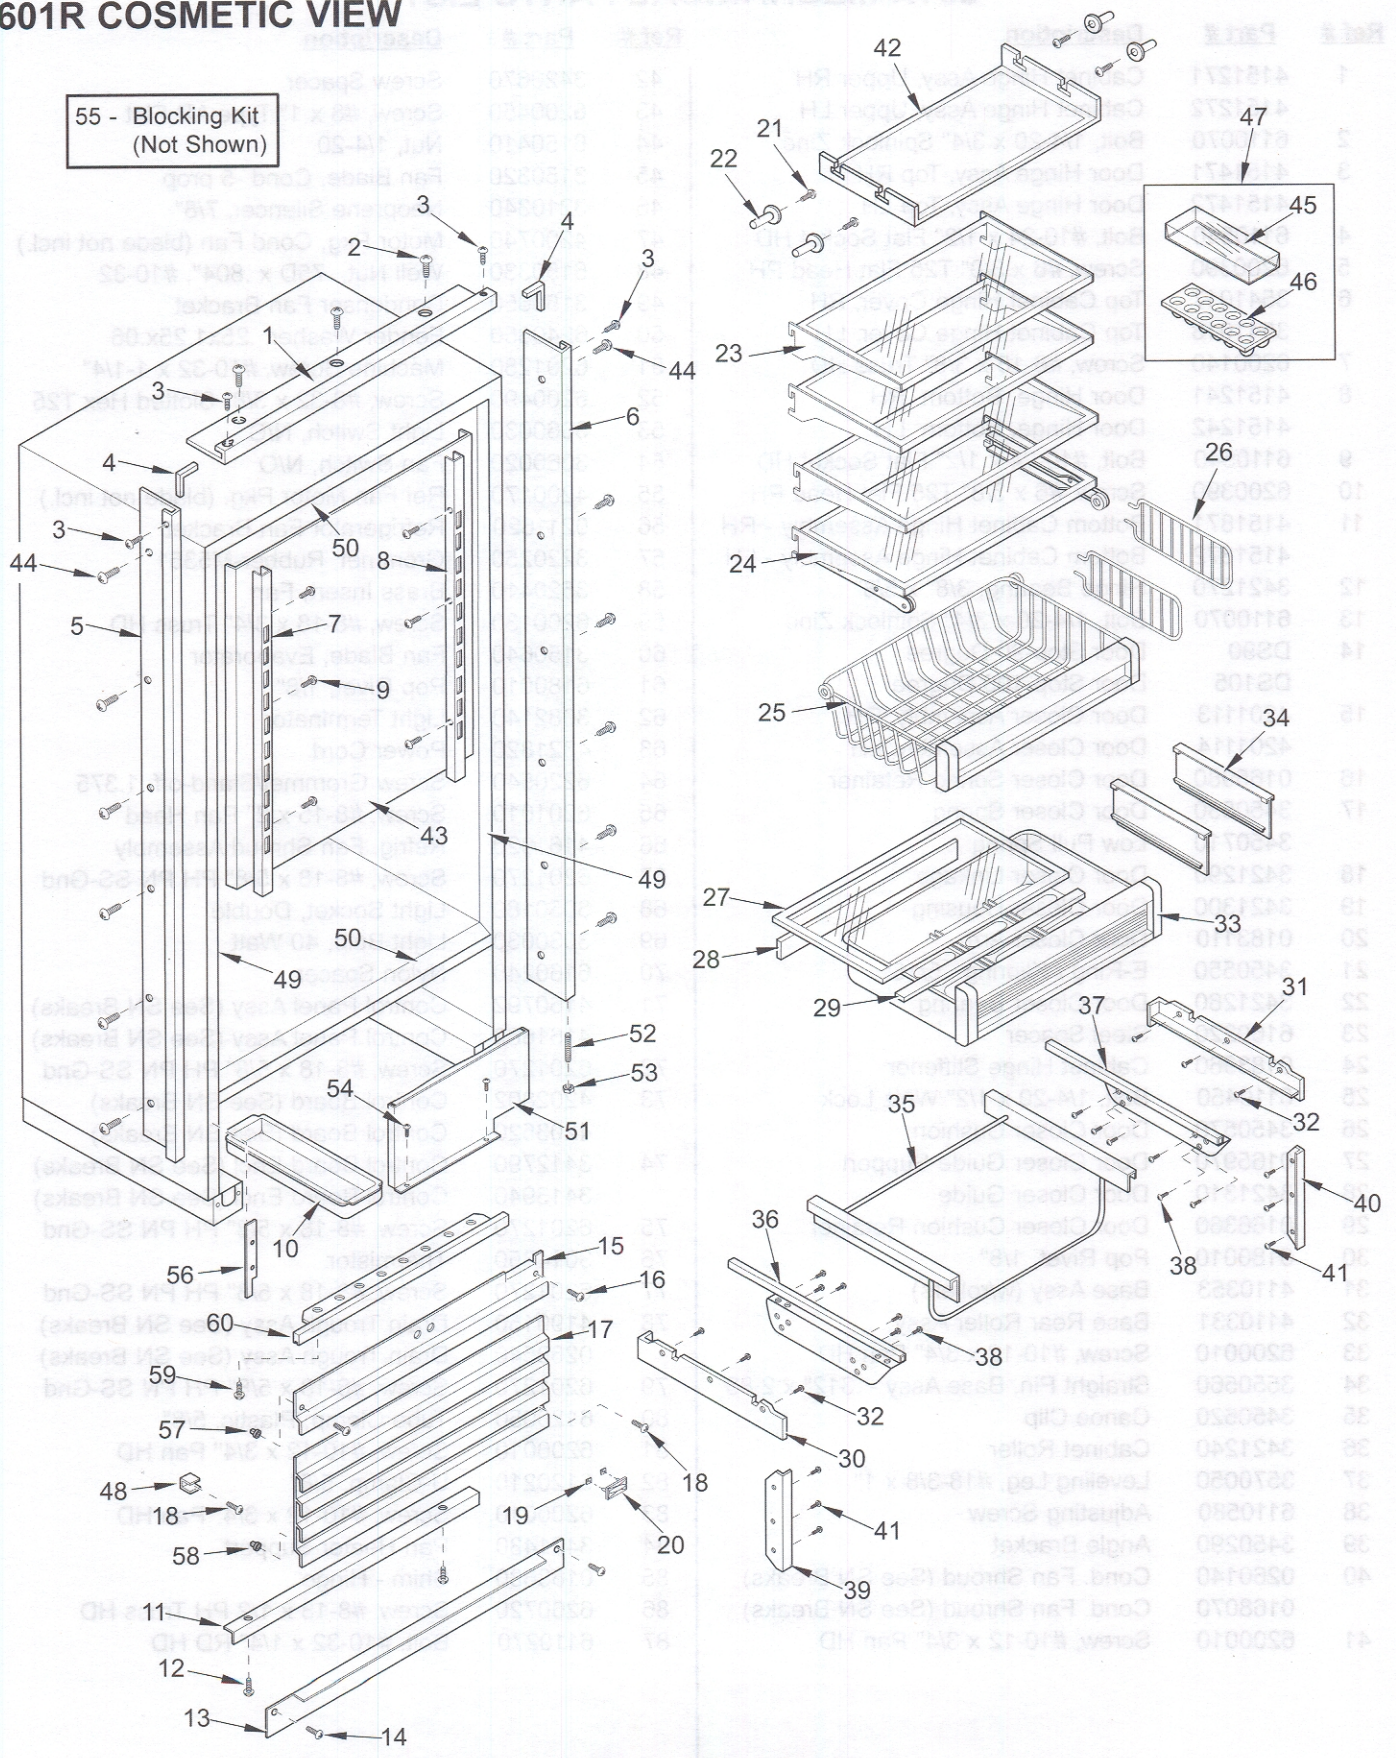

601R COSMETIC VIEW

55 - Blocking Kit
(Not Shown)

601R MECHANICAL PARTS LIST