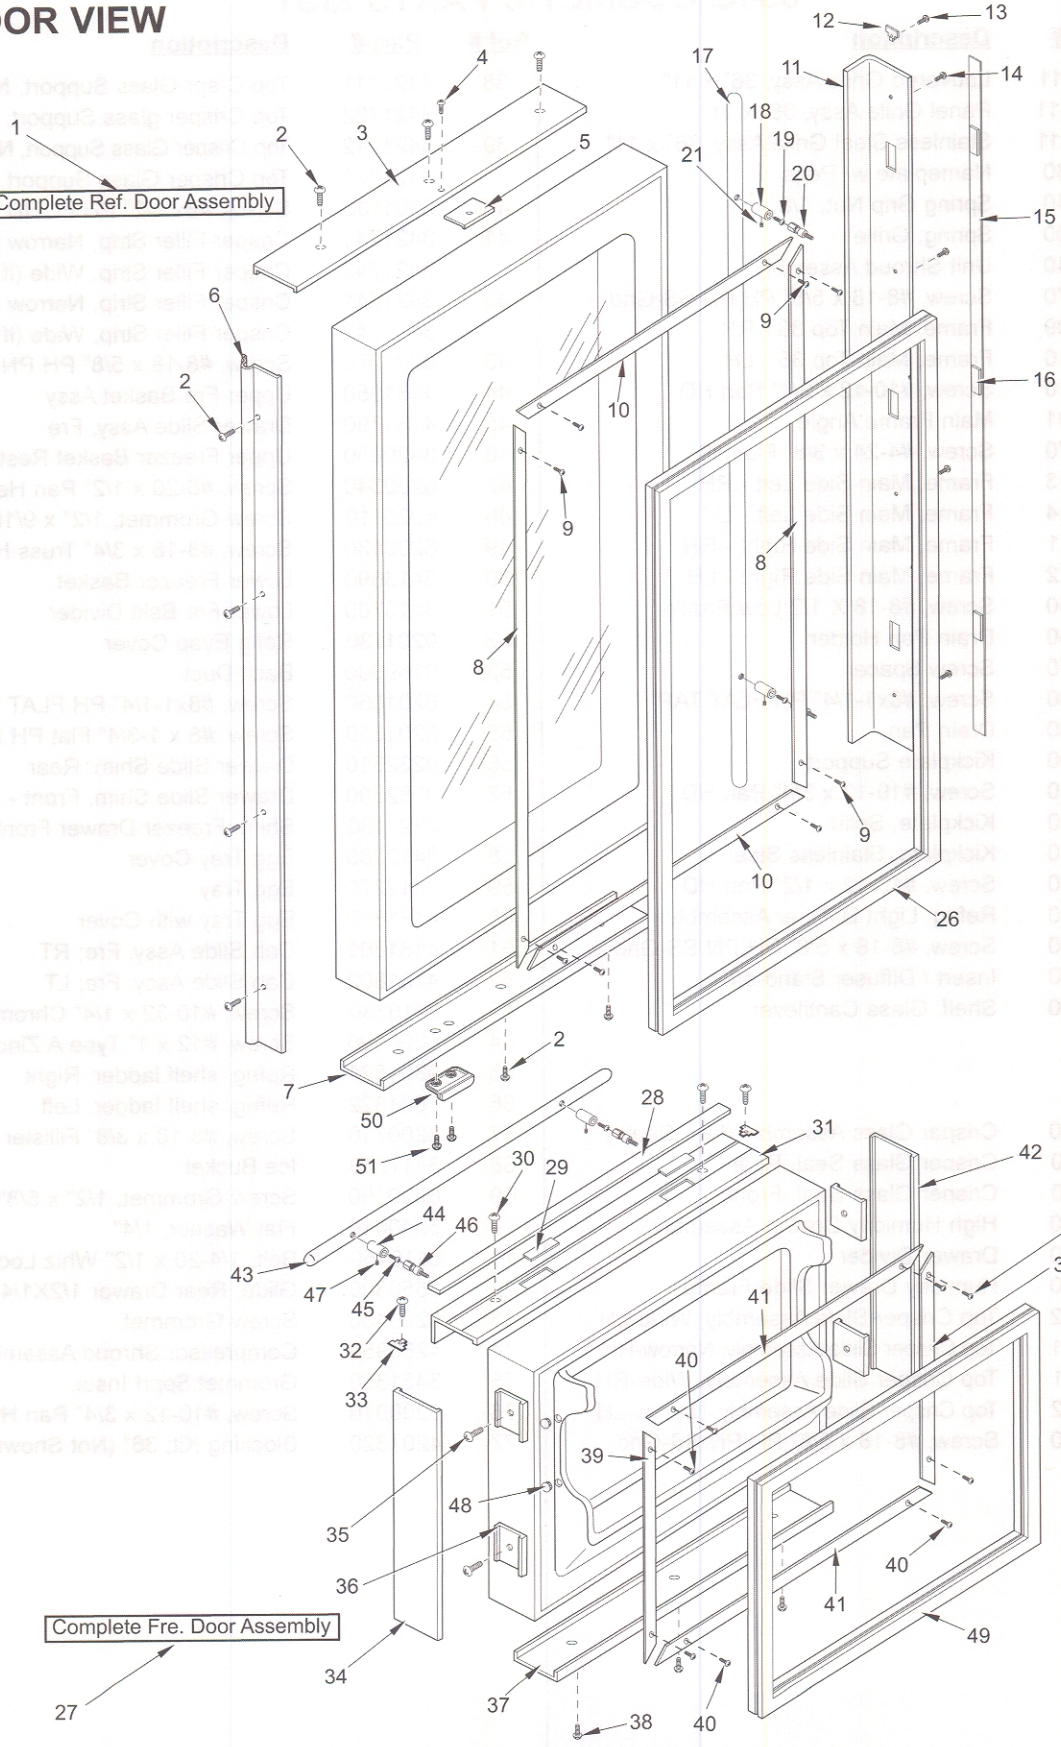

650G DOOR PARTS LIST

Ref #	Part #	Description	Ref #	Part #	Description
1	4134685	Door Assy,Ref 650G Frmd/Overlay-RH	22	NA	
	4134686	Door Assy,Ref 650G Frmd/Overlay-LH	23	NA	
	4134687	Door Assy,Ref 650HAG Frmd/Olay-RH	24	NA	
	4134688	Door Assy,Ref 650HAG Frmd/Olay-LH	25	NA	
	4134695	Door Assy, Ref 650G SS-RH	26	3212160	Door Gasket, Refrigerator
	4134696	Door Assy, Ref 650G SS-LH	27	4132795	Freezer Drawer Assy, Frame/Overlay
	4134697	Door Assy, Ref 650HAG SS-RH		4133215	Freezer Drawer Assy (SS)
	4134698	Door Assy, Ref 650HAG SS-LH	28	4131880	Handle/Trim Molding Assy, Freezer
NOTE: Door Assy's incl. Wire Harness / Top Hng Assy.			29	3451000	Magnet, Trim Strip
2	6200720	Screw, #8-18 x 1/2 Ph Truss Hd	30	6201300	Tapping Screw, #8 x 1/2
3	2230606	Refrig. Door Trim, Top - RH	31	4132250	Drawer Handle Assy, Freezer (Framed)
	2230608	Refrig. Door Trim, Top - LH		4132350	Handle-Side Door Trim, Freezer (Overlay)
4	6200720	Screw, #8-18 x 1/2 Ph Truss Hd	32	6180160	Rivet, Open End Blind, 1/8 x 3/16
5	4200940	Switch Depressor (Includes Screw)	33	3413340	Handle/Trim End Cap
6	3511140	Door Trim, Hinge Side - (SS Model)	34	2230701	Fre Drawer Trim, Rt Side
	3511141	Door Trim, Hinge Side - Mitered Corner	35	6180040	Pop Rivet, 3/16 x 1/8 Grip
7	2230607	Refrig. Door Trim, Bottom - RH	36	3450460	Clip, Door Trim
	2230609	Refrig. Door Trim, Bottom - LH	37	2230614	Freezer Drawer Trim, Bottom
8	3420240	Gasket Retainer, Side Ref, 47.438	38	6200720	Screw, #8-18 x 1/2 Ph Truss Hd
9	6200410	Screw, #8 x 1/2 Slot Head Hex	39	3420150	Gasket Retainer, 17.312
10	3420220	Gasket Retainer, 33.312"	40	6200410	Screw, #8 x 1/2 Slot Head Hex
11	4132240	Door Handle Assy, Refrig. (Framed)	41	3420220	Gasket Retainer, 33.312"
	4132340	Handle-side Door Trim, Rfrig. (Overlay)	42	2230702	Fre Drawer Trim, Lt Side
12	3413340	Handle/Trim End Cap	43	3511990	Handle, Door SS 1 X 30.312
13	6180160	Rivet, Open End Blind, 1/8 x 3/16		4133720	Handle Assy, Obr Standoff - Fre
14	6201300	Tapping Screw, #8 x 1/2	44	3512160	Standoff, SS Oval
15	4131870	Handle/Trim Molding Assy, Refrig.	45	6110540	Bolt, #10-24 x 1/2 Flat Socket HD
16	3451000	Magnet, Trim Strip	46	3511520	Handle Mounting Stud
17	3511980	Handle, Door SS 1 X 44.250	47	6110730	Set Screw #10-32 x 1/4 SS Cone
	4133700	Handle Assy, SS Obr Standoff	48	3550230	White Plastic Plug, 3/4
18	3512150	Standoff, SS Oval	49	3212120	Door Gasket, Fre.
19	6110540	Bolt, #10-24 x 1/2 Flat Socket HD	50	3430100	Closer, Door-Door Side
20	3511520	Handle Mounting Stud	51	6110060	Bolt, #10-32 x 5/8", Truss Head
21	6110730	Set Screw #10-32 x 1/4 SS Cone			

650G DOOR VIEW

Complete Ref. Door Assembly

Complete Fre. Door Assembly