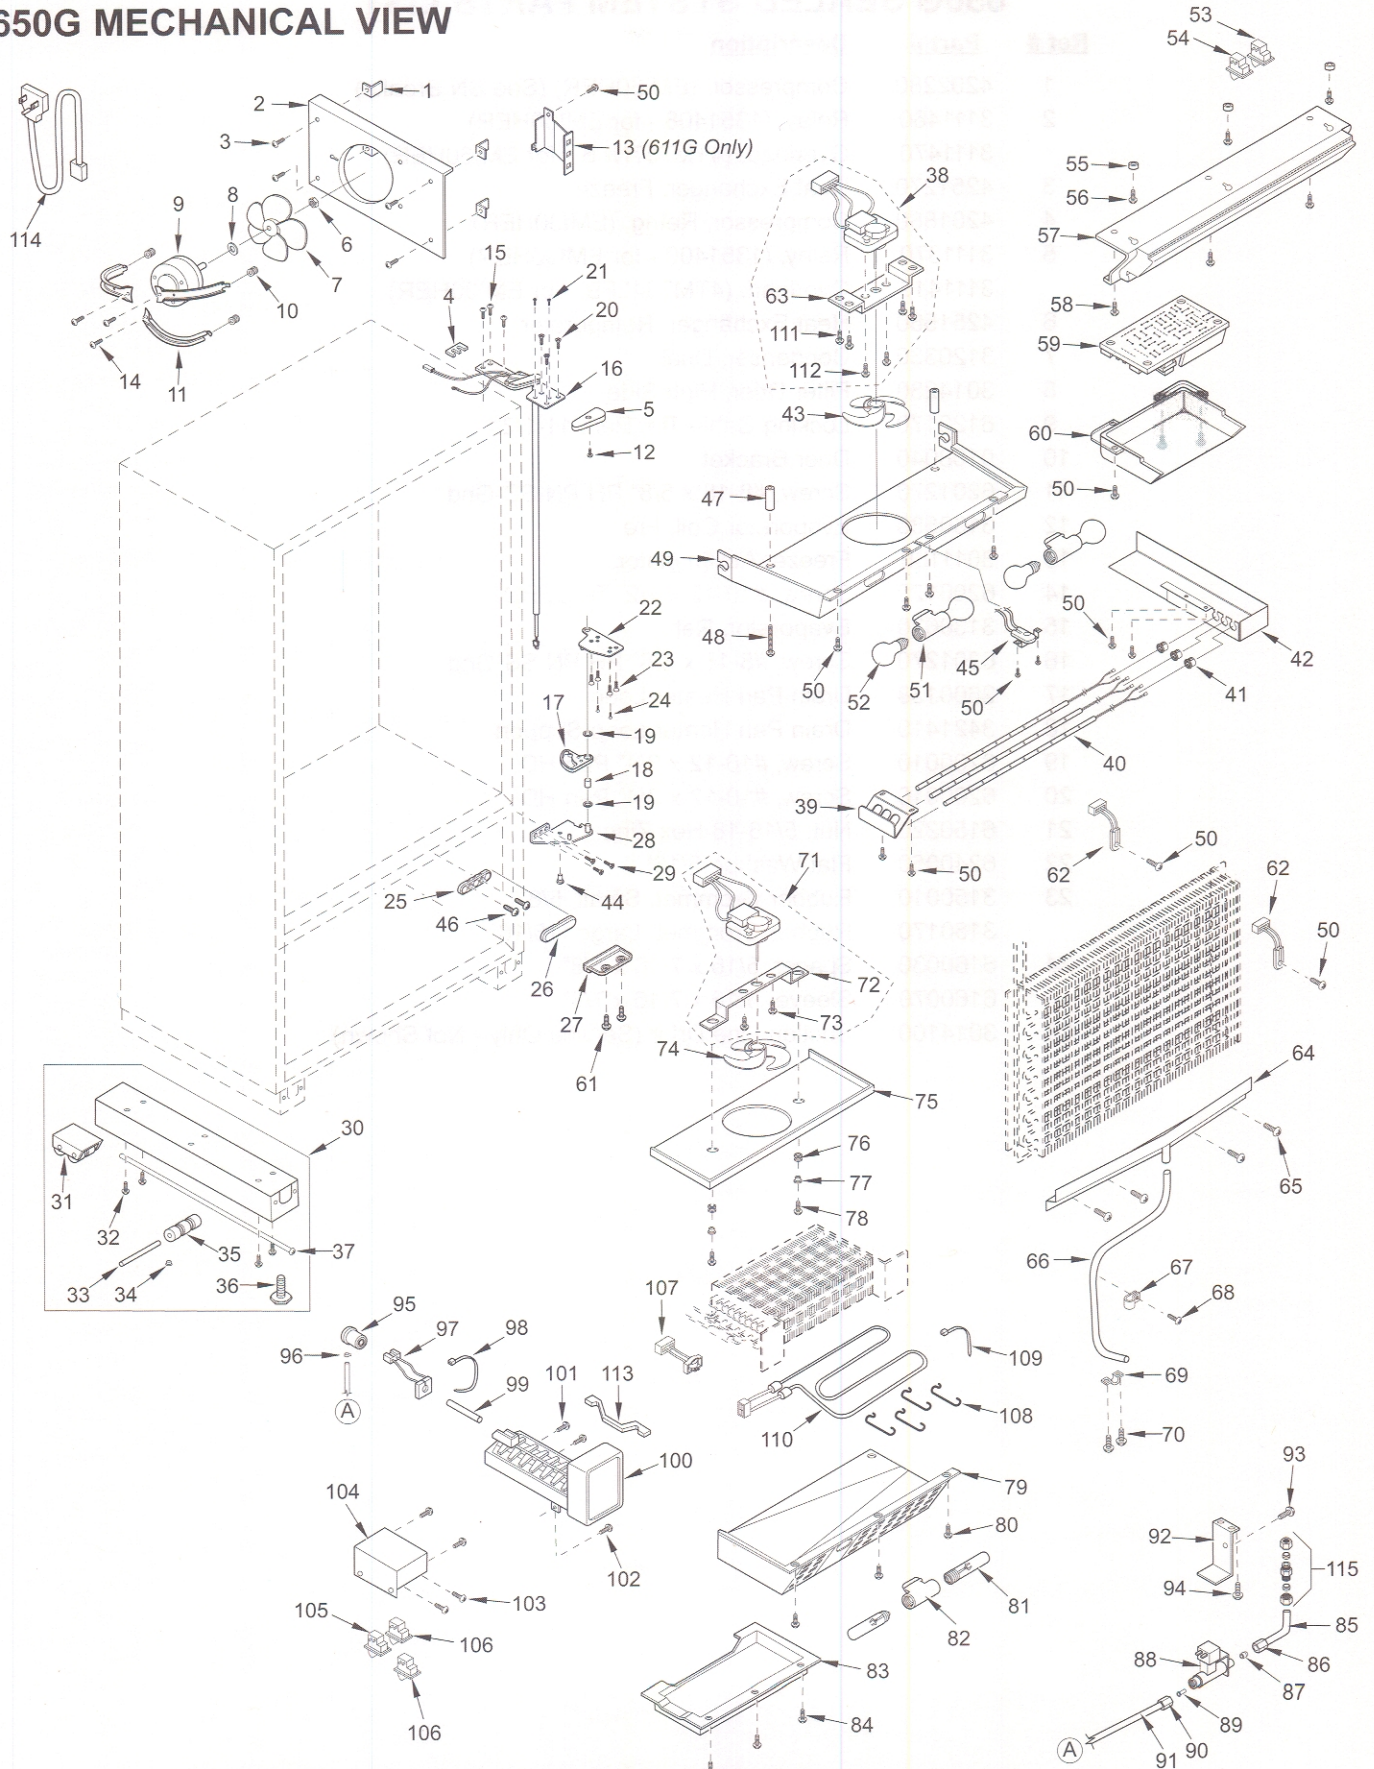

Ref #	Part #	Description	Ref #	Part #	Description
1	3450290	Angle Bracket	57	4162692	Control Panel Assy, 650G Srvc
2	0261200	Shroud, Cond Fan	58	6201270	Screw, #8-18 x 5/8" PH PN SS-Gnd
3	6200010	Screw, #10-12 x 3/4" Pan HD	59	4203790	Control Board Pkg
4	0168680	Shim - Hinge	60	3413940	Control Board Encl.
5	3541017	Top Cabinet Hinge Cover, RH	61	6110060	Bolt, #10-32 x 5/8", Truss Head
	3541018	Top Cabinet Hinge Cover, LH	62	3014350	Thermistor
6	6150410	Nut, 1/4-20	63	0212540	Bracket, Fan
7	3150320	Fan Blade, Cond, 5 prop, 7"	64	0260540	Drain Trough, Ref
8	3210340	Neoprene Silencer, 7/8"	65	6201540	Screw, #8- 15X1-1/4 PH PAN HD
9	4200740	Motor Pkg, Cond Fan (blade not incl.)	66	1601400	Drain Tube, Wire - 1/2" x 72"
10	3220360	Grommet, Mtg Brkt	67	6120050	Tube Clamp, Plastic, 5/8"
11	0261150	Bracket, Cond Mounting	68	6200120	Screw, #10-12 x 1/2" Truss HD
12	6200140	Screw, #8- 15 x 3/8" Truss HD	69	6120210	U-Clamp, 5/8"
13	NA		70	6200010	Screw, #10-12 x 3/4" Pan HD
14	6200490	Screw, #8-32 x 3/8" Slotted Hex T25	71	4200160	Freezer Fan Motor Pkg. (Blade not Incl.)
15	6110070	Bolt, 1/4-20x3/4 Spinlock Zinc	72	0232280	Fan Bracket, Fre
16	4325671	WH, Top Hinge Assy - RH	73	6110270	Bolt, #10-32 x 1/4" RD HD
	4325672	WH, Top Hinge Assy - LH	74	3150640	Fan Blade, Evaporator
17	3421800	Door Stop Cam	75	4281510	Shroud Assy, Fre Evap 650 Srvc
18	3421790	Bearing, Door Hinge	76	3220250	Grommet, 3/16" x 7/16" x 9/32"
19	3430120	Bushing, Door	77	3520120	Brass Insert, Fan Bracket
20	6110540	Bolt, #10-24 x 1/2" Flat Socket HD	78	6200670	Screw, #6-18 x 3/4" Tek
21	6200390	Screw, #6 x 3/8" T25 Flat Head PH	79	0234290	Evaporator Cover, Fre
22	4151841	Hinge, Door Bottom LH		0234300	Fre Evap. Cvr Lft Side
	4151842	Hinge, Door Bottom RH	80	6200120	Screw, #10-12 x 1/2" Truss HD
23	6110540	Bolt, #10-24 x 1/2" Flat Socket HD	81	3030040	Light Bulb, Long/Narrow; 40 watt
24	6200390	Screw, #6 x 3/8" T25 Flat Head PH	82	3050020	Light Socket, 3/4 Double
25	3430110	Closer, Door-Cabinet Side	83	0234310	Fre Air Duct Assy
26	3430140	Cover, Door Closer	84	6200120	Screw, #10-12 x 1/2" Truss HD
27	3430100	Closer, Door-Door Side	85	2600297	Tube, Copper L-Shaped
28	4152081	Cabinet Hinge, Bot - RH	86	3520380	Compression Nut
	4152082	Cabinet Hinge, Bot - LH	87	3520370	Compression Sleeve
29	6110810	Screw, Machine #10-24X3/4 PH FT HD	88	4202790	Water Valve
30	4110353	Base Assy (w/rollers)	89	3520050	Brass Insert, Solenoid
31	4110331	Base Rear Roller Assy	90	3520030	Icemaker Nylon Nut, 1/4"
32	6200010	Screw, #10-12 x 3/4" Pan HD	91	2600617	Plastic Water Line
33	3550560	Straight Pin, Base Assy, .312" x 2.88"	92	0168160	Solenoid Water Valve Bracket
34	3450620	Canoe Clip	93	6200780	Screw, #10-24 x 1/2" PH Hex Washer
35	3421240	Cabinet Roller (Single)	94	6201270	Screw, #8-18 x 5/8" PH PN SS-Gnd
36	3570050	Leveling Leg, #18-3/8 x 1"	95	1607700	Water Inlet Tube
37	6110580	Adjusting Screw	96	6220470	Fill Tube Clamp
38	4200170	Refrig. Fan Motor Pkg. (Blade not Incl.)	97	3070210	Heater, Fill Tube
39	0261330	Bracket, Light	98	6120450	Locking Cable Tie 9.7" BLK
40	3030150	Light Strip, 15 WATT	99	2605410	Water Inlet Tube Extension
41	3220810	Grommet, Open/Closed 1/2	100	4200522	Icemaker Assembly
42	0212740	Box, Light Display	101	6200120	Screw, #10-12 x 1/2" Truss HD
43	3150640	Fan blade, Ref/Fre Evap.	102	6201270	Screw, #8-18 x 5/8" PH PN SS-Gnd
44	3550770	90° Stop Pin	103	6201270	Screw, #8-18 x 5/8" PH PN SS-Gnd
45	3082140	Light Terminator	104	0233820	Switch Housing, Freezer
46	6201590	Screw, #8-32X1/2 Taplite Pn Trx	105	3060140	SPST Light Switch
47	6220540	Screw Grommet / Stand-off	106	3060130	SPST Fan/Icemaker Switch
48	6201010	Screw, #8-15 x 2" Pan Head	107	3082060	Defrost Terminator
49	4162660	Shroud Assy, Ref Fan	108	1801100	Heater Clip
50	6201270	Screw, #8-18 x 5/8" PH PN SS-Gnd	109	6120340	Aluminum Strap
51	3050180	Light Socket, Double	110	4324640	Defrost Heater Assy
52	3030030	Light Bulb, 40 Watt	111	6201270	Screw, #8-18 x 5/8" PH PN SS-Gnd
53	3060130	SPST Fan/Icemaker Switch	112	6110270	Bolt, #10-32 X 1/4 Rd Hd
54	3060140	SPST Light Switch	113	3140400	Icemaker Rudder Arm
55	6160240	Nylon Spacer	114	4321820	Power Cord
56	6200720	Screw, #8-18 x 1/2 PH Truss HD	115	3520250	Water Inlet Fitting Assy

650G MECHANICAL VIEW