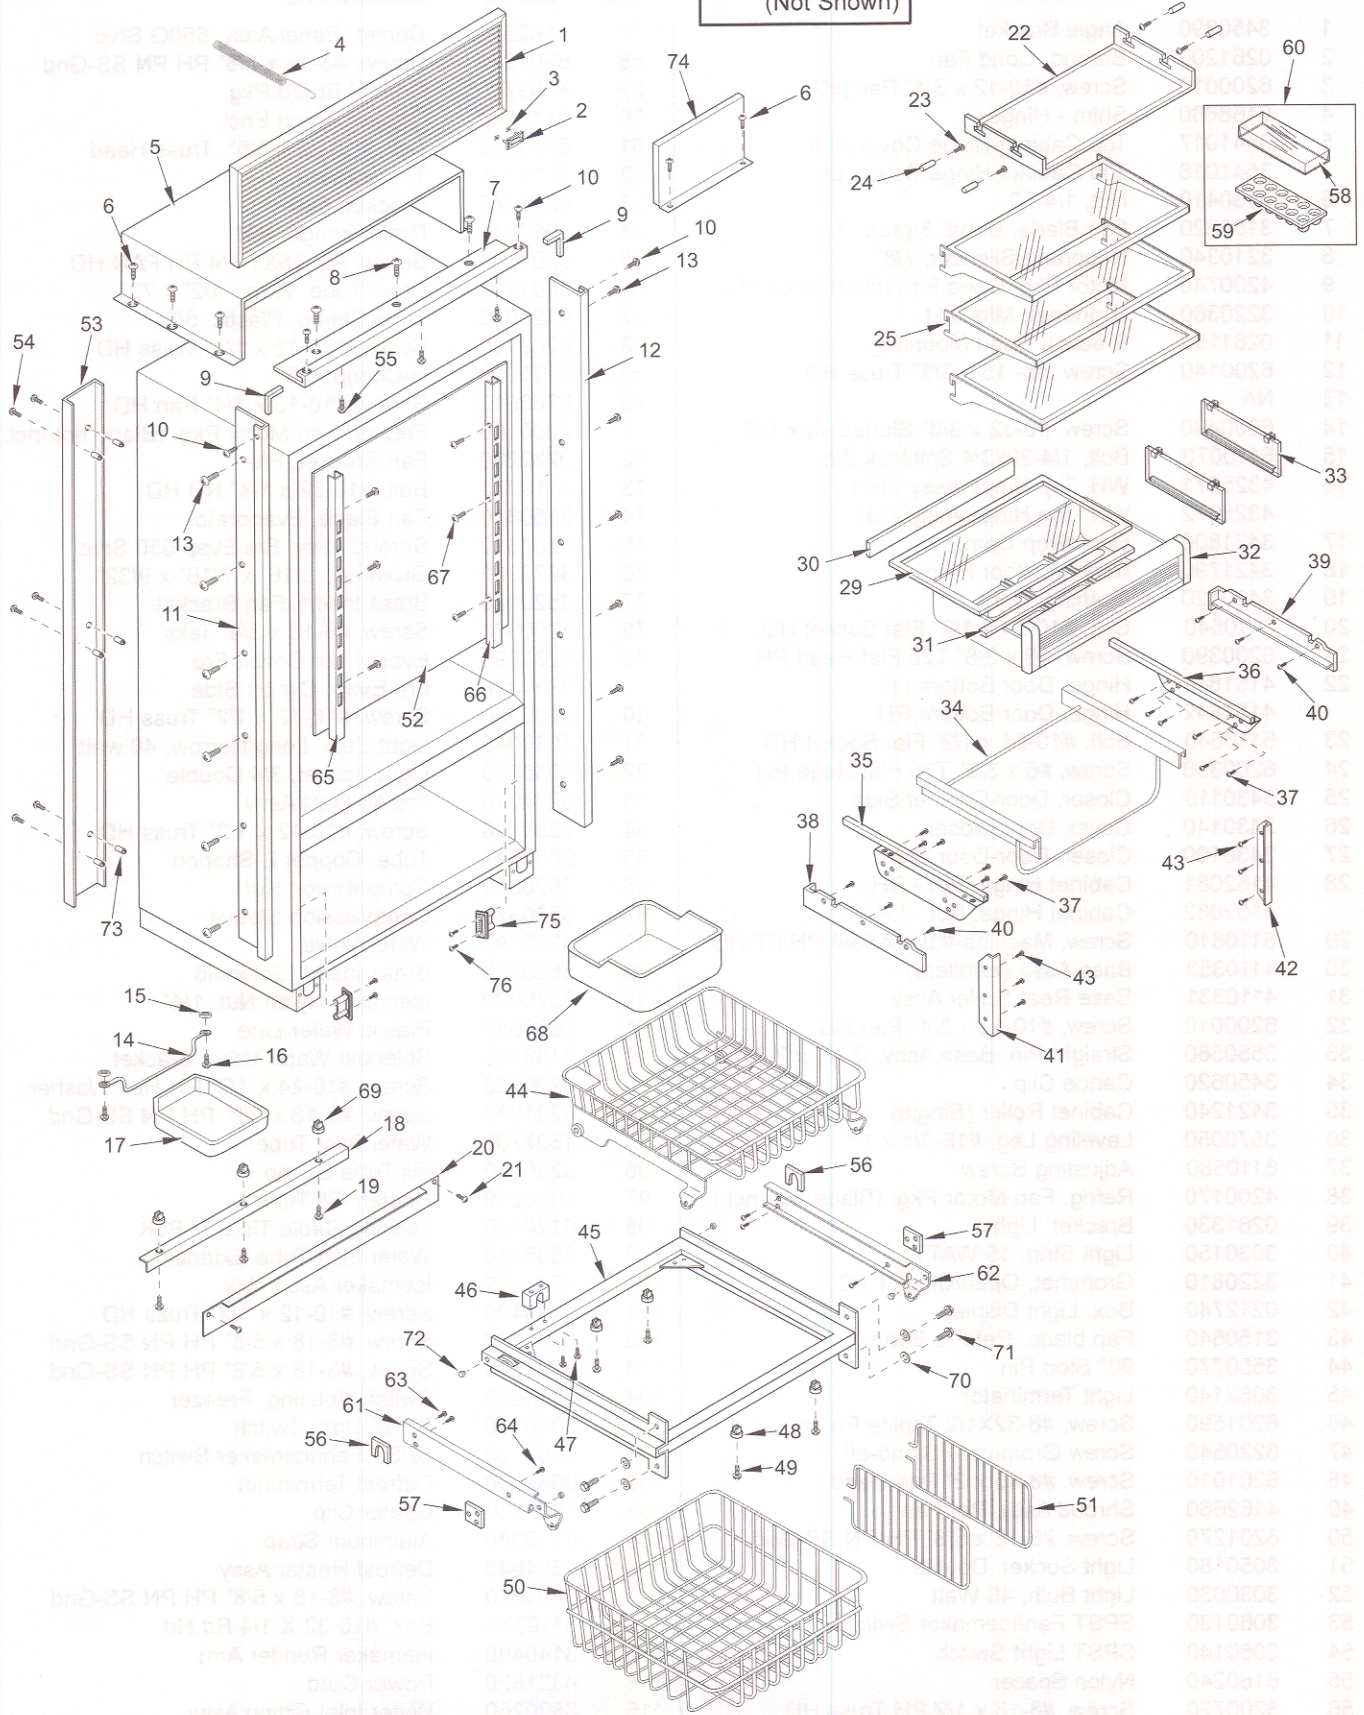

650G COSMETIC PARTS LIST

Ref #	Part #	Description	Ref #	Part #	Description
1	6LG3611	Louvered Grille Assy, 36" x 11"	38	3421711	Top Crspr Glass Support, Narrow-RH
	6PG3611	Panel Grille Assy, 36" x 11"		3421722	Top Crisper glass Support, Wide-LH
	6SG3611	Stainless Steel Grille Assy, 36" x 11"	39	3421712	Top Crisper Glass Support, Narrow-LH
2	3580230	Nameplate w/ Pegs		3421721	Top Crisper Glass Support, Wide-RH
3	6150140	Spring Grip Nut, 1/8"	40	6201130	Screw, #8x 1/2" PH FL HD SS
4	3450900	Spring, Grille	41	3421741	Crisper Filler Strip, Narrow (if RH)
5	4280940	Unit Shroud Assembly		3421742	Crisper Filler Strip, Wide (if LH)
6	6201270	Screw, #8-18 x 5/8" PH PN SS-Gnd	42	3421741	Crisper Filler Strip, Narrow (if LH)
7	2234009	Frame, Main Top 36 - RH		3421742	Crisper Filler Strip, Wide (if RH)
	2234010	Frame, Main Top 36 - LH	43	6201270	Screw, #8-18 x 5/8" PH PN SS-Gnd
8	6200010	Screw, #10-12 x 3/4" Pan HD	44	4181950	Upper Fre Basket Assy
9	2210701	Main Frame Angle	45	4181790	Drawer Slide Assy, Fre
10	6200070	Screw, #4-24 x 3/8" Flat HD	46	3420950	Upper Freezer Basket Restraint
11	2234013	Frame, Main Side Left - RH	47	6200340	Screw, #6-20 x 1/2" Pan Head
	2234014	Frame, Main Side Left - LH	48	6220110	Screw Grommet, 1/2" x 9/16"
12	2234011	Frame, Main Side Right - RH	49	6200130	Screw, #8-18 x 3/4" Truss HD
	2234012	Frame, Main Side Right - LH	50	3413690	Lower Freezer Basket
13	6201550	Screw, #8-18 X 1/2 Low Profile	51	3413700	Lower Fre Bskt Divider
14	3420760	Drain Pan Holder	52	0201130	Refig Evap Cover
15	3420670	Screw Spacer	53	0169600	Back Duct
16	6201060	Screw, #8x1-1/4" PH FLAT TAP	54	6201060	Screw, #8x1-1/4" PH FLAT TAP
17	0164940	Drain Pan	55	6201310	Screw, #8 x 1-3/4" Flat PH HD
18	0169590	Kickplate Support	56	0232310	Drawer Slide Shim, Rear
19	6200010	Screw, #10-12 x 3/4" Pan HD	57	0232300	Drawer Slide Shim, Front - .060"
20	0169520	Kickplate, Solid		2121180	Shim, Freezer Drawer Front-.030"
	0167820	Kickplate, Stainless Steel	58	3412280	Egg Tray Cover
21	6200050	Screw, #10-12 x 1/2" Pan HD	59	3412270	Egg Tray
22	4161870	Refrig. Light Diffuser Assembly	60	4131810	Egg Tray with Cover
23	6201330	Screw, #8-18 x 5/8" PH PN SS-Gnd	61	4181801	Cab Slide Assy, Fre; RT
24	3520420	Insert / Diffuser Stand-off	62	4181802	Cab Slide Assy, Fre; LT
25	3602330	Shelf, Glass Cantilever	63	6110330	Screw, #10-32 x 1/4" Chrome Plate
26	NA		64	6200590	Screw, #12 x 1" Type A Zinc Flat HD
27	NA		65	3601821	Refrig. shelf ladder, Right
28	NA		66	3601822	Refrig. shelf ladder, Left
29	4151750	Crisper Glass Assembly (Incl. Seals)	67	6200710	Screw, #8-18 x 3/8" Fillister HD
30	3211760	Crisper Glass Seal, Rear	68	3411340	Ice Bucket
31	3211730	Crisper Glass Seal, Front	69	6220050	Screw Grommet, 1/2" x 5/8"
32	4181440	High Humidity Drawer Assembly	70	6240040	Flat Washer, 1/4"
33	3413100	Drawer Divider	71	6110450	Bolt, 1/4-20 x 1/2" Whiz Lock
34	3421770	Humidity Drawer Slide-Frame	72	3550300	Glide, Rear Drawer 1/2X1/4
35	4181412	Top Crisper Slide Assembly, Wide-LH	73	6220430	Screw Grommet
	4181421	Top Crisper Slide Assembly, Narrow-RH	74	4280950	Compressor Shroud Assembly
36	4181411	Top Crisper Slide Assembly, Wide-RH	75	3421860	Grommet, Spprt Insul.
	4181422	Top Crisper Slide Assembly, Narrow-LH	76	6200010	Screw, #10-12 x 3/4" Pan HD
37	6201270	Screw, #8-18 x 5/8" PH PN SS-Gnd	77	4201320	Blocking Kit; 36" (Not Shown)

650G COSMETIC VIEW

77 - Blocking Kit
(Not Shown)