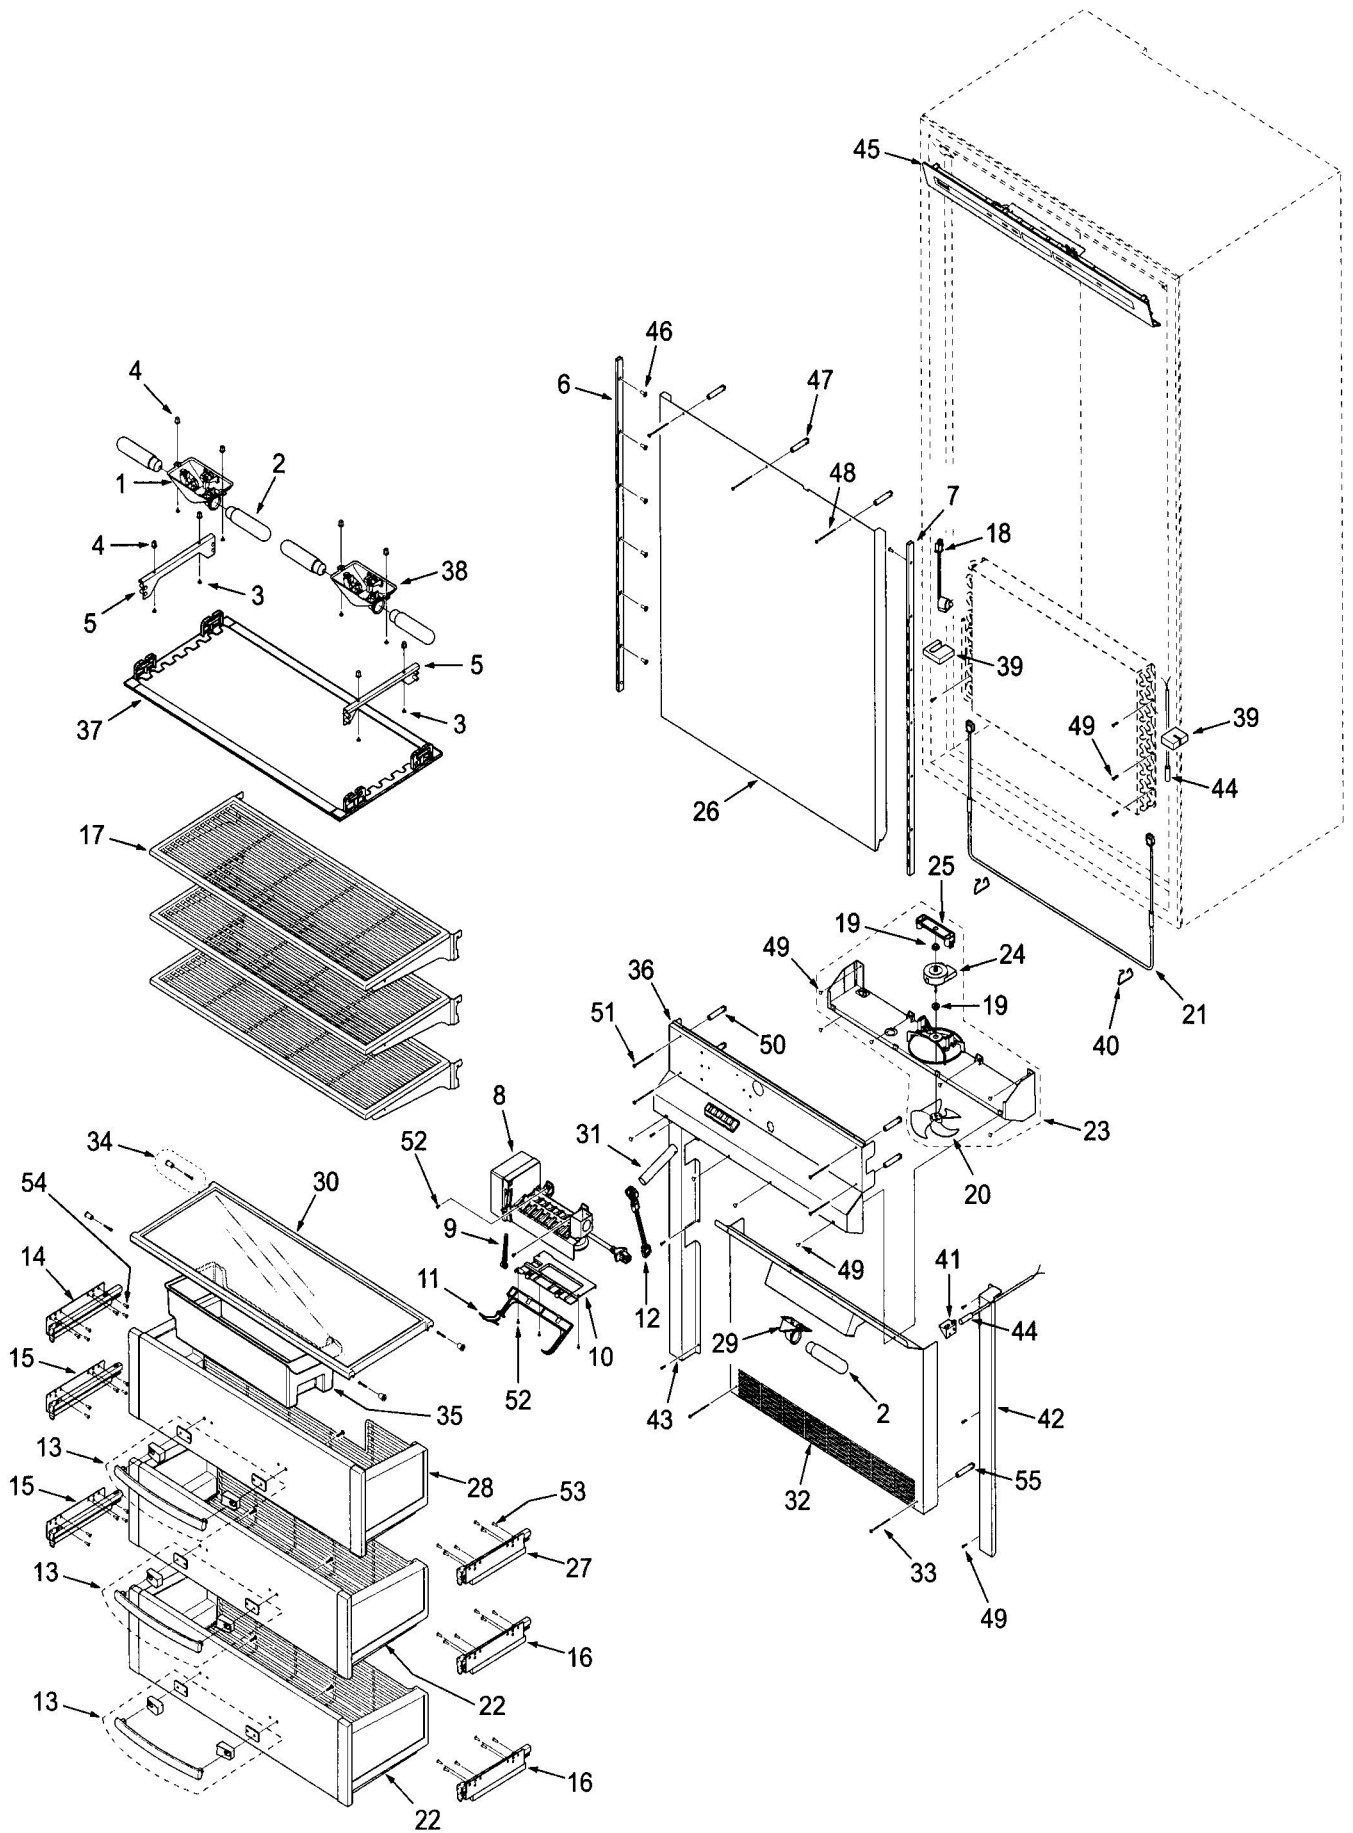

BI-36F FREEZER INTERIOR PARTS LIST

<u>Ref #</u>	<u>Part #</u>	<u>Description</u>	<u>Ref #</u>	<u>Part #</u>	<u>Description</u>
1	7006997	Light Assy, Dual w/T Dom Svce	28	7007855	Basket Assy, Ice Bin Svce
	7007044	Lampholder, Angle Dom Svce	29	7007044	Lampholder, Angle Dom Svce
2	7006999	Lamp, Blue Glass Svce	30	7007849	Shelf, Fre Fixed Svce
3	6201890	Screw, #8-15X3/8 6 Lobe Tr Hd	31	7011244	Tube, Fill Svce
4	6220220	Screw, Grommet 1/32X3/8 Sq	32	7007837	Duct, Air Fre Lower Svce
5	7007048	Bracket, Light Diffuser Svce	33	6201980	Screw, #8-15X 2-3/4 6-Lobe PH
6	7007831	Shelf Ladder, Fre LH Svce	34	7003167	Standoff, Fixed Shelf Ref
7	7007832	Shelf Ladder, Fre RH Svce	35	7011243	Bin, Ice Svce
8	7002740	Icemaker Assy, Svce	36	7007835	Duct, Air Middle Svce
9	7009940	Rod, Connector	37	7007848	Diffuser Assy, Glass Svce
10	7011188	Bracket, Icemaker Svce	38	7007019	Light Assy, Dual w/o T Dom Svce
11	7011189	Arm, Icemaker Svce	39	7007842	Block, Evap Foam Svce (incl, LH & RH)
12	7009435	Heater, Fill Tube Svce	40	7005253	Clip, Defrost Heater
13	7007065	Handle Assy, Drawer Svce	41	7007030	Bracket, Thermistor Svce
14	7007851	Slide, Basket LH Svce	42	7011245	Cover, Fre RH Svce
15	7007853	Slide, Drawer LH Svce	43	7011246	Cover, Fre LH Svce
16	7007854	Slide, Drawer RH Svce	44	4204740	Therm Assy, Svce
17	7007846	Shelf, Fre Svce	45	7007857	Panel, CL 36F Svce
18	7007888	Switch, Defrost Terminator Svce	46	7004169	Screw, #8-18X1/2, 6 Lobe Fill Hd
19	7005046	Grommet, Motor Fan	47	7003718	Standoff, nylon 1.625"
20	7009560	Fan Blade, Black Svce	48	6201920	Screw, 8-15X2 6-Lobe PH
21	7007843	Heater, Defrost Svce	49	6201930	Screw, 8-18 X 5/8 6-Lobe PH
22	7007856	Basket Assy, Lower Svce	50	6220610	Standoff, 1.062
23	7007839	Fan Assy, Evap Svce	51	7006232	Screw, #8-15X1-3/4, 6 Lobe Pan
24	7012008	Bracket, Evaporator Fan SVCE	52	7005981	Screw, #8-32X1/2, 6 Lobe T/C
25	7012007	Motor, Evap Fan SVCE	53	7014262	Screw, #8-32X3/4, 6 Lobe Trhd
26	7007833	Duct, Air Fre Upper Svce	54	7014262	Screw, #8-32X3/4, 6 Lobe Trhd
27	7007852	Slide, Basket RH Svce	55	7004215	Standoff, Nylon 2.06"

BI-36F FREEZER INTERIOR VIEW