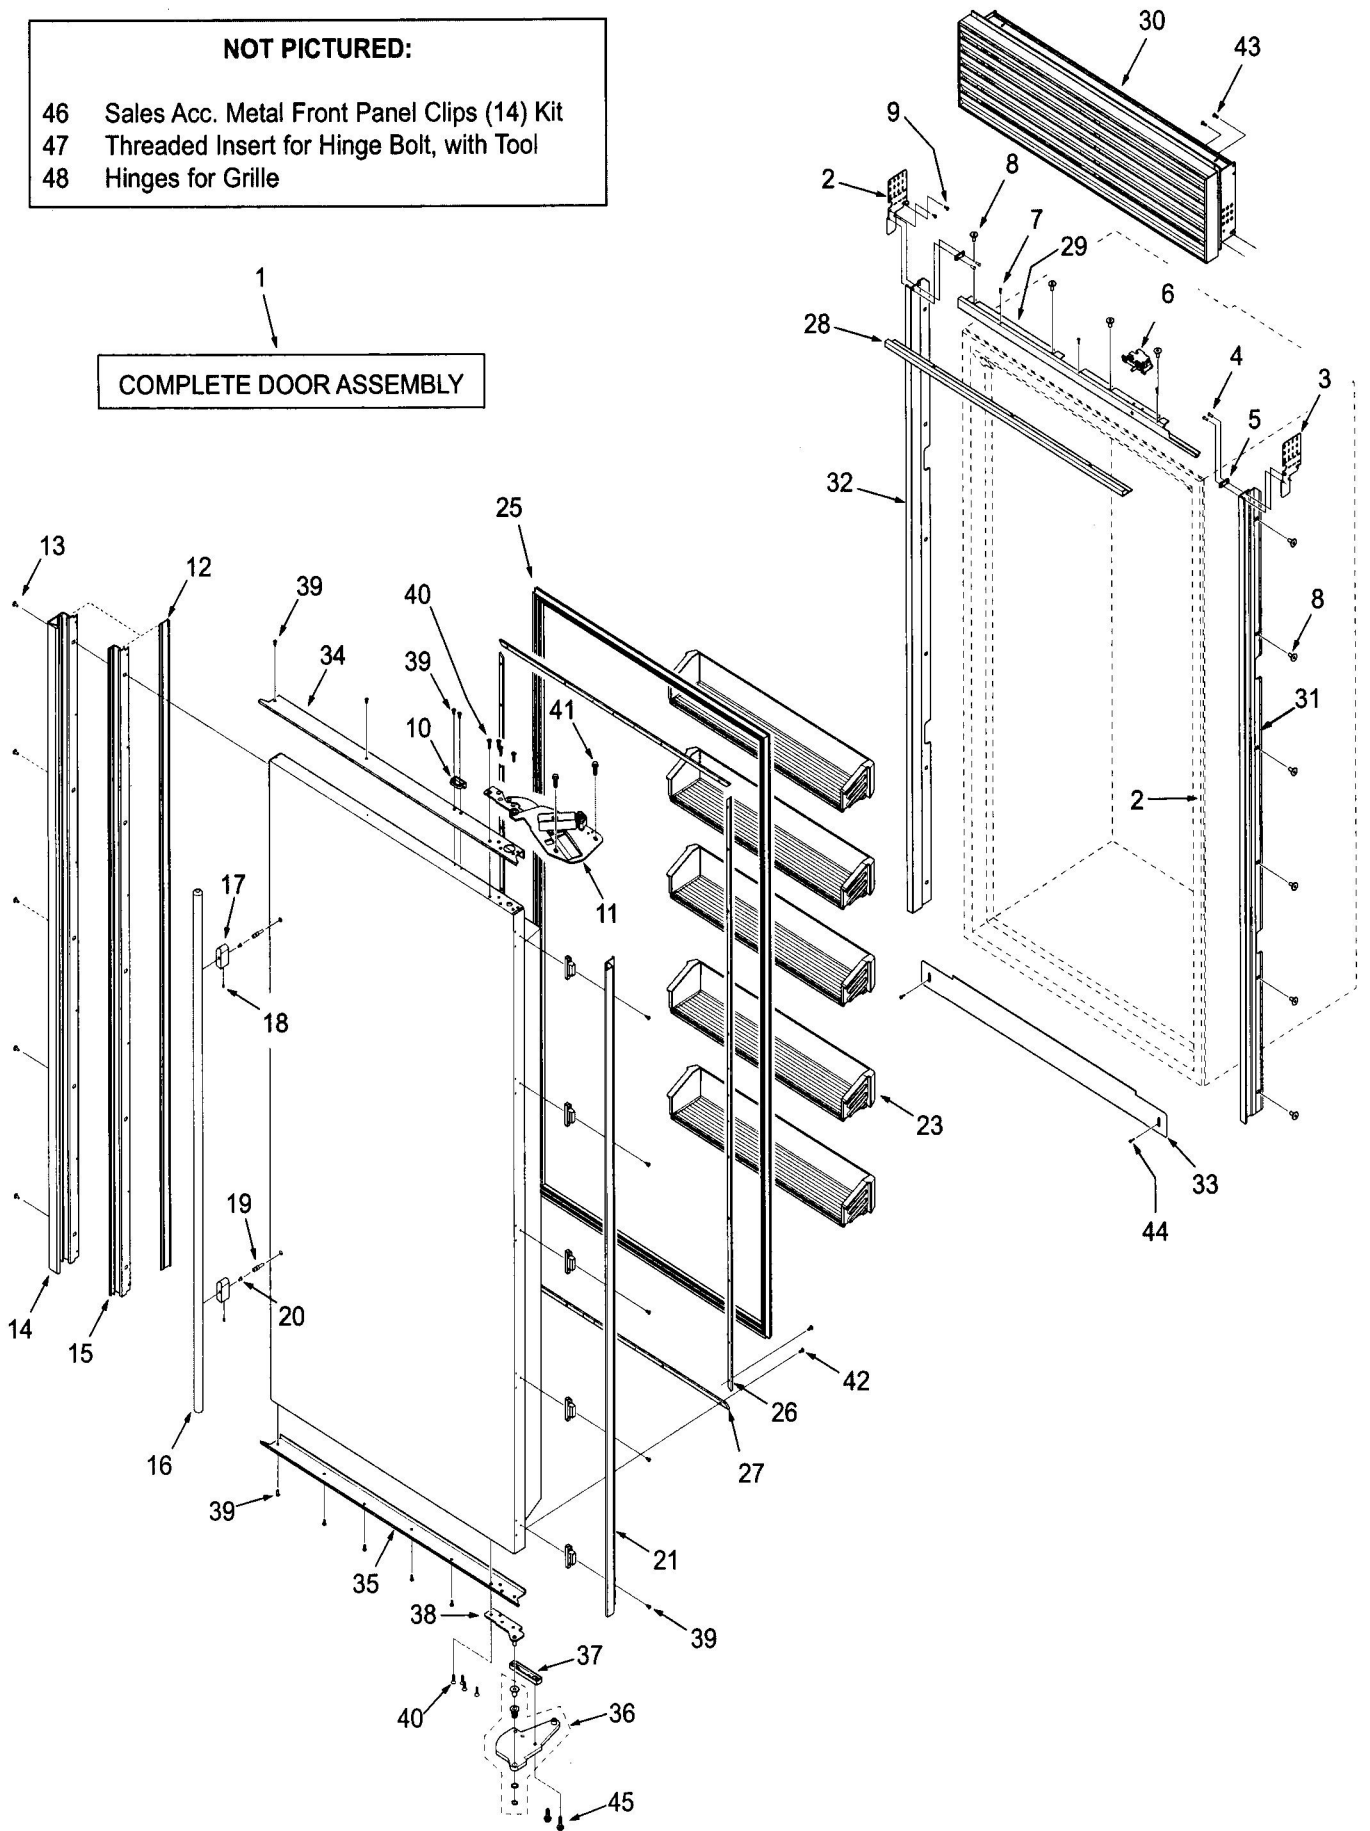

BI-36F DOOR, GRILLE, TRIM VIEW

NOT PICTURED:

- 46 Sales Acc. Metal Front Panel Clips (14) Kit
- 47 Threaded Insert for Hinge Bolt, with Tool
- 48 Hinges for Grille

1
COMPLETE DOOR ASSEMBLY

BI-36F FREEZER INTERIOR PARTS LIST