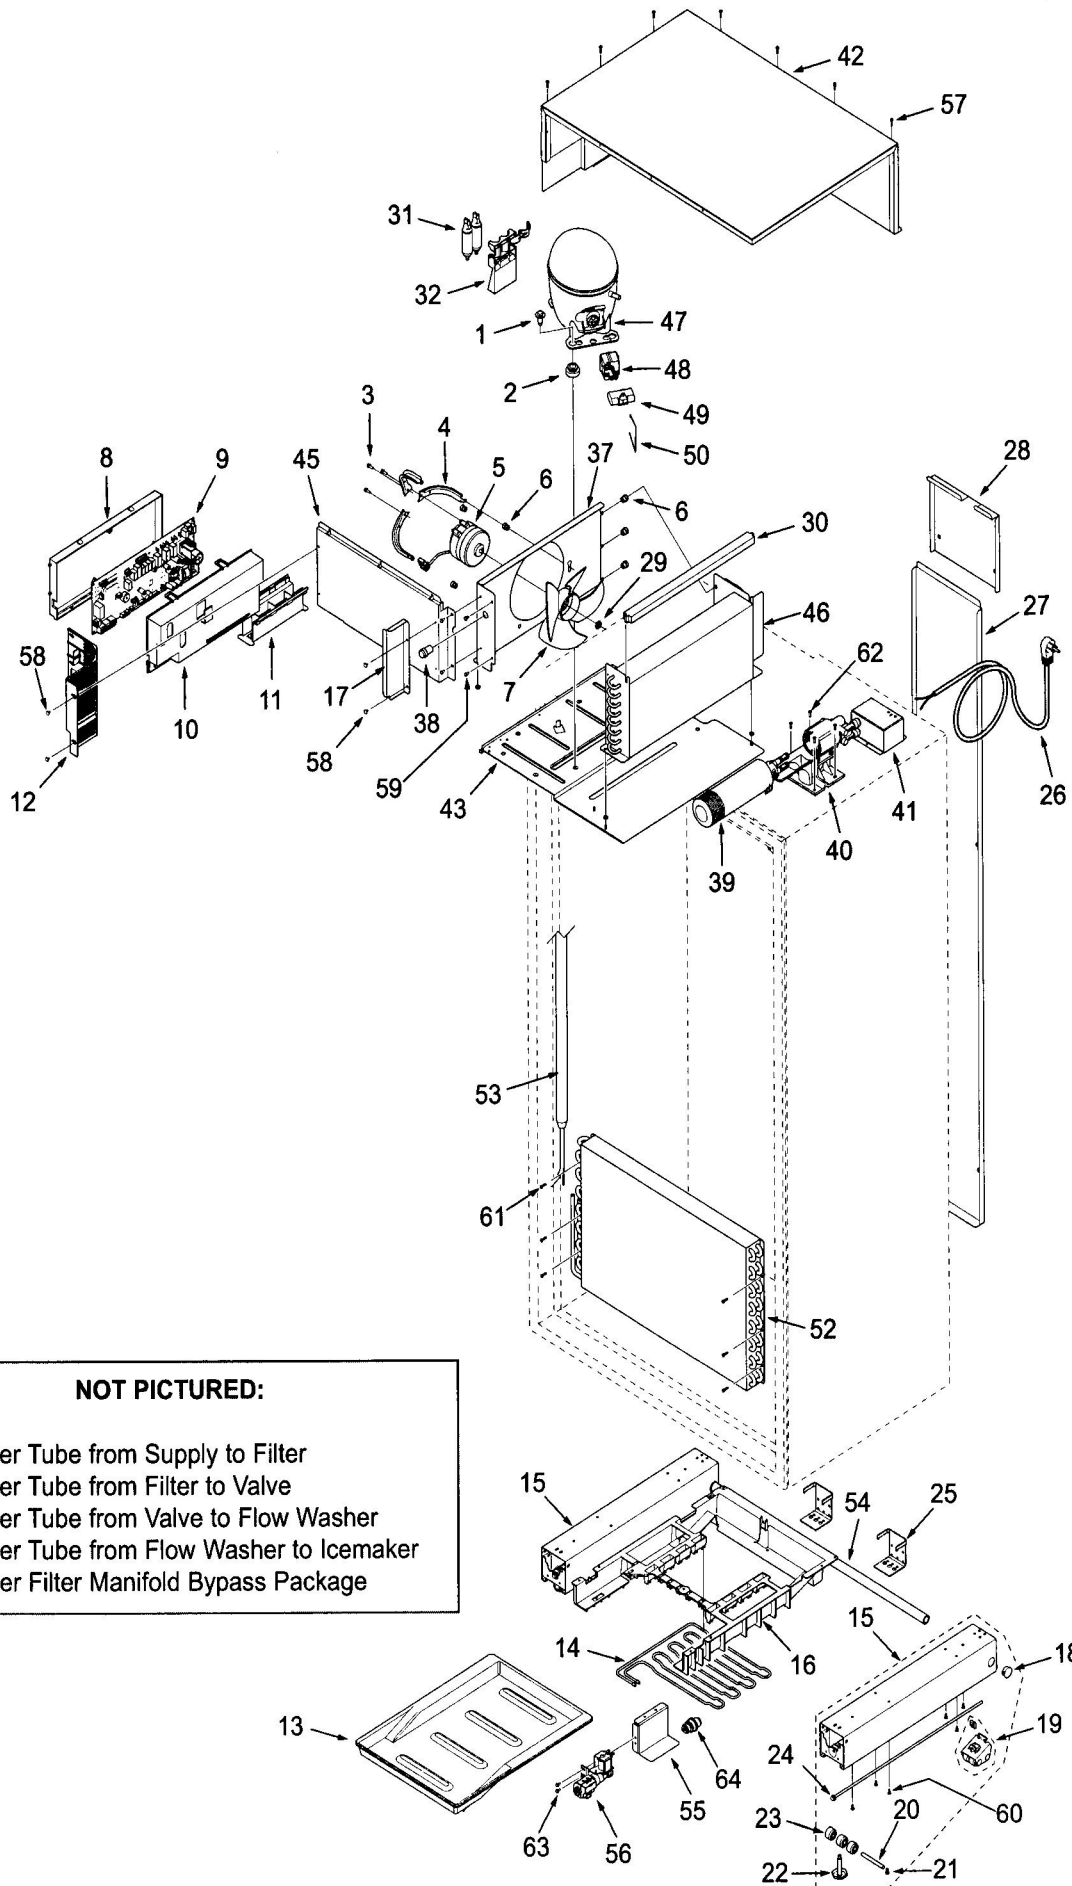

BI-36F SYSTEMS VIEW

NOT PICTURED:

- 65 Water Tube from Supply to Filter
- 66 Water Tube from Filter to Valve
- 67 Water Tube from Valve to Flow Washer
- 68 Water Tube from Flow Washer to Icemaker
- 69 Water Filter Manifold Bypass Package