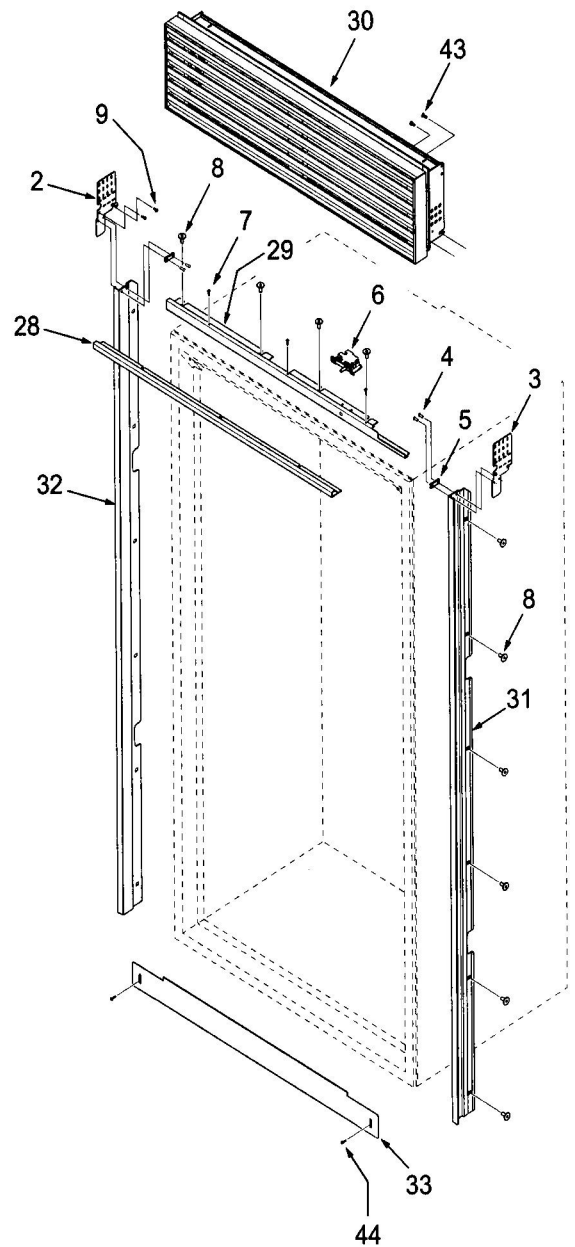

BI-36RG DOOR, GRILLE, TRIM PARTS LIST

Ref #	Part #	Description	Ref #	Part #	Description
1	7009700	Door, Ref Glass LH-F/O 36RG Svce	26	7007269	Retainer, Door Gasket Svce (~ 67")
	7009710	Door, Ref Glass RH-F/O 36RG Svce	27	7007270	Retainer, Door Gasket Svce (~ 33")
	7009722	Door, Ref Glass RH-S 36RG Svce	28	7007265	Trim, Cabinet Top Svce
	7009724	Door, Ref Glass LH-S 36RG Svce	29	7007264	Frame, Cabinet Top RH Svce
	7009762	Door, Ref Glass LH-F/O 36RA Svce		7011015	Frame, Cabinet Top LH Svce
	7009746	Door, Ref Glass RH-F/O 36RA Svce	30	7007128	Grille, Framed 36 Svce
	7009758	Door, Ref Glass RH-S 36RA Svce		7007132	Grille, Stainless 36 Svce
	7009760	Door, Ref Glass LH-S 36RA Svce		7007136	Grille, Overlay 36 Svce
NOTE: Door Assemblies do NOT incl. hinges / handles.					
2	7007261	Bracket, Grille LH Svce (Includes Support & Rivets)		7013560	Hinge, Grille Assy RH Svce
3	7007260	Bracket, Grille RH Svce (Includes Support & Rivets)		7013561	Hinge, Grille Assy LH Svce
4	7005254	Rivet, Semi-Tubular .180 X .280	31	7007262	Mainframe Assy, Right Side Svce
5	7001150	Bracket, Frame Support	32	7007263	Mainframe Assy, Left Side Svce
6	7007259	Switch Assy, Svce	33	7007266	Kickplate, Stainless 36 Svce
7	7001277	Screw, Machine #10-24X1/4		7007709	Kickplate, Solid Black 36 Svce
8	6201550	Screw, #8-18 X 1/2 Low Profile	34	7010947	Trim, Door Top RH Svce
9	6201890	Screw, #8-15X3/8 6-Lobe Trhd		7010949	Trim, Door Top LH Svce
10	7010943	Depressor, Door Switch Svce(SS Door)	35	7010948	Trim, Door Bot RH Svce
	7011201	Depressor, Door Switch Svce(F/O Door)		7010950	Trim, Door Bot LH Svce
11	7009782	Hinge Assy, Top LH High Svce	36	7009851	Hinge, Cabinet Bot LH Svce
	7009783	Hinge Assy, Top RH High Svce		7009852	Hinge, Cabinet Bot RH Svce
12	7010187	Door, Screw Cover 70 Svce	37	7000405	Standoff, .312 Plate
13	6201550	Screw, #8-18 X 1/2 Low Profile	38	7010940	Hinge, Door Bottom RH Svce
14	7010195	Hndle, Framed Door 70 Svce (Framed)		7010941	Hinge, Door Bottom LH Svce
15	7010205	Trim, Door Handle 70 Svce (Overlay)	39	7004170	Screw, #8X18X1/2 6-Lobe TRHD
16	7010952	Handle Assy, Tubular 63.875 Svce	40	7001264	Screw, 1/4-20X3/4 #10 Hex Ft Hd
	7010954	Handle Assy, PRO 42.125 Svce	41	6110460	Tensilock Bolt, 5/16-18 x 1-1/4"
	7010956	Handle Assy, Curved 57.625 Svce	42	7012994	Screw, #8X.813 Ph AB
17	NA	For Tubular, See 7010952	43	7003597	Screw, #10-32X3/8, 6 Lobe Tr
	NA	For PRO, See 7010954	44	6200050	Screw, #10-12 x 1/2" Pan HD
	NA	For Curved, See 7010956	45	6110460	Tensilock Bolt, 5/16-18 x 1-1/4"
18	6110730	Screw, Set #10-32X1/4 SS, Cone	NOT PICTURED:		
19	3511520	Stud, Mounting	46	7011110	W/H, RH Glass Door Svce (From door to Control)
20	6111090	Bolt, #10-24X1/2 (Tubular & Pro)	47	7011111	W/H, LH Glass Door Svce (From door to Control)
	6111020	Screw, #10-24X3/8 FI Hd (Curved)	48	7012209	Kit, Door Panel Clips Svce (Qty 14 Clips - for Metal Front Panels)
21	7012425	Trim, RH Door Hinge Side Svce	49	7013234	Threaded Insert, Install Svce
	7012426	Trim, LH Door Hinge Side Svce	50	7013560	Hinge, Grille Assy RH Svce
22	NA			7013561	Hinge, Grille Assy LH Svce
23	NA				
24	NA				
25	7007268	Door, Gasket Svce			

BI-36RG DOOR, GRILLE, TRIM VIEW

NOT PICTURED:

- 46 Wire Harness, Right-Hand Glass Door to Control
- 47 Wire Harness, Left-Hand Glass Door to Control
- 48 Sales Acc. Metal Front Panel Clips (14) Kit
- 49 Threaded Insert for Hinge Bolt, with Tool
- 50 Hinges for Grille

1
COMPLETE DOOR ASSEMBLY