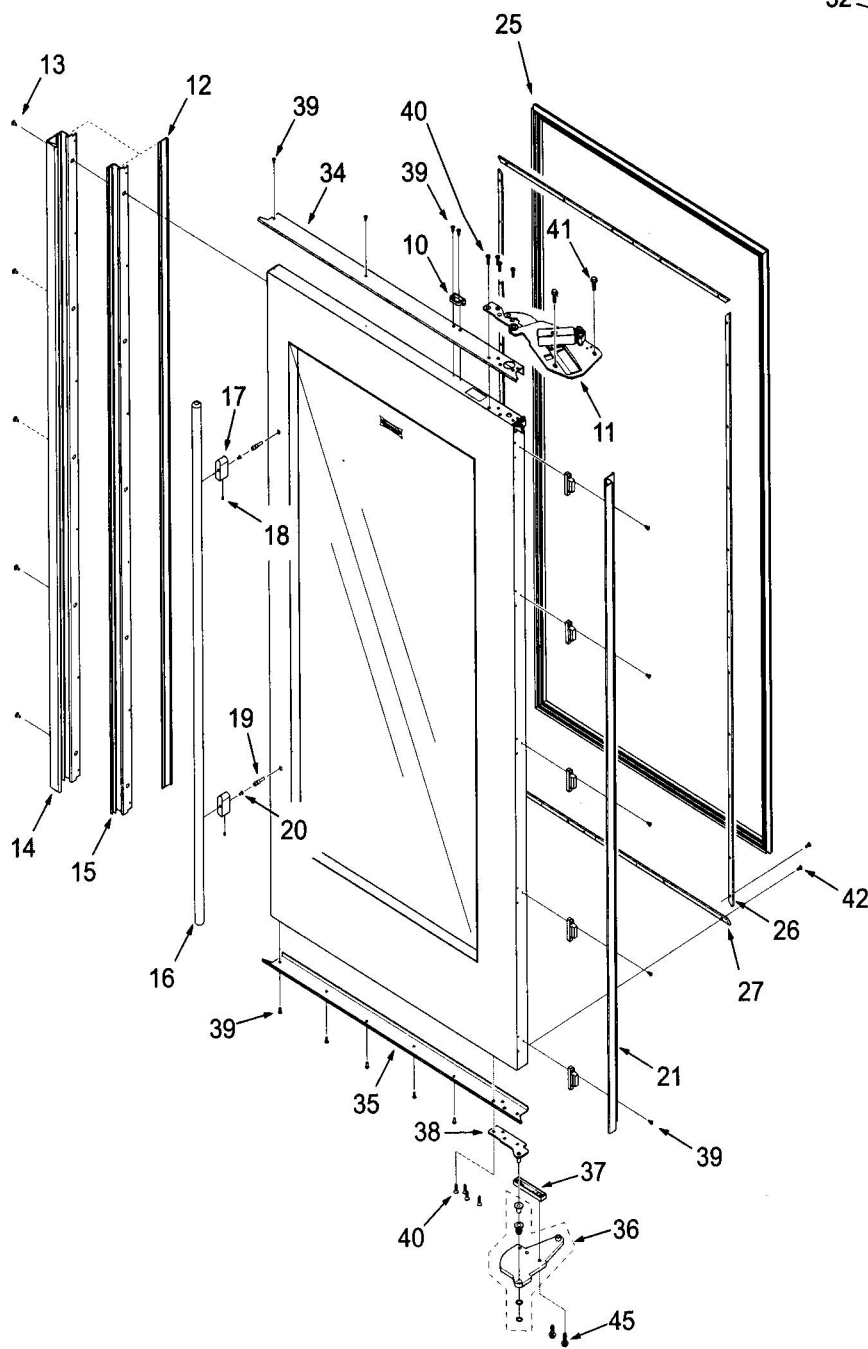

BI-36RG DOOR, GRILLE, TRIM PARTS LIST

Ref #	Part #	Description	Ref #	Part #	Description
1	7009700	Door, Ref Glass LH-F/O 36RG Svce	26	7007269	Retainer, Door Gasket Svce (~ 67")
	7009710	Door, Ref Glass RH-F/O 36RG Svce	27	7007270	Retainer, Door Gasket Svce (~ 33")
	7009722	Door, Ref Glass RH-S 36RG Svce	28	7007265	Trim, Cabinet Top Svce
	7009724	Door, Ref Glass LH-S 36RG Svce	29	7007264	Frame, Cabinet Top RH Svce
	7009762	Door, Ref Glass LH-F/O 36RA Svce		7011015	Frame, Cabinet Top LH Svce
	7009746	Door, Ref Glass RH-F/O 36RA Svce	30	7007128	Grille, Framed 36 Svce
	7009758	Door, Ref Glass RH-S 36RA Svce		7007132	Grille, Stainless 36 Svce
	7009760	Door, Ref Glass LH-S 36RA Svce		7007136	Grille, Overlay 36 Svce
NOTE: Door Assemblies do NOT incl. hinges / handles.					
2	7007261	Bracket, Grille LH Svce (Includes Support & Rivets)		7013560	Hinge, Grille Assy RH Svce
3	7007260	Bracket, Grille RH Svce (Includes Support & Rivets)		7013561	Hinge, Grille Assy LH Svce
4	7005254	Rivet, Semi-Tubular .180 X .280	31	7007262	Mainframe Assy, Right Side Svce
5	7001150	Bracket, Frame Support	32	7007263	Mainframe Assy, Left Side Svce
6	7007259	Switch Assy, Svce	33	7007266	Kickplate, Stainless 36 Svce
7	7001277	Screw, Machine #10-24X1/4		7007709	Kickplate, Solid Black 36 Svce
8	6201550	Screw, #8-18 X 1/2 Low Profile	34	7010947	Trim, Door Top RH Svce
9	6201890	Screw, #8-15X3/8 6-Lobe Trhd		7010949	Trim, Door Top LH Svce
10	7010943	Depressor, Door Switch Svce(SS Door)	35	7010948	Trim, Door Bot RH Svce
	7011201	Depressor, Door Switch Svce(F/O Door)		7010950	Trim, Door Bot LH Svce
11	7009782	Hinge Assy, Top LH High Svce	36	7009851	Hinge, Cabinet Bot LH Svce
	7009783	Hinge Assy, Top RH High Svce		7009852	Hinge, Cabinet Bot RH Svce
12	7010187	Door, Screw Cover 70 Svce	37	7000405	Standoff, .312 Plate
13	6201550	Screw, #8-18 X 1/2 Low Profile	38	7010940	Hinge, Door Bottom RH Svce
14	7010195	Hndle, Framed Door 70 Svce (Framed)		7010941	Hinge, Door Bottom LH Svce
15	7010205	Trim, Door Handle 70 Svce (Overlay)	39	7004170	Screw, #8X18X1/2 6-Lobe TRHD
16	7010952	Handle Assy, Tubular 63.875 Svce	40	7001264	Screw, 1/4-20X3/4 #10 Hex Ft Hd
	7010954	Handle Assy, PRO 42.125 Svce	41	6110460	Tensilock Bolt, 5/16-18 x 1-1/4"
	7010956	Handle Assy, Curved 57.625 Svce	42	7012994	Screw, #8X.813 Ph AB
17	NA	For Tubular, See 7010952	43	7003597	Screw, #10-32X3/8, 6 Lobe Tr
	NA	For PRO, See 7010954	44	6200050	Screw, #10-12 x 1/2" Pan HD
	NA	For Curved, See 7010956	45	6110460	Tensilock Bolt, 5/16-18 x 1-1/4"
18	6110730	Screw, Set #10-32X1/4 SS, Cone	NOT PICTURED:		
19	3511520	Stud, Mounting	46	7011110	W/H, RH Glass Door Svce (From door to Control)
20	6111090	Bolt, #10-24X1/2 (Tubular & Pro)	47	7011111	W/H, LH Glass Door Svce (From door to Control)
	6111020	Screw, #10-24X3/8 FI Hd (Curved)	48	7012209	Kit, Door Panel Clips Svce (Qty 14 Clips - for Metal Front Panels)
21	7012425	Trim, RH Door Hinge Side Svce	49	7013234	Threaded Insert, Install Svce
	7012426	Trim, LH Door Hinge Side Svce	50	7013560	Hinge, Grille Assy RH Svce
22	NA			7013561	Hinge, Grille Assy LH Svce
23	NA				
24	NA				
25	7007268	Door, Gasket Svce			

BI-36RG DOOR, GRILLE, TRIM VIEW

NOT PICTURED:

- 46 Wire Harness, Right-Hand Glass Door to Control
- 47 Wire Harness, Left-Hand Glass Door to Control
- 48 Sales Acc. Metal Front Panel Clips (14) Kit
- 49 Threaded Insert for Hinge Bolt, with Tool
- 50 Hinges for Grille

1
COMPLETE DOOR ASSEMBLY