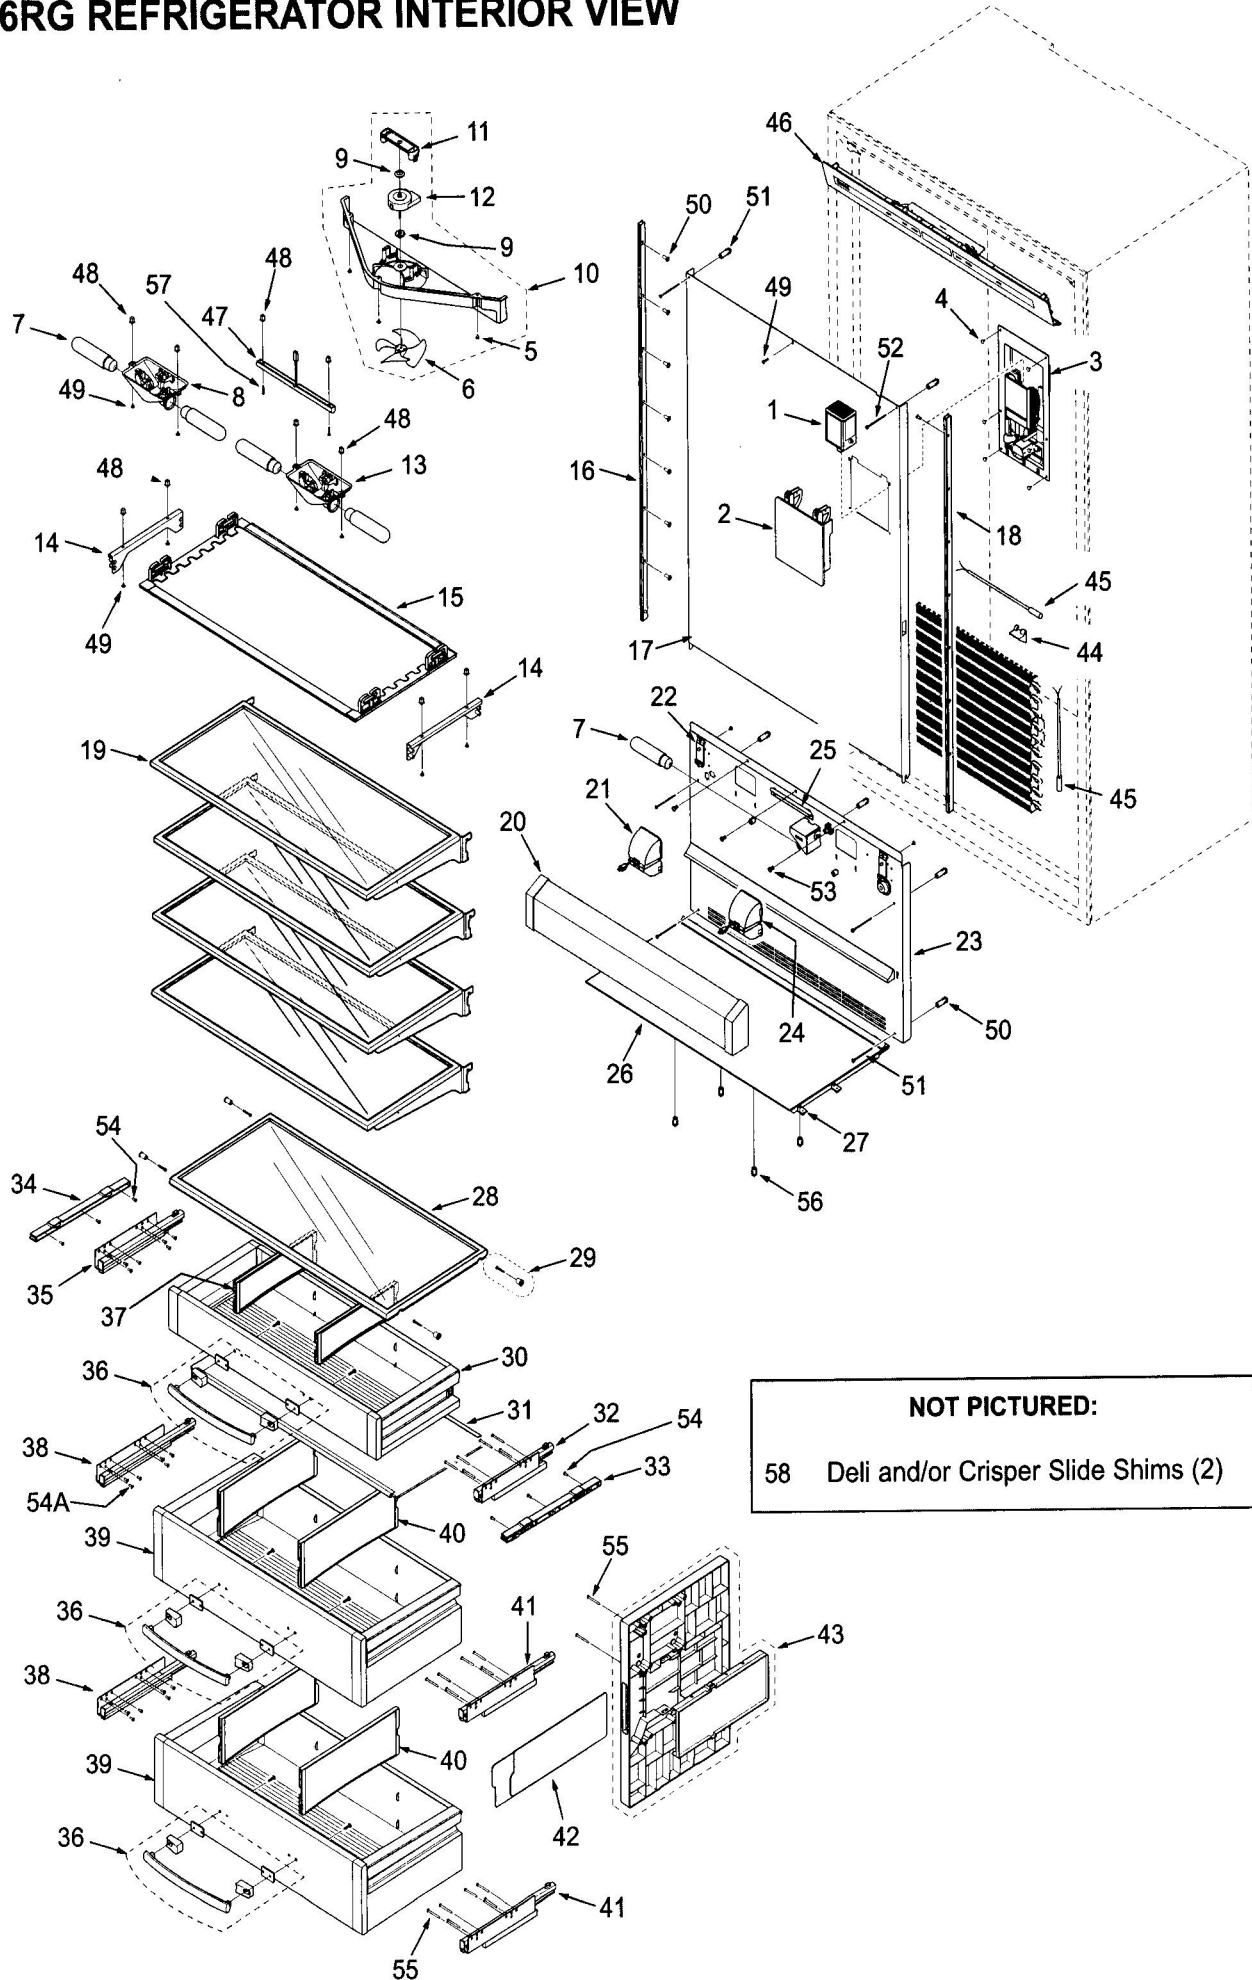

BI-36RG REFRIGERATOR INTERIOR PARTS LIST

Ref #	Part #	Description	Ref #	Part #	Description
1	7007023	Cartridge, Air Purifier Svce	31	7007063	Glass, Crisper Cover Svce
2	7007021	Door Assy, Air Purifier Svce		7007069	Seal, Crisper Front Svce
3	7007022	Pocket Assy, Air Purifier Svce		7007070	Seal, Crisper Rear Svce
4	6201890	Screw, #8-15X3/8 6 Lobe TR HD	32	7007056	Slide, Drawer RH Svce
5	6201890	Screw, #8-15X3/8 6 Lobe Tr Hd	33	7006975	Support, Crisper Cover RH Svce
6	7011058	Fan Blade, White Svce	34	7007053	Support, Crisper Cover LH Svce
7	7006999	Lamp, Blue Glass Svce	35	7007057	Slide, Drawer LH Svce
8	7006997	Light Assy, Dual w/T Dom Svce	36	7007065	Handle Assy, Drawer Svce
	7007044	Lampholder, Angle Dom Svce	37	7011081	Divider, Deli Svce
9	7005046	Grommet, Motor Fan	38	7007055	Slide, Drawer LH Svce
10	7006995	Fan Assy, Evap Svce	39	7007064	Crisper Assy, Svce
11	7012008	Bracket, Evaporator Fan SVCE	40	7011080	Divider, Crisper Svce
12	7012007	Motor, Evap Fan SVCE	41	7007054	Slide, Drawer LH Svce
13	7007019	Light Assy, Dual w/o T Dom Svce	42	7007060	Card, Consumer Use & Care Svce
	7007044	Lampholder, Angle Dom Svce	43	7007061	Crisper Assy, Spacer LH Svce
14	7007048	Bracket, Light Diffuser Svce		7007062	Crisper Assy, Spacer RH Svce
15	7007049	Diffuser, Glass Svce	44	7007030	Bracket, Thermistor Svce
16	7007029	Shelf Ladder, LH Svce	45	4204740	Therm Assy, Svce
17	7007031	Duct Assy, Upper Svce	46	7009863	Panel, CL 36R Svce
18	7007028	Shelf Ladder, RH Svce	47	7010352	Light Assy, Accent Svce
19	7010354	Shelf, Glass Cantilever Svce	48	6220220	Screw Grommet, 1/32 x 3/8" SQ
20	7007026	Crisper Assy, Light Cover Svce	49	6201890	Screw, #8-15X3/8, 6 Lobe Trhd
21	7007034	Duct, Fan Left Svce	50	7004169	Screw, #8-18X1/2, 6 Lobe Fill Hd
22	7007040	Support, Crisper Cover Svce	51	6220540	Screw Grommet/Stand-off, 1.375
23	7007038	Duct Assy, Lower RH Svce	52	7006016	Screw, #8-16X1-1/2, 6 Lobe SS
	7011502	Duct Assy, Lower LH Svce	53	6180330	Rivet, Plastic 1/4 DIA
24	7007036	Duct, Fan Right Svce	54	7006281	Screw, #8-18X5/8, 6 Lobe Trhd
25	7007033	Retainer, Wire Raceway Svce	54A	7014262	Screw, #8-32X3/4, 6 Lobe Trhd
26	7007046	Duct Assy, Crisper Svce	55	7014263	Screw, #8-32X1-3/4, 6 Lobe Trhd
27	7004161	Clip, Crisper Duct	56	7004184	Standoff, Nylon, .5"
28	7007050	Shelf, Crisper Svce	57	6201910	Screw, #6-20X3/4, 6 Lobe Pan Hd
29	7003167	Standoff, Fixed Shelf Ref			
30	7007066	Deli Assy, Svce			

NOT PICTURED:

58	7011444	Shim, Slide Svce (Qty 2 per) (For Ref Deli and Crisper Slides)

BI-36RG REFRIGERATOR INTERIOR VIEW

NOT PICTURED:
58 Deli and/or Crisper Slide Shims (2)