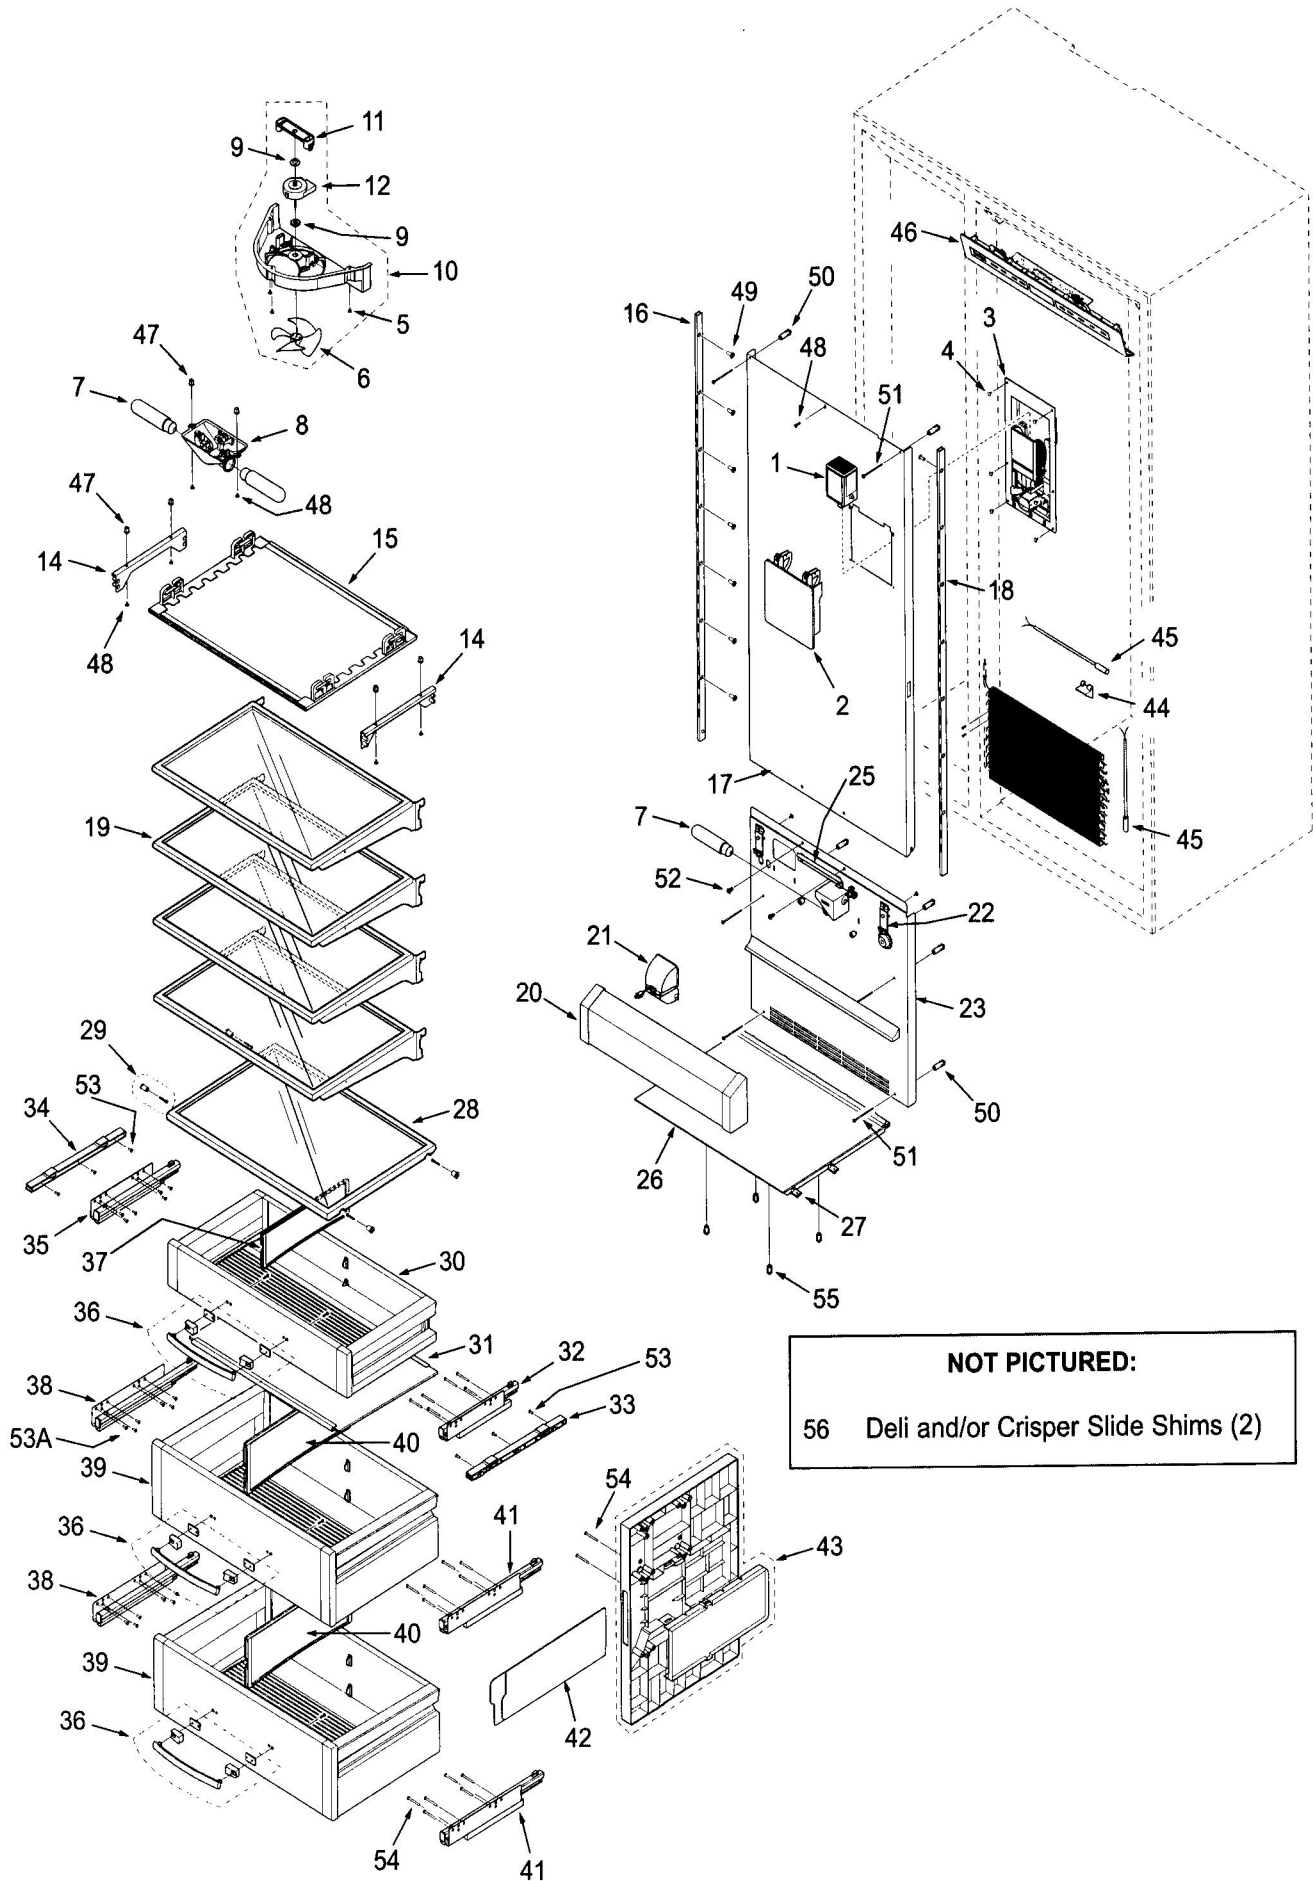

BI-36S REFRIGERATOR INTERIOR PARTS LIST

Ref #	Part #	Description	Ref #	Part #	Description
1	7007023	Cartridge, Air Purifier Svce	31	7010337	Glass, Crisper Cover Svce
2	7007021	Door Assy, Air Purifier Svce		7010338	Seal, Crisper Front Svce
3	7007022	Pocket Assy, Air Purifier Svce		7010339	Seal, Crisper Rear Svce
4	6201890	Screw, #8-15X3/8 6 Lobe TR HD	32	7007056	Slide, Drawer RH Svce
5	6201890	Screw, #8-15X3/8 6 Lobe Tr Hd	33	7006975	Support, Crisper Cover RH Svce
6	7011058	Fan Blade, White Svce	34	7007053	Support, Crisper Cover LH Svce
7	7006999	Lamp, Blue Glass Svce	35	7007057	Slide, Drawer LH Svce
8	7006997	Light Assy, Dual w/T Dom Svce	36	7011094	Handle Assy, Drawer Svce
	7007044	Lampholder, Angle Dom Svce	37	7011081	Divider, Deli Svce
9	7005046	Grommet, Motor Fan	38	7007055	Slide, Drawer LH Svce
10	7010329	Fan Assy, Evap Svce	39	7010336	Crisper Assy, Svce
11	7012008	Bracket, Evaporator Fan Svce	40	7011080	Divider, Crisper Svce
12	7012007	Motor, Evap Fan Svce	41	7007054	Slide, Drawer LH Svce
13	NA		42	7007060	Card, Consumer Use & Care Svce
14	7007048	Bracket, Light Diffuser Svce	43	7007062	Crisper Assy, Spacer RH Svce
15	7009604	Diffuser Assy, Light Svce	44	7007030	Bracket, Thermistor Svce
16	7007029	Shelf Ladder, LH Svce	45	4204740	Therm Assy, Svce
17	7010320	Duct Assy, Ref Upper Svce	46	7009855	Panel, CL 36S Svce
18	7007028	Shelf Ladder, RH Svce	47	6220220	Screw Grommet, 1/32 x 3/8" SQ
19	7010342	Shelf, Glass Cantilever Svce	48	6201890	Screw, #8-15X3/8, 6 Lobe Trhd
20	7010331	Cover, Crisper Light Svce	49	7004169	Screw, #8-18X1/2, 6 Lobe Fill Hd
21	7007034	Duct, Fan Left Svce	50	6220540	Screw Grommet/Stand-off, 1.375
22	7007040	Support, Crisper Cover Svce	51	7006016	Screw, #8-16X1-1/2, 6 Lobe SS
23	7010322	Duct Assy, Ref Lower Svce	52	6180330	Rivet, Plastic 1/4 DIA
24	NA		53	7006281	Screw, #8-18X5/8, 6 Lobe Trhd
25	7007033	Retainer, Wire Raceway Svce	53A	7014262	Screw, #8-32X3/4, 6 Lobe Trhd
26	7010324	Duct Assy, Ref Bottom Svce	54	7014263	Screw, #8-32X1-3/4, 6 Lobe Trhd
27	7004161	Clip, Crisper Duct	55	7004184	Standoff, Nylon, .5"
28	7010341	Shelf, Crisper Svce			
29	7003167	Standoff, Fixed Shelf Ref			
30	7010340	Deli Assy, Svce			
					NOT PICTURED:
			56	7011444	Shim, Slide Svce (Qty 2 per) (For Ref Deli and Crisper Slides)

BI-36S REFRIGERATOR INTERIOR VIEW