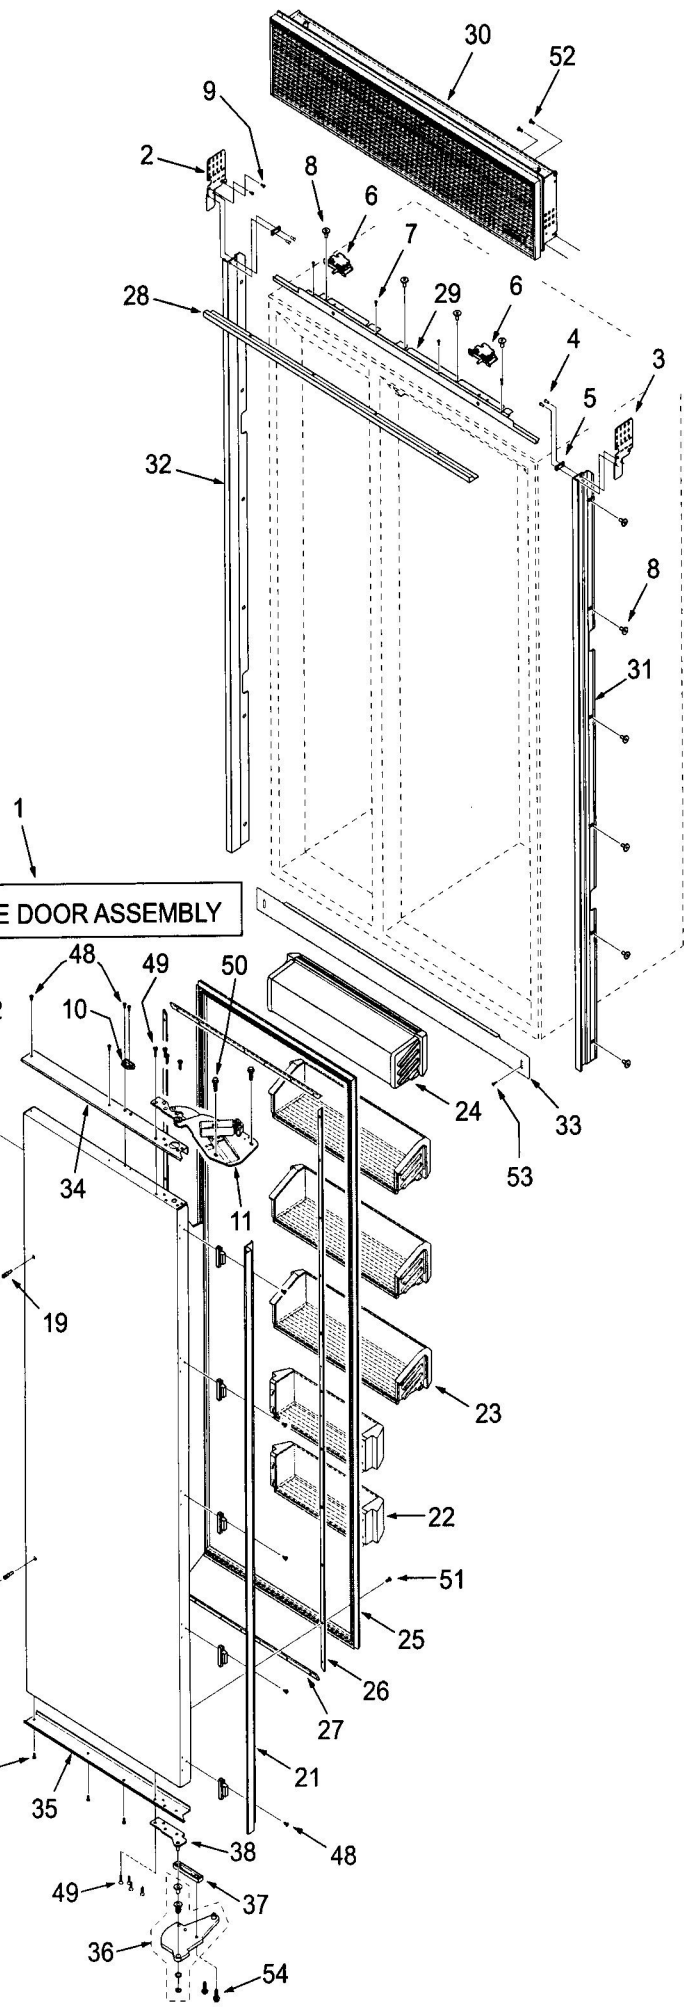

BI-36S DOOR, GRILLE, TRIM PARTS LIST

Ref #	Part #	Description	Ref #	Part #	Description
1	7009666	Door, Ref -S 36S Svce	30	7007128	Grille, Framed 36 Svce
	7009670	Door, Ref -F/O 36S Svce		7007132	Grille, Stainless 36 Svce
NOTE: Door Assemblies do NOT incl. hinges / handles.				7007136	Grille, Overlay 36 Svce
2	7007261	Bracket, Grille LH Svce (Includes Support & Rivets)		7013560	Hinge, Grille Assy RH Svce
3	7007260	Bracket, Grille RH Svce (Includes Support & Rivets)		7013561	Hinge, Grille Assy LH Svce
4	7005254	Rivet, Semi-Tubular .180 X .280	31	7007262	Mainframe Assy, Right Side Svce
5	7001150	Bracket, Frame Support	32	7007263	Mainframe Assy, Left Side Svce
6	7007259	Switch Assy, Svce	33	7007266	Kickplate, Stainless 36 Svce
7	7001277	Screw, Machine #10-24X1/4		7007709	Kickplate, Solid Black 36 Svce
8	6201550	Screw, #8-18 X 1/2 Low Profile	34	7011026	Trim, Door Top Svce
9	6201890	Screw, #8-15X3/8 6-Lobe Trhd	35	7011027	Trim, Door Bottom Svce
10	7010943	Depressor, Door Switch Svce(SS Door)	36	7009852	Hinge, Cabinet Bot RH Svce
	7011201	Depressor, Door Switch Svce(F/O Door)	37	7000405	Standoff, .312 Plate
11	7010285	Hinge Assy, Top RH Low Svce	38	7010940	Hinge, Door Bottom RH Svce
12	7010186	Door, Screw Cover 70S Svce	39	7009668	Door, Fre S 36S Svce
13	6201550	Screw, #8-18 X 1/2 Low Profile		7009672	Door, Fre -F/O 36S Svce
14	7010191	Hndle, Framed Door 70S Svce (Frmcd)		7014840	Kit, Fre Door Sweat 36S Svce
15	7010203	Trim, Door Handle 70S Svce (Overlay)	NOTE: Door Assemblies do NOT incl. hinges / handles.		
16	7010952	Handle Assy, Tubular 63.875 Svce	40	7010286	Hinge Assy, Top LH Low Svce
	7010954	Handle Assy, PRO 42.125 Svce	41	7010671	Shelf Assy, Door Standard Svce
	7010956	Handle Assy, Curved 57.625 Svce	42	7011024	Gasket, Door Svce
17	NA	For Tubular, See 7010952	43	7011028	Retainer, Gasket Door Svce (~ 13.5")
	NA	For PRO, See 7010954	44	7011029	Trim, Door Top Svce
	NA	For Curved, See 7010956	45	7011030	Trim, Door Bottom Svce
18	6110730	Screw, Set #10-32X1/4 SS, Cone	46	7009851	Hinge, Cabinet Bot LH Svce
19	3511520	Stud, Mounting	47	7010941	Hinge, Door Bottom LH Svce
20	6111090	Bolt, #10-24X1/2 (Tubular & Pro)	48	7004170	Screw, #8X18X1/2 6-Lobe TRHD
	6111020	Screw, #10-24X3/8 Fl Hd (Curved)	49	7001264	Screw, 1/4-20X3/4 #10 Hex Ft Hd
21	7010946	Trim, Door Hinge Side Svce	50	6110460	Tensilock Bolt, 5/16-18 x 1-1/4"
22	7010675	Shelf Assy, Door Shallow Svce	51	7012994	Screw, #8X.813 Ph AB
23	7010668	Shelf Assy, Door Standard Svce	52	7003597	Screw, #10-32X3/8, 6 Lobe Tr
24	7010681	Shelf Assy, Door Dairy Svce	53	6200050	Screw, #10-12 x 1/2" Pan HD
25	7011023	Gasket, Door Svce	54	6110460	Tensilock Bolt, 5/16-18 x 1-1/4"
26	7007269	Retainer, Door Gasket Svce (~ 67")	NOT PICTURED:		
27	7011025	Retainer, Gasket Door Svce (~ 18")	55	7012209	Kit, Door Panel Clips Svce (Qty 14 Clips - for Metal Front Panels)
28	7007265	Trim, Cabinet Top Svce	56	7013234	Threaded Insert, Install Svce
29	7011033	Frame, Cabinet Top Svce	57	7013560	Hinge, Grille Assy RH Svce
				7013561	Hinge, Grille Assy LH Svce

BI-36S DOOR, GRILLE, TRIM VIEW

NOT PICTURED:

- 55 Sales Acc. Metal Front Panel Clips (14) Kit
- 56 Threaded Insert for Hinge Bolt, with Tool
- 57 Hinges for Grille