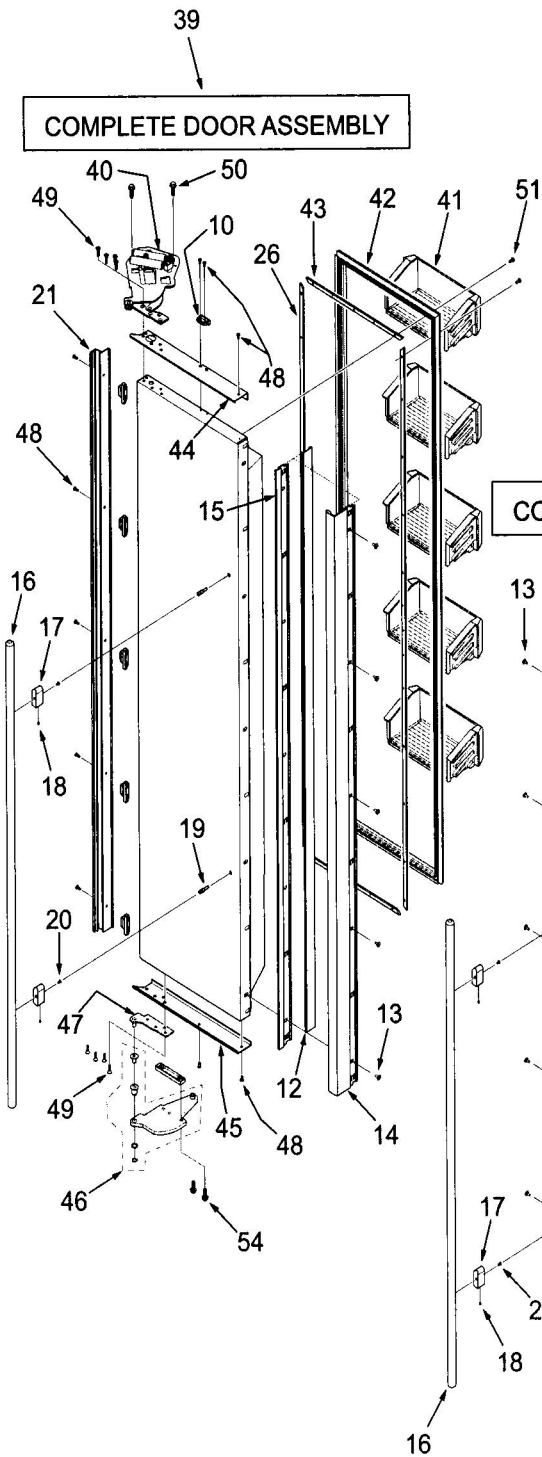

BI-36S DOOR, GRILLE, TRIM PARTS LIST

Ref #	Part #	Description	Ref #	Part #	Description
1	7009666	Door, Ref -S 36S Svce	30	7007128	Grille, Framed 36 Svce
	7009670	Door, Ref -F/O 36S Svce		7007132	Grille, Stainless 36 Svce
NOTE: Door Assemblies do NOT incl. hinges / handles.				7007136	Grille, Overlay 36 Svce
2	7007261	Bracket, Grille LH Svce (Includes Support & Rivets)		7013560	Hinge, Grille Assy RH Svce
3	7007260	Bracket, Grille RH Svce (Includes Support & Rivets)		7013561	Hinge, Grille Assy LH Svce
4	7005254	Rivet, Semi-Tubular .180 X .280	31	7007262	Mainframe Assy, Right Side Svce
5	7001150	Bracket, Frame Support	32	7007263	Mainframe Assy, Left Side Svce
6	7007259	Switch Assy, Svce	33	7007266	Kickplate, Stainless 36 Svce
7	7001277	Screw, Machine #10-24X1/4		7007709	Kickplate, Solid Black 36 Svce
8	6201550	Screw, #8-18 X 1/2 Low Profile	34	7011026	Trim, Door Top Svce
9	6201890	Screw, #8-15X3/8 6-Lobe Trhd	35	7011027	Trim, Door Bottom Svce
10	7010943	Depressor, Door Switch Svce(SS Door)	36	7009852	Hinge, Cabinet Bot RH Svce
	7011201	Depressor, Door Switch Svce(F/O Door)	37	7000405	Standoff, .312 Plate
11	7010285	Hinge Assy, Top RH Low Svce	38	7010940	Hinge, Door Bottom RH Svce
12	7010186	Door, Screw Cover 70S Svce	39	7009668	Door, Fre S 36S Svce
13	6201550	Screw, #8-18 X 1/2 Low Profile		7009672	Door, Fre -F/O 36S Svce
14	7010191	Hndle, Framed Door 70S Svce (Frmcd)		7014840	Kit, Fre Door Sweat 36S Svce
15	7010203	Trim, Door Handle 70S Svce (Overlay)	NOTE: Door Assemblies do NOT incl. hinges / handles.		
16	7010952	Handle Assy, Tubular 63.875 Svce	40	7010286	Hinge Assy, Top LH Low Svce
	7010954	Handle Assy, PRO 42.125 Svce	41	7010671	Shelf Assy, Door Standard Svce
	7010956	Handle Assy, Curved 57.625 Svce	42	7011024	Gasket, Door Svce
17	NA	For Tubular, See 7010952	43	7011028	Retainer, Gasket Door Svce (~ 13.5")
	NA	For PRO, See 7010954	44	7011029	Trim, Door Top Svce
	NA	For Curved, See 7010956	45	7011030	Trim, Door Bottom Svce
18	6110730	Screw, Set #10-32X1/4 SS, Cone	46	7009851	Hinge, Cabinet Bot LH Svce
19	3511520	Stud, Mounting	47	7010941	Hinge, Door Bottom LH Svce
20	6111090	Bolt, #10-24X1/2 (Tubular & Pro)	48	7004170	Screw, #8X18X1/2 6-Lobe TRHD
	6111020	Screw, #10-24X3/8 Fl Hd (Curved)	49	7001264	Screw, 1/4-20X3/4 #10 Hex Ft Hd
21	7010946	Trim, Door Hinge Side Svce	50	6110460	Tensilock Bolt, 5/16-18 x 1-1/4"
22	7010675	Shelf Assy, Door Shallow Svce	51	7012994	Screw, #8X.813 Ph AB
23	7010668	Shelf Assy, Door Standard Svce	52	7003597	Screw, #10-32X3/8, 6 Lobe Tr
24	7010681	Shelf Assy, Door Dairy Svce	53	6200050	Screw, #10-12 x 1/2" Pan HD
25	7011023	Gasket, Door Svce	54	6110460	Tensilock Bolt, 5/16-18 x 1-1/4"
26	7007269	Retainer, Door Gasket Svce (~ 67")	NOT PICTURED:		
27	7011025	Retainer, Gasket Door Svce (~ 18")	55	7012209	Kit, Door Panel Clips Svce (Qty 14 Clips - for Metal Front Panels)
28	7007265	Trim, Cabinet Top Svce	56	7013234	Threaded Insert, Install Svce
29	7011033	Frame, Cabinet Top Svce	57	7013560	Hinge, Grille Assy RH Svce
				7013561	Hinge, Grille Assy LH Svce

BI-36S DOOR, GRILLE, TRIM VIEW

NOT PICTURED:

- 55 Sales Acc. Metal Front Panel Clips (14) Kit
- 56 Threaded Insert for Hinge Bolt, with Tool
- 57 Hinges for Grille