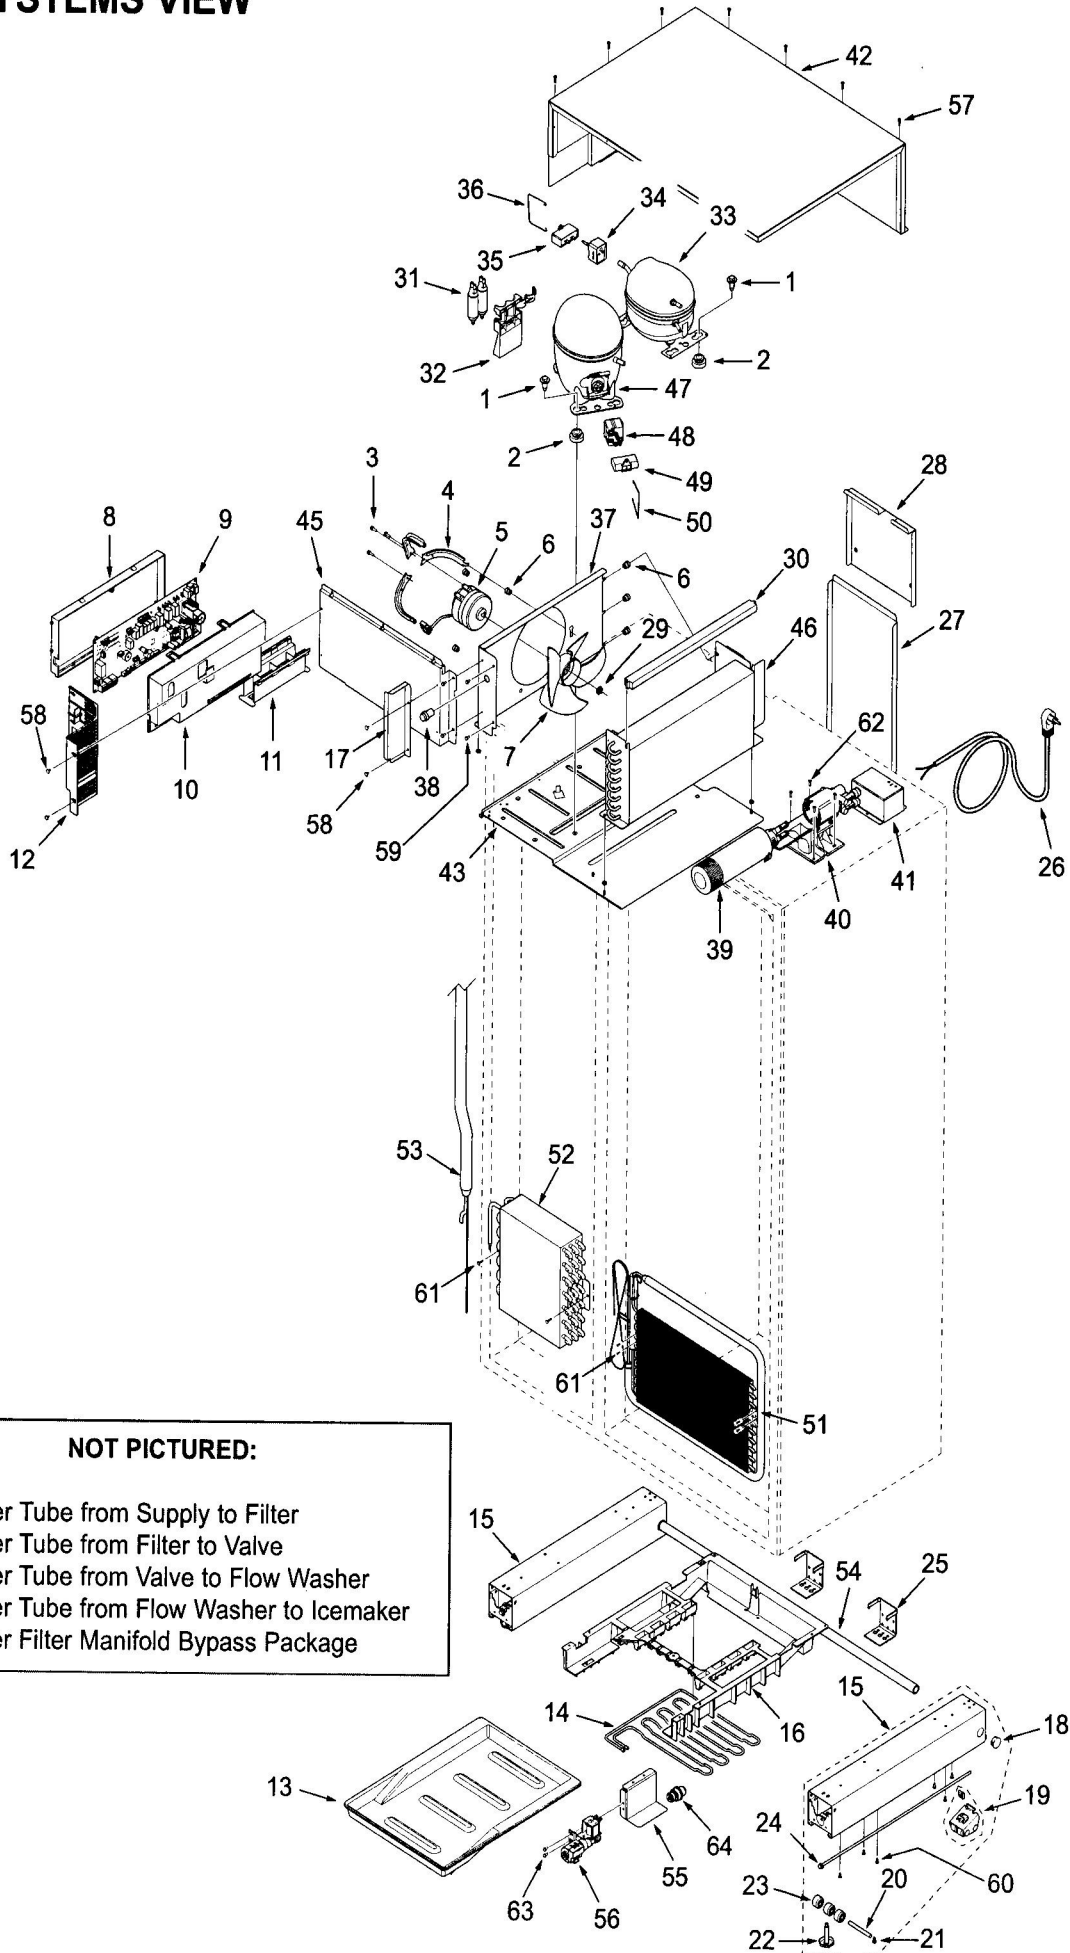

BI-48S SYSTEMS VIEW

NOT PICTURED:

- 65 Water Tube from Supply to Filter
- 66 Water Tube from Filter to Valve
- 67 Water Tube from Valve to Flow Washer
- 68 Water Tube from Flow Washer to Icemaker
- 69 Water Filter Manifold Bypass Package