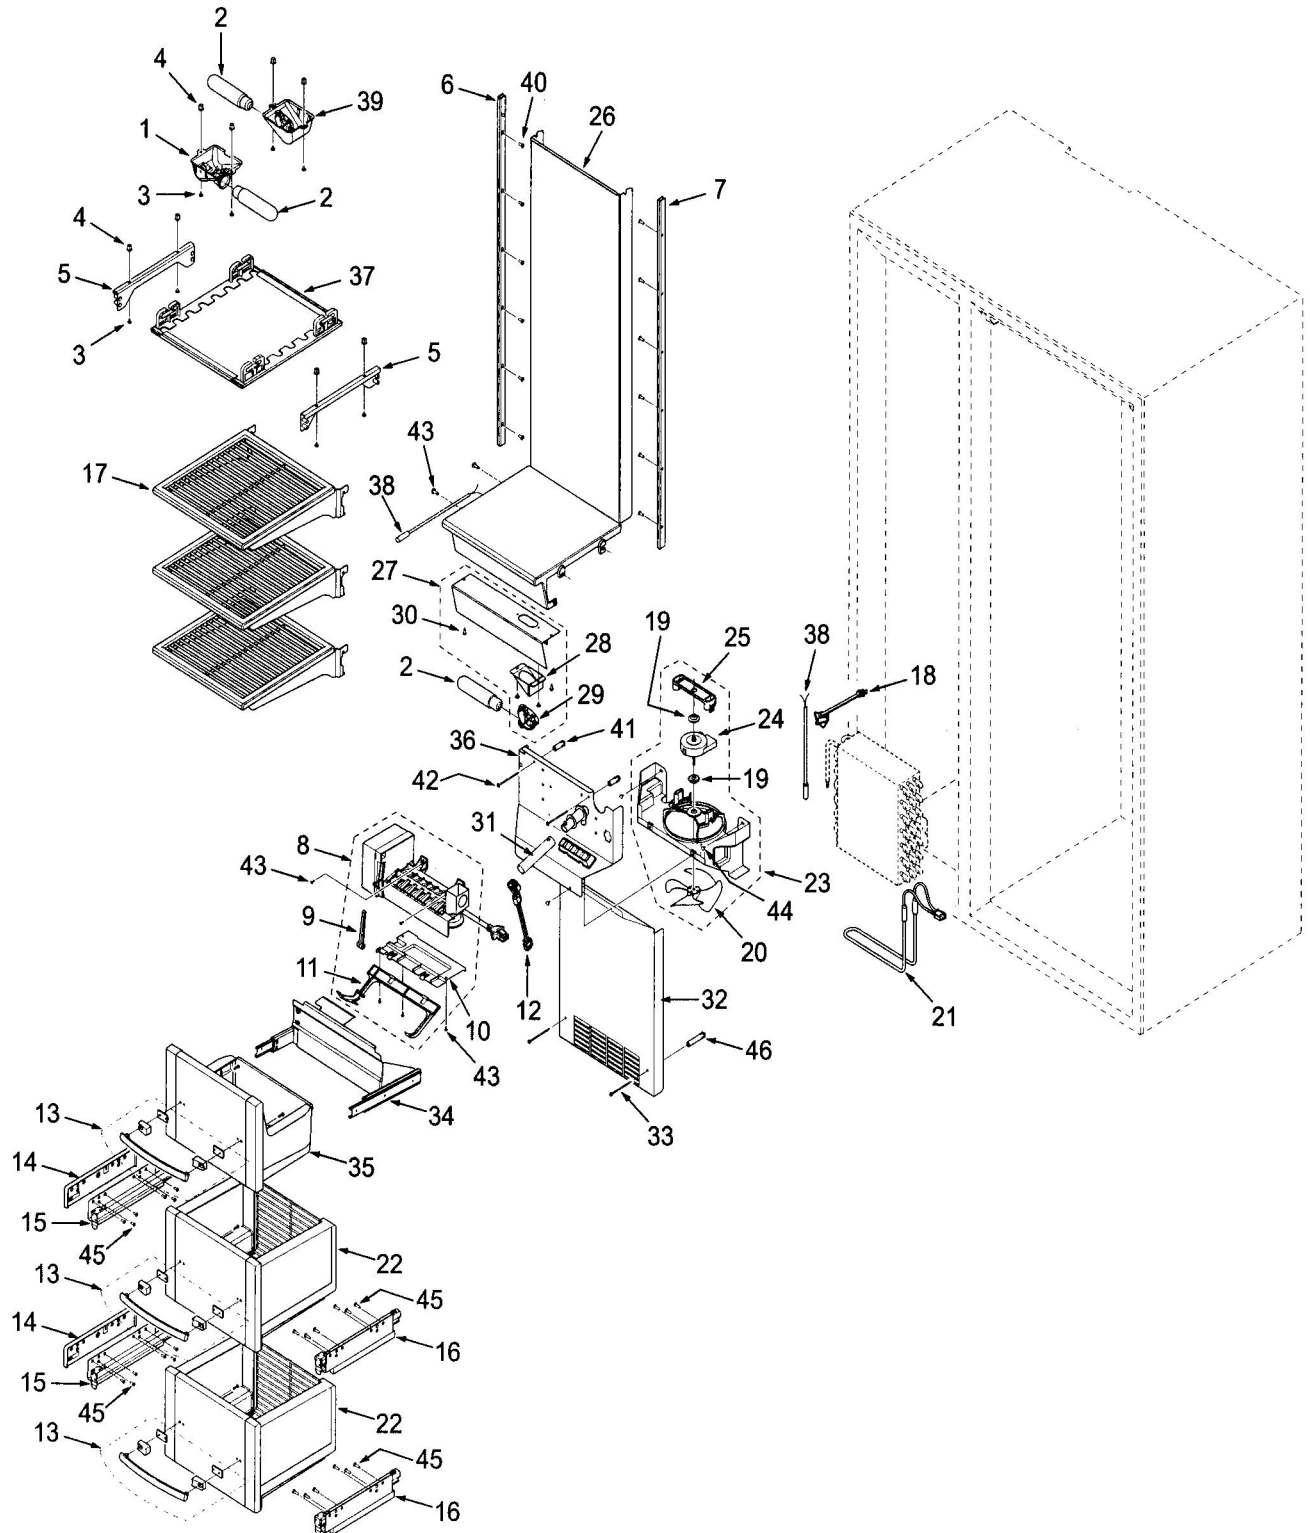

BI-48S FREEZER INTERIOR PARTS LIST

<u>Ref #</u>	<u>Part #</u>	<u>Description</u>	<u>Ref #</u>	<u>Part #</u>	<u>Description</u>
1	7009429	Bracket Assy, 1 LT (T)DOM Svce	23	7010527	Fan Assy, Evap Svce
	7007044	Lampholder, Angle Dom Svce	24	7012007	Motor, Evap Fan Svce
2	7006999	Lamp, Blue Glass Svce	25	7012008	Bracket, Evaporator Fan Svce
3	6201890	Screw, #8-15X3/8 6 Lobe Tr Hd	26	7010519	Duct, Air Fre Upper Svce
4	6220220	Screw, Grommet 1/32X3/8 Sq	27	7011730	Bracket Assy, Light Svce
5	7007048	Bracket, Light Diffuser Svce	28	NA	See 7011730
6	7010313	Shelf Ladder, Fre LH Svce	29	7007044	Lampholder, Angle Dom Svce
7	7010314	Shelf Ladder, Fre RH Svce	30	6202050	Screw, #8-18 X 1/2 Ph Pn SS-Gnd
8	7002740	Icemaker Assy, Svce	31	7009434	Tube, Fill Svce
9	7009940	Rod, Connector	32	7010523	Duct, Air Fre Lower Svce
10	7011188	Bracket, Icemaker Svce	33	6201980	Screw, #8-15X 2-3/4 6-Lobe PH
11	7011189	Arm, Icemaker Svce	34	7011196	Bracket Assy, Ice Bin Carrier Svce
12	7009435	Heater, Fill Tube Svce	35	7010516	Bin Assy, Ice Svce
13	7011094	Handle Assy, Drawer Svce	36	7010521	Duct, Air Fre Middle Svce
14	7011190	Spacer, Basket Slide LH Svce	37	7009606	Diffuser Assy, Light Svce
15	7013651	Slide, Basket LH Svce	38	4204740	Therm Assy, Svce
16	7013650	Slide, Basket RH Svce	39	7011197	Brkt Assy, 1 LT (w/o T) DOM Svce
17	7010518	Shelf, Fre Svce	40	7004169	Screw, #8-18X1/2, 6 Lobe Fill Hd
18	7011192	Switch, Defrost Terminator Svce	41	6220610	Standoff, 1.062
19	7005046	Grommet, Motor Fan	42	7006232	Screw, #8-15X1-3/4, 6 Lobe Pan
20	7009560	Fan Blade, Black Svce	43	7005981	Screw, #8-32X1/2, 6 Lobe T/C
21	7010504	Heater, Defrost Svce	44	6201930	Screw, 8-18 X 5/8 6-Lobe PH
22	7010517	Basket Assy, Lower Svce	45	7006281	Screw, #8-18X5/8, 6 Lobe Trhd
			46	7004215	Standoff, Nylon 2.06"

BI-48S FREEZER INTERIOR VIEW