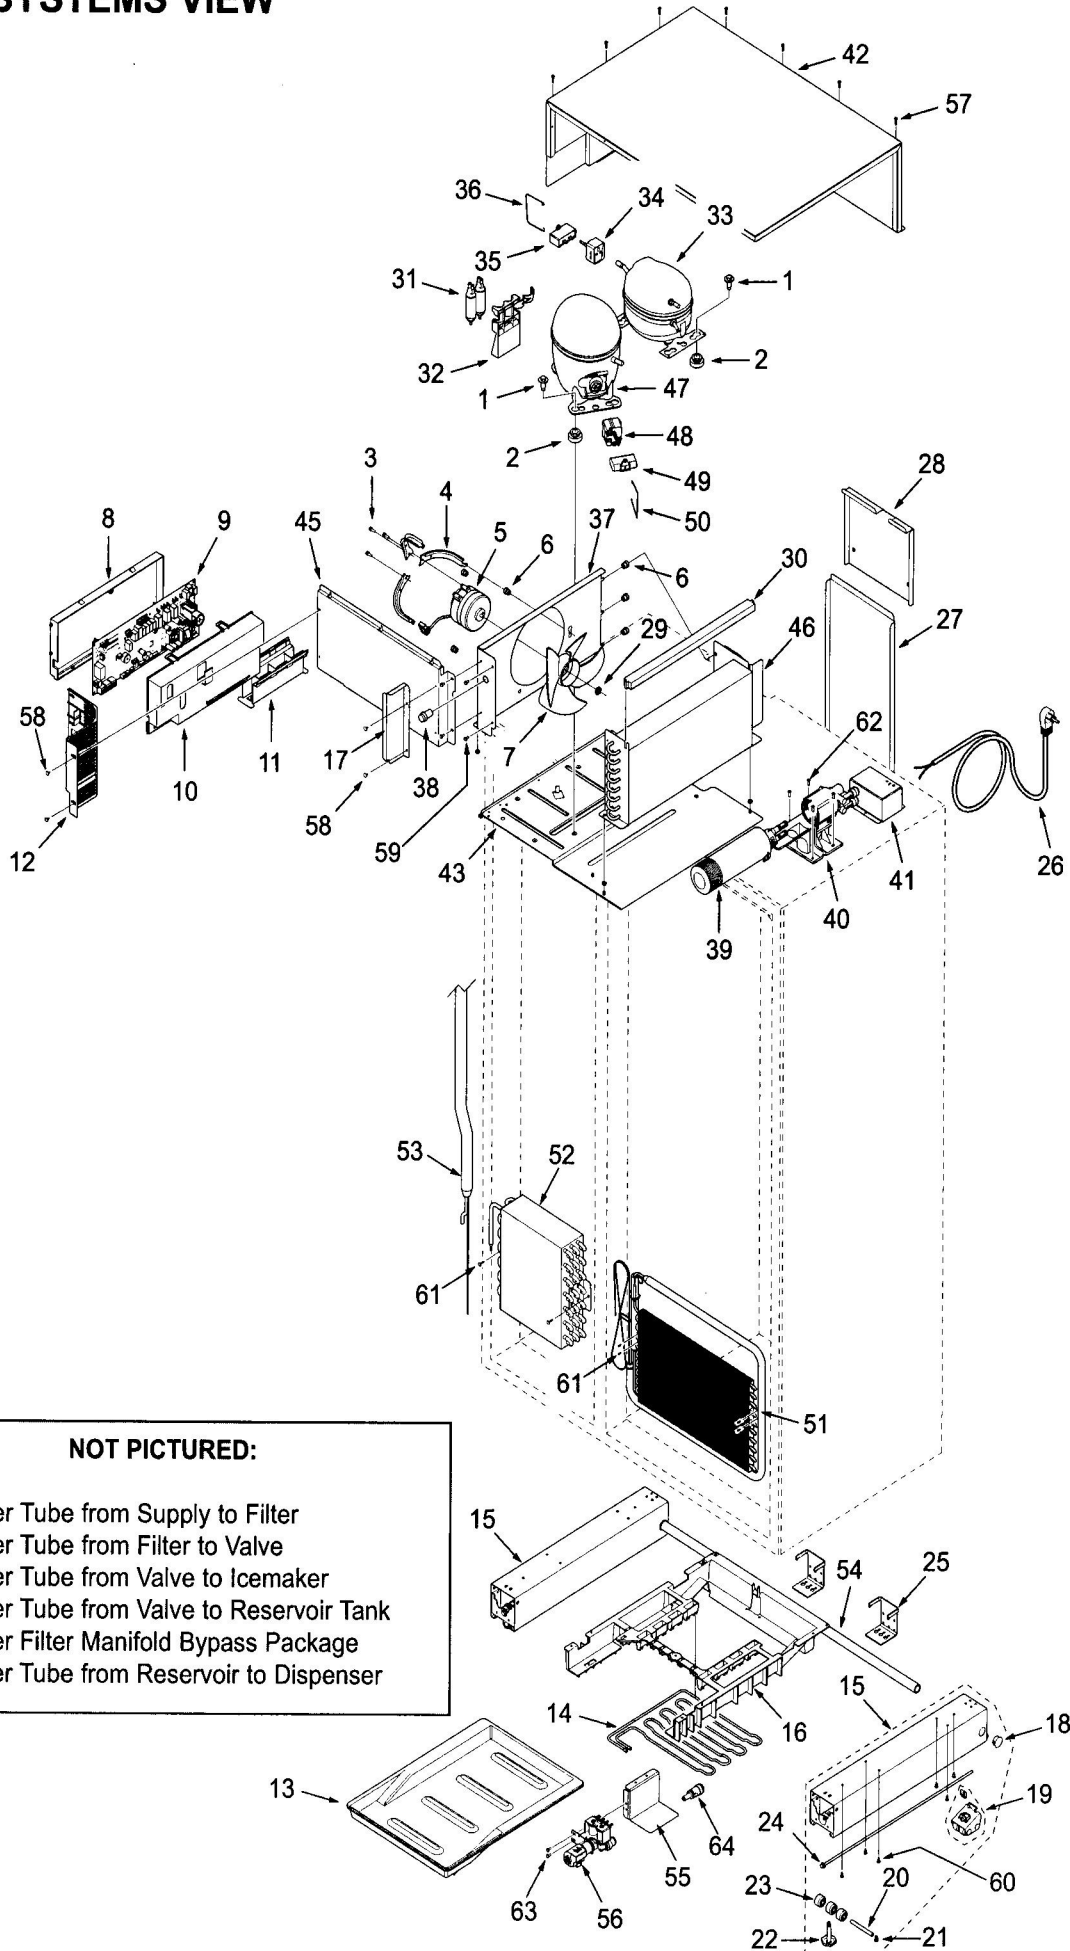

BI-42SD SYSTEMS VIEW

NOT PICTURED:

- 65 Water Tube from Supply to Filter
- 66 Water Tube from Filter to Valve
- 67 Water Tube from Valve to Icemaker
- 68 Water Tube from Valve to Reservoir Tank
- 69 Water Filter Manifold Bypass Package
- 70 Water Tube from Reservoir to Dispenser

BI-48S DOOR, GRILLE, TRIM PARTS LIST

Ref #	Part #	Description	Ref #	Part #	Description
1	7005418	Door, Ref -S 48S Svce	30	7007130	Grille, Framed 48 Svce
	7005422	Door, Ref -F/O 48S Svce		7007134	Grille, Stainless 48 Svce
NOTE: Door Assemblies do NOT incl. hinges / handles.				7007138	Grille, Overlay 48 Svce
2	7007261	Bracket, Grille LH Svce (Includes Support & Rivets)		7013560	Hinge, Grille Assy RH Svce
3	7007260	Bracket, Grille RH Svce (Includes Support & Rivets)		7013561	Hinge, Grille Assy LH Svce
4	7005254	Rivet, Semi-Tubular .180 X .280	31	7007262	Mainframe Assy, Right Side Svce
5	7001150	Bracket, Frame Support	32	7007263	Mainframe Assy, Left Side Svce
6	7007259	Switch Assy, Svce	33	7011048	Kickplate, Solid Black 48 Svce
7	7001277	Screw, Machine #10-24X1/4		7011049	Kickplate, Stainless 48 Svce
8	6201550	Screw, #8-18 X 1/2 Low Profile	34	7011053	Trim, Door Top Svce
9	6201890	Screw, #8-15X3/8 6-Lobe Trhd	35	7011052	Trim, Door Bottom Svce
10	7010943	Depressor,Door Switch Svce(SS Door)	36	7009852	Hinge,Cabinet Bot RH Svce
	7011201	Depressor,Door Switch Svce(F/O Door)	37	7000405	Standoff, .312 Plate
11	7010285	Hinge Assy, Top RH Low Svce	38	7010940	Hinge, Door Bottom RH Svce
12	7010186	Door, Screw Cover 70S Svce	39	7005420	Door, Fre -S 48S/SD Svce
13	6201550	Screw, #8-18 X 1/2 Low Profile		7005424	Door, Fre -F/O 48S/SD Svce
14	7010191	Hndle,Framed Door 70S Svce (Frmcd)		7014838	Kit, Fre Door Sweat 48S Svce
15	7010203	Trim, Door Handle 70S Svce (Overlay)	NOTE: Door Assemblies do NOT incl. hinges / handles.		
16	7010952	Handle Assy, Tubular 63.875 Svce	40	7010286	Hinge Assy, Top LH Low Svce
	7010954	Handle Assy, PRO 42.125 Svce	41	7010670	Shelf Assy, Door Standard Svce
	7010956	Handle Assy, Curved 57.625 Svce	42	7011054	Gasket, Door Svce
17	NA	For Tubular, See 7010952	43	7010984	Retainer, Gasket Door Svce (~ 17")
	NA	For PRO, See 7010954	44	7011055	Trim, Door Top Svce
	NA	For Curved, See 7010956	45	7011056	Trim, Door Bottom Svce
18	6110730	Screw, Set #10-32X1/4 SS, Cone	46	7009851	Hinge,Cabinet Bot LH Svce
19	3511520	Stud, Mounting	47	7010941	Hinge, Door Bottom LH Svce
20	6111090	Bolt, #10-24X1/2 (Tubular & Pro)	48	7004170	Screw, #8X18X1/2 6-Lobe TRHD
	6111020	Screw, #10-24X3/8 Fl Hd (Curved)	49	7001264	Screw, 1/4-20X3/4 #10 Hex Ft Hd
21	7010946	Trim, Door Hinge Side Svce	50	6110460	Tensilock Bolt, 5/16-18 x 1-1/4"
22	7010673	Shelf Assy, Door Shallow Svce	51	7012994	Screw, #8X.813 Ph AB
23	7010665	Shelf Assy, Door Standard Svce	52	7003597	Screw, #10-32X3/8, 6 Lobe Tr
24	7010677	Shelf Assy, Door Dairy Svce	53	6200050	Screw, #10-12 x 1/2" Pan HD
25	7011051	Gasket, Door Svce	54	6110460	Tensilock Bolt, 5/16-18 x 1-1/4"
26	7007269	Retainer, Door Gasket Svce (~ 67")	NOT PICTURED:		
27	7011005	Retainer, Door Gasket Svce (~ 27")	55	7012209	Kit, Door Panel Clips Svce (Qty 14 Clips - for Metal Front Panels)
28	7011046	Trim, Cabinet Top 48 Svce	56	7013234	Threaded Insert, Install Svce
29	7011045	Frame, Cabinet Top 48 Svce	57	7013560	Hinge, Grille Assy RH Svce
				7013561	Hinge, Grille Assy LH Svce