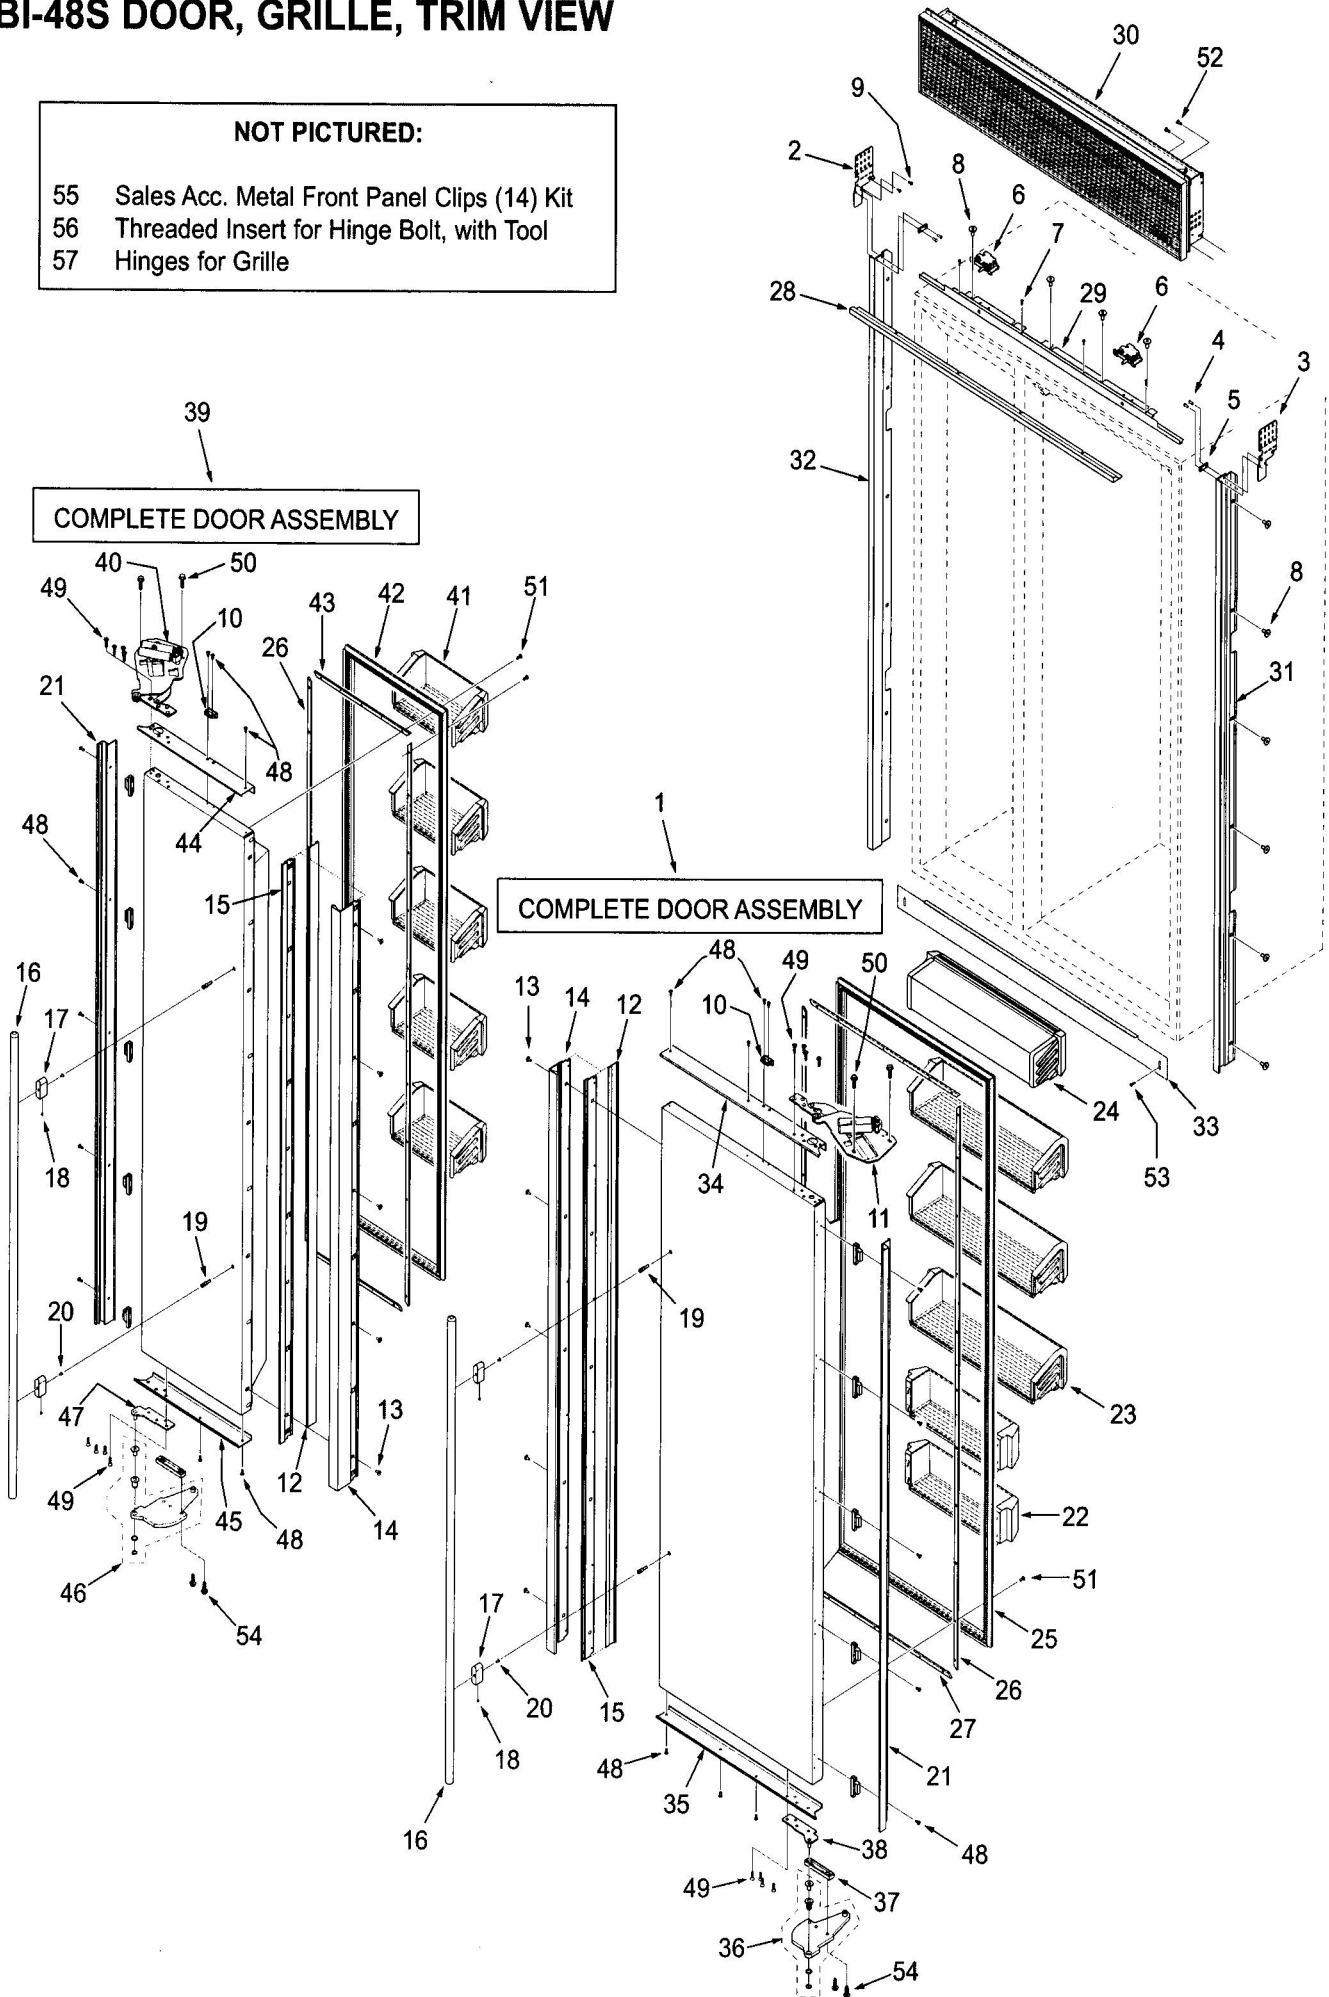

BI-48S DOOR, GRILLE, TRIM PARTS LIST

Ref #	Part #	Description	Ref #	Part #	Description
1	7005418	Door, Ref -S 48S Svce	30	7007130	Grille, Framed 48 Svce
	7005422	Door, Ref -F/O 48S Svce		7007134	Grille, Stainless 48 Svce
NOTE: Door Assemblies do NOT incl. hinges / handles.				7007138	Grille, Overlay 48 Svce
2	7007261	Bracket, Grille LH Svce (Includes Support & Rivets)		7013560	Hinge, Grille Assy RH Svce
3	7007260	Bracket, Grille RH Svce (Includes Support & Rivets)		7013561	Hinge, Grille Assy LH Svce
4	7005254	Rivet, Semi-Tubular .180 X .280	31	7007262	Mainframe Assy, Right Side Svce
5	7001150	Bracket, Frame Support	32	7007263	Mainframe Assy, Left Side Svce
6	7007259	Switch Assy, Svce	33	7011048	Kickplate, Solid Black 48 Svce
7	7001277	Screw, Machine #10-24X1/4		7011049	Kickplate, Stainless 48 Svce
8	6201550	Screw, #8-18 X 1/2 Low Profile	34	7011053	Trim, Door Top Svce
9	6201890	Screw, #8-15X3/8 6-Lobe Trhd	35	7011052	Trim, Door Bottom Svce
10	7010943	Depressor,Door Switch Svce(SS Door)	36	7009852	Hinge,Cabinet Bot RH Svce
	7011201	Depressor,Door Switch Svce(F/O Door)	37	7000405	Standoff, .312 Plate
11	7010285	Hinge Assy, Top RH Low Svce	38	7010940	Hinge, Door Bottom RH Svce
12	7010186	Door, Screw Cover 70S Svce	39	7005420	Door, Fre -S 48S/SD Svce
13	6201550	Screw, #8-18 X 1/2 Low Profile		7005424	Door, Fre -F/O 48S/SD Svce
14	7010191	Hndle,Framed Door 70S Svce (Frmcd)		7014838	Kit, Fre Door Sweat 48S Svce
15	7010203	Trim, Door Handle 70S Svce (Overlay)	NOTE: Door Assemblies do NOT incl. hinges / handles.		
16	7010952	Handle Assy, Tubular 63.875 Svce	40	7010286	Hinge Assy, Top LH Low Svce
	7010954	Handle Assy, PRO 42.125 Svce	41	7010670	Shelf Assy, Door Standard Svce
	7010956	Handle Assy, Curved 57.625 Svce	42	7011054	Gasket, Door Svce
17	NA	For Tubular, See 7010952	43	7010984	Retainer, Gasket Door Svce (~ 17")
	NA	For PRO, See 7010954	44	7011055	Trim, Door Top Svce
	NA	For Curved, See 7010956	45	7011056	Trim, Door Bottom Svce
18	6110730	Screw, Set #10-32X1/4 SS, Cone	46	7009851	Hinge,Cabinet Bot LH Svce
19	3511520	Stud, Mounting	47	7010941	Hinge, Door Bottom LH Svce
20	6111090	Bolt, #10-24X1/2 (Tubular & Pro)	48	7004170	Screw, #8X18X1/2 6-Lobe TRHD
	6111020	Screw, #10-24X3/8 Fl Hd (Curved)	49	7001264	Screw, 1/4-20X3/4 #10 Hex Ft Hd
21	7010946	Trim, Door Hinge Side Svce	50	6110460	Tensilock Bolt, 5/16-18 x 1-1/4"
22	7010673	Shelf Assy, Door Shallow Svce	51	7012994	Screw, #8X.813 Ph AB
23	7010665	Shelf Assy, Door Standard Svce	52	7003597	Screw, #10-32X3/8, 6 Lobe Tr
24	7010677	Shelf Assy, Door Dairy Svce	53	6200050	Screw, #10-12 x 1/2" Pan HD
25	7011051	Gasket, Door Svce	54	6110460	Tensilock Bolt, 5/16-18 x 1-1/4"
26	7007269	Retainer, Door Gasket Svce (~ 67")	NOT PICTURED:		
27	7011005	Retainer, Door Gasket Svce (~ 27")	55	7012209	Kit, Door Panel Clips Svce (Qty 14 Clips - for Metal Front Panels)
28	7011046	Trim, Cabinet Top 48 Svce	56	7013234	Threaded Insert, Install Svce
29	7011045	Frame, Cabinet Top 48 Svce	57	7013560	Hinge, Grille Assy RH Svce
				7013561	Hinge, Grille Assy LH Svce

BI-48S DOOR, GRILLE, TRIM VIEW

NOT PICTURED:

- 55 Sales Acc. Metal Front Panel Clips (14) Kit
- 56 Threaded Insert for Hinge Bolt, with Tool
- 57 Hinges for Grille