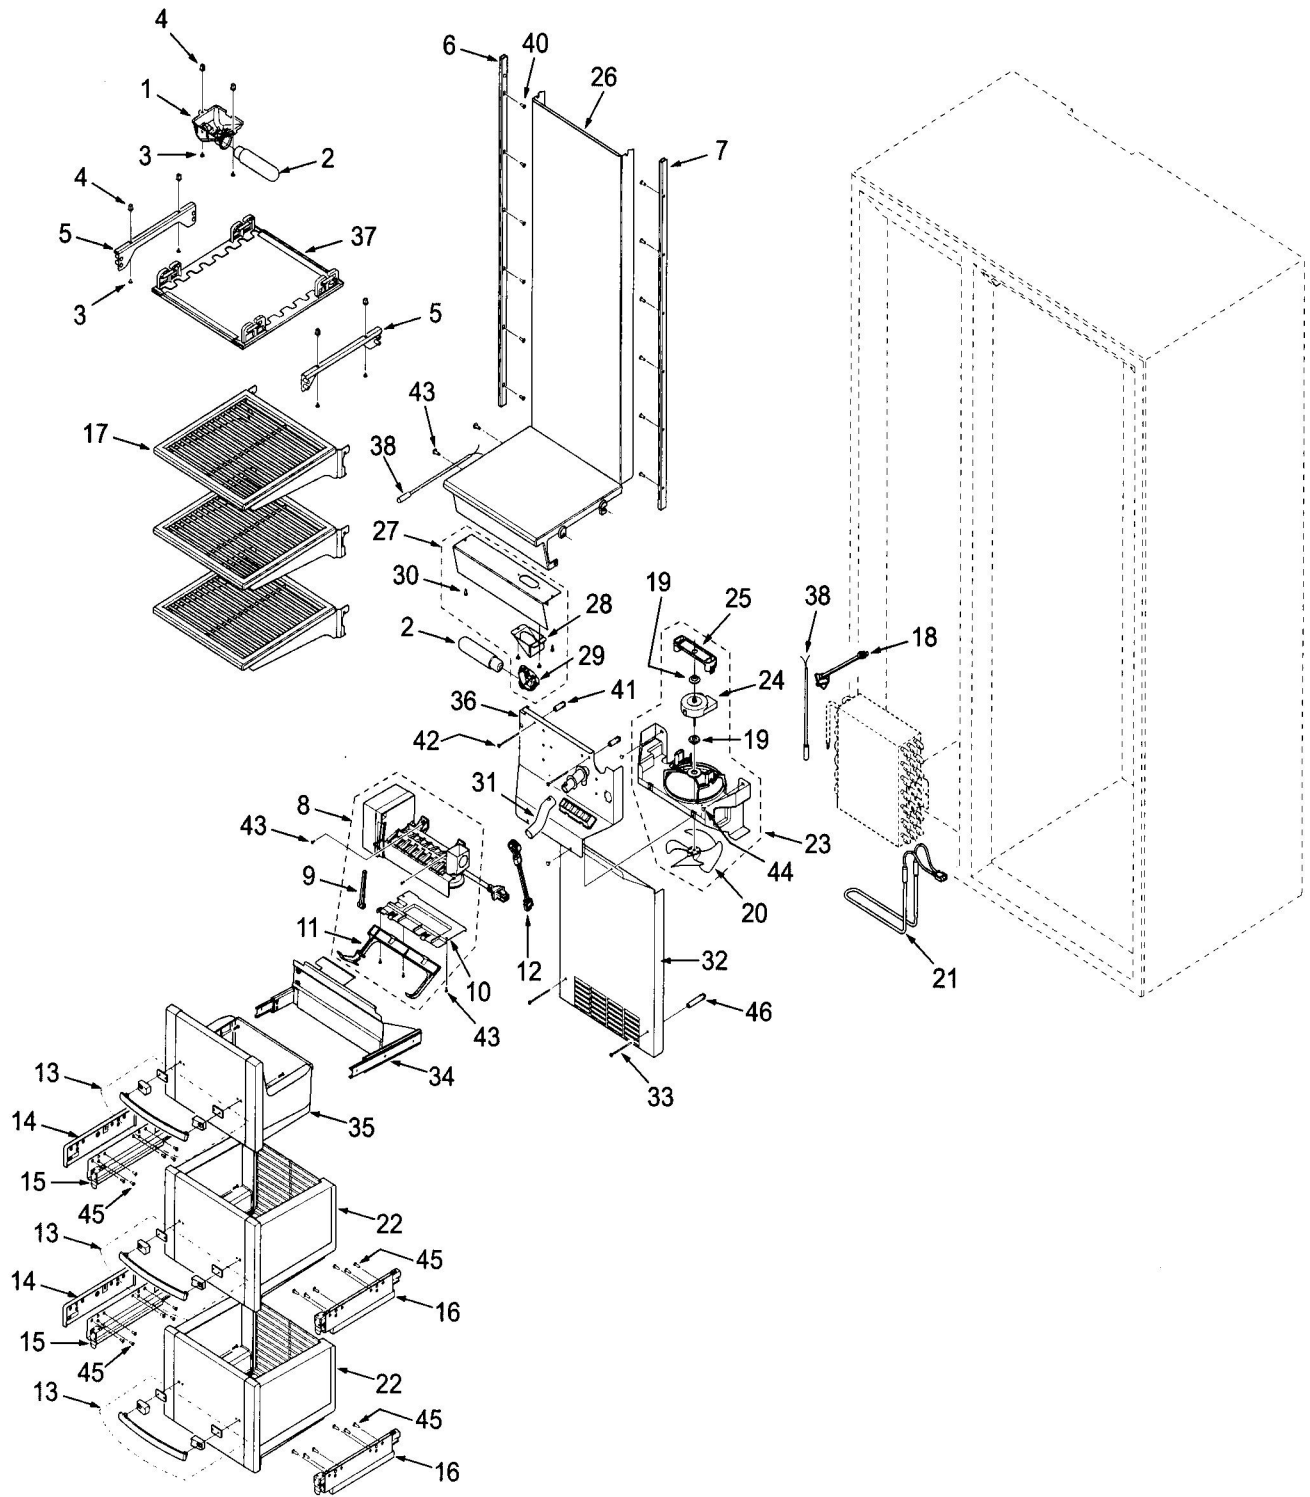

BI-42S FREEZER INTERIOR PARTS LIST

Ref #	Part #	Description	Ref #	Part #	Description
1	7009429	Bracket Assy, 1 LT (T)DOM Svce	23	7010318	Fan Assy, Evap Svce
	7007044	Lampholder, Angle Dom Svce	24	7012007	Motor, Evap Fan Svce
2	7006999	Lamp, Blue Glass Svce	25	7012008	Bracket, Evaporator Fan Svce
3	6201890	Screw, #8-15X3/8 6 Lobe Tr Hd	26	7010345	Duct, Air Fre Upper Svce
4	6220220	Screw, Grommet 1/32X3/8 Sq	27	7011728	Bracket Assy, Light Svce
5	7007048	Bracket, Light Diffuser Svce	28	NA	See 7011728
6	7010313	Shelf Ladder, Fre LH Svce	29	7007044	Lampholder, Angle Dom Svce
7	7010314	Shelf Ladder, Fre RH Svce	30	6202050	Screw, #8-18 X 1/2 Ph Pn SS-Gnd
8	7002740	Icemaker Assy, Svce	31	7011198	Tube, Fill Svce
9	7009940	Rod, Connector	32	7010343	Duct, Air Fre Lower Svce
10	7011188	Bracket, Icemaker Svce	33	6201980	Screw, #8-15X 2-3/4 6-Lobe PH
11	7011189	Arm, Icemaker Svce	34	7011194	Bracket Assy, Ice Bin Carrier Svce
12	7009435	Heater, Fill Tube Svce	35	7010333	Bin Assy, Ice Svce
13	7011094	Handle Assy, Drawer Svce	36	7010443	Duct, Air Middle Svce
14	7011190	Spacer, Basket Slide LH Svce	37	7009607	Diffuser Assy, Light Svce
15	7013651	Slide, Basket LH Svce	38	4204740	Therm Assy, Svce
16	7013650	Slide, Basket RH Svce	39	NA	
17	7010335	Shelf, Fre Svce	40	7004169	Screw, #8-18X1/2, 6 Lobe Fill Hd
18	7011192	Switch, Defrost Terminator Svce	41	6220610	Standoff, 1.062
19	7005046	Grommet, Motor Fan	42	7006232	Screw, #8-15X1-3/4, 6 Lobe Pan
20	7009560	Fan Blade, Black Svce	43	7005981	Screw, #8-32X1/2, 6 Lobe T/C
21	7010312	Heater, Defrost Svce	44	6201930	Screw, 8-18 X 5/8 6-Lobe PH
22	7010334	Basket Assy, Lower Svce	45	7006281	Screw, #8-18X5/8, 6 Lobe Trhd
			46	7004215	Standoff, Nylon 2.06"

BI-42S FREEZER INTERIOR VIEW