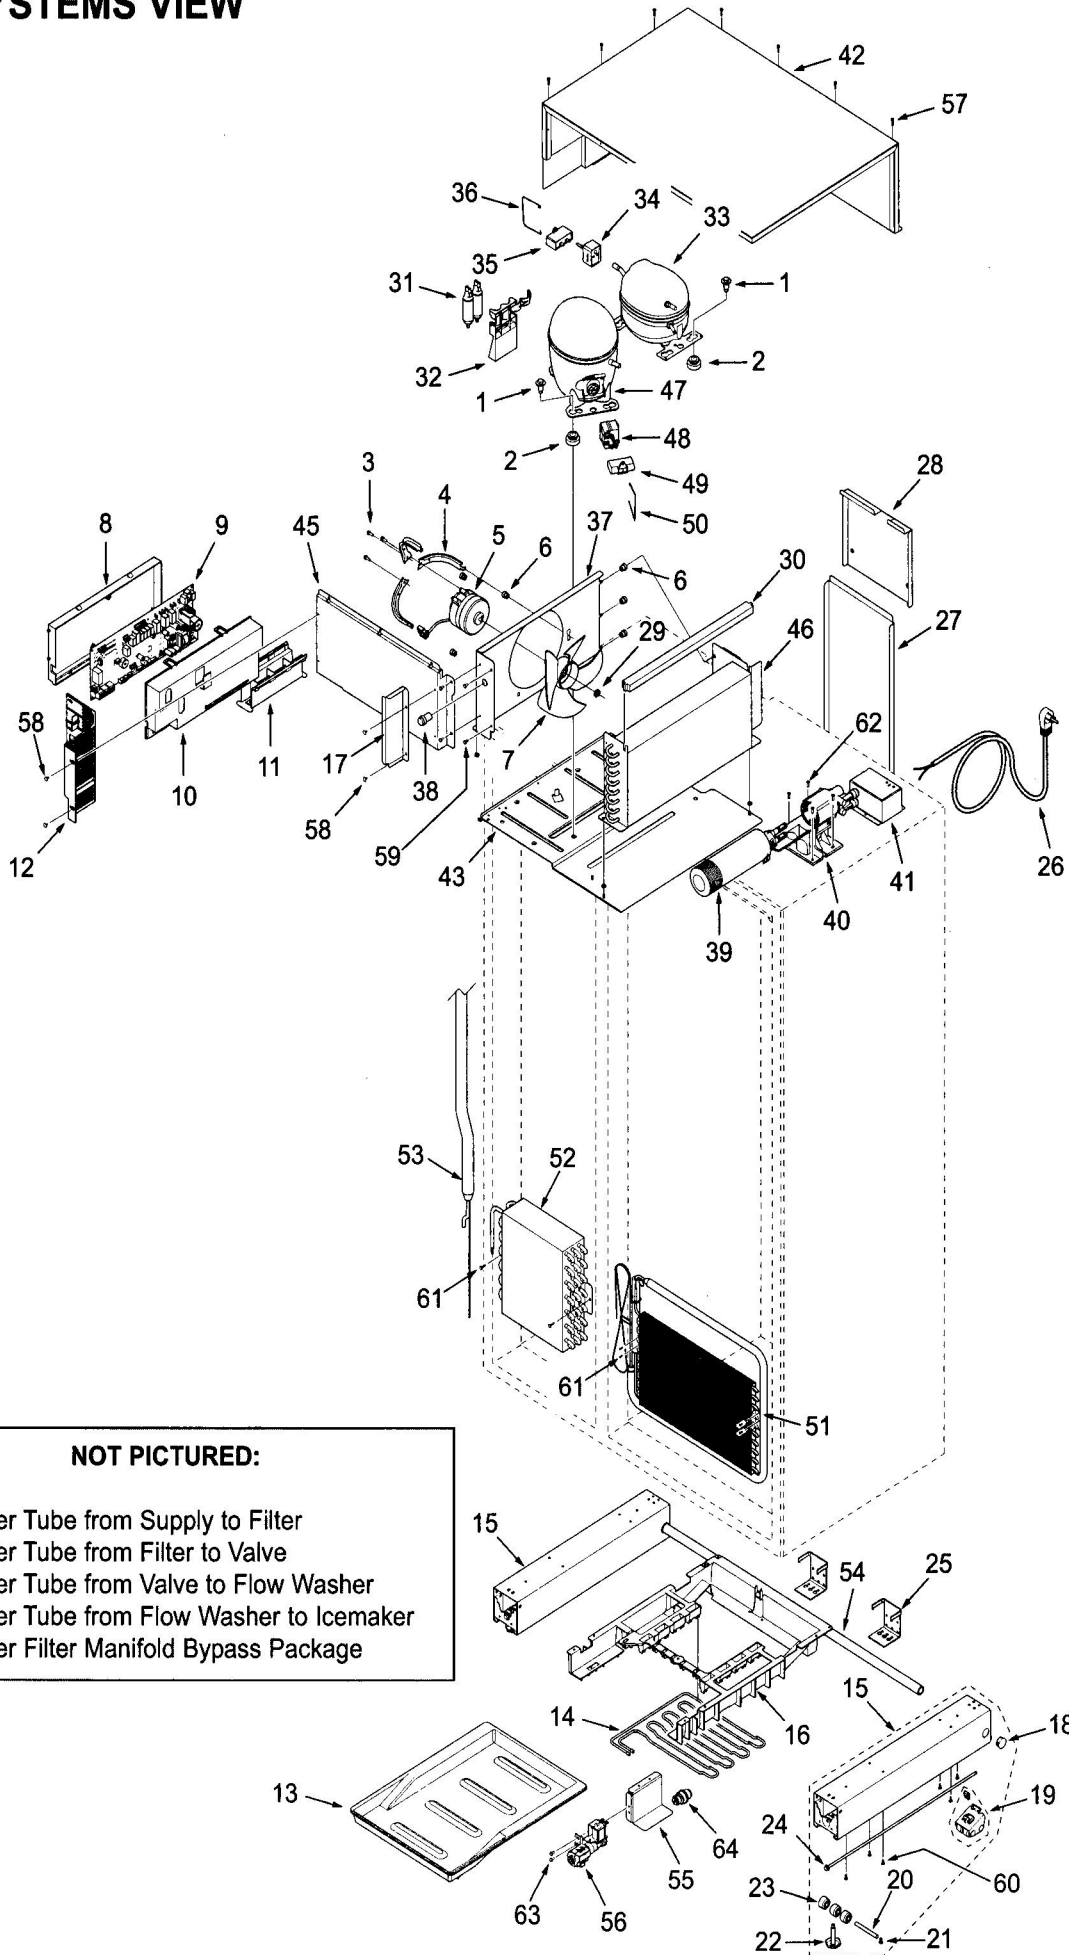

BI-42S SYSTEMS VIEW

NOT PICTURED:

- 65 Water Tube from Supply to Filter
- 66 Water Tube from Filter to Valve
- 67 Water Tube from Valve to Flow Washer
- 68 Water Tube from Flow Washer to Icemaker
- 69 Water Filter Manifold Bypass Package