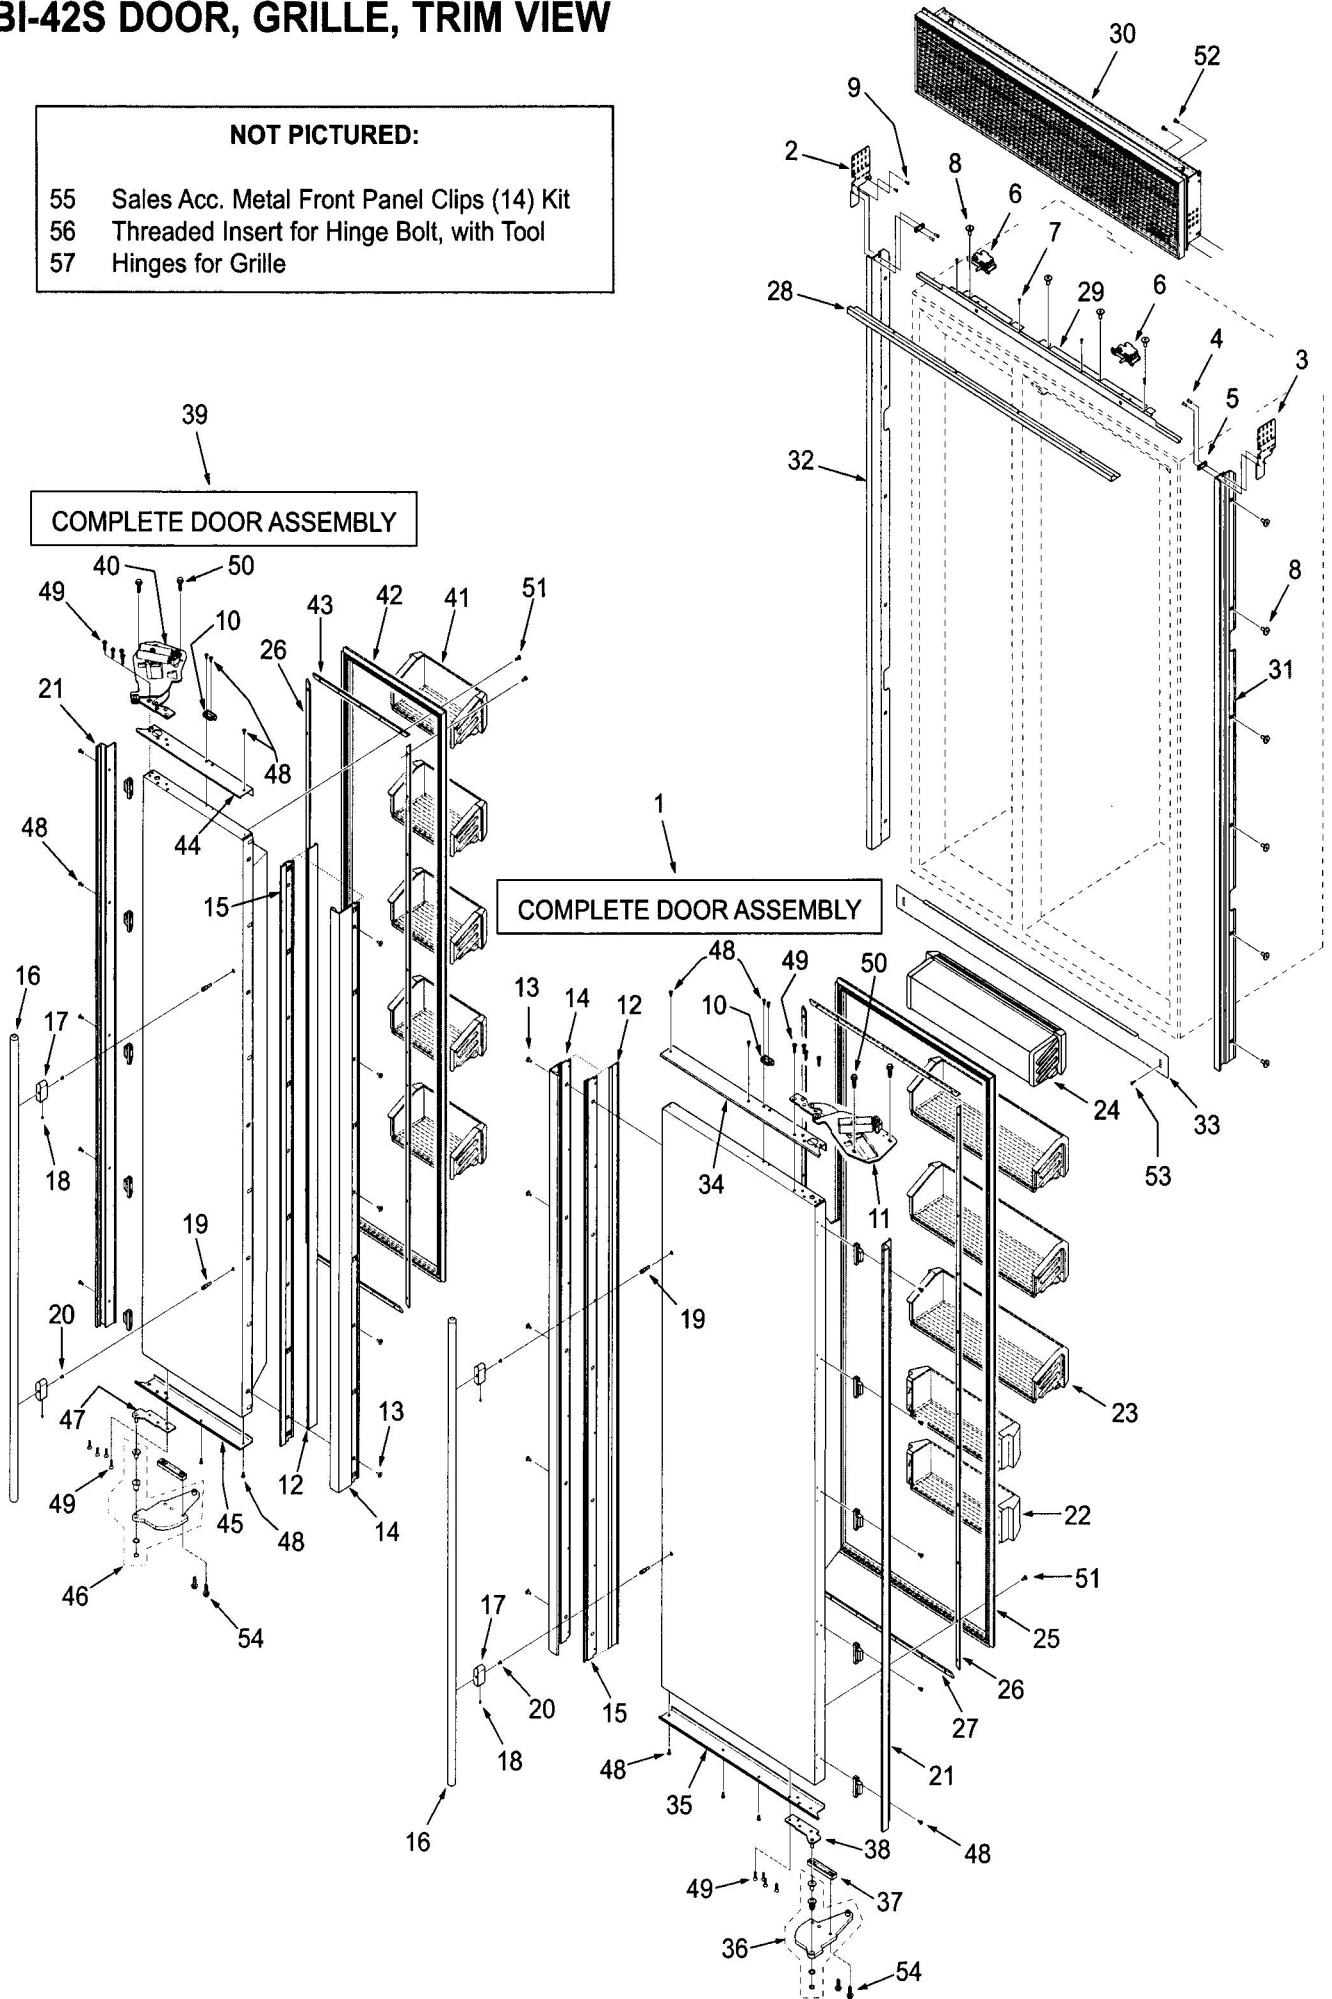

BI-42S DOOR, GRILLE, TRIM PARTS LIST

Ref #	Part #	Description
1	7009674	Door, Ref -S 42S Svce
	7009680	Door, Ref -F/O 42S Svce
NOTE: Door Assemblies do NOT incl. hinges / handles.		
2	7007261	Bracket, Grille LH Svce (Includes Support & Rivets)
3	7007260	Bracket, Grille RH Svce (Includes Support & Rivets)
4	7005254	Rivet, Semi-Tubular .180 X .280
5	7001150	Bracket, Frame Support
6	7007259	Switch Assy, Svce
7	7001277	Screw, Machine #10-24X1/4
8	6201550	Screw, #8-18 X 1/2 Low Profile
9	6201890	Screw, #8-15X3/8 6-Lobe Trhd
10	7010943	Depressor,Door Switch Svce(SS Door)
	7011201	Depressor,Door Switch Svce(F/O Door)
11	7010285	Hinge Assy, Top RH Low Svce
12	7010186	Door, Screw Cover 70S Svce
13	6201550	Screw, #8-18 X 1/2 Low Profile
14	7010191	Hndle,Framed Door 70S Svce (Frmcd)
15	7010203	Trim, Door Handle 70S Svce (Overlay)
16	7010952	Handle Assy, Tubular 63.875 Svce
	7010954	Handle Assy, PRO 42.125 Svce
	7010956	Handle Assy, Curved 57.625 Svce
17	NA	For Tubular, See 7010952
	NA	For PRO, See 7010954
	NA	For Curved, See 7010956
18	6110730	Screw, Set #10-32X1/4 SS, Cone
19	3511520	Stud, Mounting
20	6111090	Bolt, #10-24X1/2 (Tubular & Pro)
	6111020	Screw, #10-24X3/8 FI Hd (Curved)
21	7010946	Trim, Door Hinge Side Svce
22	7010674	Shelf Assy, Door Shallow Svce
23	7010666	Shelf Assy, Door Standard Svce
24	7010678	Shelf Assy, Door Dairy Svce
25	7011040	Gasket, Door Svce
26	7007269	Retainer, Door Gasket Svce (~ 67")
27	7011043	Retainer, Gasket Door Svce (~ 23")
28	7011044	Trim, Cabinet Top Svce
29	7011045	Frame, Cabinet Top 42 Svce

Ref #	Part #	Description
30	7007129	Grille, Framed 42 Svce
	7007133	Grille, Stainless 42 Svce
	7007137	Grille, Overlay 42 Svce
	7013560	Hinge, Grille Assy RH Svce
	7013561	Hinge, Grille Assy LH Svce
31	7007262	Mainframe Assy, Right Side Svce
32	7007263	Mainframe Assy, Left Side Svce
33	7011038	Kickplate, Solid Black 42 Svce
	7011039	Kickplate, Stainless 36 Svce
34	7011041	Trim, Door Top Svce
35	7011042	Trim, Door Bottom Svce
36	7009852	Hinge,Cabinet Bot RH Svce
37	7000405	Standoff, .312 Plate
38	7010940	Hinge, Door Bottom RH Svce
39	7009678	Door, Fre -S 42S/SD Svce
	7009682	Door, Fre -F/O 42S/SD Svce
	7014839	Kit, Fre Door Sweat 42S Svce
NOTE: Door Assemblies do NOT incl. hinges / handles.		
40	7010286	Hinge Assy, Top LH Low Svce
41	7010671	Shelf Assy, Door Standard Svce
42	7011037	Gasket, Door Svce
43	7011034	Retainer, Gasket Door Svce (~ 14.5")
44	7011035	Trim, Door Top Svce
45	7011036	Trim, Door Bottom Svce
46	7009851	Hinge,Cabinet Bot LH Svce
47	7010941	Hinge, Door Bottom LH Svce
48	7004170	Screw, #8X18X1/2 6-Lobe TRHD
49	7001264	Screw, 1/4-20X3/4 #10 Hex Ft Hd
50	6110460	Tensilock Bolt, 5/16-18 x 1-1/4"
51	7012994	Screw, #8X.813 Ph AB
52	7003597	Screw, #10-32X3/8, 6 Lobe Tr
53	6200050	Screw, #10-12 x 1/2" Pan HD
54	6110460	Tensilock Bolt, 5/16-18 x 1-1/4"

NOT PICTURED:

55	7012209	Kit, Door Panel Clips Svce (Qty 14 Clips - for Metal Front Panels)
56	7013234	Threaded Insert, Install Svce
57	7013560	Hinge, Grille Assy RH Svce
	7013561	Hinge, Grille Assy LH Svce

BI-42S DOOR, GRILLE, TRIM VIEW

NOT PICTURED:

- 55 Sales Acc. Metal Front Panel Clips (14) Kit
- 56 Threaded Insert for Hinge Bolt, with Tool
- 57 Hinges for Grille