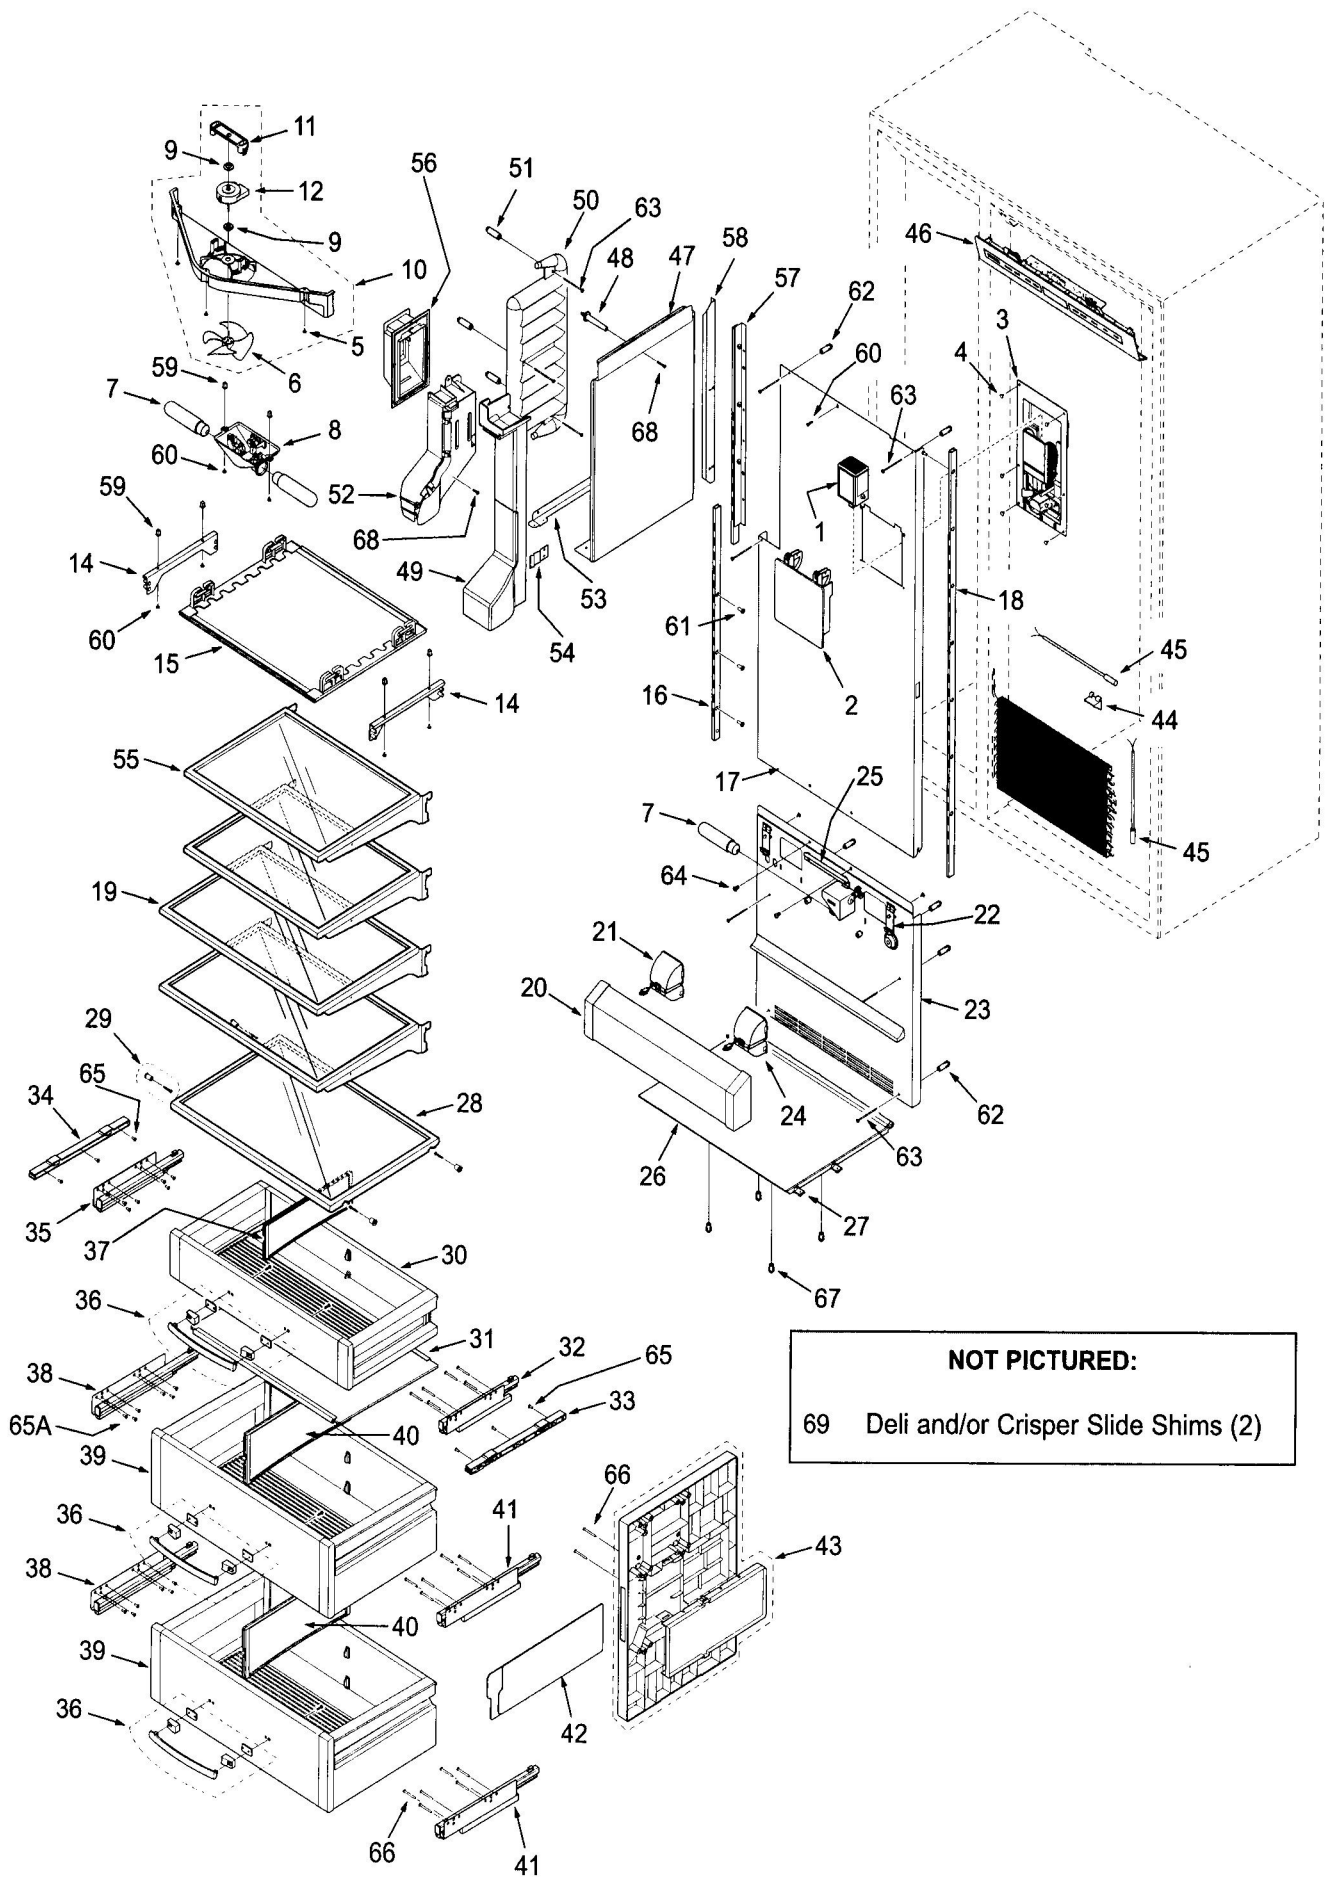

BI-48SD REFRIGERATOR INTERIOR PARTS LIST

Ref #	Part #	Description	Ref #	Part #	Description
1	7007023	Cartridge, Air Purifier Svce	38	7007055	Slide, Drawer LH Svce
2	7007021	Door Assy, Air Purifier Svce	39	7010441	Crisper Assy, Svce
3	7007022	Pocket Assy, Air Purifier Svce	40	7011080	Divider, Crisper Svce
4	6201890	Screw, #8-15X3/8 6 Lobe TR HD	41	7007054	Slide, Drawer LH Svce
5	6201890	Screw, #8-15X3/8 6 Lobe Tr Hd	42	7007060	Card, Consumer Use & Care Svce
6	7011058	Fan Blade, White Svce	43	7007062	Crisper Assy, Spacer RH Svce
7	7006999	Lamp, Blue Glass Svce	44	7007030	Bracket, Thermistor Svce
8	7006997	Light Assy, Dual w/T Dom Svce	45	4204740	Therm Assy, Svce
	7007044	Lampholder, Angle Dom Svce	46	7009859	Panel, CL 30U;48S,D Svce
9	7005046	Grommet, Motor Fan	47	7010473	Panel, Water Tank Access SVCE
10	7010508	Fan Assy, Evap Svce	48	6220570	Stand-off, 2.70"
11	7012008	Bracket, Evaporator Fan SVCE	49	7010475	Panel Assy, Escutcheon Svce
12	7012007	Motor, Evap Fan SVCE		7010477	Switch Assy, Bulk Ice Svce
13	NA		50	7011128	Water Tank Assy, Svce
14	7007048	Bracket, Light Diffuser Svce		NOTE: For water tubing, see Systems View	
15	7009601	Diffuser Assy, Light Svce	51	6220540	Screw Grommet/Stand-off, 1.375
16	7010451	Shelf Ladder, LH Lwr Svce	52	7010476	Chute Assy, Ice Svce
17	7010487	Duct Assy, Ref Upper Svce	53	7010501	Bracket, Cover Water Tank Svce
18	7007028	Shelf Ladder, RH Svce	54	0212290	Retainer, Cntrl Pnl Lwr
19	7010437	Shelf, Cantilever Svce	55	7010491	Shelf, Glass Cant Narrow Svce
20	7010431	Cover, Crisper Light Svce	56	7011304	Heater Assy, Mullion DOM Svce (Incl Heater, Chute, Door & Rod)
21	7007034	Duct, Fan Left Svce	57	7011125	Shelf Ladder Assy, LH Upr Svce
22	7007040	Support, Crisper Cover Svce	58	7011126	Bracket Assy, Tank Cover Svce
23	7010512	Duct Assy, Ref Lower Svce	59	6220220	Screw Grommet, 1/32 x 3/8" SQ
24	7007036	Duct, Fan Right Svce	60	6201890	Screw, #8-15X3/8, 6 Lobe Trhd
25	7007033	Retainer, Wire Raceway Svce	61	7004169	Screw, #8-18X1/2, 6 Lobe Fill Hd
26	7010306	Duct Assy, Ref Bottom Svce	62	6220540	Screw Grommet/Stand-off, 1.375
27	7004161	Clip, Crisper Duct	63	7006016	Screw, #8-16X1-1/2, 6 Lobe SS
28	7011093	Shelf, Crisper Svce	64	6180330	Rivet, Plastic 1/4 DIA
29	7003167	Standoff, Fixed Shelf Ref	65	7006281	Screw, #8-18X5/8, 6 Lobe Trhd
30	7010440	Deli Assy, Svce	65A	7014262	Screw, #8-32X3/4, 6 Lobe Trhd
31	7010439	Glass, Crisper Cover Svce	66	7014263	Screw, #8-32X1-3/4, 6 Lobe Trhd
	7011091	Seal, Crisper Front Svce	67	7004184	Standoff, Nylon, .5"
	7011092	Seal, Crisper Rear Svce	68	6201930	Screw, 8-18 X 5/8 6-Lobe PH
32	7007056	Slide, Drawer RH Svce		NOT PICTURED:	
33	7006975	Support, Crisper Cover RH Svce	69	7011444	Shim, Slide Svce (Qty 2 per) (For Ref Deli and Crisper Slides)
34	7007053	Support, Crisper Cover LH Svce			
35	7007057	Slide, Drawer LH Svce			
36	7011094	Handle Assy, Drawer Svce			
37	7011081	Divider, Deli Svce			

BI-48SD REFRIGERATOR INTERIOR VIEW

NOT PICTURED:
69 Deli and/or Crisper Slide Shims (2)