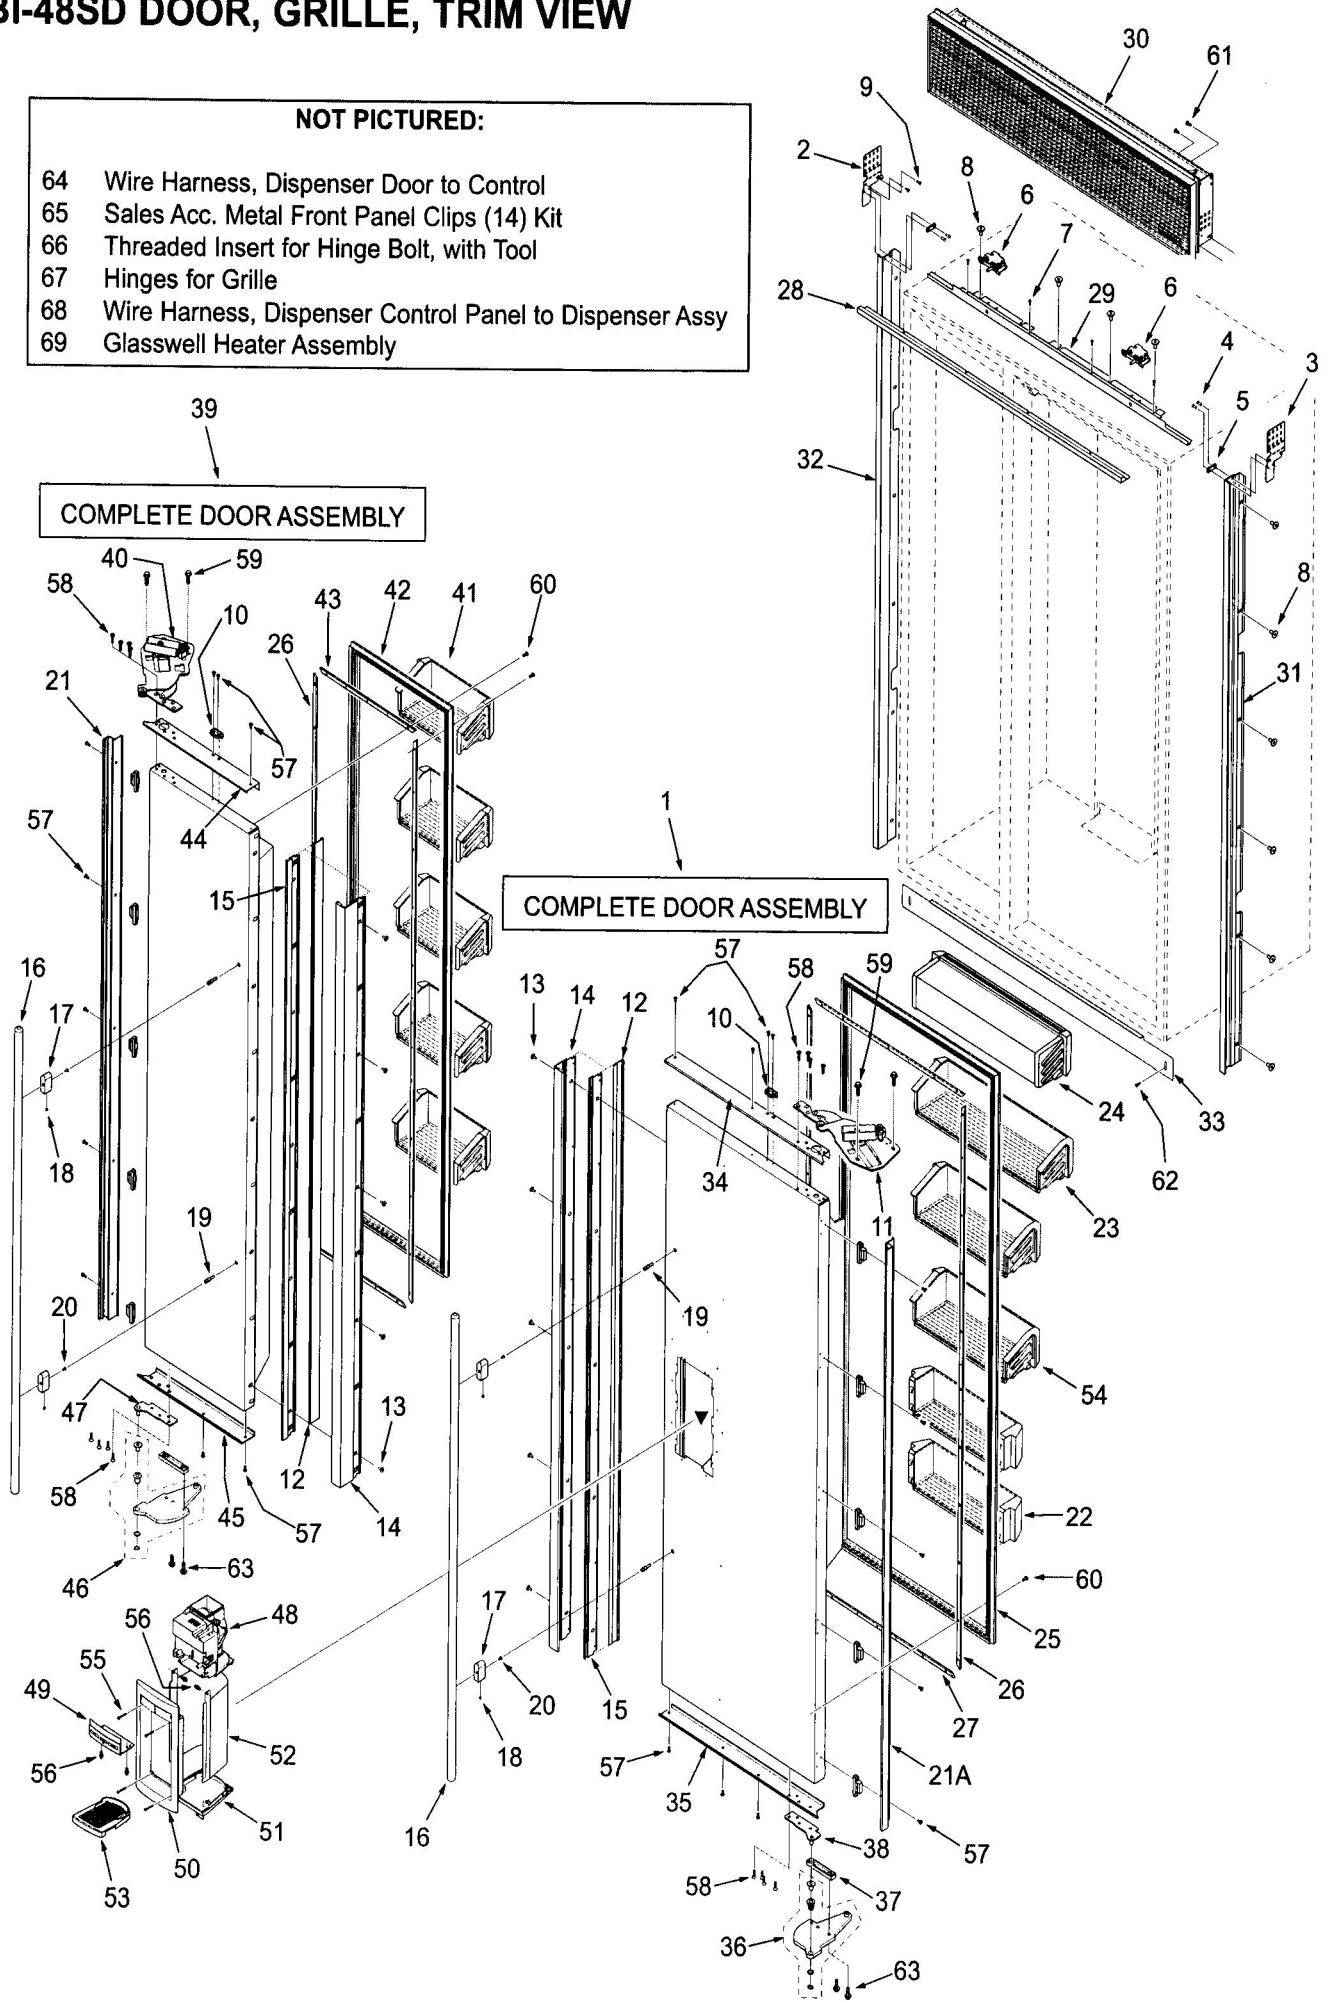

BI-48SD DOOR, GRILLE, TRIM PARTS LIST

Ref #	Part #	Description	Ref #	Part #	Description
1	7005431	Door, Ref -S 48SD Svce	33	7011048	Kickplate, Solid Black 48 Svce
	7005435	Door, Ref -F/O 48SD Svce		7011049	Kickplate, Stainless 48 Svce
NOTE: Door Assemblies do NOT incl. hinges / handles.			34	7011053	Trim, Door Top Svce
2	7007261	Bracket, Grille LH Svce (Includes Support & Rivets)	35	7011052	Trim, Door Bottom Svce
3	7007260	Bracket, Grille RH Svce (Includes Support & Rivets)	36	7009852	Hinge, Cabinet Bot RH Svce
4	7005254	Rivet, Semi-Tubular .180 X .280	37	7000405	Standoff, .312 Plate
5	7001150	Bracket, Frame Support	38	7010940	Hinge, Door Bottom RH Svce
6	7007259	Switch Assy, Svce	39	7005420	Door, Fre -S 48S/SD Svce
7	7001277	Screw, Machine #10-24X1/4		7005424	Door, Fre -F/O 48S/SD Svce
8	6201550	Screw, #8-18 X 1/2 Low Profile		7014842	Kit, Fre Door Sweat 48SD Svce
9	6201890	Screw, #8-15X3/8 6-Lobe Trhd	NOTE: Door Assemblies do NOT incl. hinges / handles.		
10	7010943	Depressor, Door Switch Svce (SS Door)	40	7010286	Hinge Assy, Top LH Low Svce
	7011201	Depressor, Door Switch Svce (F/O Door)	41	7010670	Shelf Assy, Door Standard Svce
11	7010285	Hinge Assy, Top RH Low Svce	42	7011054	Gasket, Door Svce
12	7010186	Door, Screw Cover 70S Svce	43	7010984	Retainer, Gasket Door Svce (~ 17")
13	6201550	Screw, #8-18 X 1/2 Low Profile	44	7011055	Trim, Door Top Svce
14	7010191	Hndle, Framed Door 70S Svce (Frmcd)	45	7011056	Trim, Door Bottom Svce
15	7010203	Trim, Door Handle 70S Svce (Overlay)	46	7009851	Hinge, Cabinet Bot LH Svce
16	7010952	Handle Assy, Tubular 63.875 Svce	47	7010941	Hinge, Door Bottom LH Svce
	7010954	Handle Assy, PRO 42.125 Svce	48	7011330	Dispenser Assy, Svce
	7010956	Handle Assy, Curved 57.625 Svce	49	7002944	Pkg, Disp Cntrl Panel, Svce
17	NA	For Tubular, See 7010952	50	4204293	Trim, Dispenser Bezel/S Svce
	NA	For PRO, See 7010954	51	4204294	Pckg, Glasswell Liner/Sump
	NA	For Curved, See 7010956	52	4204294	Pckg, Glasswell Liner/Sump
18	6110730	Screw, Set #10-32X1/4 SS, Cone	53	7007802	Grille, Glasswell Svce
19	3511520	Stud, Mounting	54	7010667	Shelf Assy, Door Standard Svce
20	6111090	Bolt, #10-24X1/2 (Tubular & Pro)	55	6201630	Screw, #8-16 X 1 SS
	6111020	Screw, #10-24X3/8 FI Hd (Curved)		6201640	Screw, #8-16 X 1-1/2 SS
21	7010946	Trim, Door Hinge Side Svce	56	6180330	Rivet, Plastic 1/4 DIA
21A	7012425	Trim, RH Door Hinge Side Svce	57	7004170	Screw, #8X18X1/2 6-Lobe TRHD
22	7010673	Shelf Assy, Door Shallow Svce	58	7001264	Screw, 1/4-20X3/4 #10 Hex Ft Hd
23	7010665	Shelf Assy, Door Standard Svce	59	6110460	Tensilock Bolt, 5/16-18 x 1-1/4"
24	7010679	Shelf Assy, Door Dairy Svce	60	7012994	Screw, #8X.813 Ph AB
25	7011051	Gasket, Door Svce	61	7003597	Screw, #10-32X3/8, 6 Lobe Tr
26	7007269	Retainer, Door Gasket Svce (~ 67")	62	6200050	Screw, #10-12 x 1/2" Pan HD
27	7011005	Retainer, Door Gasket Svce (~ 27")	63	6110460	Tensilock Bolt, 5/16-18 x 1-1/4"
28	7011046	Trim, Cabinet Top 48 Svce	NOT PICTURED:		
29	7011045	Frame, Cabinet Top 48 Svce	64	7011109	W/H, Dispenser Door Svce (From Refrigerator Door to Control)
30	7007130	Grille, Framed 48 Svce	65	7012209	Kit, Door Panel Clips Svce (Qty 14 Clips - for Metal Front Panels)
	7007134	Grille, Stainless 48 Svce	66	7013234	Threaded Insert, Install Svce
	7007138	Grille, Overlay 48 Svce	67	7013560	Hinge, Grille Assy RH Svce
	7013560	Hinge, Grille Assy RH Svce		7013561	Hinge, Grille Assy LH Svce
	7013561	Hinge, Grille Assy LH Svce	68	7012707	W/H, Dispenser Comm SVCE
31	7007262	Mainframe Assy, Right Side Svce	69	7013874	Heater, Glasswell Svce
32	7007263	Mainframe Assy, Left Side Svce			

BI-48SD DOOR, GRILLE, TRIM VIEW

1. **NOT PICTURED:**
2. 64 Wire Harness, Dispenser Door to Control
   - 65 Sales Acc. Metal Front Panel Clips (14) Kit
   - 66 Threaded Insert for Hinge Bolt, with Tool
   - 67 Hinges for Grille
   - 68 Wire Harness, Dispenser Control Panel to Dispenser Assy
   - 69 Glasswell Heater Assembly