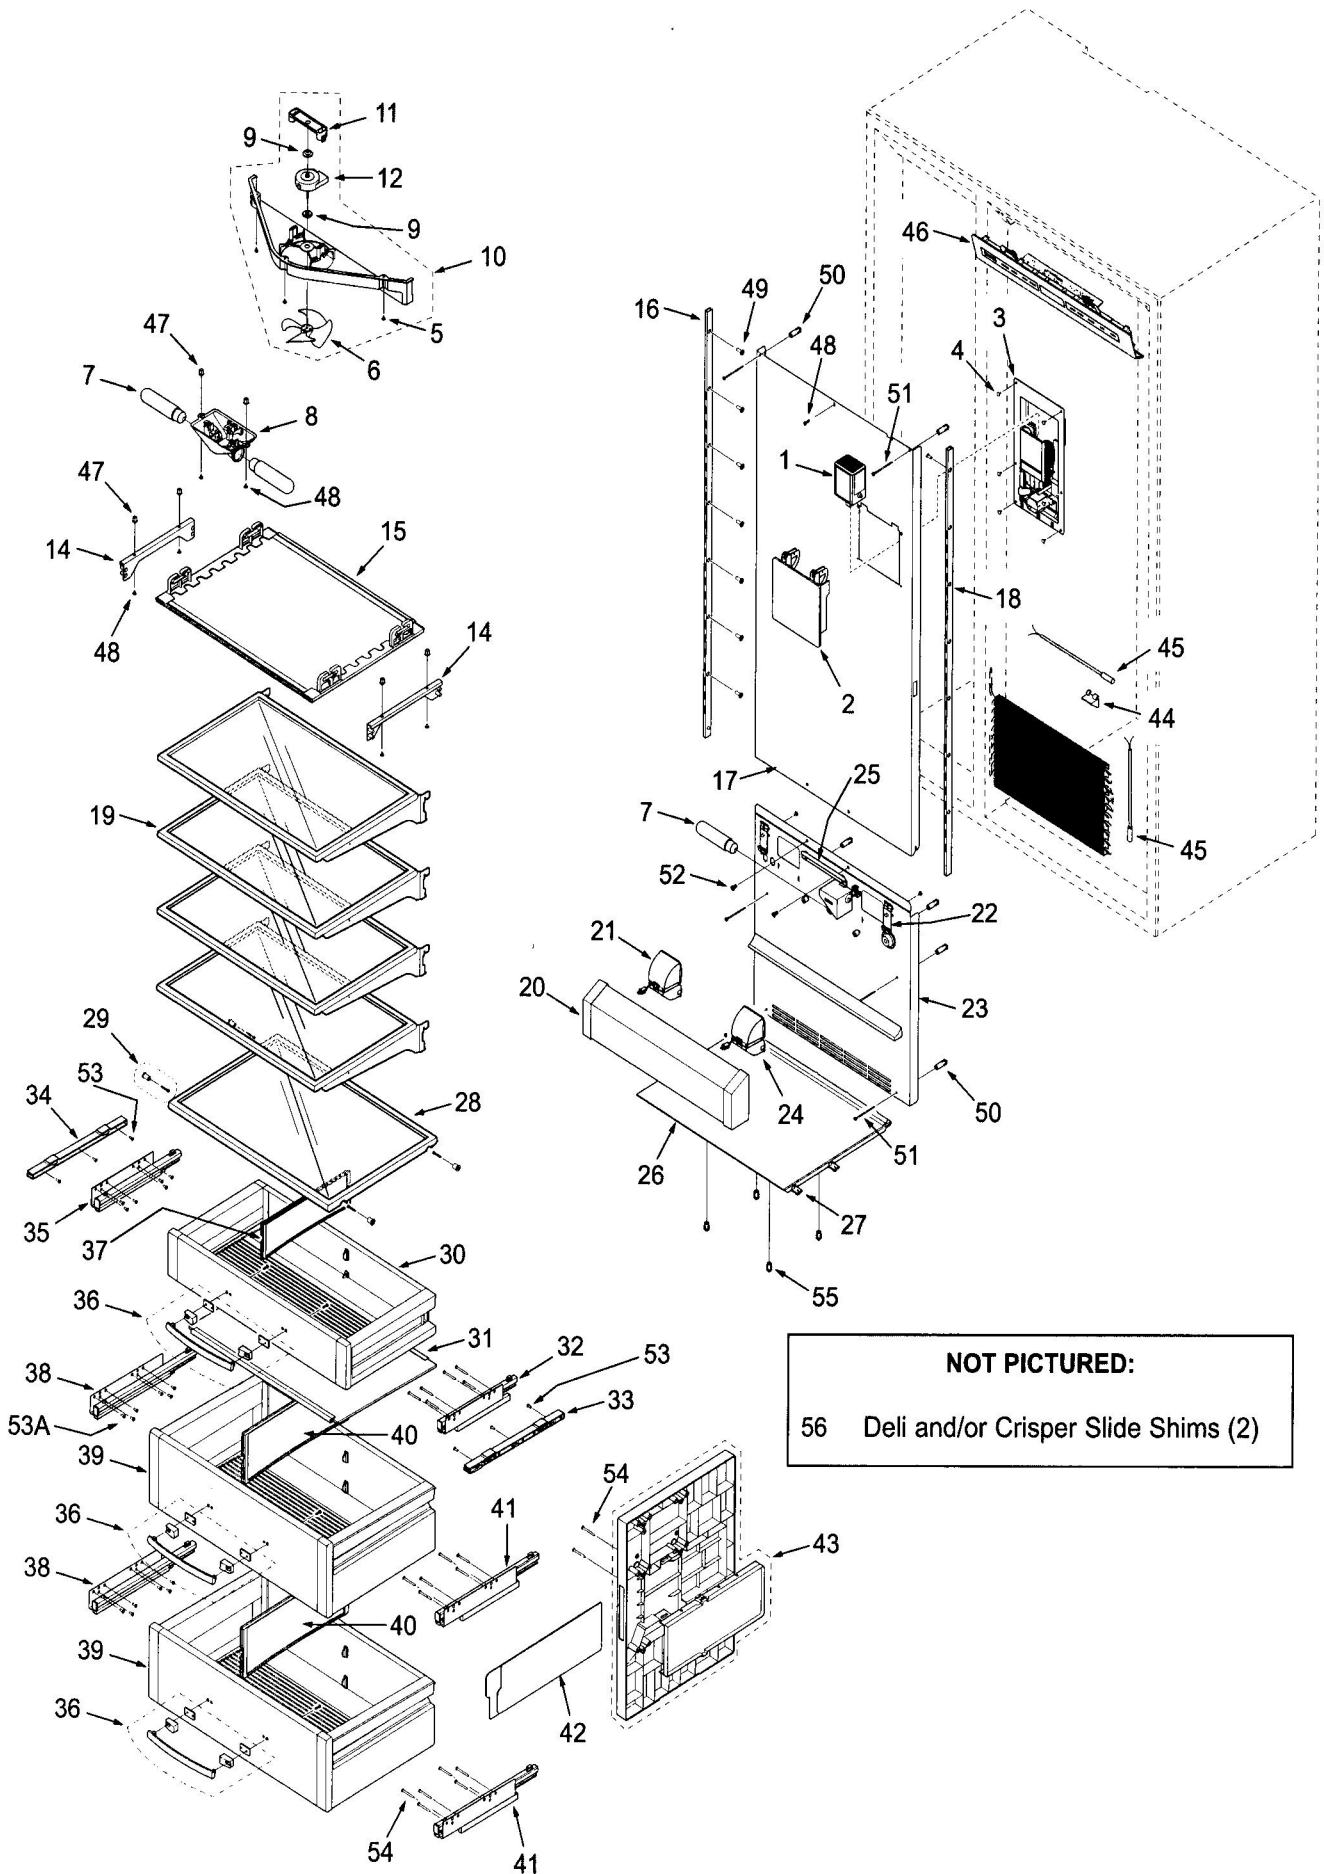

BI-48S REFRIGERATOR INTERIOR VIEW

BI-48S FREEZER INTERIOR PARTS LIST

<u>Ref #</u>	<u>Part #</u>	<u>Description</u>	<u>Ref #</u>	<u>Part #</u>	<u>Description</u>
1	7009429	Bracket Assy, 1 LT (T)DOM Svce	23	7010527	Fan Assy, Evap Svce
	7007044	Lampholder, Angle Dom Svce	24	7012007	Motor, Evap Fan Svce
2	7006999	Lamp, Blue Glass Svce	25	7012008	Bracket, Evaporator Fan Svce
3	6201890	Screw, #8-15X3/8 6 Lobe Tr Hd	26	7010519	Duct, Air Fre Upper Svce
4	6220220	Screw, Grommet 1/32X3/8 Sq	27	7011730	Bracket Assy, Light Svce
5	7007048	Bracket, Light Diffuser Svce	28	NA	See 7011730
6	7010313	Shelf Ladder, Fre LH Svce	29	7007044	Lampholder, Angle Dom Svce
7	7010314	Shelf Ladder, Fre RH Svce	30	6202050	Screw, #8-18 X 1/2 Ph Pn SS-Gnd
8	7002740	Icemaker Assy, Svce	31	7009434	Tube, Fill Svce
9	7009940	Rod, Connector	32	7010523	Duct, Air Fre Lower Svce
10	7011188	Bracket, Icemaker Svce	33	6201980	Screw, #8-15X 2-3/4 6-Lobe PH
11	7011189	Arm, Icemaker Svce	34	7011196	Bracket Assy, Ice Bin Carrier Svce
12	7009435	Heater, Fill Tube Svce	35	7010516	Bin Assy, Ice Svce
13	7011094	Handle Assy, Drawer Svce	36	7010521	Duct, Air Fre Middle Svce
14	7011190	Spacer, Basket Slide LH Svce	37	7009606	Diffuser Assy, Light Svce
15	7013651	Slide, Basket LH Svce	38	4204740	Therm Assy, Svce
16	7013650	Slide, Basket RH Svce	39	7011197	Brkt Assy, 1 LT (w/o T) DOM Svce
17	7010518	Shelf, Fre Svce	40	7004169	Screw, #8-18X1/2, 6 Lobe Fill Hd
18	7011192	Switch, Defrost Terminator Svce	41	6220610	Standoff, 1.062
19	7005046	Grommet, Motor Fan	42	7006232	Screw, #8-15X1-3/4, 6 Lobe Pan
20	7009560	Fan Blade, Black Svce	43	7005981	Screw, #8-32X1/2, 6 Lobe T/C
21	7010504	Heater, Defrost Svce	44	6201930	Screw, 8-18 X 5/8 6-Lobe PH
22	7010517	Basket Assy, Lower Svce	45	7006281	Screw, #8-18X5/8, 6 Lobe Trhd
			46	7004215	Standoff, Nylon 2.06"