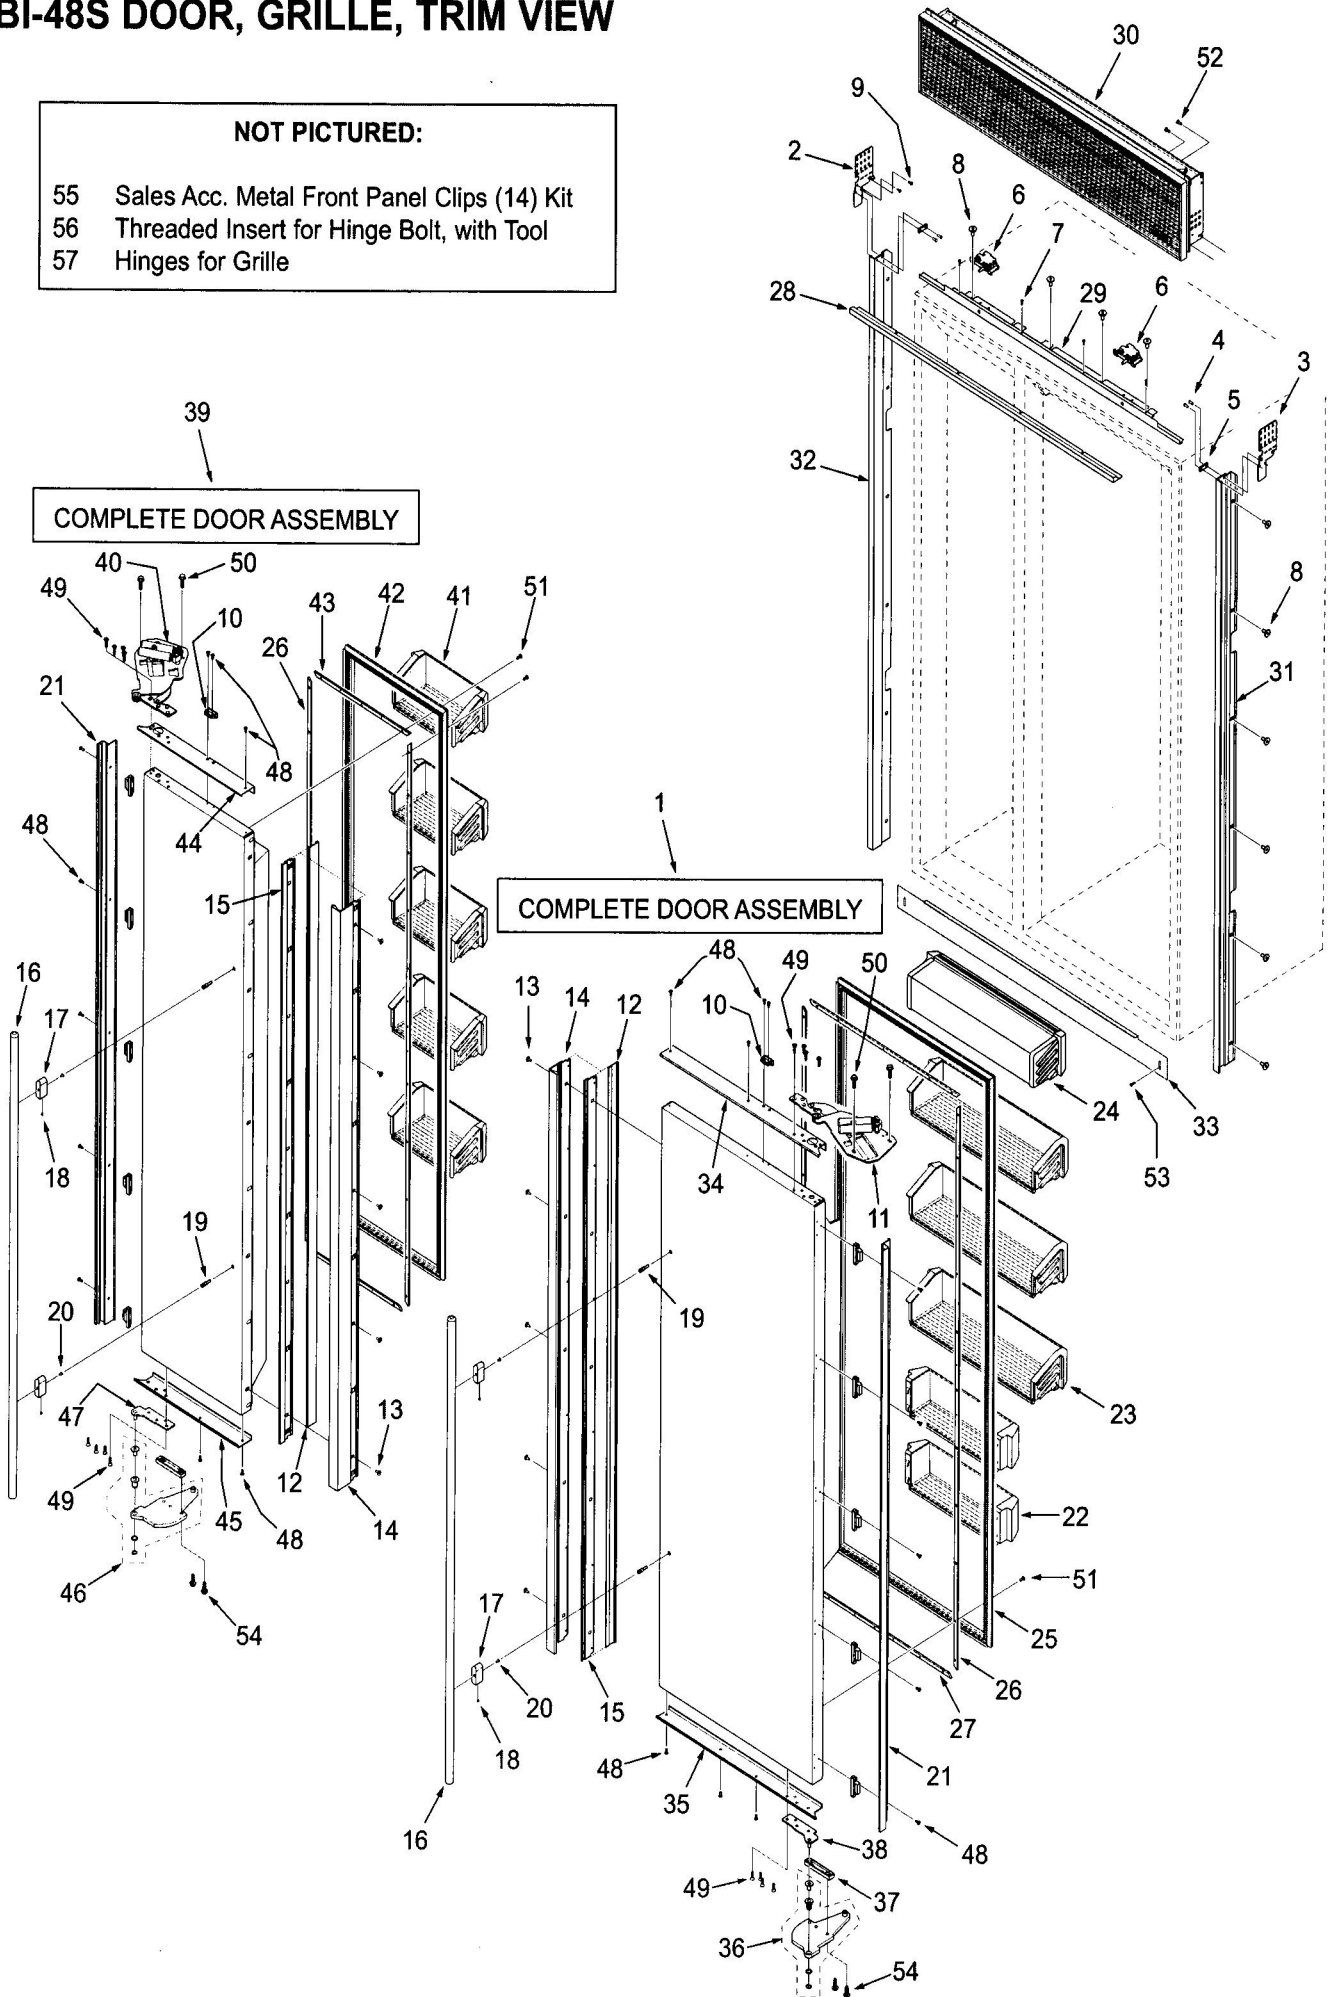

BI-48S DOOR, GRILLE, TRIM PARTS LIST

Ref #	Part #	Description	Ref #	Part #	Description
1	7005418	Door, Ref -S 48S Svce	30	7007130	Grille, Framed 48 Svce
	7005422	Door, Ref -F/O 48S Svce		7007134	Grille, Stainless 48 Svce
NOTE: Door Assemblies do NOT incl. hinges / handles.				7007138	Grille, Overlay 48 Svce
2	7007261	Bracket, Grille LH Svce (Includes Support & Rivets)		7013560	Hinge, Grille Assy RH Svce
3	7007260	Bracket, Grille RH Svce (Includes Support & Rivets)		7013561	Hinge, Grille Assy LH Svce
4	7005254	Rivet, Semi-Tubular .180 X .280	31	7007262	Mainframe Assy, Right Side Svce
5	7001150	Bracket, Frame Support	32	7007263	Mainframe Assy, Left Side Svce
6	7007259	Switch Assy, Svce	33	7011048	Kickplate, Solid Black 48 Svce
7	7001277	Screw, Machine #10-24X1/4		7011049	Kickplate, Stainless 48 Svce
8	6201550	Screw, #8-18 X 1/2 Low Profile	34	7011053	Trim, Door Top Svce
9	6201890	Screw, #8-15X3/8 6-Lobe Trhd	35	7011052	Trim, Door Bottom Svce
10	7010943	Depressor,Door Switch Svce(SS Door)	36	7009852	Hinge,Cabinet Bot RH Svce
	7011201	Depressor,Door Switch Svce(F/O Door)	37	7000405	Standoff, .312 Plate
11	7010285	Hinge Assy, Top RH Low Svce	38	7010940	Hinge, Door Bottom RH Svce
12	7010186	Door, Screw Cover 70S Svce	39	7005420	Door, Fre -S 48S/SD Svce
13	6201550	Screw, #8-18 X 1/2 Low Profile		7005424	Door, Fre -F/O 48S/SD Svce
14	7010191	Hndle,Framed Door 70S Svce (Frmcd)		7014838	Kit, Fre Door Sweat 48S Svce
15	7010203	Trim, Door Handle 70S Svce (Overlay)	NOTE: Door Assemblies do NOT incl. hinges / handles.		
16	7010952	Handle Assy, Tubular 63.875 Svce	40	7010286	Hinge Assy, Top LH Low Svce
	7010954	Handle Assy, PRO 42.125 Svce	41	7010670	Shelf Assy, Door Standard Svce
	7010956	Handle Assy, Curved 57.625 Svce	42	7011054	Gasket, Door Svce
17	NA	For Tubular, See 7010952	43	7010984	Retainer, Gasket Door Svce (~ 17")
	NA	For PRO, See 7010954	44	7011055	Trim, Door Top Svce
	NA	For Curved, See 7010956	45	7011056	Trim, Door Bottom Svce
18	6110730	Screw, Set #10-32X1/4 SS, Cone	46	7009851	Hinge,Cabinet Bot LH Svce
19	3511520	Stud, Mounting	47	7010941	Hinge, Door Bottom LH Svce
20	6111090	Bolt, #10-24X1/2 (Tubular & Pro)	48	7004170	Screw, #8X18X1/2 6-Lobe TRHD
	6111020	Screw, #10-24X3/8 Fl Hd (Curved)	49	7001264	Screw, 1/4-20X3/4 #10 Hex Ft Hd
21	7010946	Trim, Door Hinge Side Svce	50	6110460	Tensilock Bolt, 5/16-18 x 1-1/4"
22	7010673	Shelf Assy, Door Shallow Svce	51	7012994	Screw, #8X.813 Ph AB
23	7010665	Shelf Assy, Door Standard Svce	52	7003597	Screw, #10-32X3/8, 6 Lobe Tr
24	7010677	Shelf Assy, Door Dairy Svce	53	6200050	Screw, #10-12 x 1/2" Pan HD
25	7011051	Gasket, Door Svce	54	6110460	Tensilock Bolt, 5/16-18 x 1-1/4"
26	7007269	Retainer, Door Gasket Svce (~ 67")	NOT PICTURED:		
27	7011005	Retainer, Door Gasket Svce (~ 27")	55	7012209	Kit, Door Panel Clips Svce (Qty 14 Clips - for Metal Front Panels)
28	7011046	Trim, Cabinet Top 48 Svce	56	7013234	Threaded Insert, Install Svce
29	7011045	Frame, Cabinet Top 48 Svce	57	7013560	Hinge, Grille Assy RH Svce
				7013561	Hinge, Grille Assy LH Svce

BI-48S DOOR, GRILLE, TRIM VIEW

NOT PICTURED:

- 55 Sales Acc. Metal Front Panel Clips (14) Kit
- 56 Threaded Insert for Hinge Bolt, with Tool
- 57 Hinges for Grille