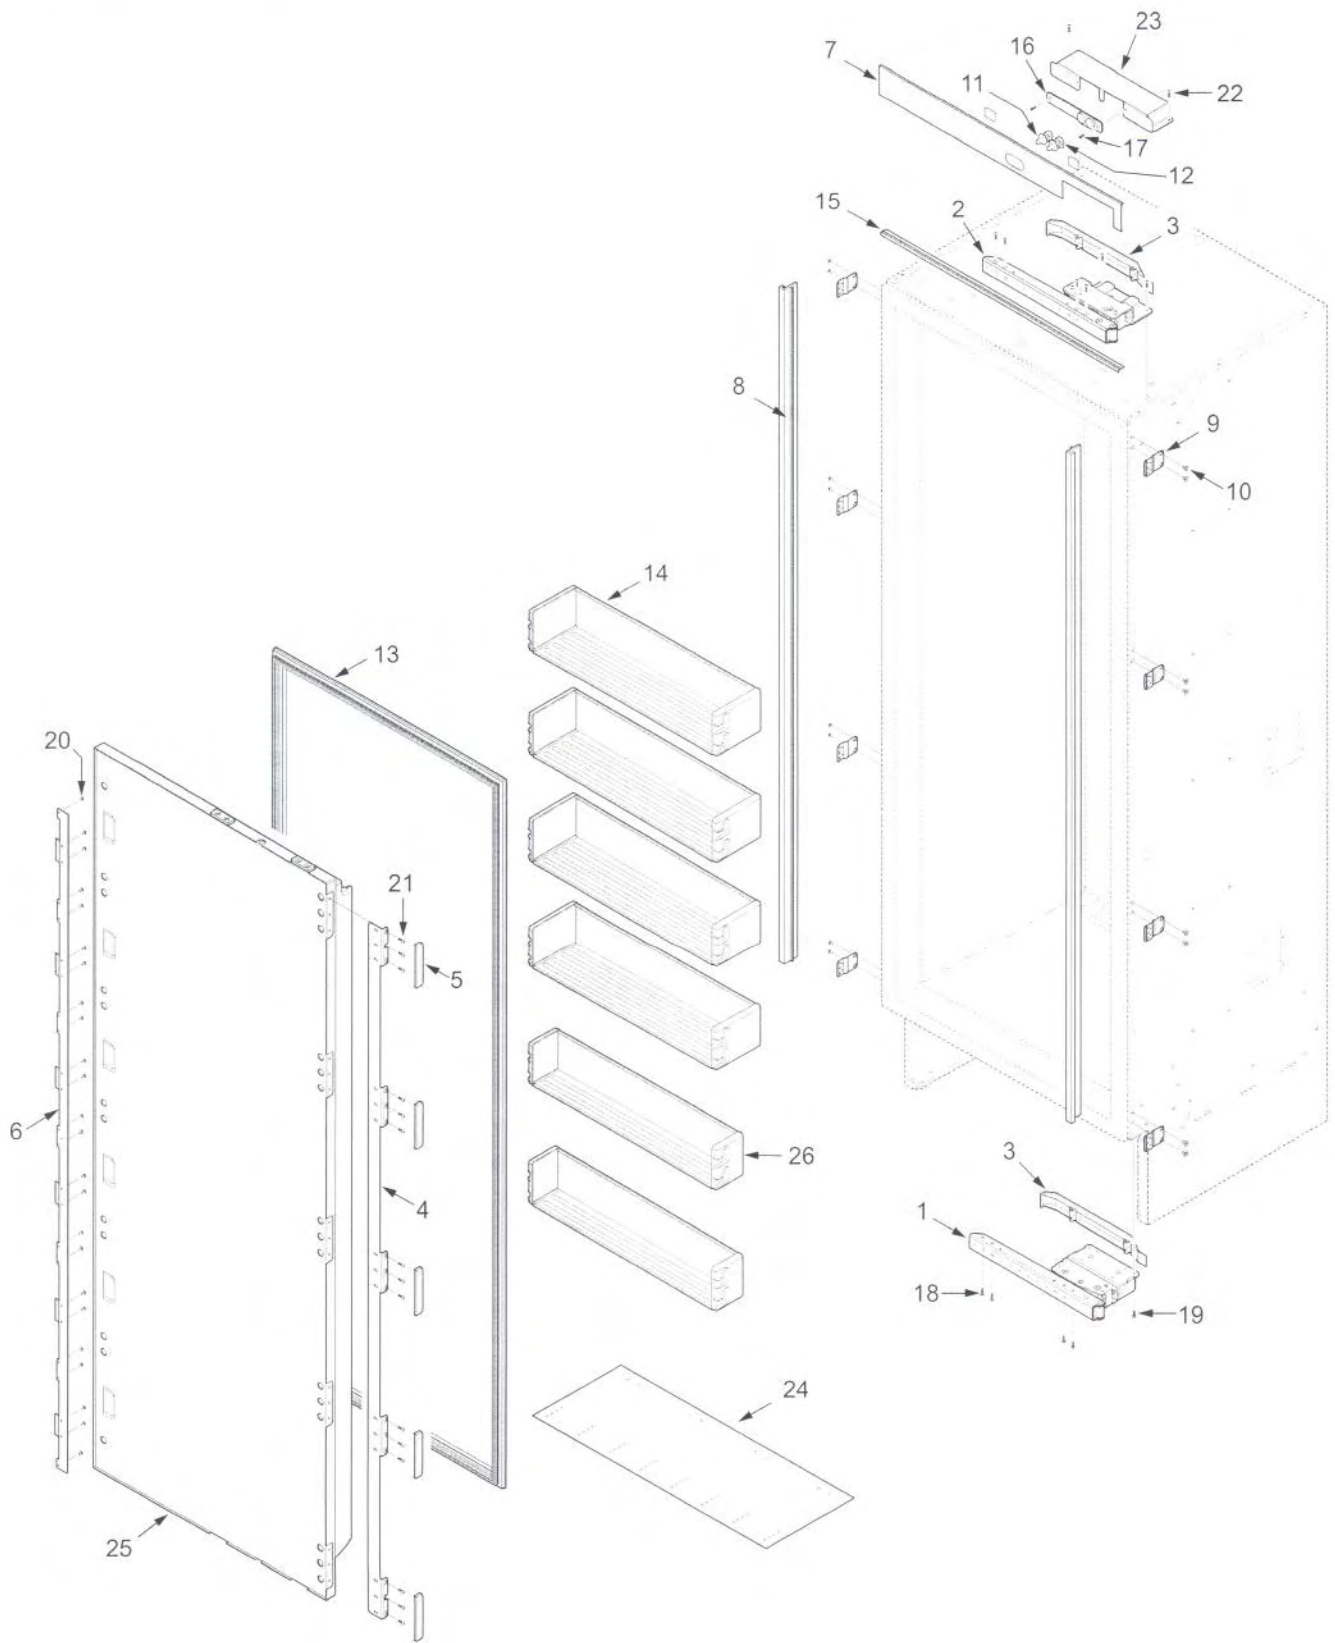

IC-27F DOOR & EXTERIOR PARTS LIST

<u>Ref #</u>	<u>Part #</u>	<u>Description</u>	<u>Ref #</u>	<u>Part #</u>	<u>Description</u>
1	7015120	Hinge Assy., Bottom LH Svce	13	7015147	Gasket, Door Svce
	7015121	Hinge Assy., Bottom RH Svce	14	7016218	Shelf Assy., Door Svce
2	7015126	Hinge Assy., Adjust Top RH Svce	15	4152070	Trim Assy, Top
	7015127	Hinge Assy., Adjust Top LH Svce	16	3450920	Bracket, Switch Mtg
3	3541300	Cover, Hinge	17	6200210	Screw, #8-32 x 1/2" Flat Head
4	7015129	Bracket, Panel Hinge Side Svce	18	7011247	Screw,#10-24 X 3/4 FL SKT HD,LOK
5	7015944	Cover, Panel Bracket Svce	19	6200780	Screw, #10-24 x 1/2" PH Hex Washer
6	7015134	Bracket, Panel Handle Side SV	20	6200720	Screw, #8-18 x 1/2 PH Truss HD
7	7015138	Molding, Top RH Svce	21	6201500	Screw, #10X3/4 Drill PH Hex Wash
	7015139	Molding, Top LH Svce	22	6200010	Screw, #10-12 x 3/4" Pan HD
8	7015146	Molding, Side Svce	23	7016433	Enclosure, Switch Svce
9	7014676	Brackets & Screws Ref to Cab Svce	24	7015148	Template, Panel Drill Svce
10	6201180	Screw, Tapping, #8 x 1/2" PH FL HD	25	7015142	Door Assy, FRE RH Svce (Incl Gasket)
11	7004259	Switch, Fan Svce		7015114	Door Assy, FRE LH Svce (Incl Gasket)
12	7004257	Switch, Light Svce	26	7015133	Shelf Assy, Fre Lower Svce

IC-27F DOOR & EXTERIOR VIEW