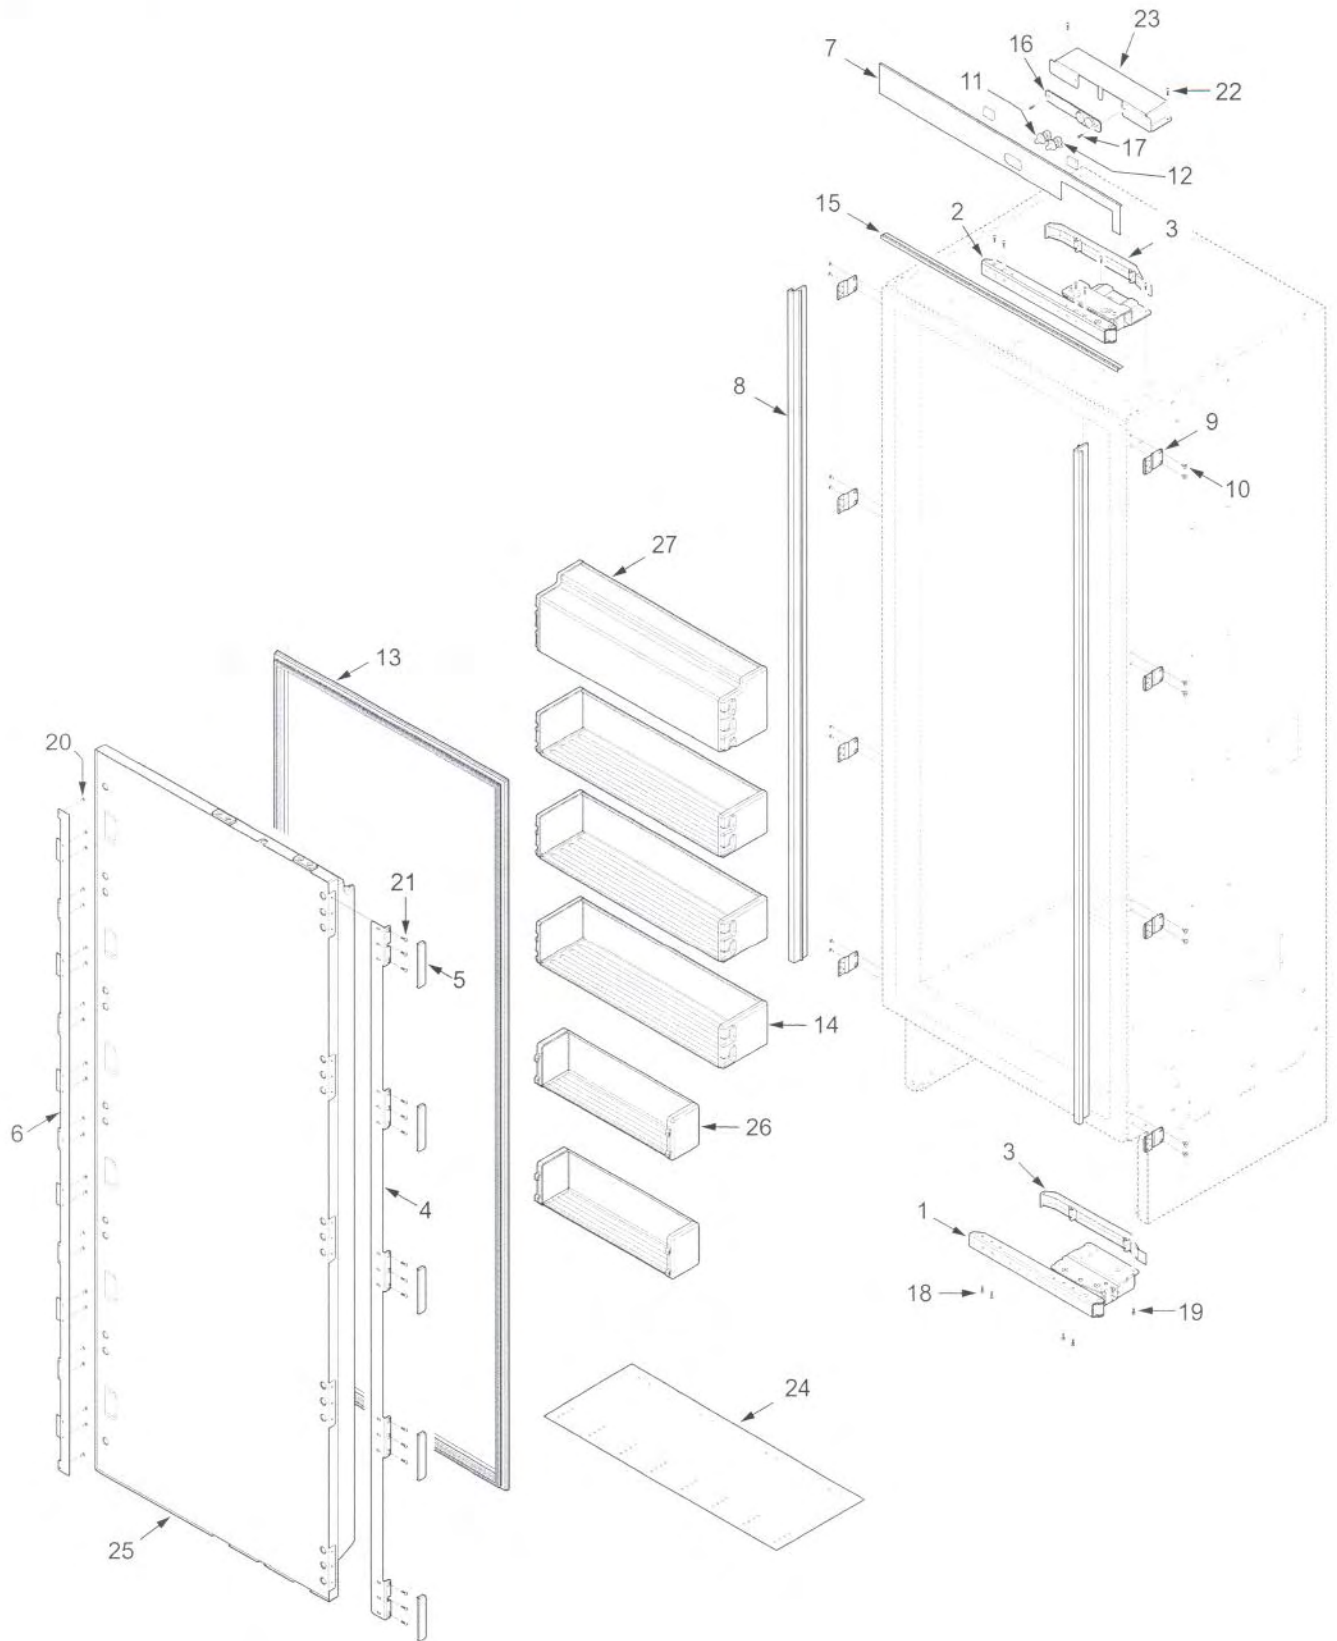

IC-27R DOOR & EXTERIOR PARTS LIST

<u>Ref #</u>	<u>Part #</u>	<u>Description</u>	<u>Ref #</u>	<u>Part #</u>	<u>Description</u>
1	7015120	Hinge Assy., Bottom LH Svce	13	7015147	Gasket, Door Svce
	7015121	Hinge Assy., Bottom RH Svce	14	7016218	Shelf Assy., Door Svce
2	7015126	Hinge Assy., Adjust Top RH Svce	15	4152070	Trim Assy, Top
	7015127	Hinge Assy., Adjust Top LH Svce	16	3450920	Bracket, Switch Mtg
3	3541300	Cover, Hinge	17	6200210	Screw, #8-32 x 1/2" Flat Head
4	7015129	Bracket, Panel Hinge Side Svce	18	7011247	Screw,#10-24 X 3/4 FL SKT HD,LOK
5	7015944	Cover, Panel Bracket Svce	19	6200780	Screw, #10-24 x 1/2" PH Hex Washer
6	7015134	Bracket, Panel Handle Side SV	20	6200720	Screw, #8-18 x 1/2 PH Truss HD
7	7015138	Molding, Top RH Svce	21	6201500	Screw, #10X3/4 Drill PH Hex Wash
	7015139	Molding, Top LH Svce	22	6200010	Screw, #10-12 x 3/4" Pan HD
8	7015146	Molding, Side Svce	23	7016433	Enclosure, Switch Svce
9	7014676	Brackets & Screws Ref to Cab Svce	24	7015148	Template, Panel Drill Svce
10	6201180	Screw, Tapping, #8 x 1/2" PH FL HD	25	7015113	Door Assy., Ref. RH Svce (Incl Gasket)
11	7004259	Switch, Fan Svce		7015114	Door Assy., Ref. LH Svce (Incl Gasket)
12	7004257	Switch, Light Svce	26	7015130	Shelf Assy., Door Shallow Svce
			27	7016434	Compartment Assy, Dairy

IC-27R DOOR & EXTERIOR VIEW