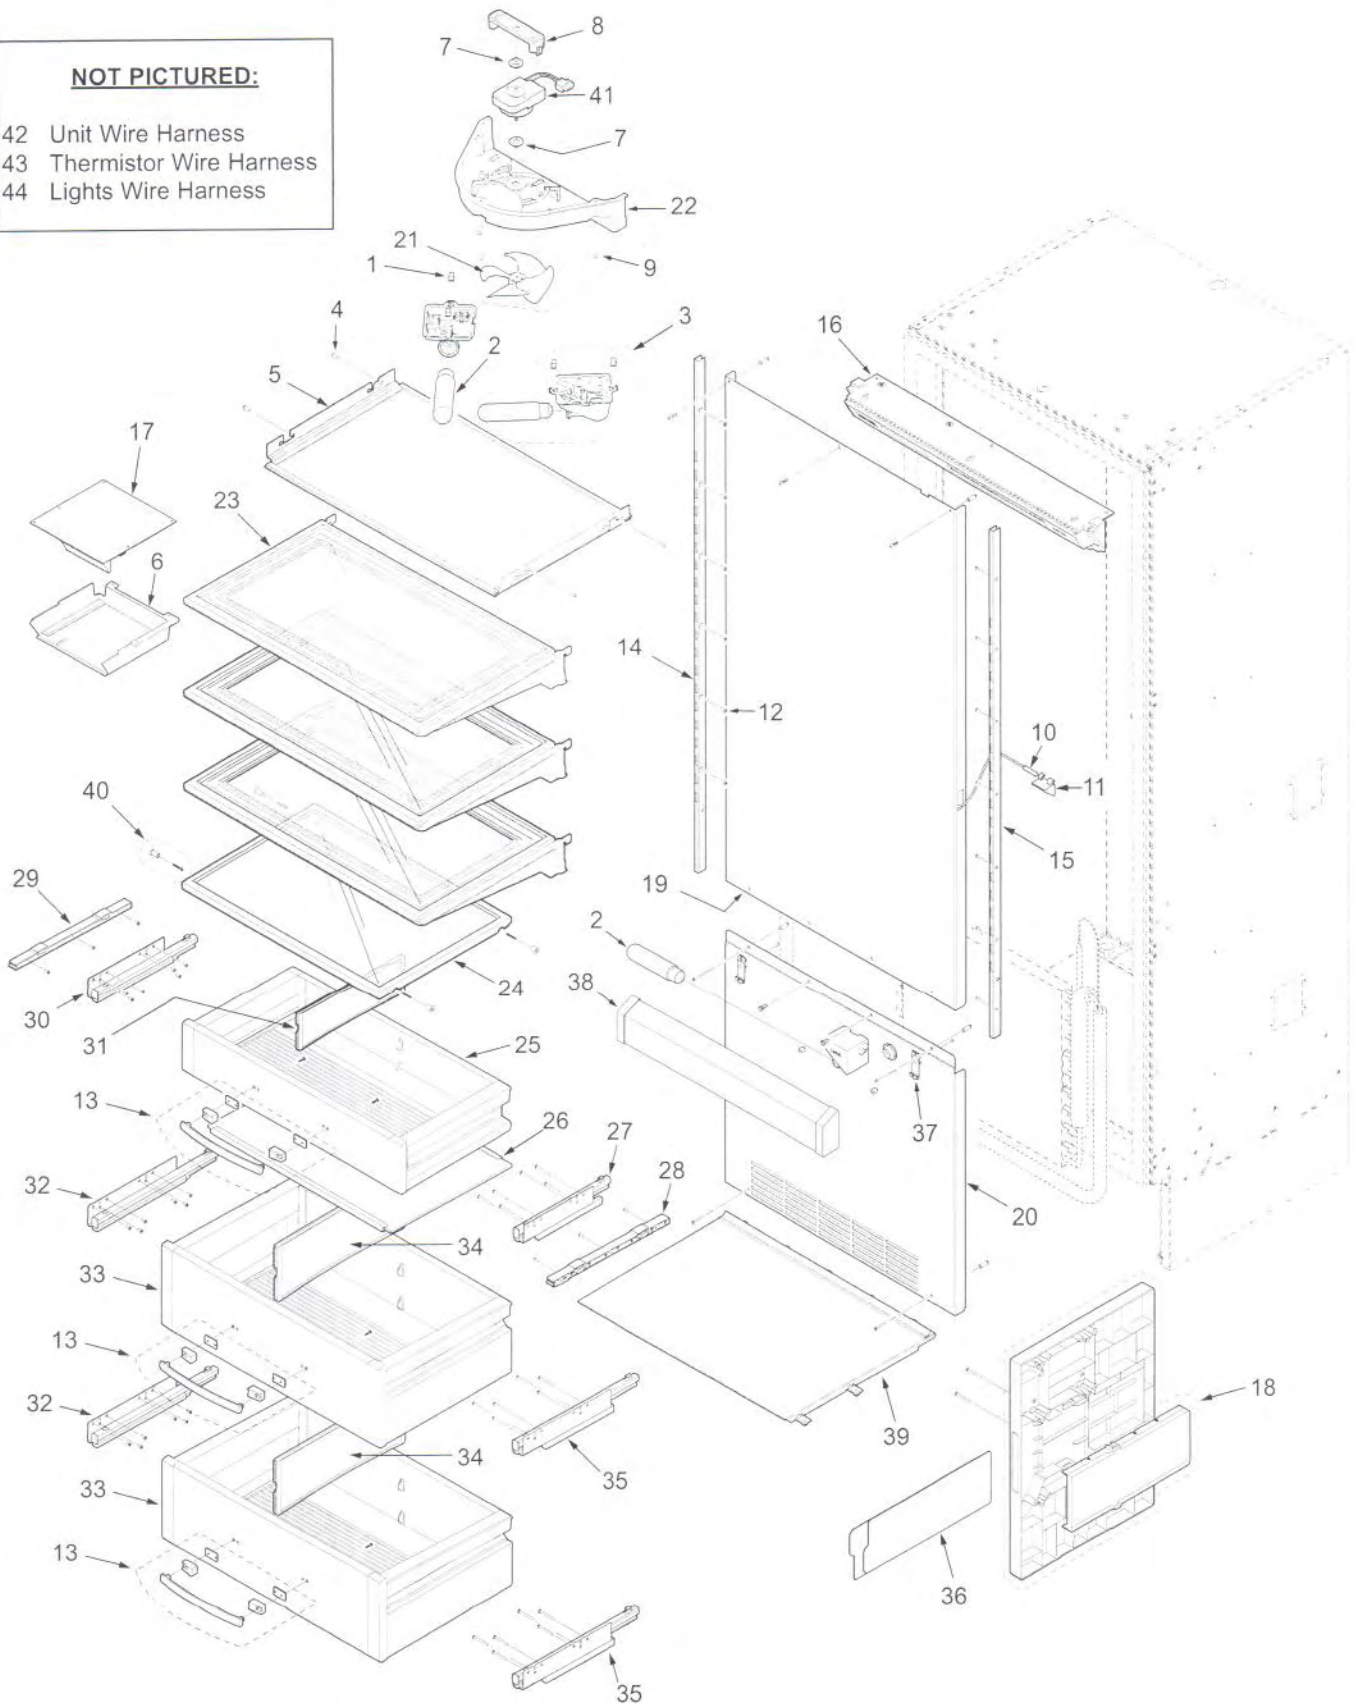

IC-27R INTERIOR PARTS LIST

<u>Ref #</u>	<u>Part #</u>	<u>Description</u>	<u>Ref #</u>	<u>Part #</u>	<u>Description</u>
1	6220220	Screw Grommet, 1/32 x 3/8" SQ	20	7015965	Duct Assy., Lower RH Svce
2	7009935	Lamp,Blue Glass 230V Svce		7015964	Duct Assy., Lower LH Svce
3	7009429	Bracket Assy,1 LT(T)Dom Svce	21	7015874	Fan Blade, Svce
	7011197	Brkt Assy,1 LT (W/O T)Domestic Svce	22	7015873	Shroud, Ref Fan Svce
4	3520420	Insert / Diffuser Stand-off	23	7005346	Shelf Assy, Glass Svce
	6201330	Screw, #8 PH-PAN HEAD 1"	24	7015145	Shelf, Crisper Svce
5	4161140	Light Diffuser Assy	25	7010435	Deli Assy, Svce
6	4152050	Cover Assy, Control	26	7010433	Glass, Cover Crisper Svce
7	7005046	Grommet, Motor Fan		7011095	Seal, Crisper Front Svce
8	NA			7011096	Seal, Crisper Rear Svce
9	6201270	Screw, #8-18 x 5/8" PH PN SS-Gnd	27	7007056	Slide, Drawer RH Svce
10	4204740	Therm Asm, Srvc	28	7006975	Support, Crisper Cover RH Svce
11	7007030	Bracket,Thermistor Svce	29	7007053	Support, Crisper Cover LH Svce
12	6200710	Screw, #8-18X1/2 PH SS Type AB	30	7007057	Slide, Drawer LH Svce
13	7011094	Handle Assy, Drawer Svce	31	7011081	Divider, Deli Svce
14	7015122	Shelf Ladder. RH Svce	32	7007055	Slide, Drawer LH Svce
15	7015123	Shelf Ladder, LH Svce	33	7010434	Crisper Assy, Svce
16	7015136	Control Assy, Panel Front Svce	34	7011080	Divider, Crisper Svce
17	7015875	Board, Control Svce	35	7007054	Slide,Drawer RH Svce
18	7015118	Spacer Assy., Crisper RH Svce	36	7015135	Card, User Reference Svce
	7015119	Spacer Assy., Crisper LH Svce	37	7007040	Support,Crisper Cover SVCE
19	7015966	Duct, Air Upper Svce	38	7016439	Cover Assy, Lower Light Svce
			39	7016440	Duct Assy, Crisper Svce
			40	7003167	Standoff,Fixed Shelf Ref
			41	7003817	Motor, Fre Fan, Svce

NOT PICTURED

42	7010810	WH, Unit
43	7010811	W/H Thermistor
44	7010919	W/H, Lights

IC-27R INTERIOR VIEW

NOT PICTURED:
42 Unit Wire Harness
43 Thermistor Wire Harness
44 Lights Wire Harness