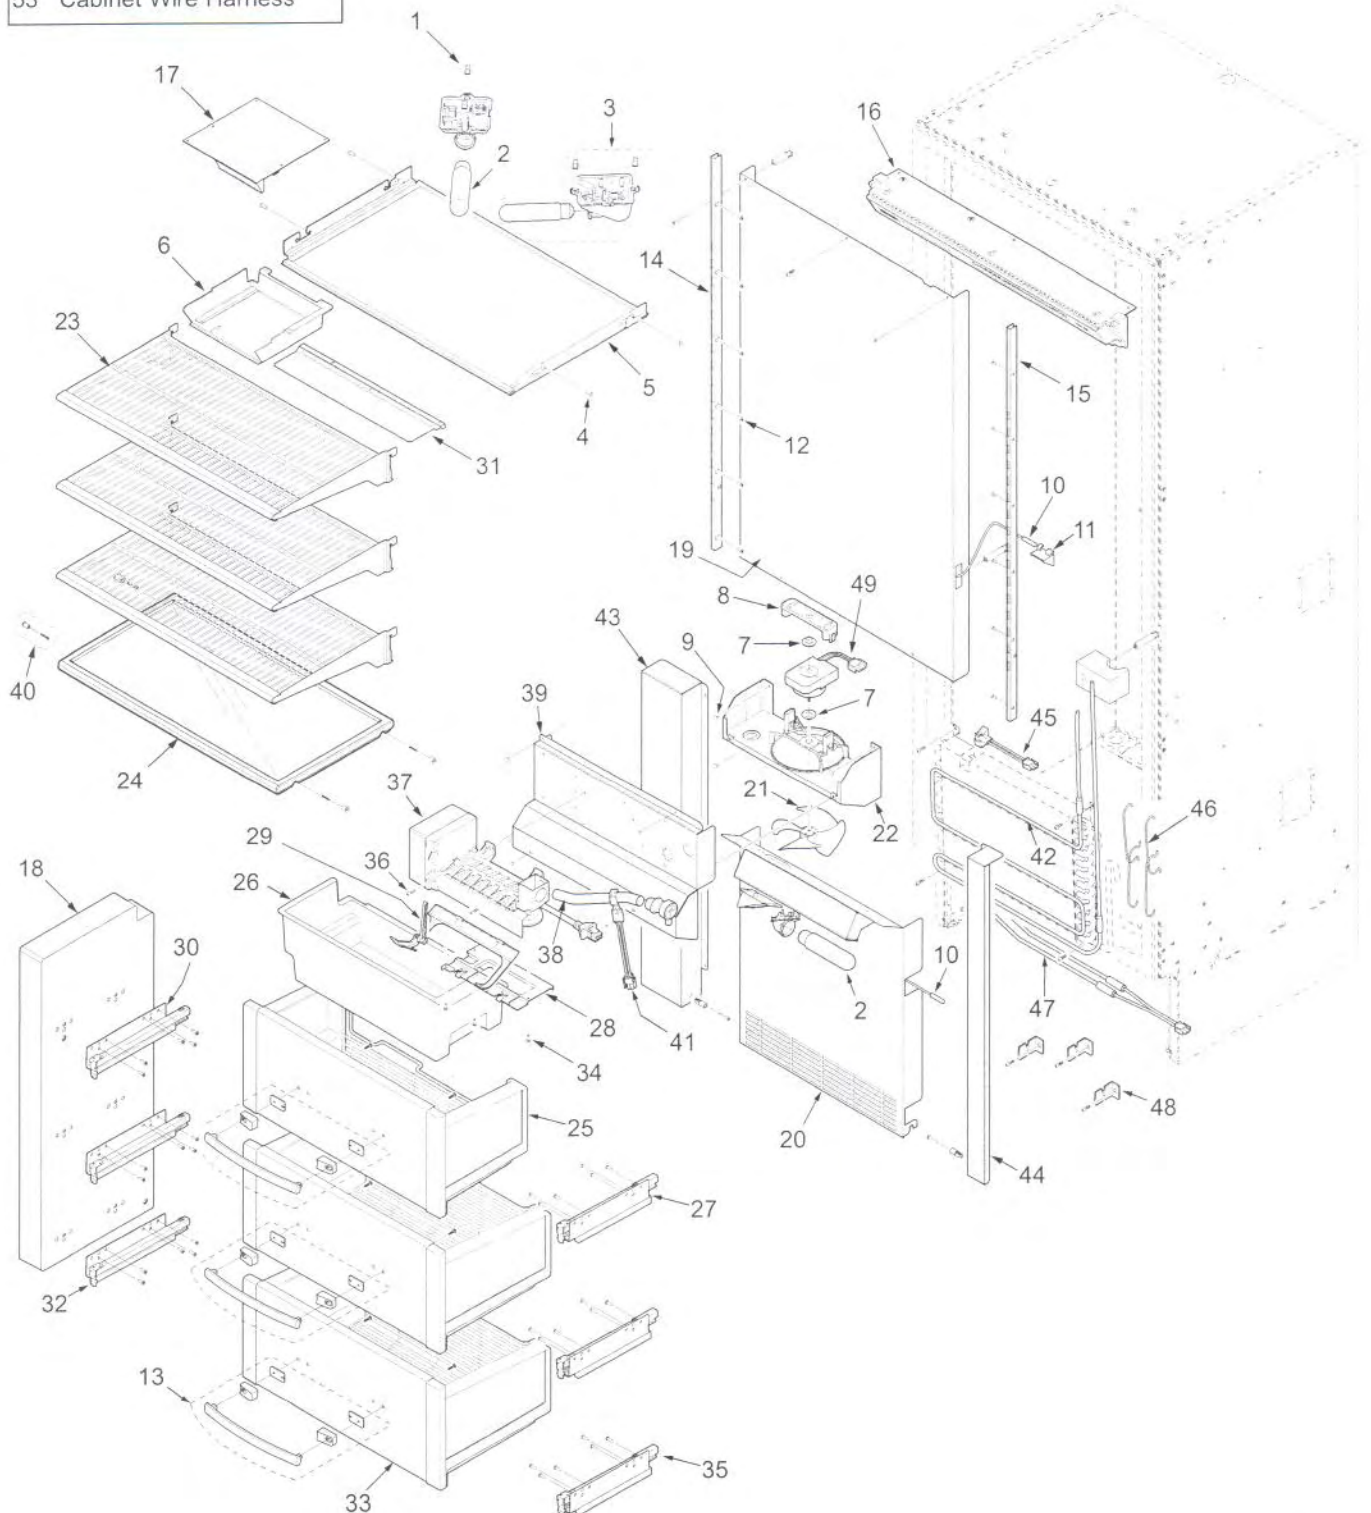

IC-27F INTERIOR PARTS LIST

Ref #	Part #	Description	Ref #	Part #	Description
1	6220220	Screw Grommet, 1/32 x 3/8" SQ	26	7015115	Bin, Ice Svce
2	7009935	Lamp,Blue Glass 230V Svce	27	7005852	Slide, Basket RH Svce
3	7009429	Bracket Assy,1 LT(T)Dom Svce	28	7012852	Bracket, Icemaker Svce
	7011197	Brkt Assy,1 LT (W/O T)Domestic Svce	29	7011189	Arm, Icemaker Svce
4	3520420	Insert / Diffuser Stand-off		7015920	Rod,Connecting Scve
	6201330	Screw, #8 PH-PAN HEAD 1"	30	7005851	Slide, Basket LH Svce
5	4161140	Light Diffuser Assy	31	7015880	Block, Light Svce
6	4152050	Cover Assy, Control	32	7007853	Slide,Basket LH Svce
7	7005046	Grommet, Motor Fan	33	7015131	Basket Assy, FRE Svce
8	NA		34	7005981	Screw,#8-32X1/2 6 LOBE T/C
9	6201270	Screw, #8-18 x 5/8" PH PN SS-Gnd	35	7007854	Slide,Basket RH Svce
10	4204740	Therm Asm, Svc	36	7005981	Screw,#8-32X1/2 6 LOBE T/C
11	7007030	Bracket,Thermistor Svce	37	7012418	Icemaker Assy, Svce
12	6200710	Screw, #8-18X1/2 PH SS Type AB	38	7015883	Tube, Inlet Svce
13	7011094	Handle Assy, Drawer Svce	39	7015977	Duct, Middle RH Svce
14	7015124	Shelf Ladder, RH Svce		7015979	Duct, Middle LH Svce
15	7015125	Shelf Ladder, LH Svce	40	7003167	Standoff,Fixed Shelf Ref
16	7015137	Control Assy., Panel Front Svce	41	7009435	Heater,Fill Tube Svce
17	7015878	Board, Control Svce	42	7015886	Heater, Defrost Svce
18	7015116	Spacer, Basket LH Svce	43	7015981	Cover, Left Side RH Svce
	7015117	Spacer, Basket RH Svce		7015987	Cover, Right Side LH Svce
19	7015988	Duct, Air FRE Upper Svce	44	7015983	Cover, Left Side LH Svce
20	7015975	Duct, Air FRE Lower Svce		7015985	Cover, Right Side RH Svce
21	7015882	Fan Blade, FRE Svce	45	7015935	Sensor, Defrost Terminator
22	7015881	Shroud, FRE Fan, Svce	46	1801100	Clip, SS Heater Blower
23	7015128	Shelf, Wire Svce	47	7016019	Heater,Drain Trough Svce
24	7015144	Shelf, FRE Fixed Svce	48	0234620	Bracket, Heater
25	7015132	Basket Assy, FRE Svce	49	7003817	Motor, Fre Fan, Svce

NOT PICTURED

50	7010812	W/H Thermistor
51	7010814	W/H, Unit
52	7010925	W/H Icemaker
53	7015686	W/H, Cab

IC-27F INTERIOR VIEW

NOT PICTURED:

- 50 Thermistor Wire Harness
- 51 Unit Wire Harness
- 52 Icemaker Wire Harness
- 53 Cabinet Wire Harness